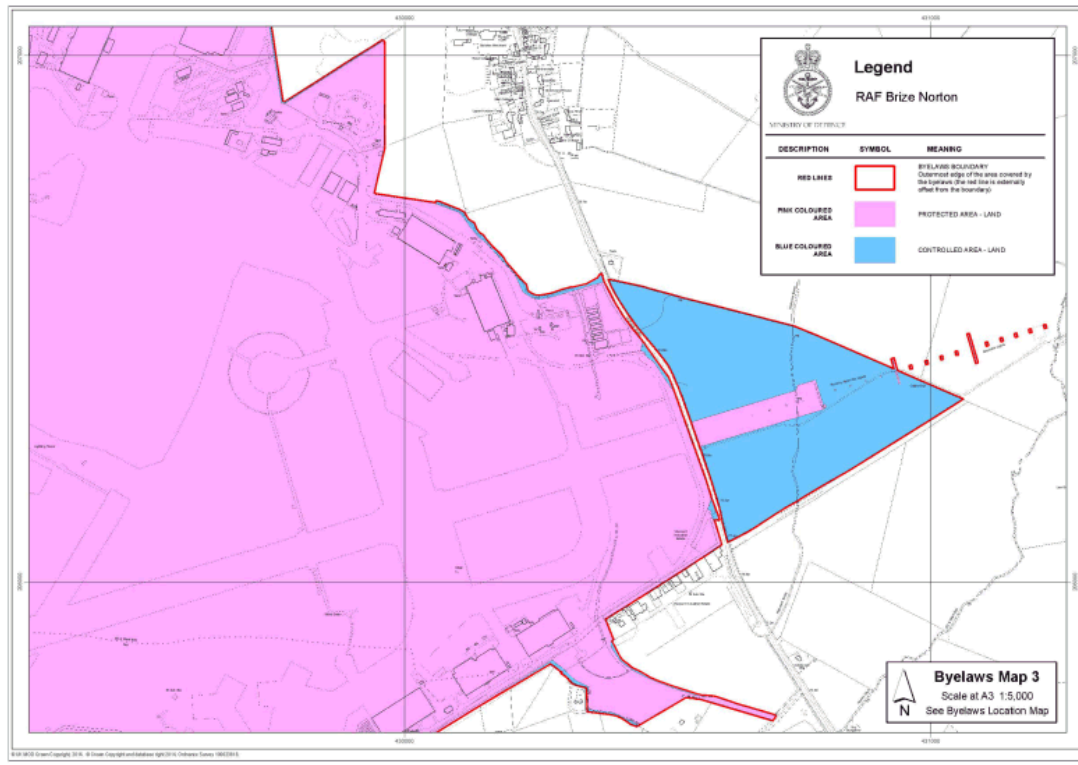

Status: This is the original version (as it was originally made). This item of legislation is currently only available in its original format.

SCHEDULE

Byelaw 2

Byelaws Maps and Location

Status: This is the original version (as it was originally made). This item of legislation is currently only available in its original format.