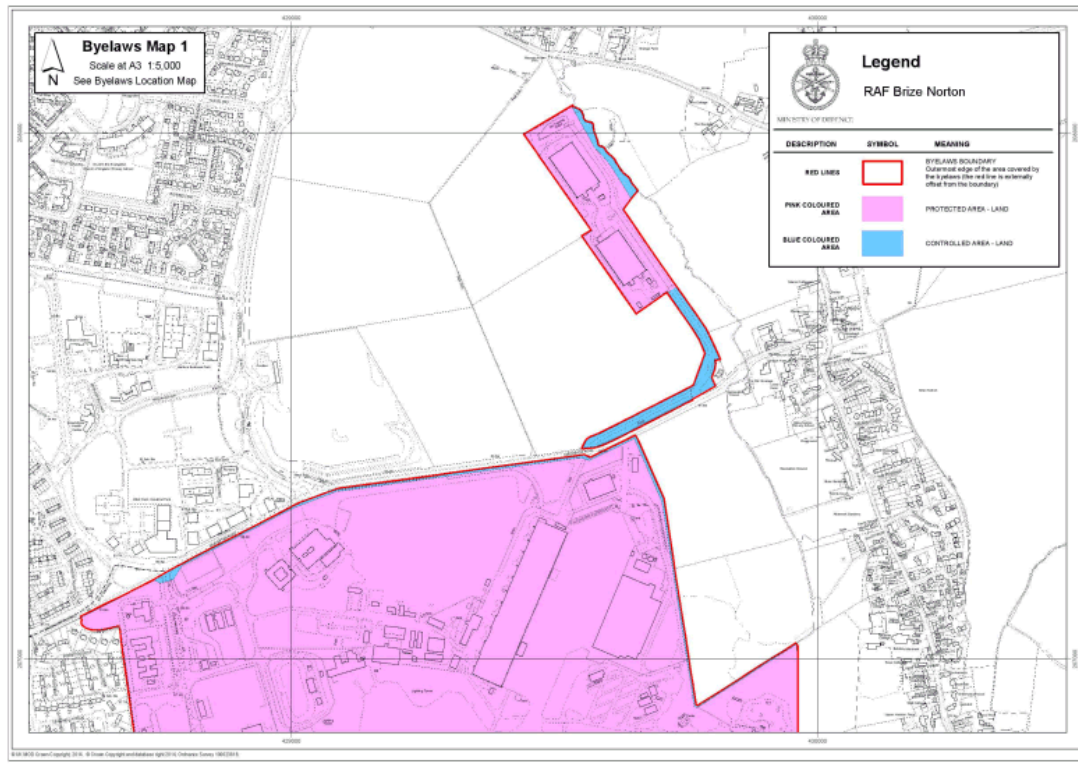

Status: This is the original version (as it was originally made). This item of legislation is currently only available in its original format.

SCHEDULE

Byelaw 2

Byelaws Maps and Location

Status: This is the original version (as it was originally made). This item of legislation is currently only available in its original format.