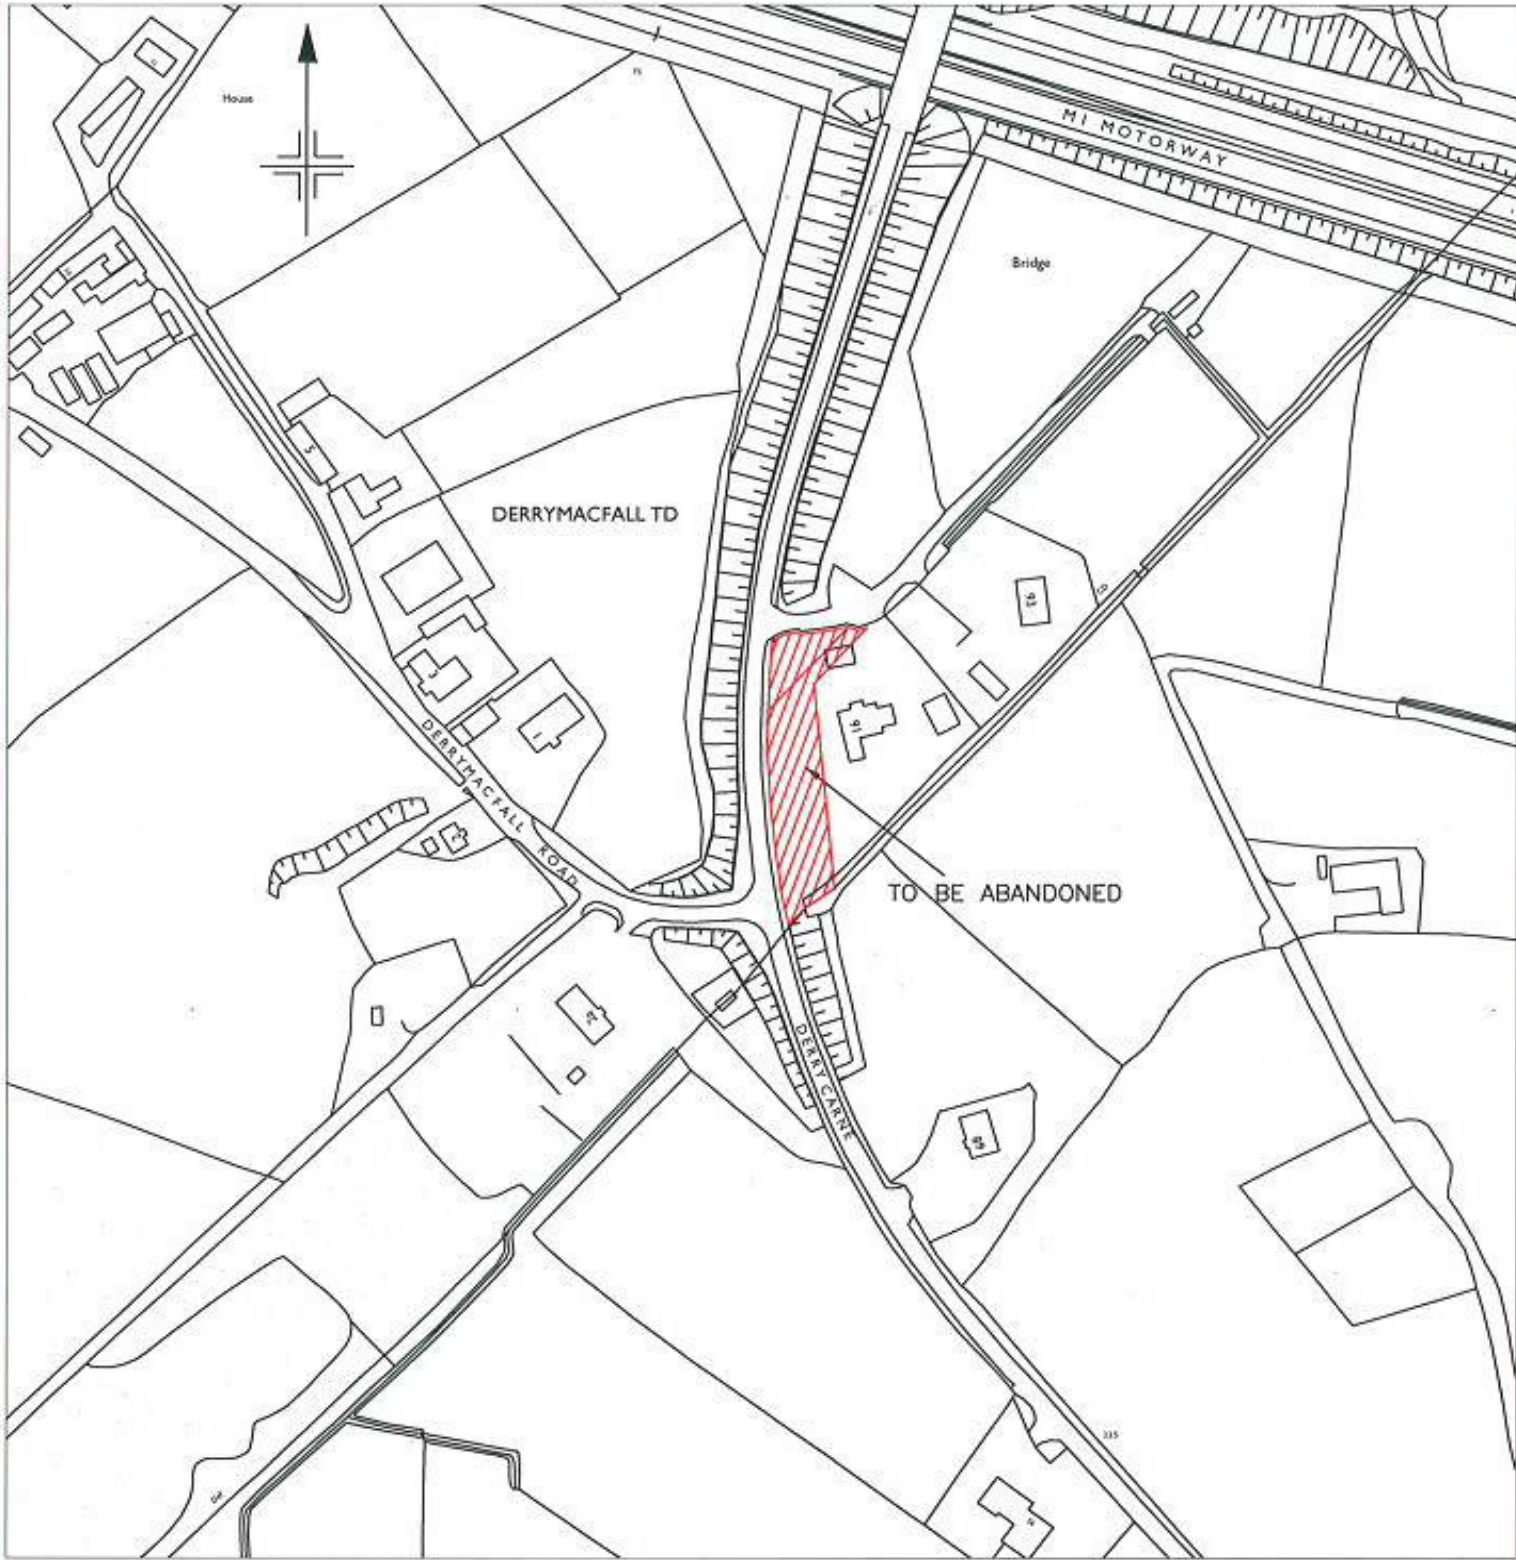

Ordnance Survey of Northern Ireland ACE MAP

Area to be Abandoned  1494,5 sq m

DEPARTMENT FOR INFRASTRUCTURE

Map No. IN1/18/200791 referred to in "The C161 Derrycarne Road, Portadown (Abandonment) Order (Northern Ireland) 2018" made by the Department on 14th May 2018 and coming into operation on 27th June 2018.

©Based upon the Ordnance Survey map with the permission of the Director and the Chief Executive.

Crown Copyright

SCALE 1:2500