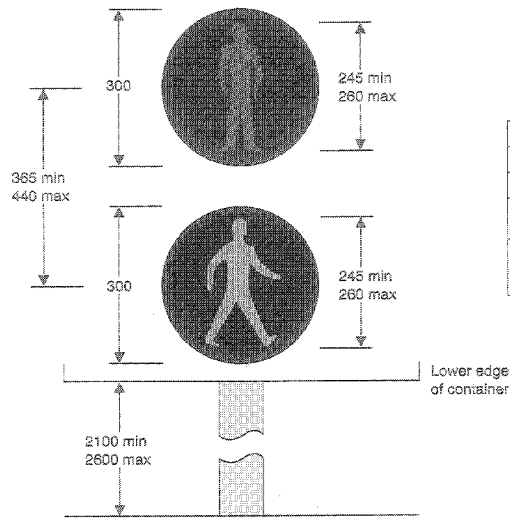

Status: This is the original version (as it was originally made). This item of legislation is currently only available in its original format.

SCHEDULE 9

Regulations 37-40

LIGHT SIGNALS FOR PEDESTRIANS AND ANIMAL CROSSINGS

SCHEDULE 9
LIGHT SIGNALS FOR PEDESTRIANS AND ANIMAL CROSSINGS

Regulations 37-40

4002
Light signals for pedestrians

Item	
1	Regulations: 37
2	Directions: 41, 48, 49
3	Diagrams: 4003, 1055
4	Permitted variants: None

4003
Instructions to pedestrians above the push button control for calling up pedestrian phases at light signals

Item	
1	Regulations: 37(3)
2	Directions: 48, 49
3	Diagrams: 4002
4	Permitted variants: None