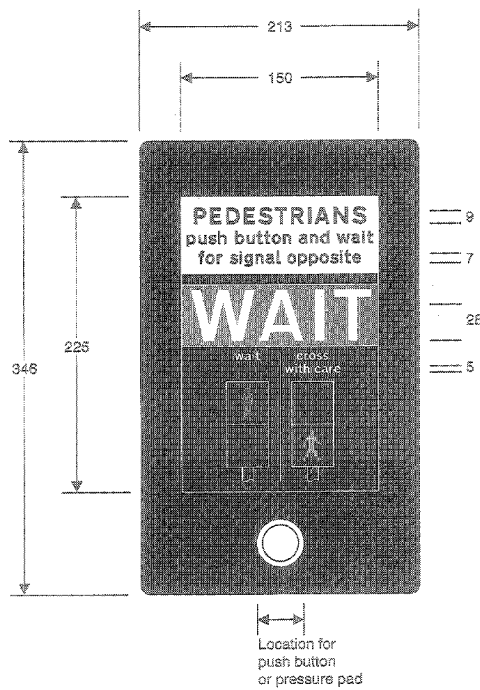

Status: This is the original version (as it was originally made). This item of legislation is currently only available in its original format.

SCHEDULE 9

Regulations 37-40

LIGHT SIGNALS FOR PEDESTRIANS AND ANIMAL CROSSINGS

SCHEDULE 9
LIGHT SIGNALS FOR PEDESTRIANS AND ANIMAL CROSSINGS

Regulations 37-40

4002
Light signals for pedestrians

Item	
1	Regulations: 37
2	Directions: 41, 48, 49
3	Diagrams: 4003, 1055
4	Permitted variants: None

4003
Instructions to pedestrians above the push button control for calling up pedestrian phases at light signals

Item	
1	Regulations: 37(3)
2	Directions: 48, 49
3	Diagrams: 4002
4	Permitted variants: None