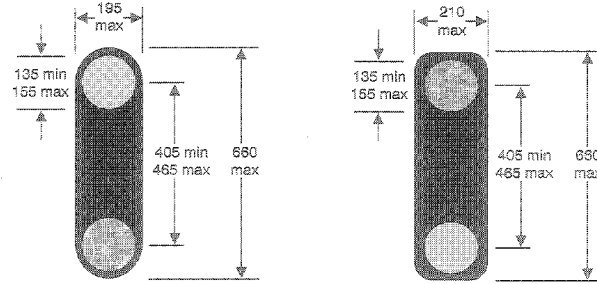

Status: This is the original version (as it was originally made). This item of legislation is currently only available in its original format.

SCHEDULE 9 LIGHT SIGNALS FOR PEDESTRIANS AND ANIMAL CROSSINGS (contd.)

4004

Children likely to be crossing the road on their way to or from school ahead (Alternative types)

item	
1	Regulations: 39(2)
2	Directions: 16, 25, 41, 48, 49
3	Diagrams: 546, 548, 547.1
4	Permitted variants: Container may be coloured grey