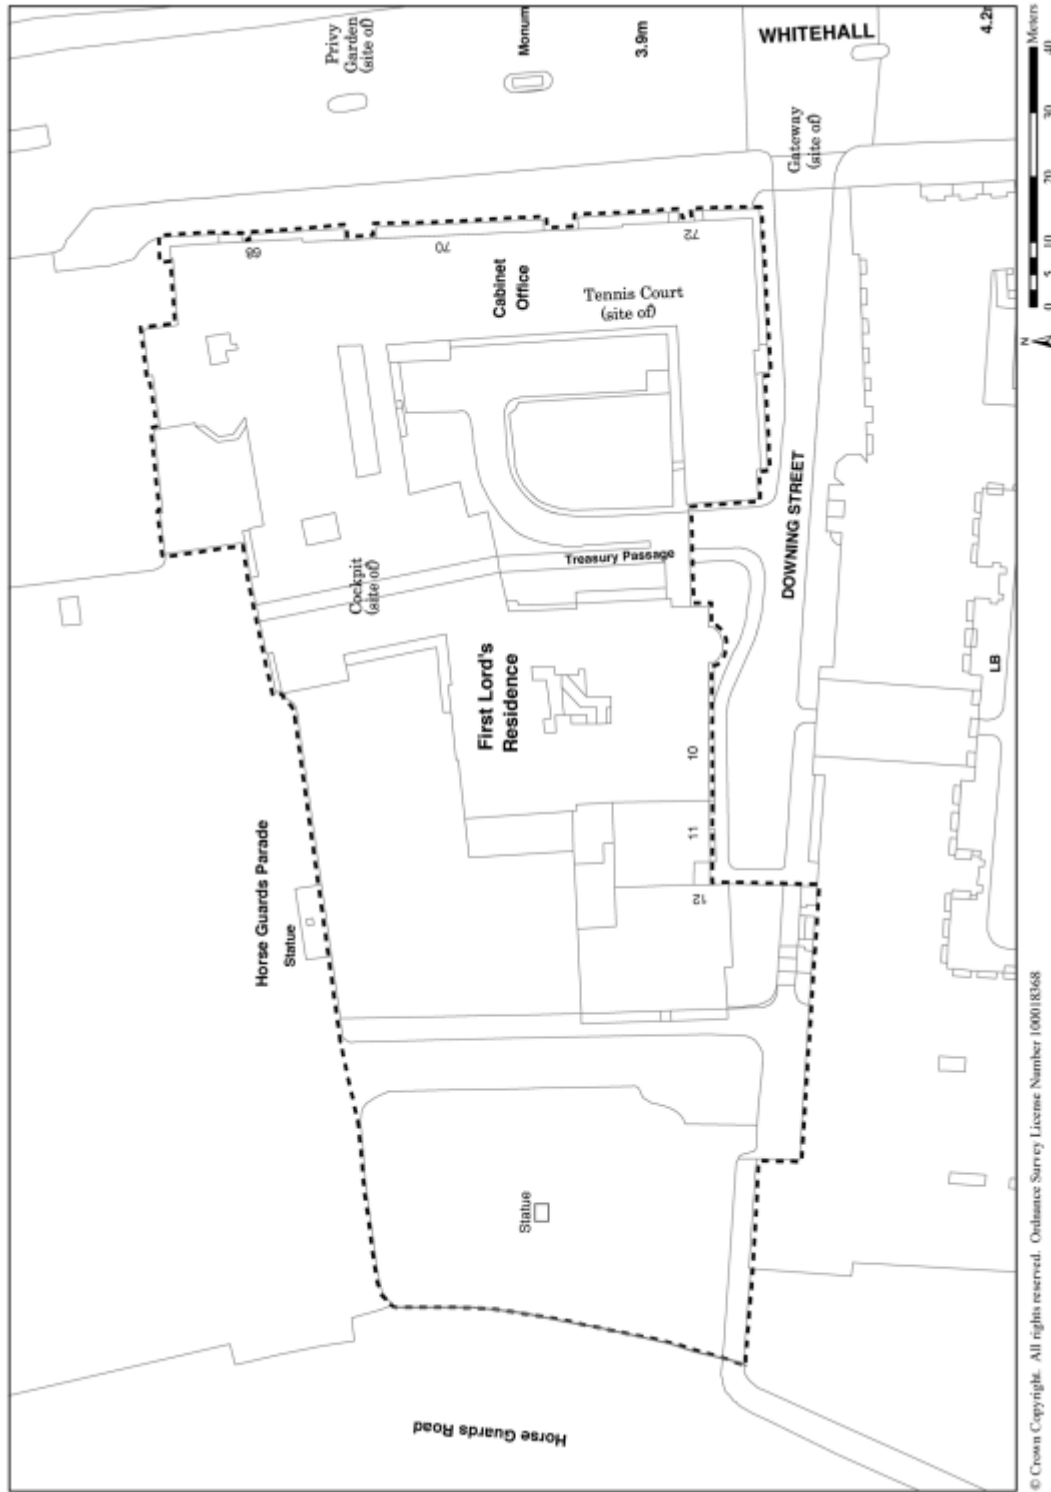

SCHEDULE 1

Article 2(2)

The Chequers Site

Status: This is the original version (as it was originally made). This item of legislation is currently only available in its original format.

SCHEDULE 2

Article 2(3)

The Downing Street Site

Status: This is the original version (as it was originally made). This item of legislation is currently only available in its original format.

SCHEDULE 3

Article 2(4)

The GCHQ Harp Hill Site

Status: This is the original version (as it was originally made). This item of legislation is currently only available in its original format.

SCHEDULE 4

Article 2(5)

The GCHQ Hubble Road Site

Status: This is the original version (as it was originally made). This item of legislation is currently only available in its original format.

SCHEDULE 5

Article 2(6)

The GCHQ Scarborough Site

Status: This is the original version (as it was originally made). This item of legislation is currently only available in its original format.

SCHEDULE 6

Article 2(7)