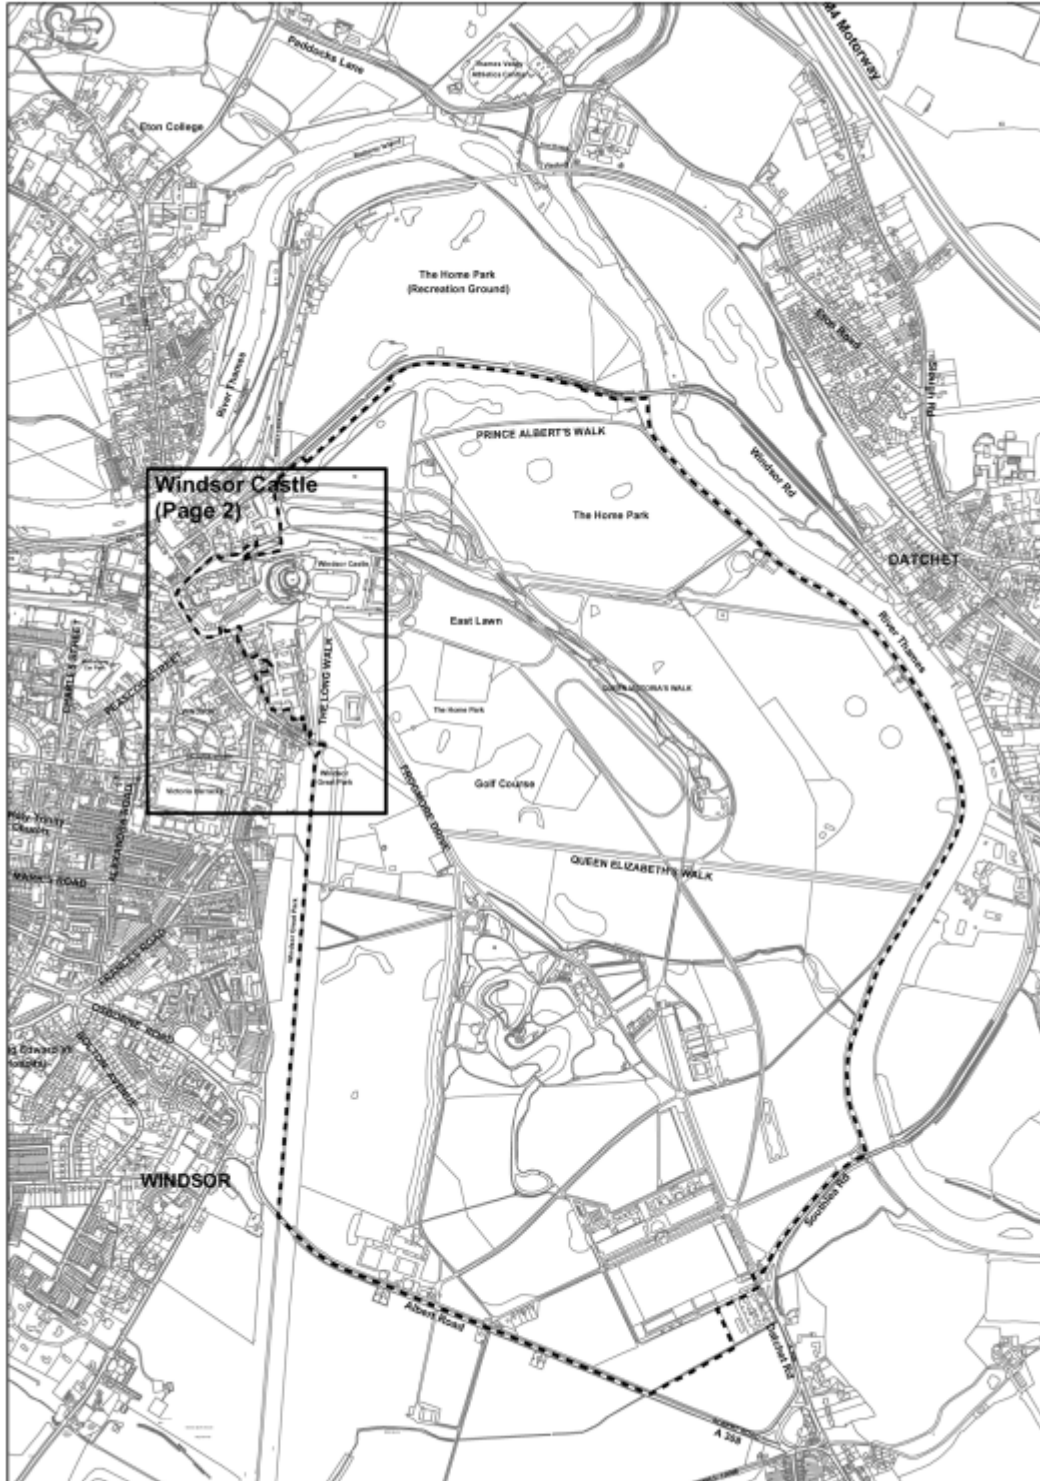

Status: This is the original version (as it was originally made). This item of legislation is currently only available in its original format.

SCHEDULE 10

Article 2(11)

The Windsor Castle Site