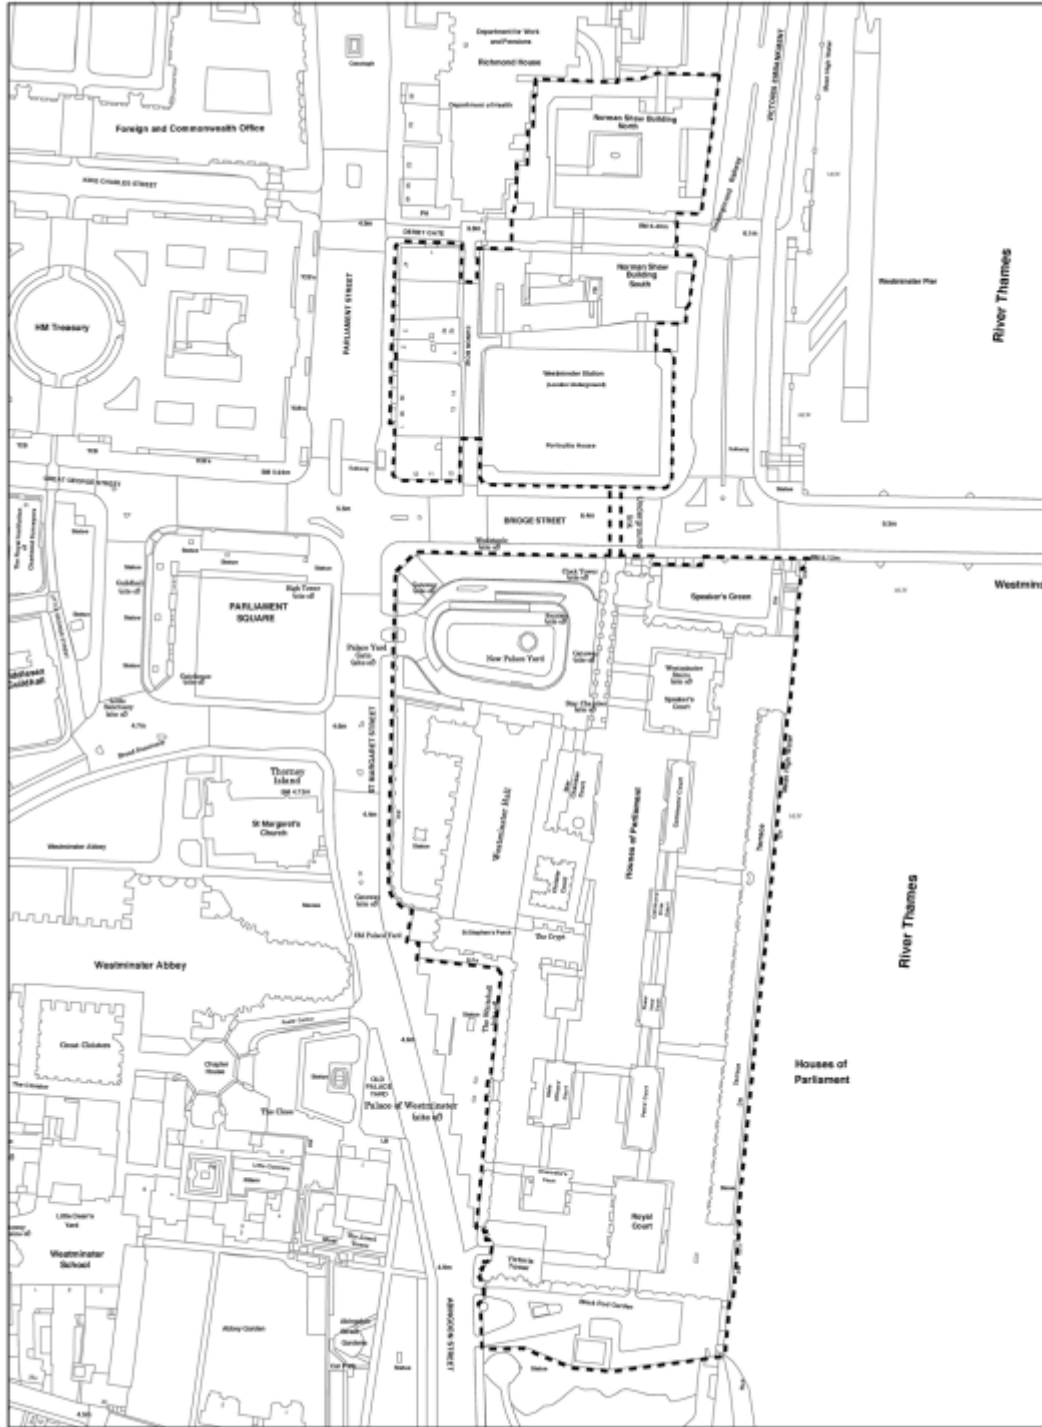

Status: This is the original version (as it was originally made). This item of legislation is currently only available in its original format.

SCHEDULE 8

Article 2(9)

The Palace of Westminster and Portcullis House Site

© Crown Copyright. All rights reserved. Ordnance Survey License Number 100018368