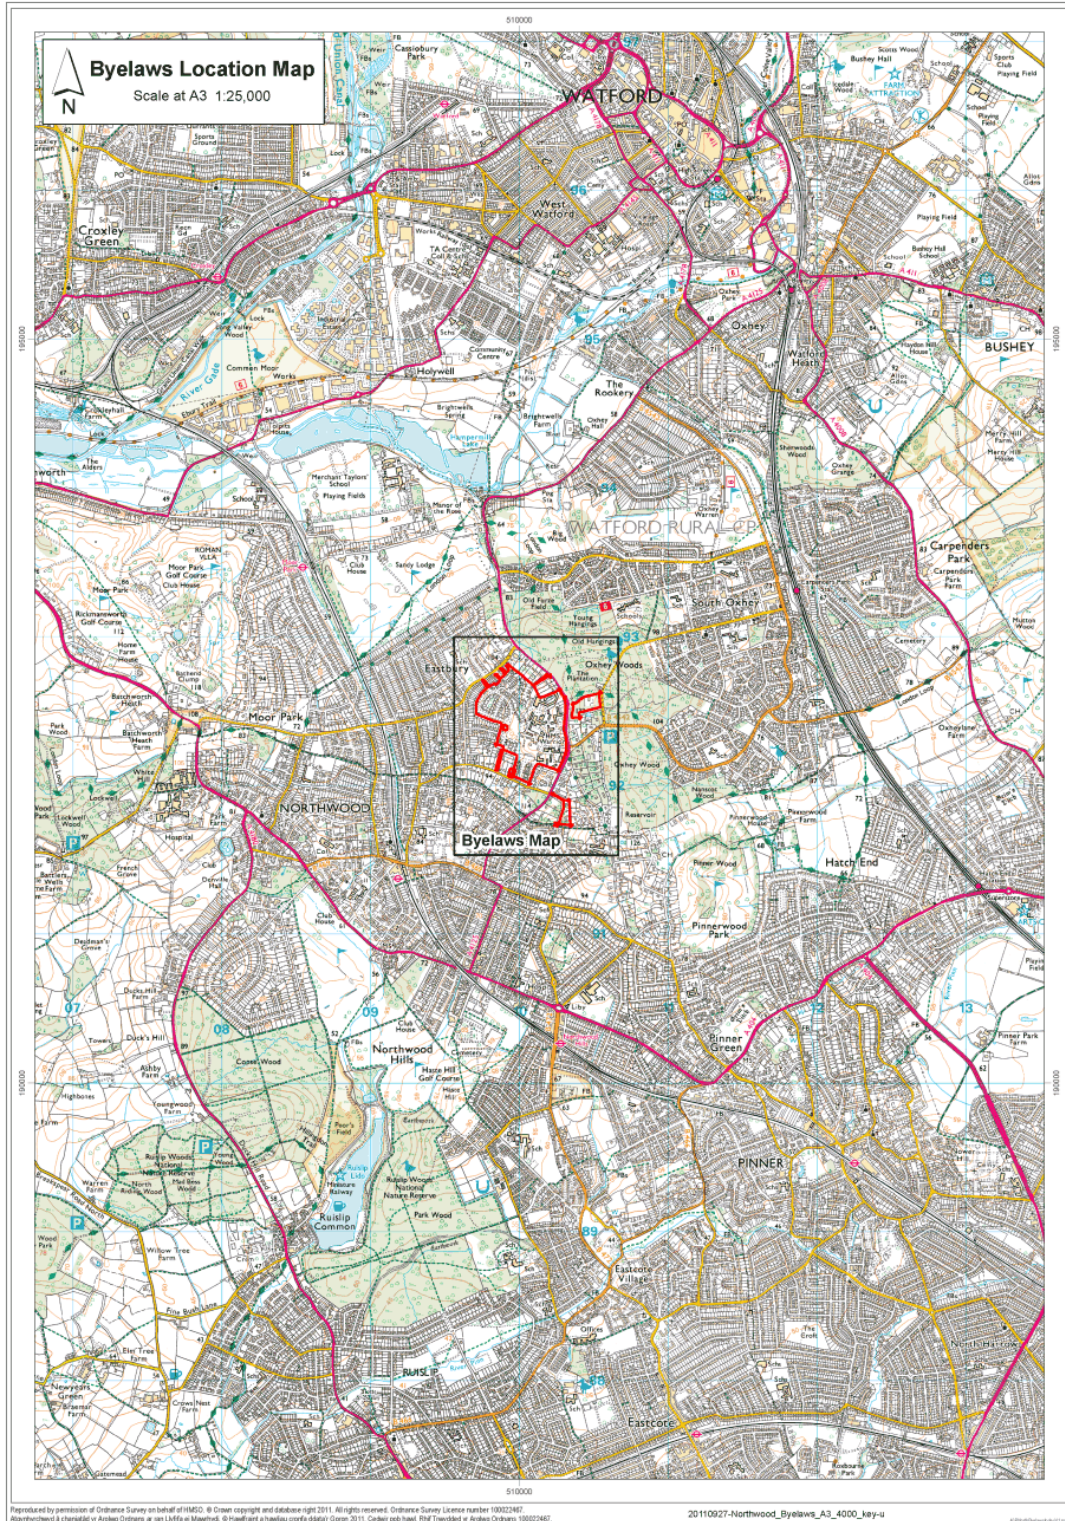

**Status:** This is the original version (as it was originally made). This item of legislation is currently only available in its original format.

SCHEDULE

Byelaw 2

Status: This is the original version (as it was originally made). This item of legislation is currently only available in its original format.