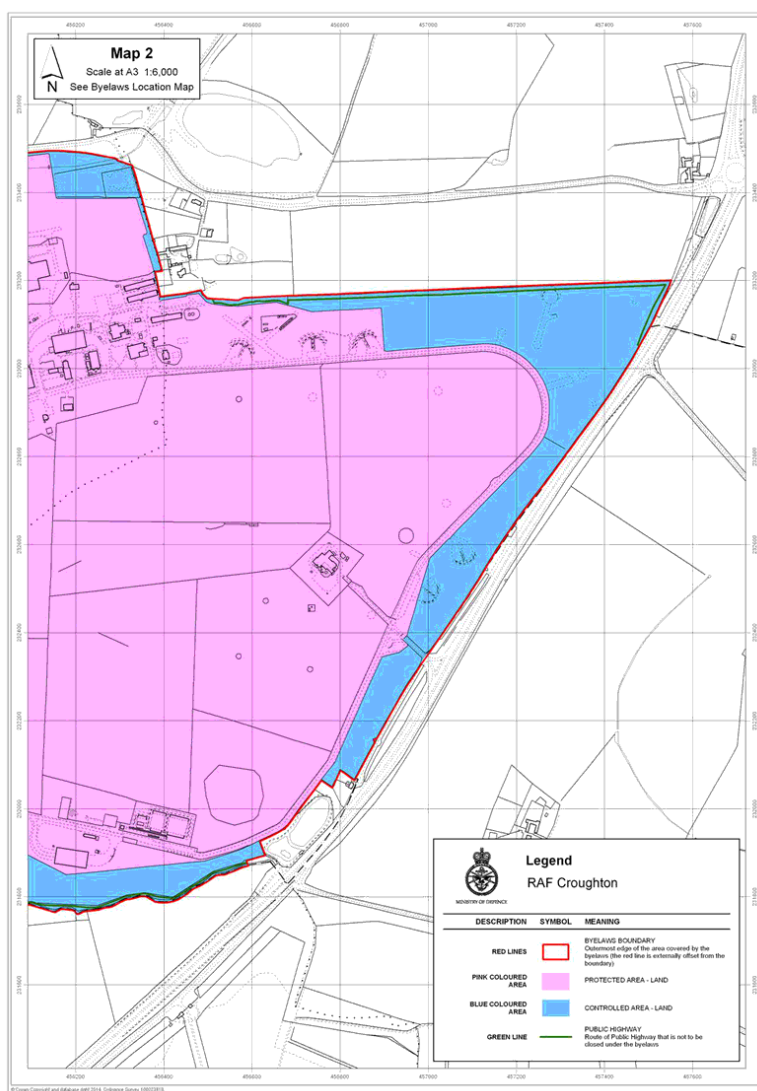

Status: This is the original version (as it was originally made). This item of legislation is currently only available in its original format.

SCHEDULE

Byelaw 2

Byelaws maps

Status: This is the original version (as it was originally made). This item of legislation is currently only available in its original format.

Status: This is the original version (as it was originally made). This item of legislation is currently only available in its original format.