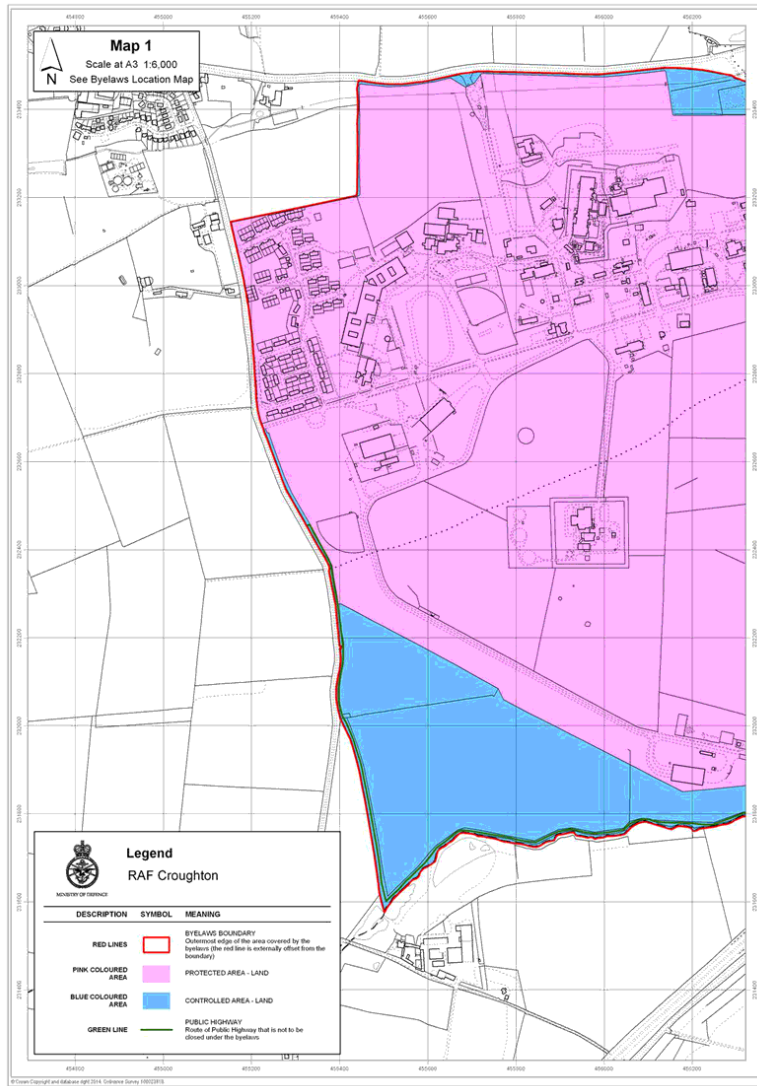

Status: This is the original version (as it was originally made). This item of legislation is currently only available in its original format.

SCHEDULE

Byelaw 2

Byelaws maps

Status: This is the original version (as it was originally made). This item of legislation is currently only available in its original format.

Status: This is the original version (as it was originally made). This item of legislation is currently only available in its original format.