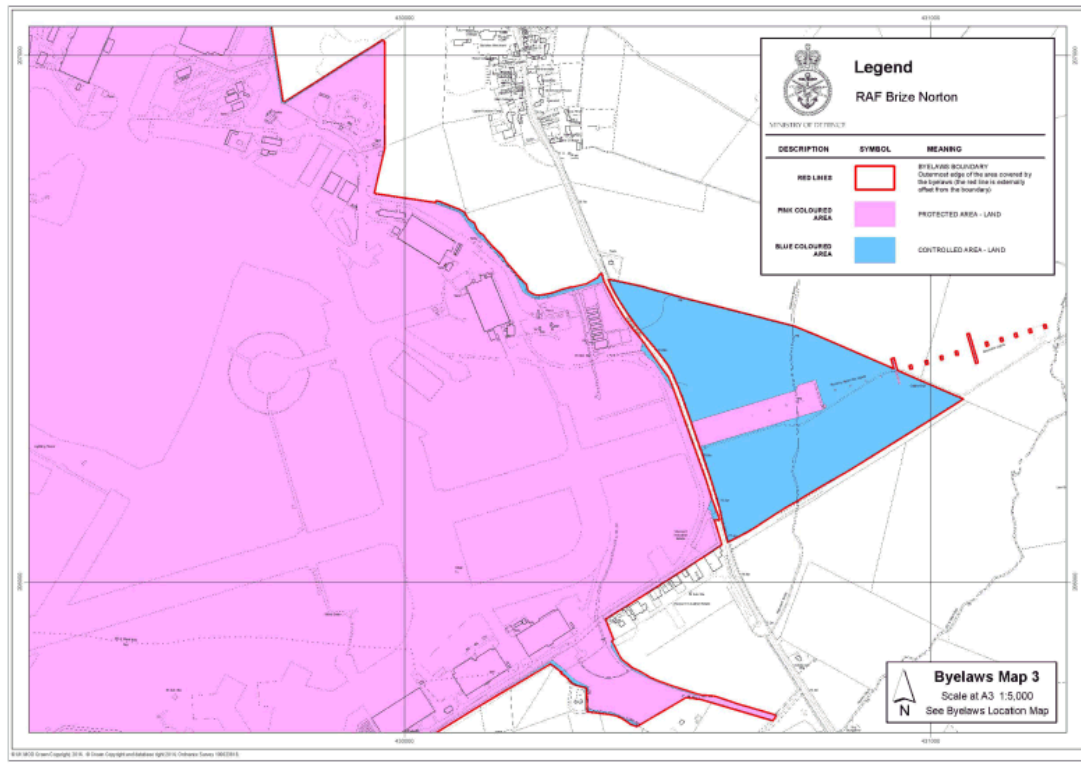

Status: This is the original version (as it was originally made). This item of legislation is currently only available in its original format.

SCHEDULE

Byelaw 2

Byelaws Maps and Location

Status: This is the original version (as it was originally made). This item of legislation is currently only available in its original format.