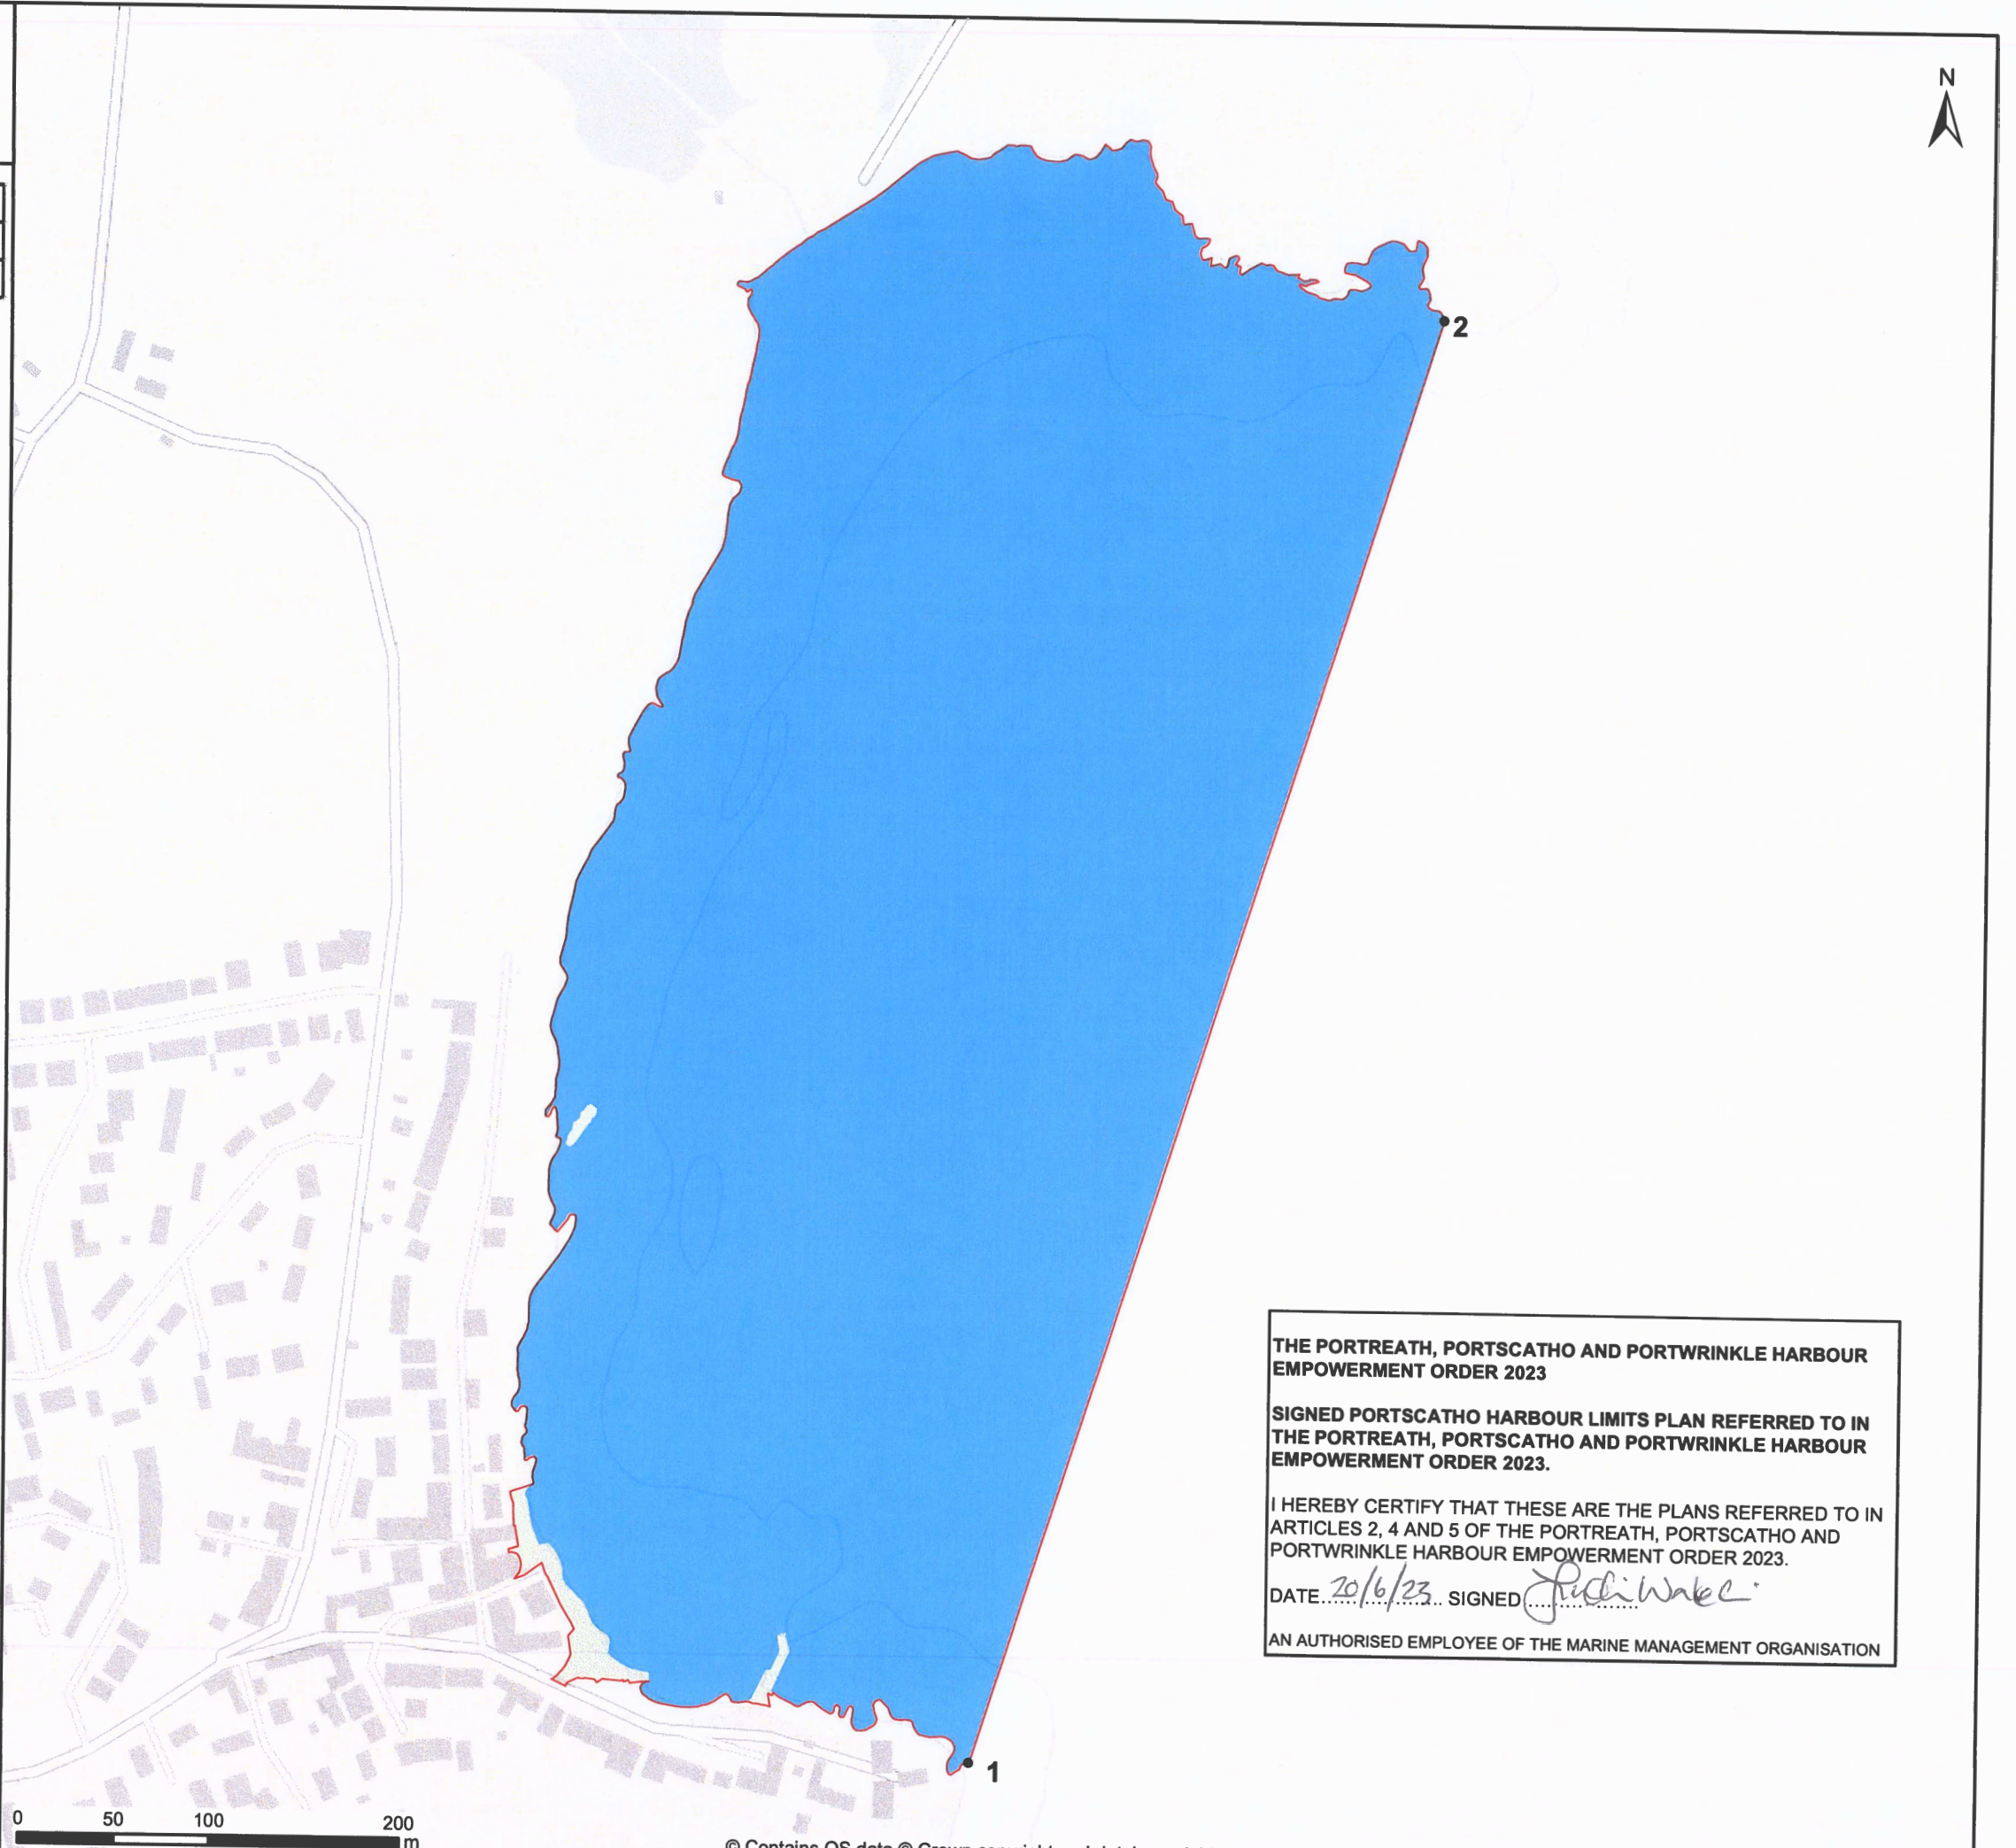

**Portscatho Harbour  
Portscatho Harbour Limits Plan**

Point	Latitude (WGS84)	Longitude (WGS84)
1	50° 10' 43.64932" N	004° 58' 16.91173" W
2	50° 11' 08.41656" N	004° 58' 06.31798" W

**THE PORTREATH, PORTSCATHO AND PORTWRINKLE HARBOUR  
EMPOWERMENT ORDER 2023**

**SIGNED PORTSCATHO HARBOUR LIMITS PLAN REFERRED TO IN  
THE PORTREATH, PORTSCATHO AND PORTWRINKLE HARBOUR  
EMPOWERMENT ORDER 2023.**

I HEREBY CERTIFY THAT THESE ARE THE PLANS REFERRED TO IN  
ARTICLES 2, 4 AND 5 OF THE PORTREATH, PORTSCATHO AND  
PORTWRINKLE HARBOUR EMPOWERMENT ORDER 2023.