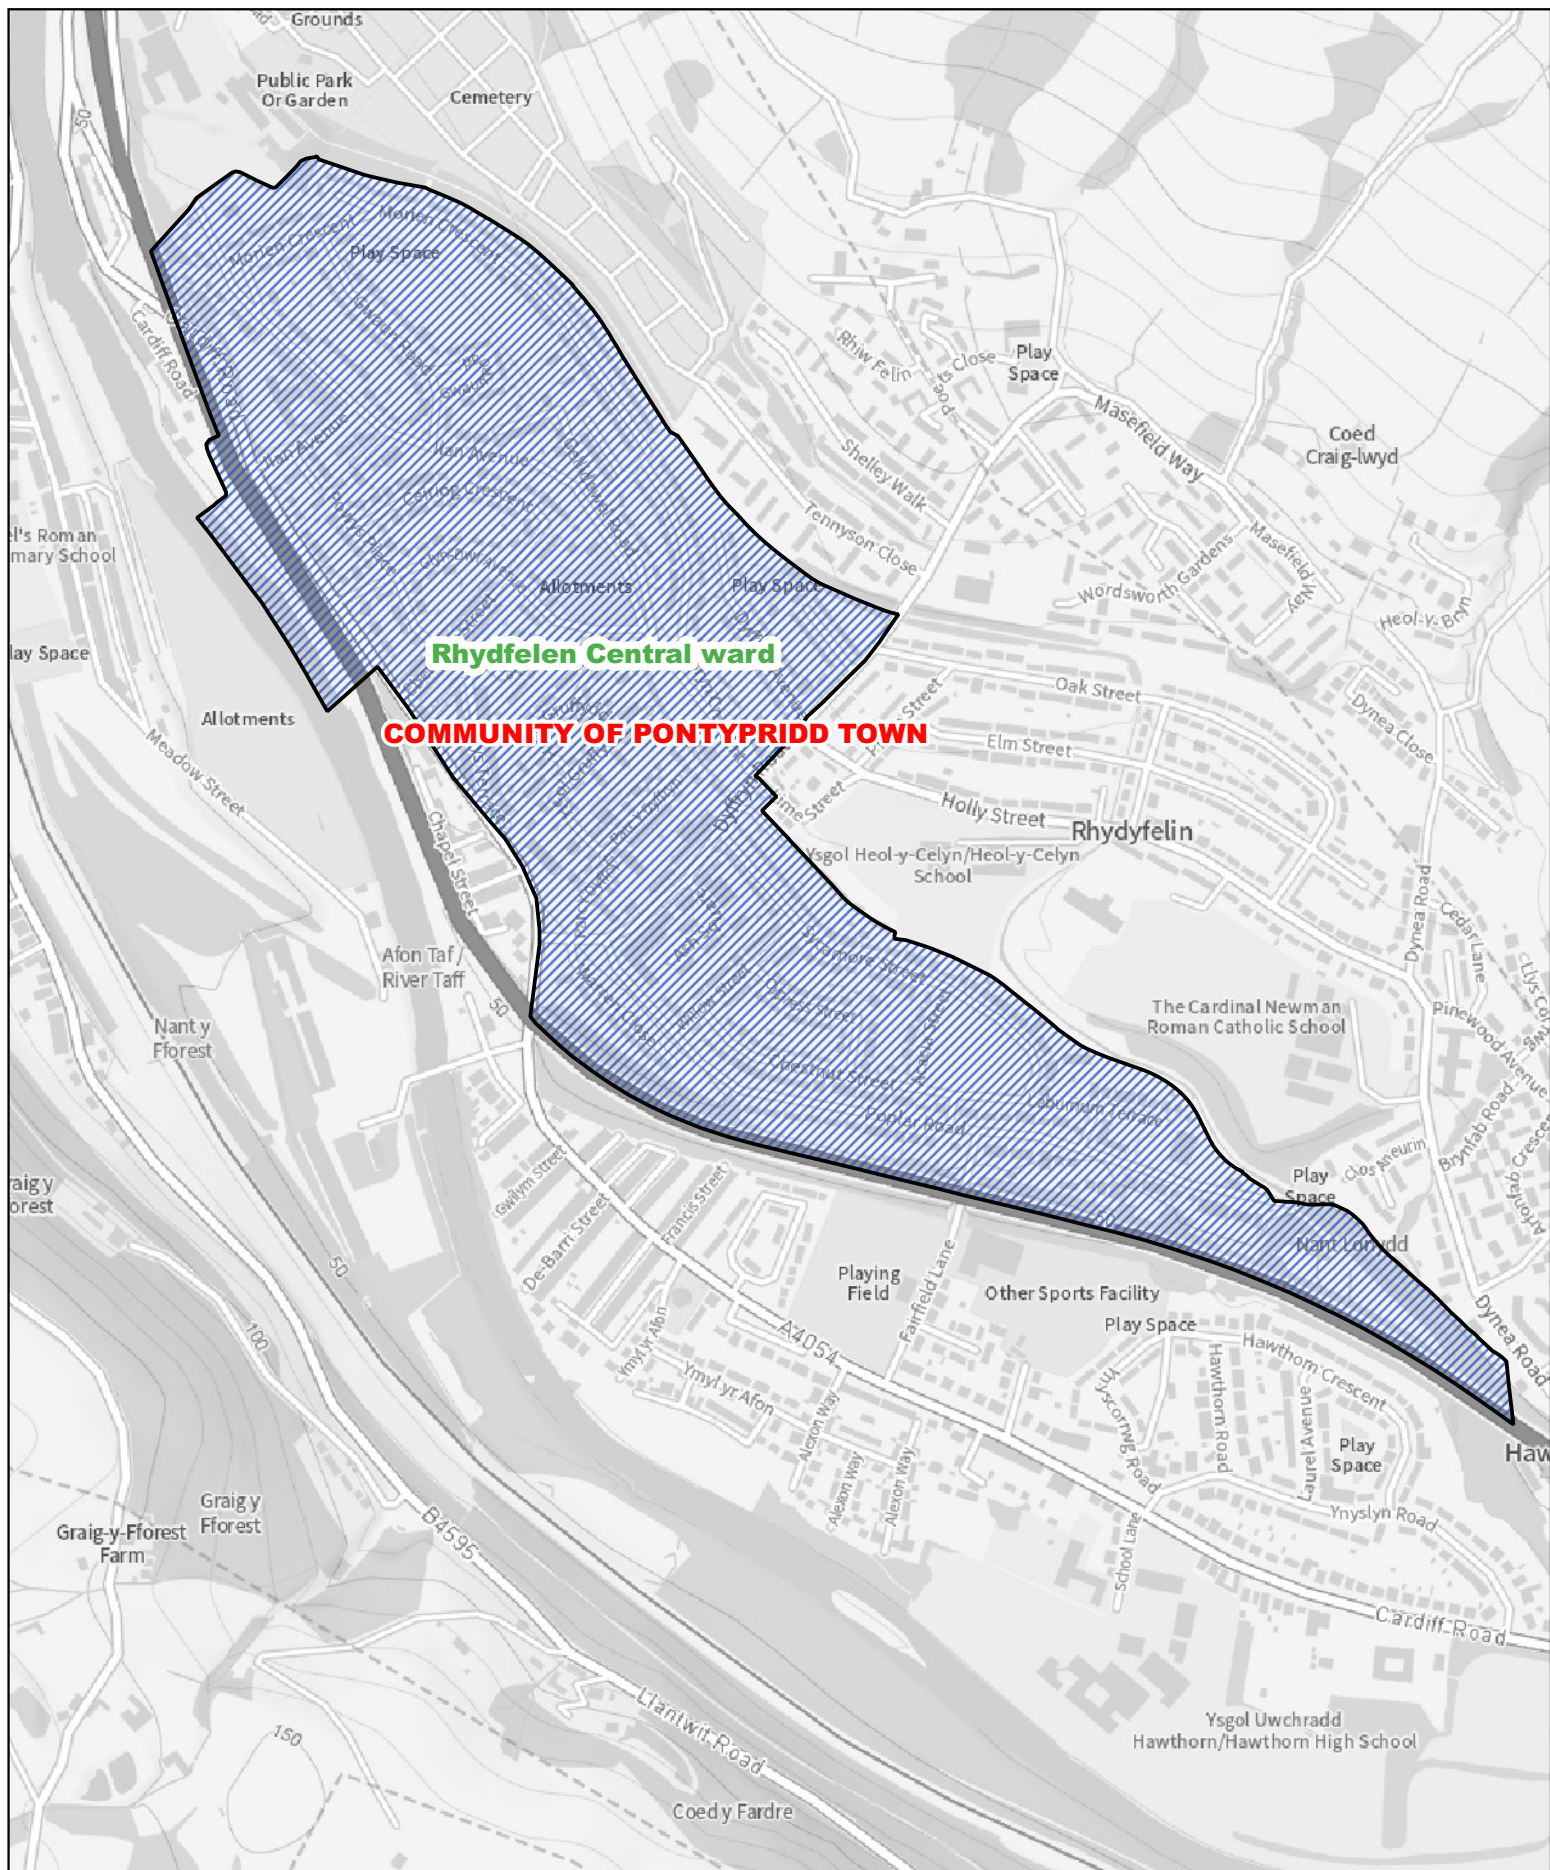

Area transferred from the community of Ystrad to the community of Llwyn-y-pia

Area transferred from the community of Trealaw to the community of Llwyn-y-pia

Boundary of the community of Llwyn-y-pia

Previous community boundary

1:13,000

Llywodraeth Cymru  
Welsh Government

**COMMUNITY OF TREHAFOD**

**Rhondda ward**

**COMMUNITY OF PONTYPRIDD TOWN**

 Area transferred from the community of Pontypridd Town to the community of Trehafod

 Boundary of the community of Trehafod

 Previous community boundary

1:6,000

**Rhydfelen Central ward**  
**COMMUNITY OF PONTYPRIDD TOWN**

 Area of the Rhydfelen Central ward of the community of Pontypridd Town