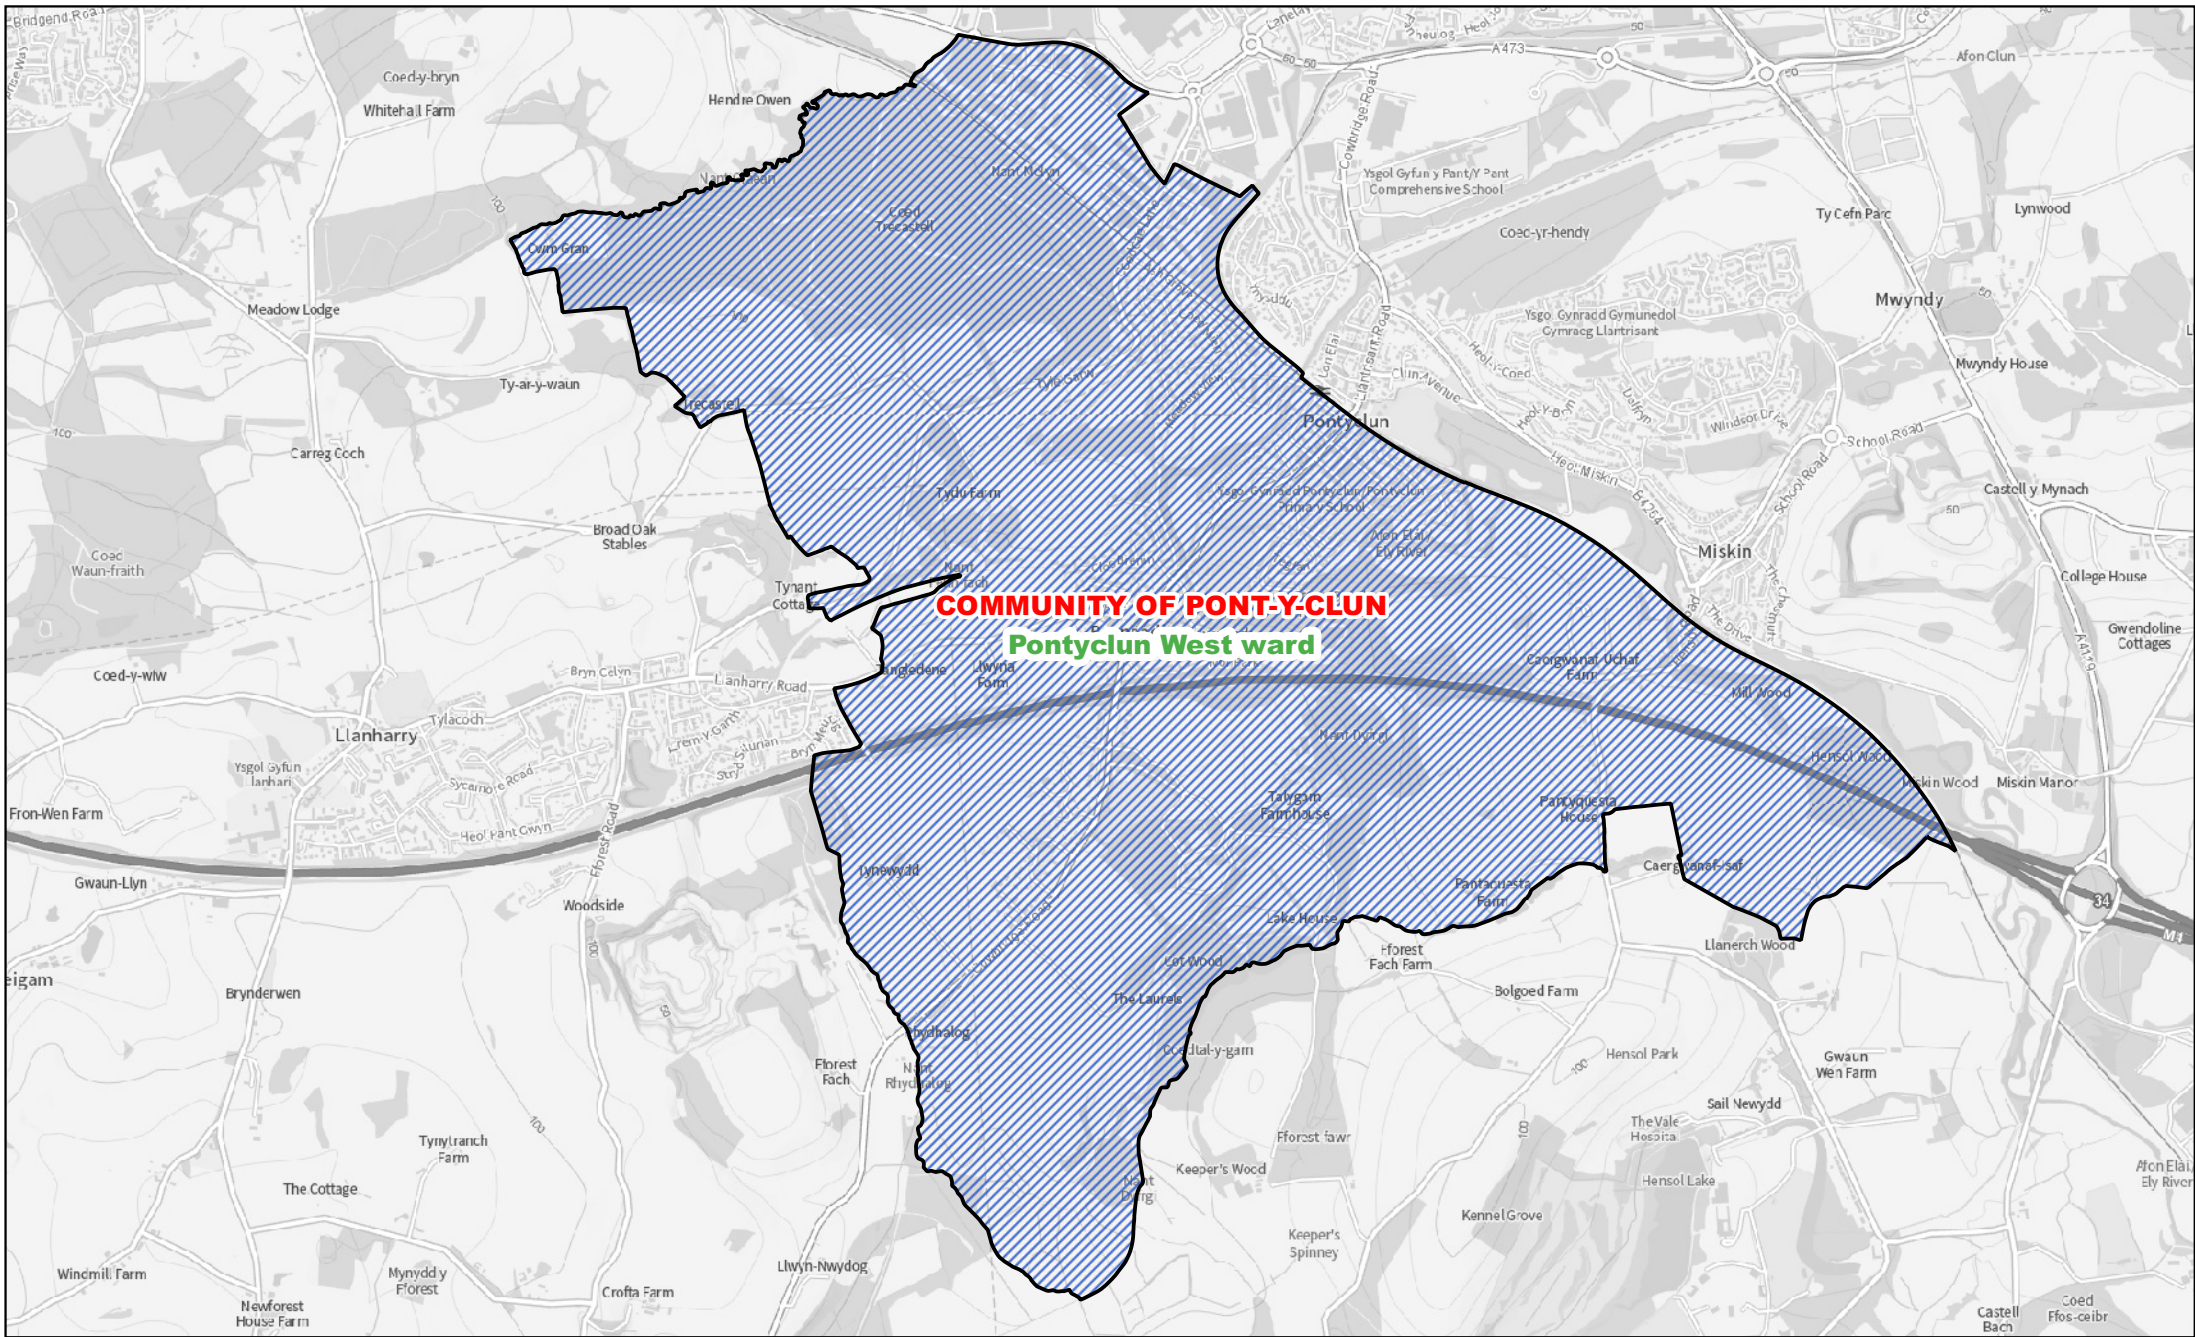

-  Area transferred from the Ton-teg ward of the community of Llantwit Fardre to the Church Village ward of the community of Llantwit Fardre
-  Boundary of the Church Village ward of the community of Llantwit Fardre
-  Previous community ward boundary

0 300 600 m

1:8,000

 Area of the Pontyclun East ward of the community of Pont-y-clun

0 600 1,200 m

1:18,000

Llywodraeth Cymru  
Welsh Government

 Area of the Pontyclun Central ward of the community of Pont-y-clun

0 600 1,200 m

1:18,000

Llywodraeth Cymru  
Welsh Government

**COMMUNITY OF PONT-Y-CLUN**  
**Pontyclun West ward**

 Area of the Pontyclun West ward of the community of Pont-y-clun

Map 5 of the County Borough of Rhondda Cynon Taf (Electoral Arrangements) Order 2021

Area transferred from the community of Ystrad to the community of Llwyn-y-pia

Area transferred from the community of Trealaw to the community of Llwyn-y-pia

Boundary of the community of Llwyn-y-pia

Previous community boundary