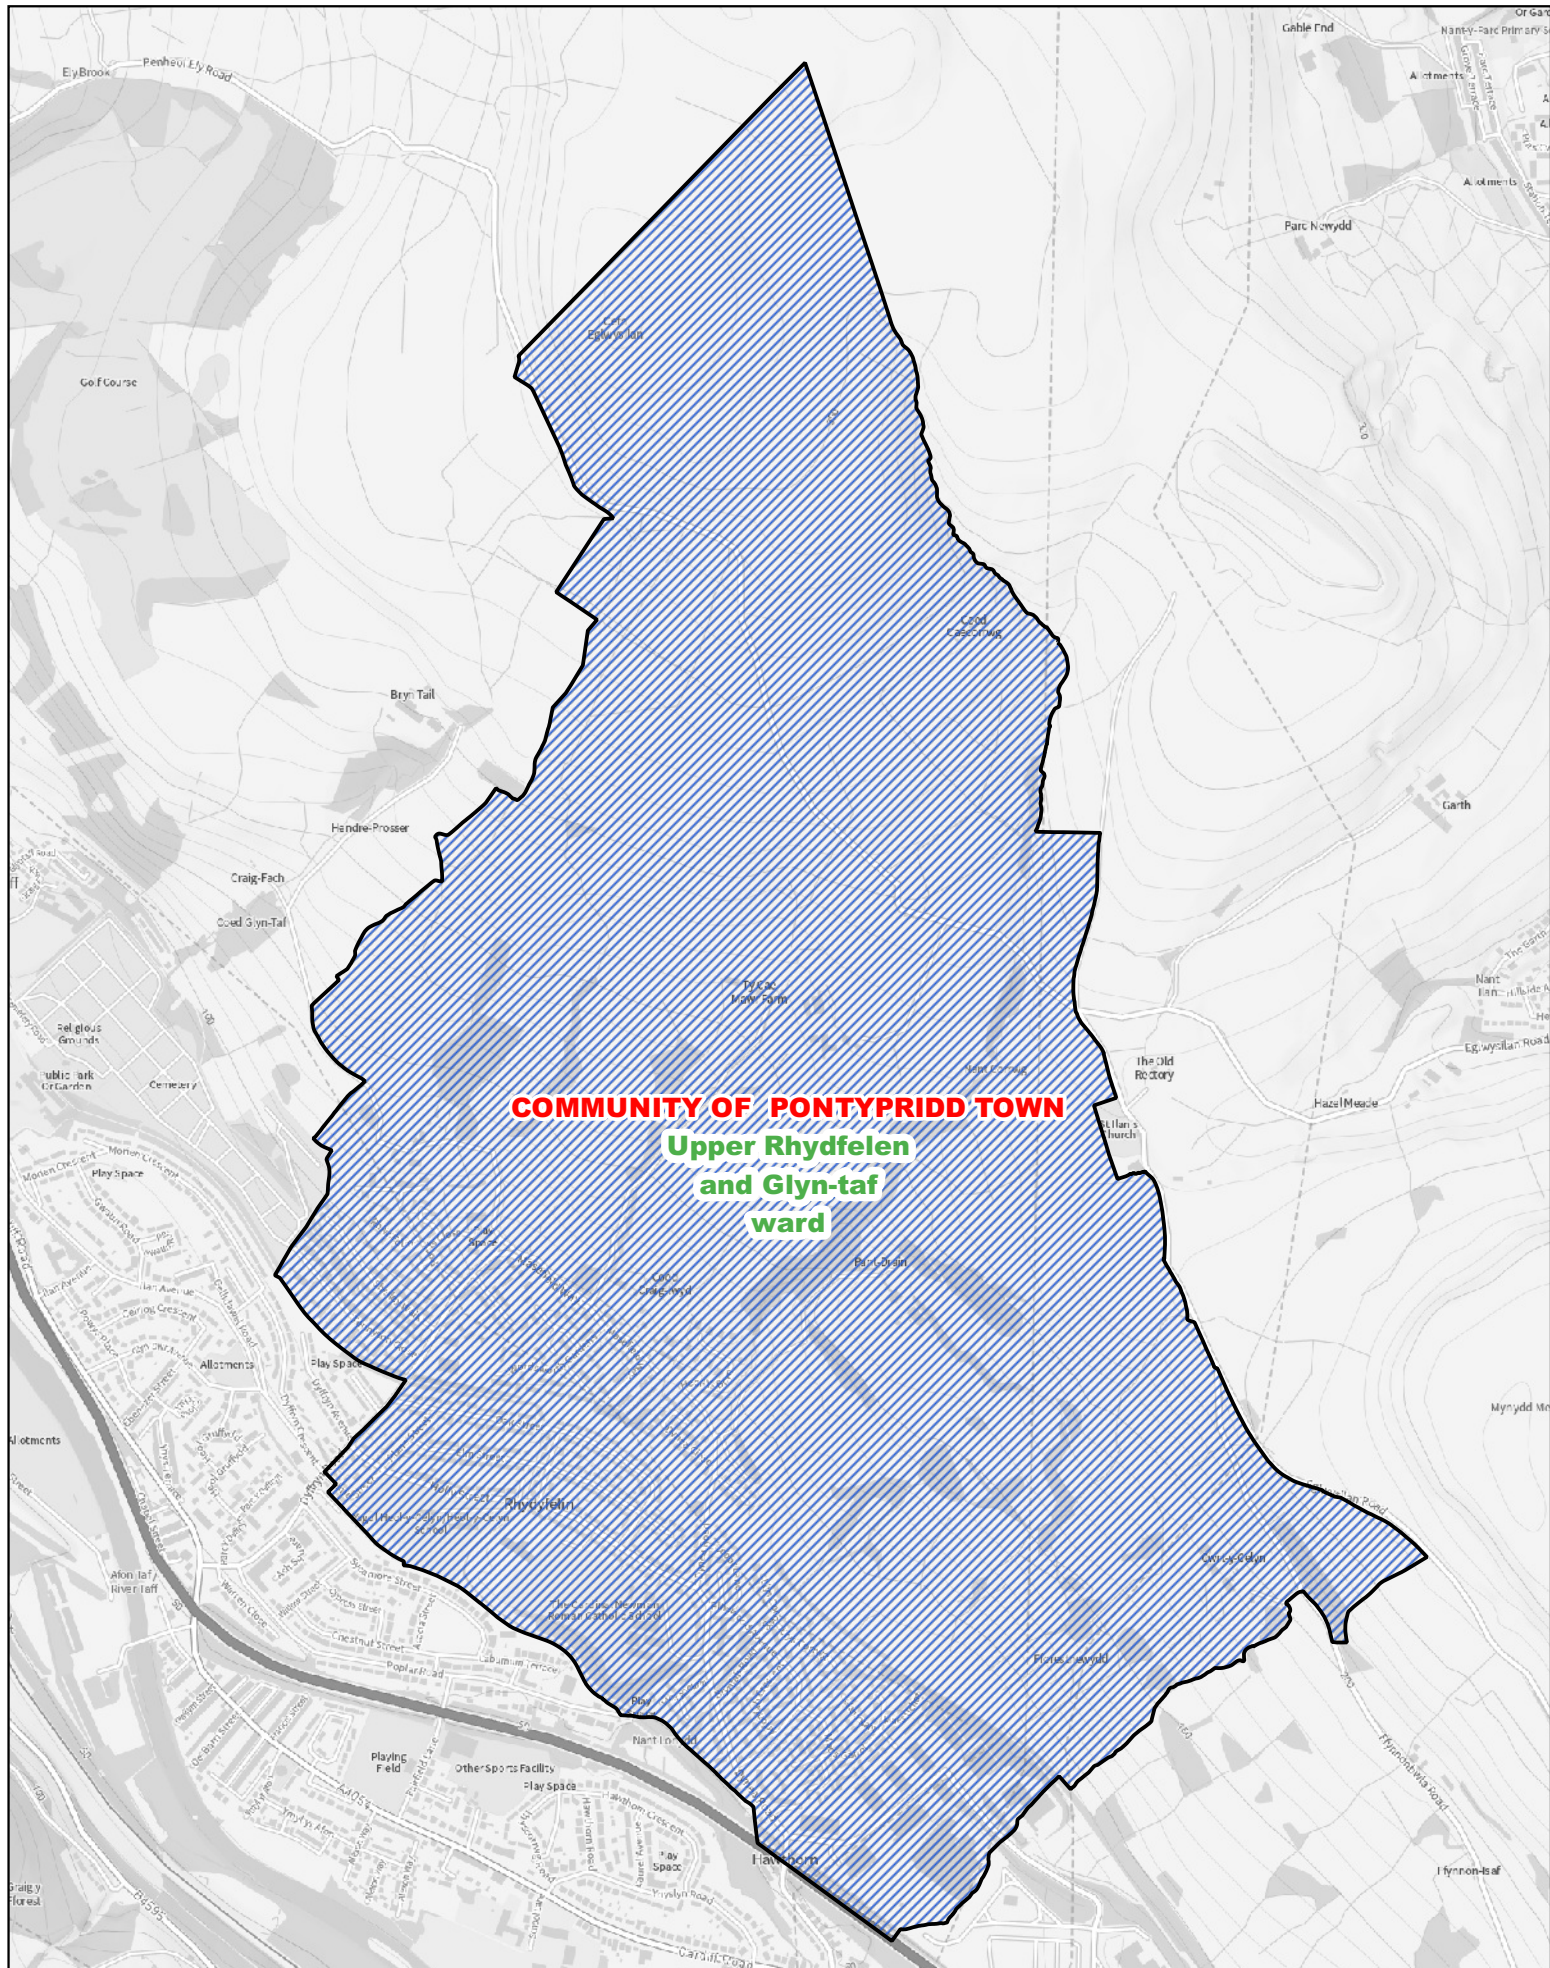

-  Area transferred from the Ton-teg ward of the community of Llantwit Fardre to the Church Village ward of the community of Llantwit Fardre
-  Boundary of the Church Village ward of the community of Llantwit Fardre
-  Previous community ward boundary

Area transferred from the community of Ystrad to the community of Llwyn-y-pia

Area transferred from the community of Trealaw to the community of Llwyn-y-pia

Boundary of the community of Llwyn-y-pia

Previous community boundary

 Boundary of the community of Trehafod

 Previous community boundary

1:6,000

**Rhydfelen Central ward**  
**COMMUNITY OF PONTYPRIDD TOWN**

 Area of the Rhydfelen Central ward of the community of Pontypridd Town

1:8,000

**COMMUNITY OF PONTYPRIDD TOWN**  
**Hawthorn and Lower Rhydfelen ward**

 Area of the Hawthorn and Lower Rhydfelen ward of the community of Pontypridd Town

1:20,000

**COMMUNITY OF PONTYPRIDD TOWN**  
**Upper Rhydfelen**  
**and Glyn-taf**  
**ward**