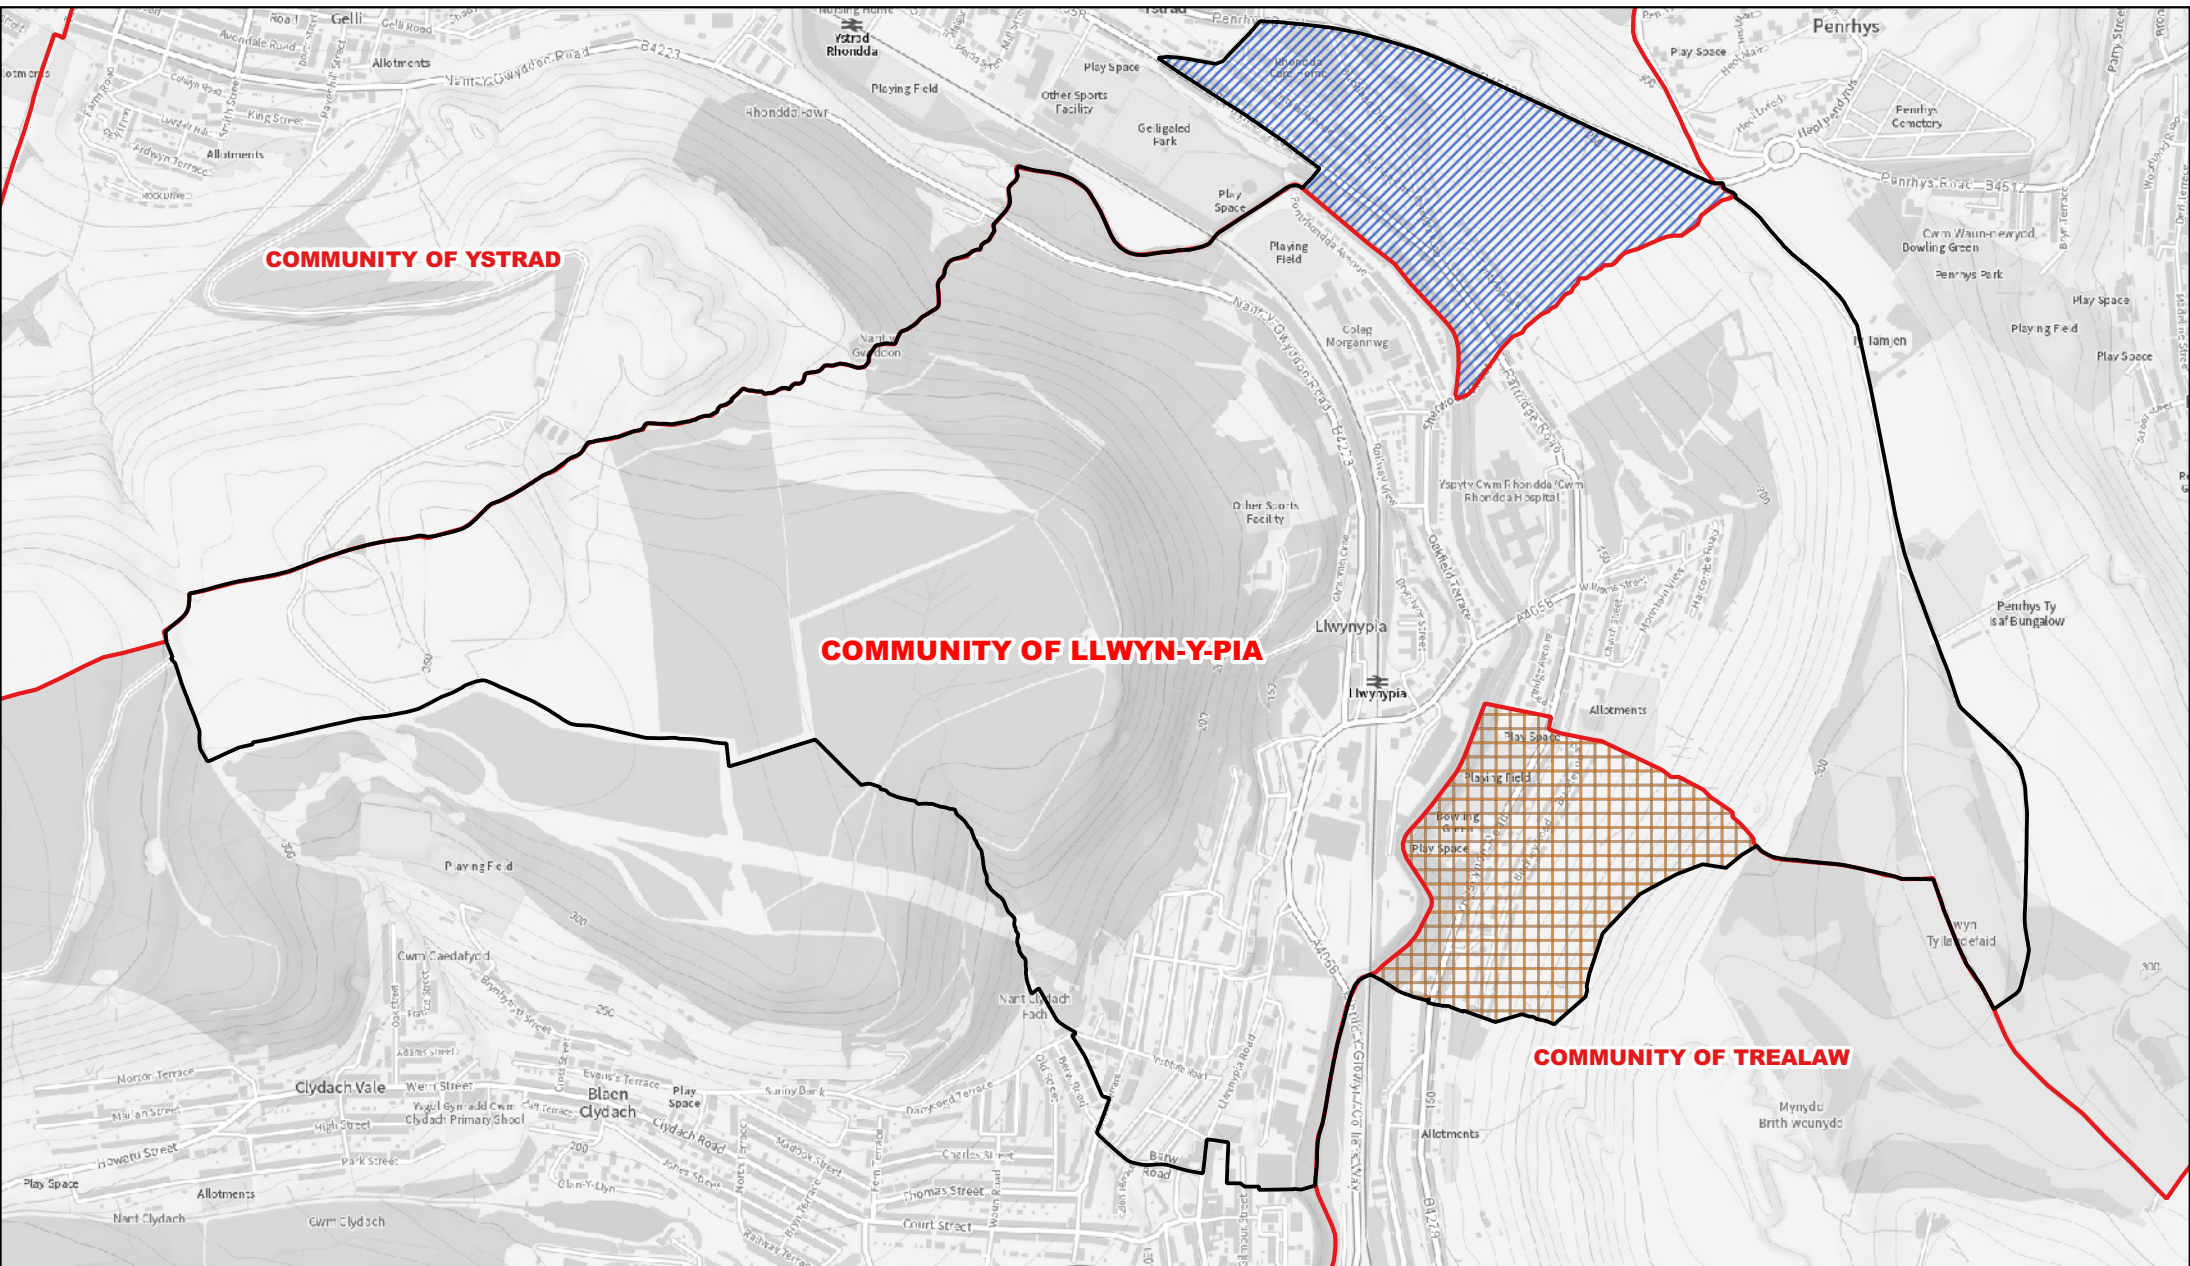

0 600 1,200 m

1:18,000

Llywodraeth Cymru  
Welsh Government

**COMMUNITY OF PONT-Y-CLUN**  
**Pontyclun West ward**

 Area of the Pontyclun West ward of the community of Pont-y-clun

Map 5 of the County Borough of Rhondda Cynon Taf (Electoral Arrangements) Order 2021

Area transferred from the community of Ystrad to the community of Llwyn-y-pia

Area transferred from the community of Trealaw to the community of Llwyn-y-pia

Boundary of the community of Llwyn-y-pia

Previous community boundary