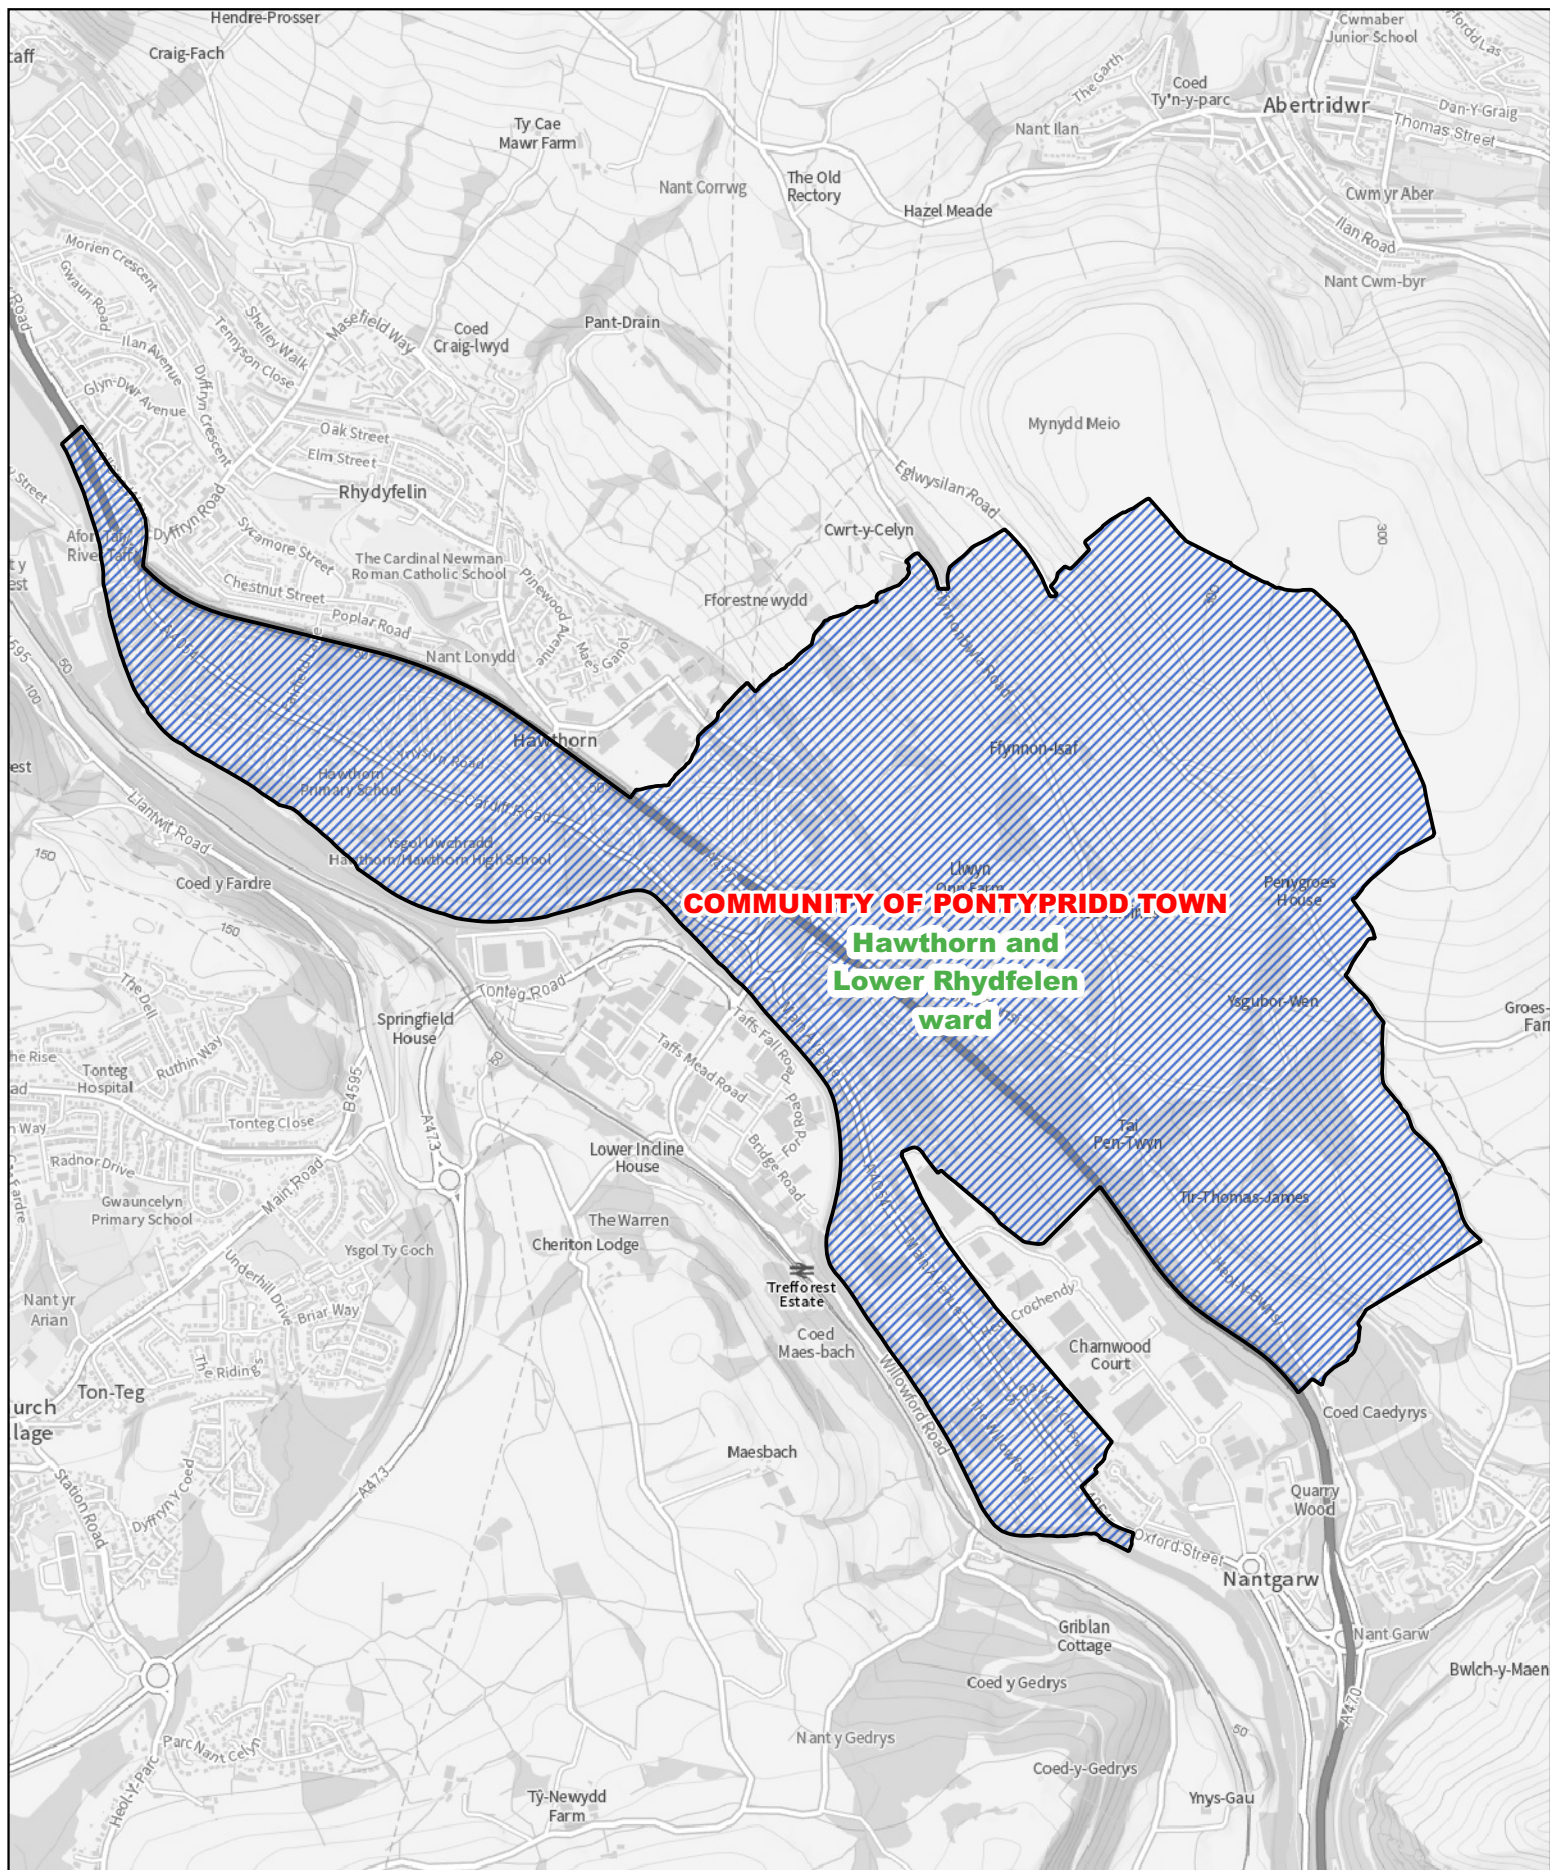

-  Area transferred from the Ton-teg ward of the community of Llantwit Fardre to the Church Village ward of the community of Llantwit Fardre
-  Boundary of the Church Village ward of the community of Llantwit Fardre
-  Previous community ward boundary

Area transferred from the community of Ystrad to the community of Llwyn-y-pia

Area transferred from the community of Trealaw to the community of Llwyn-y-pia

Boundary of the community of Llwyn-y-pia

Previous community boundary

 Boundary of the community of Trehafod

 Previous community boundary

1:6,000

**Rhydfelen Central ward**  
**COMMUNITY OF PONTYPRIDD TOWN**

 Area of the Rhydfelen Central ward of the community of Pontypridd Town

1:8,000

**COMMUNITY OF PONTYPRIDD TOWN**  
**Hawthorn and Lower Rhydfelen ward**

 Area of the Hawthorn and Lower Rhydfelen ward of the community of Pontypridd Town

1:20,000

**COMMUNITY OF PONTYPRIDD TOWN**  
**Upper Rhydfelen**  
**and Glyn-taf**  
**ward**