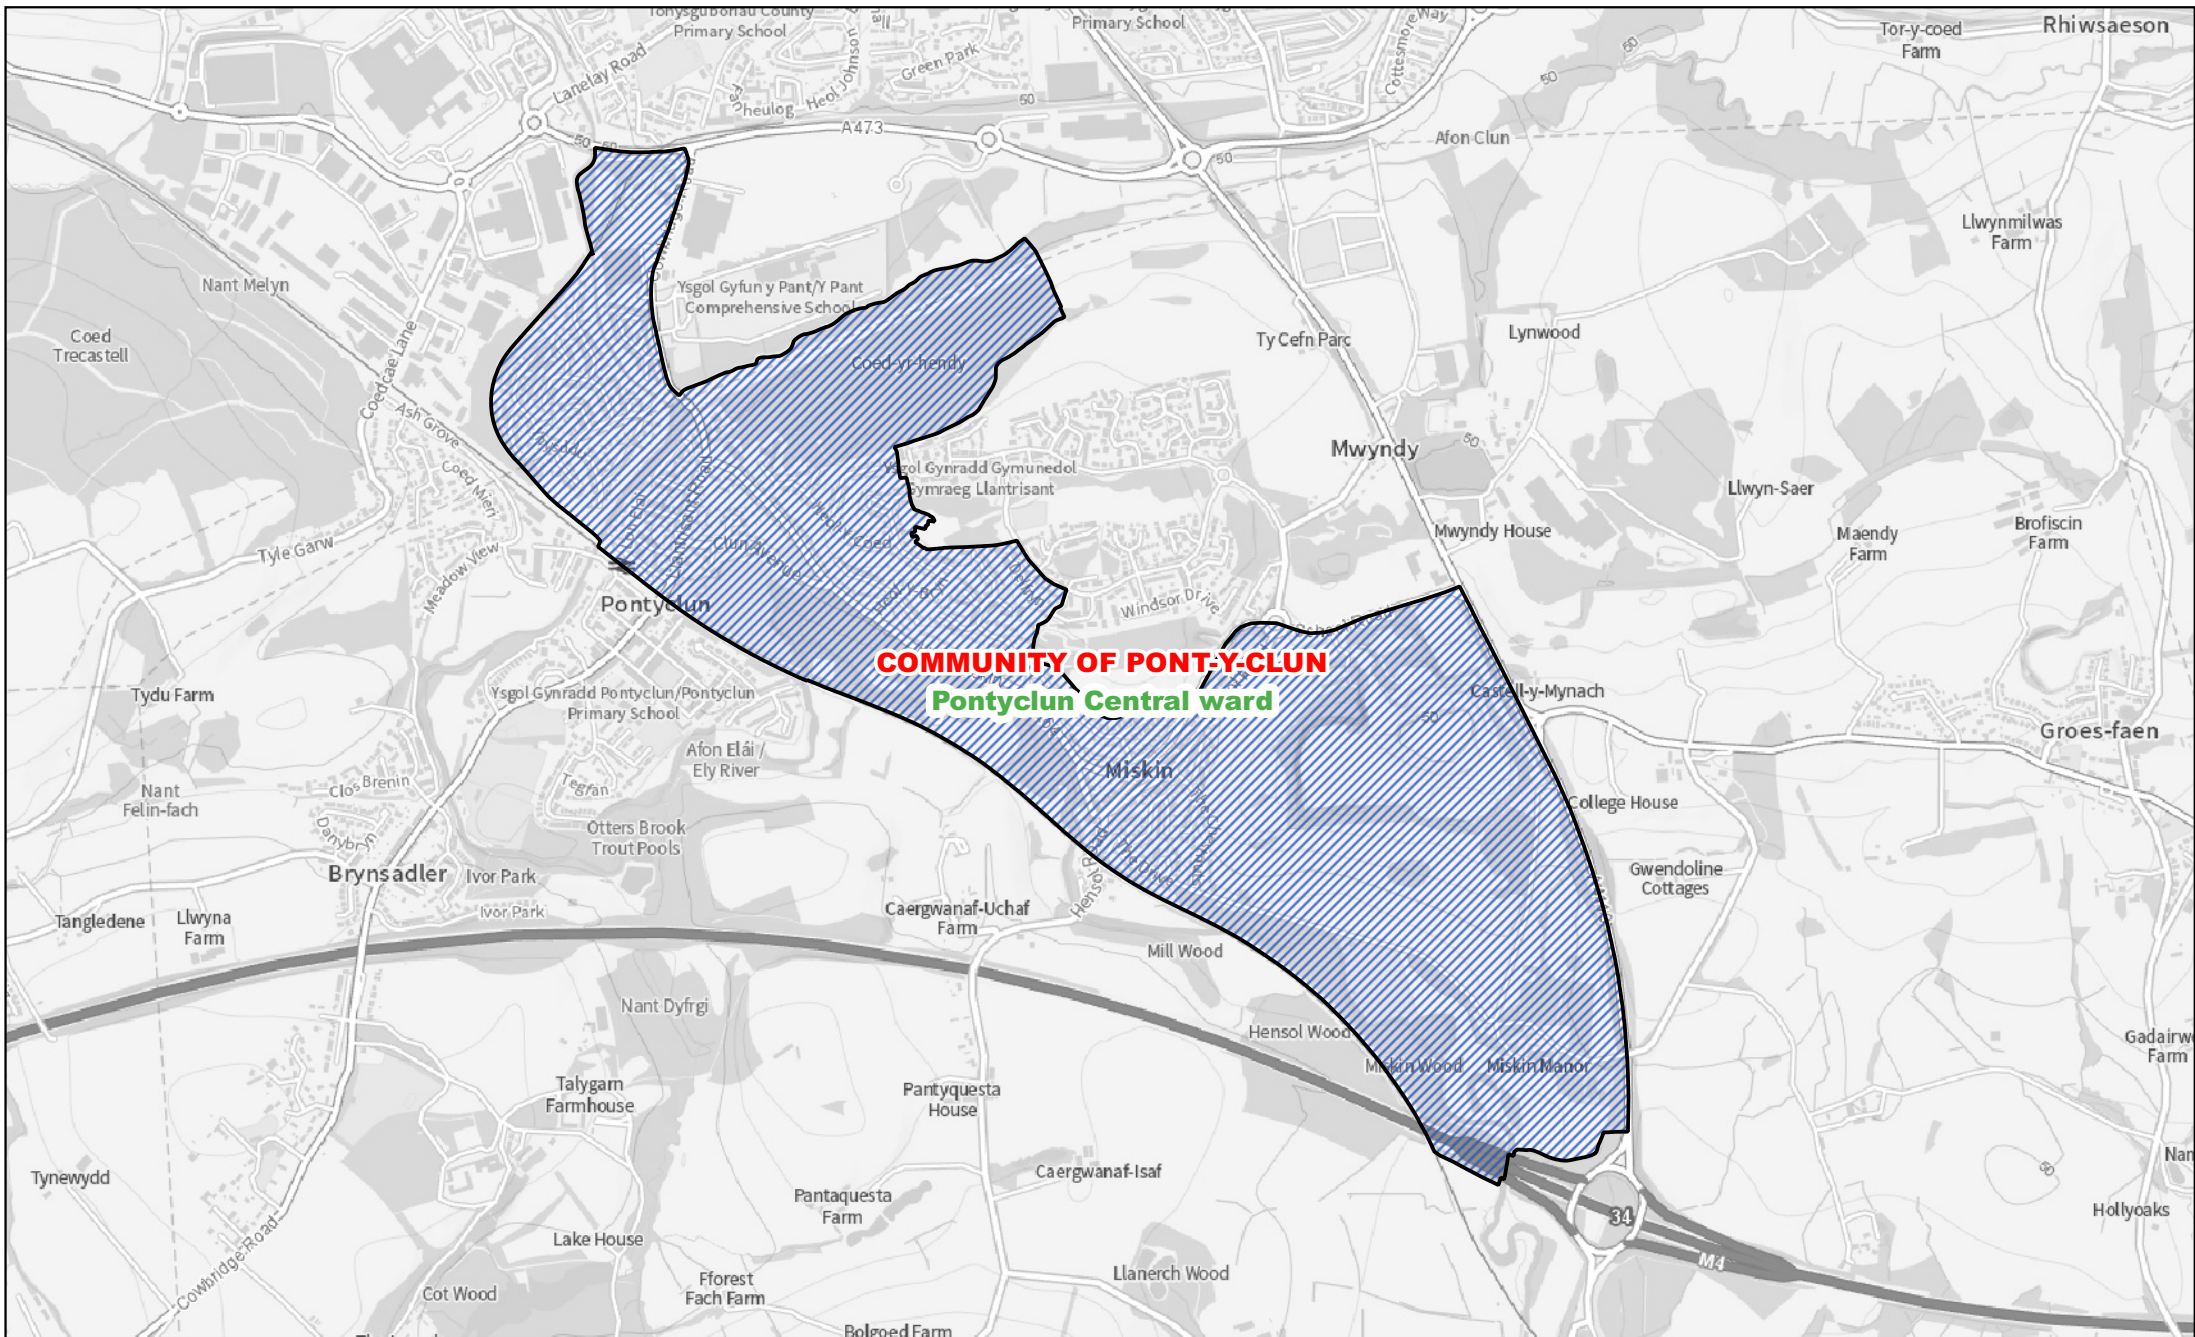

-  Area transferred from the Ton-teg ward of the community of Llantwit Fardre to the Church Village ward of the community of Llantwit Fardre
-  Boundary of the Church Village ward of the community of Llantwit Fardre
-  Previous community ward boundary

0 300 600 m

1:8,000

 Area of the Pontyclun East ward of the community of Pont-y-clun

0 600 1,200 m

1:18,000

Llywodraeth Cymru  
Welsh Government

 Area of the Pontyclun Central ward of the community of Pont-y-clun

0 600 1,200 m

1:18,000

Llywodraeth Cymru  
Welsh Government

**COMMUNITY OF PONT-Y-CLUN**  
**Pontyclun West ward**

 Area of the Pontyclun West ward of the community of Pont-y-clun

Map 5 of the County Borough of Rhondda Cynon Taf (Electoral Arrangements) Order 2021

Area transferred from the community of Ystrad to the community of Llwyn-y-pia

Area transferred from the community of Trealaw to the community of Llwyn-y-pia

Boundary of the community of Llwyn-y-pia

Previous community boundary