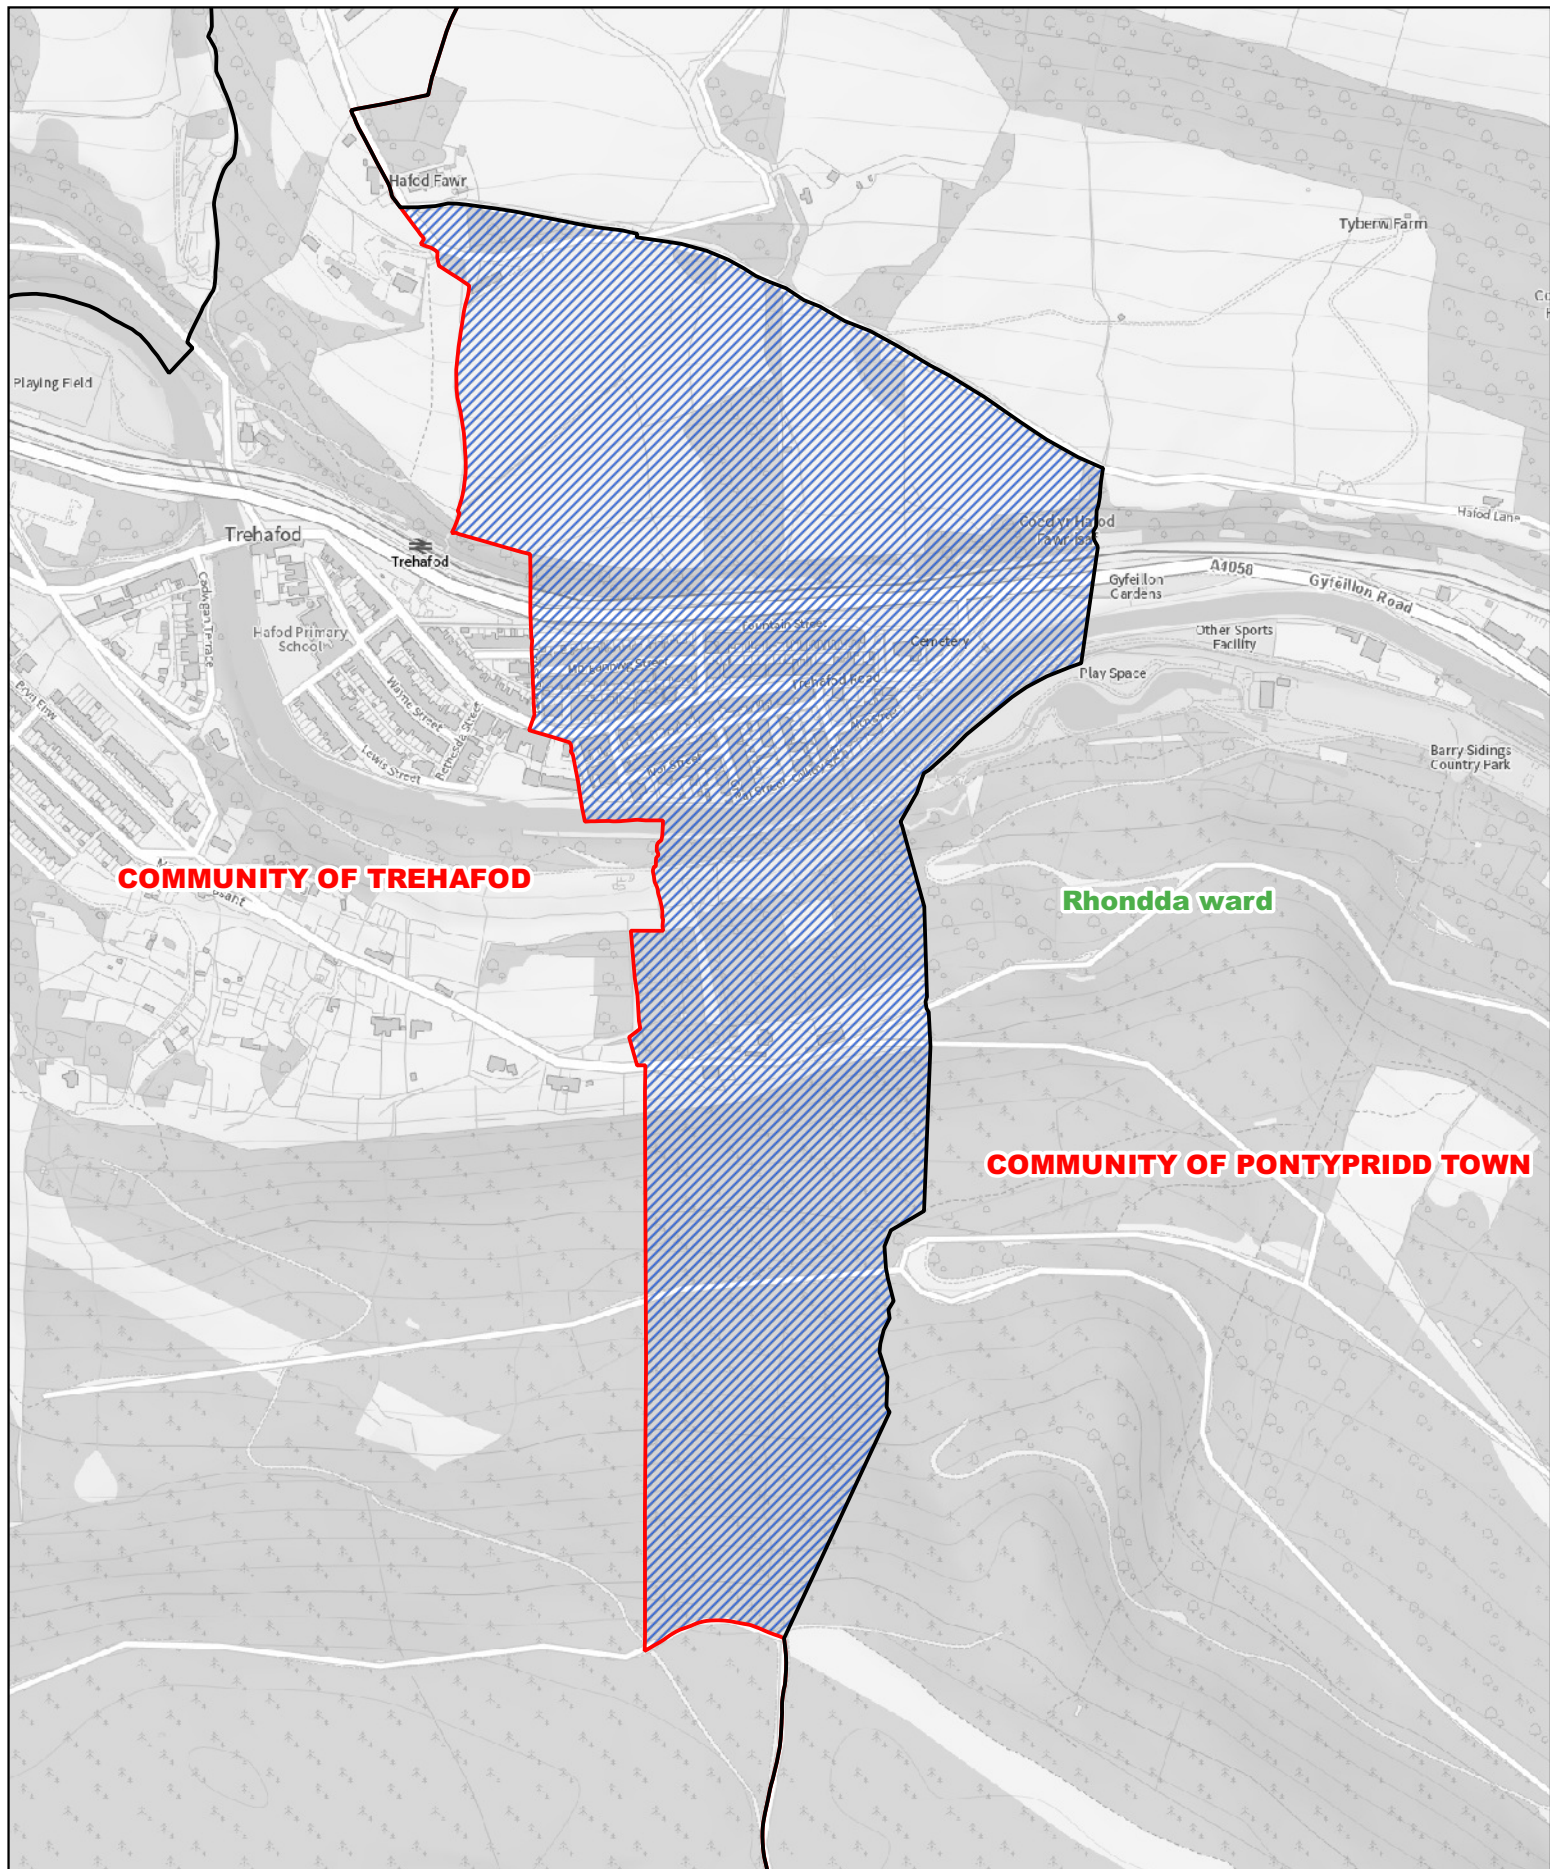

Area transferred from the community of Ystrad to the community of Llwyn-y-pia

Area transferred from the community of Trealaw to the community of Llwyn-y-pia

Boundary of the community of Llwyn-y-pia

Previous community boundary

1:13,000

Llywodraeth Cymru  
Welsh Government

**COMMUNITY OF TREHAFOD**

**Rhondda ward**

**COMMUNITY OF PONTYPRIDD TOWN**

 Area transferred from the community of Pontypridd Town to the community of Trehafod