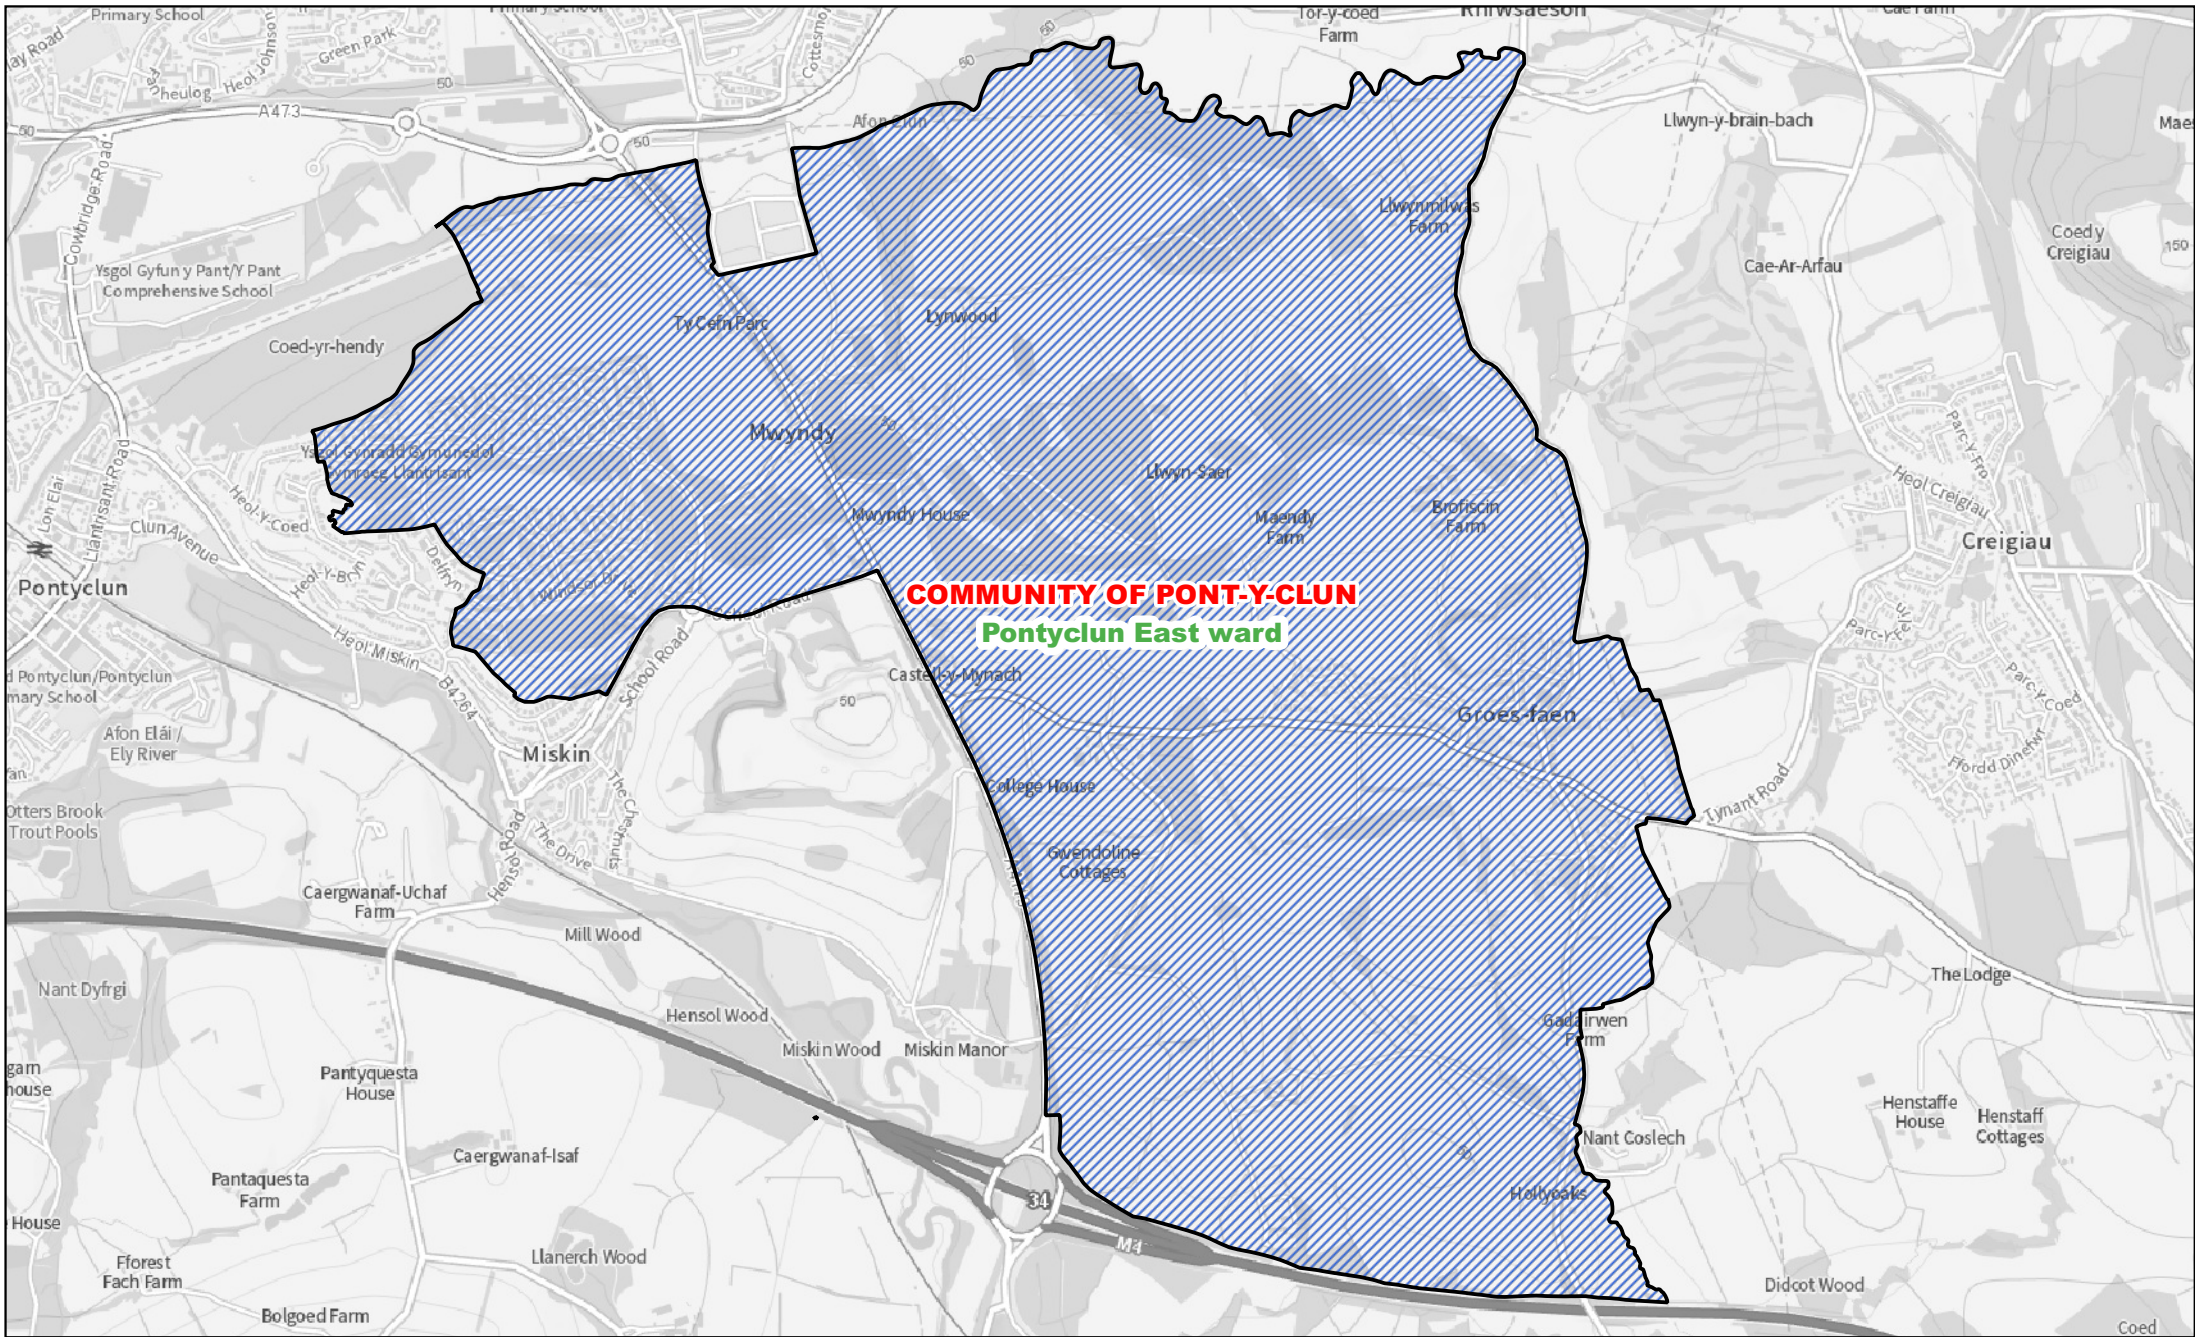

Area of the Pontyclun East ward of the community of Pont-y-clun

0 600 1,200 m

1:18,000

Llywodraeth Cymru
Welsh Government