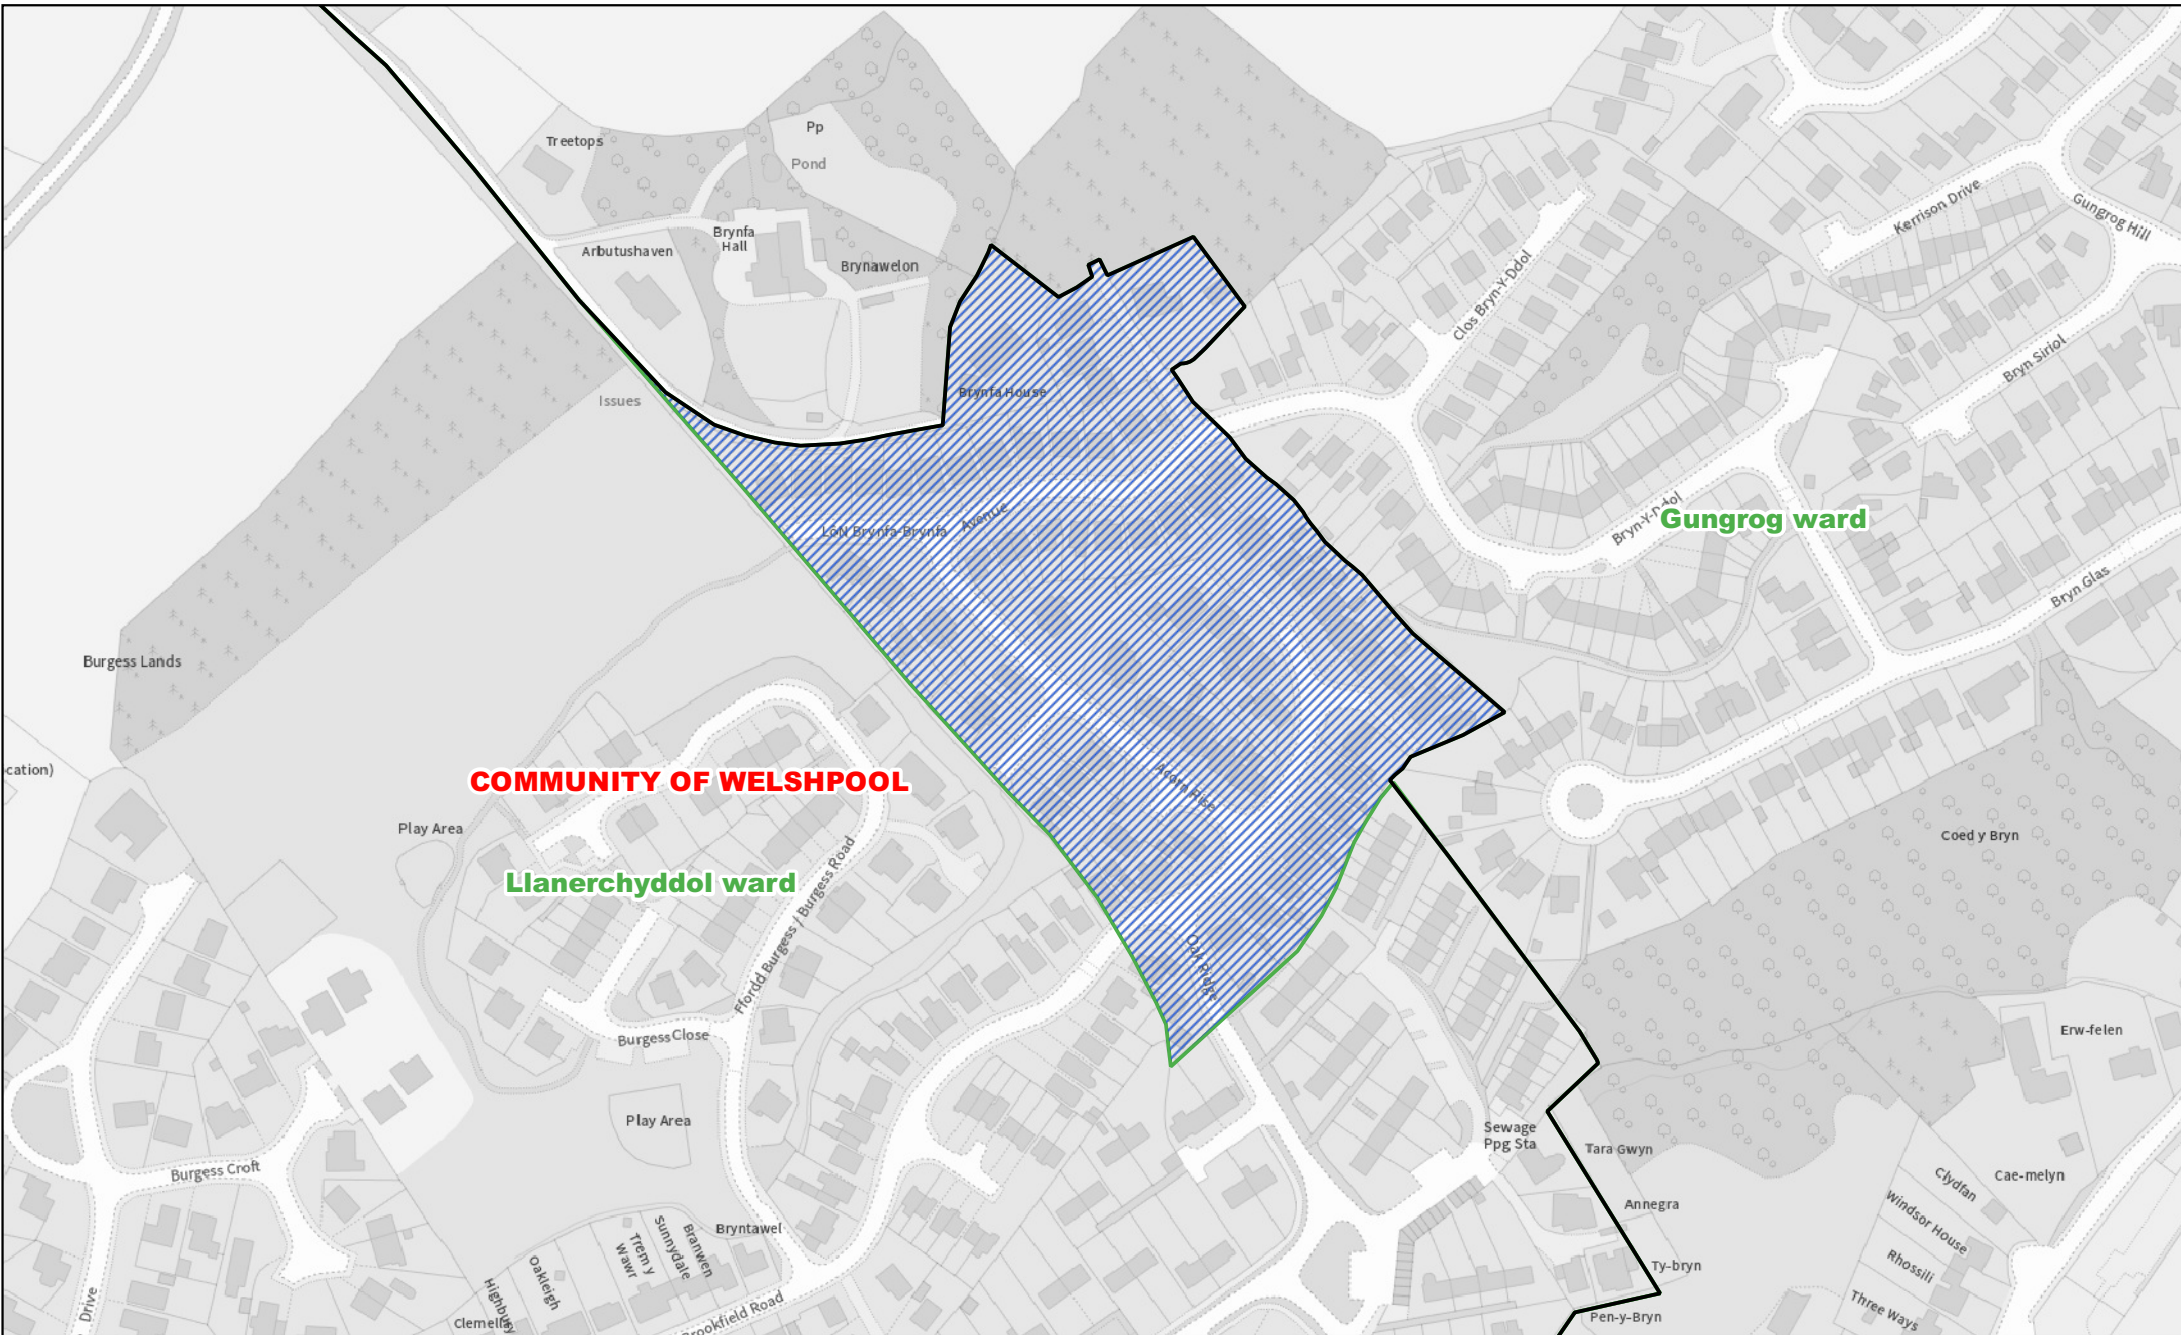

 Area transferred from the Llanerchydol ward to the Castle ward

 Boundary of the Castle ward of the community of Welshpool

 Area Transferred from the Gungrog ward to the Castle ward

 Previous community ward boundary

**COMMUNITY OF WELSHPOOL**

**Llanerchydol ward**

**Gungrog ward**

Boundary of the Llanerchydol ward of the community of Welshpool

Area transferred from the Gungrog ward to the Llanerchydol ward

Previous community ward boundary