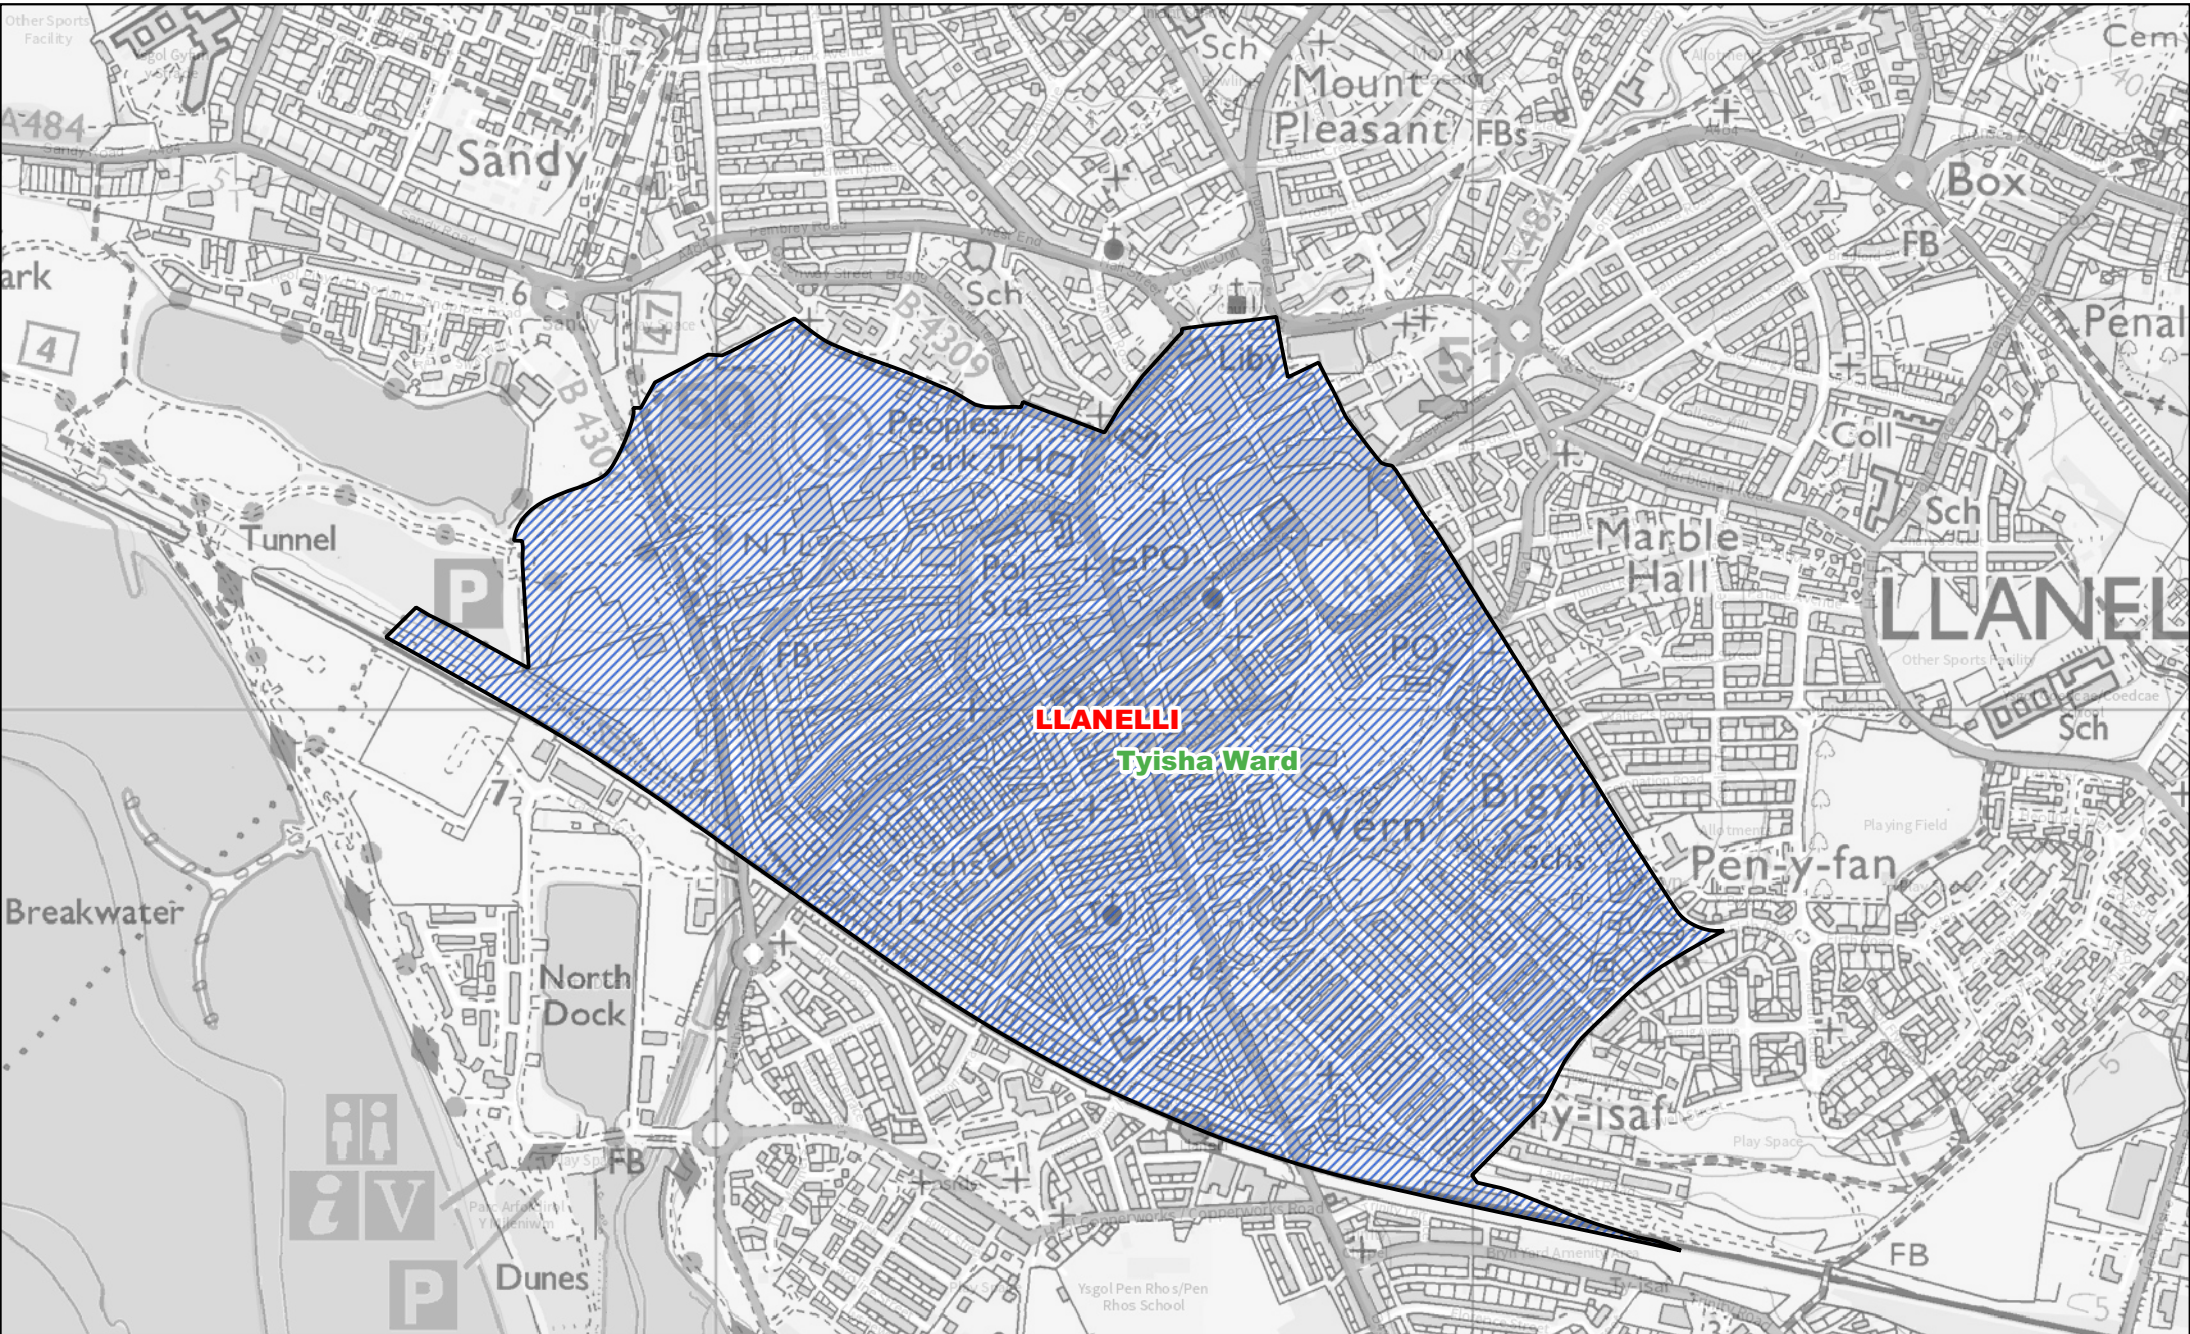

**LLANELLI**  
**Elli Ward**

 Area of the Elli ward of the town of Llanelli

1:6,000

 Area of the Tyisha ward of the town of Llanelli