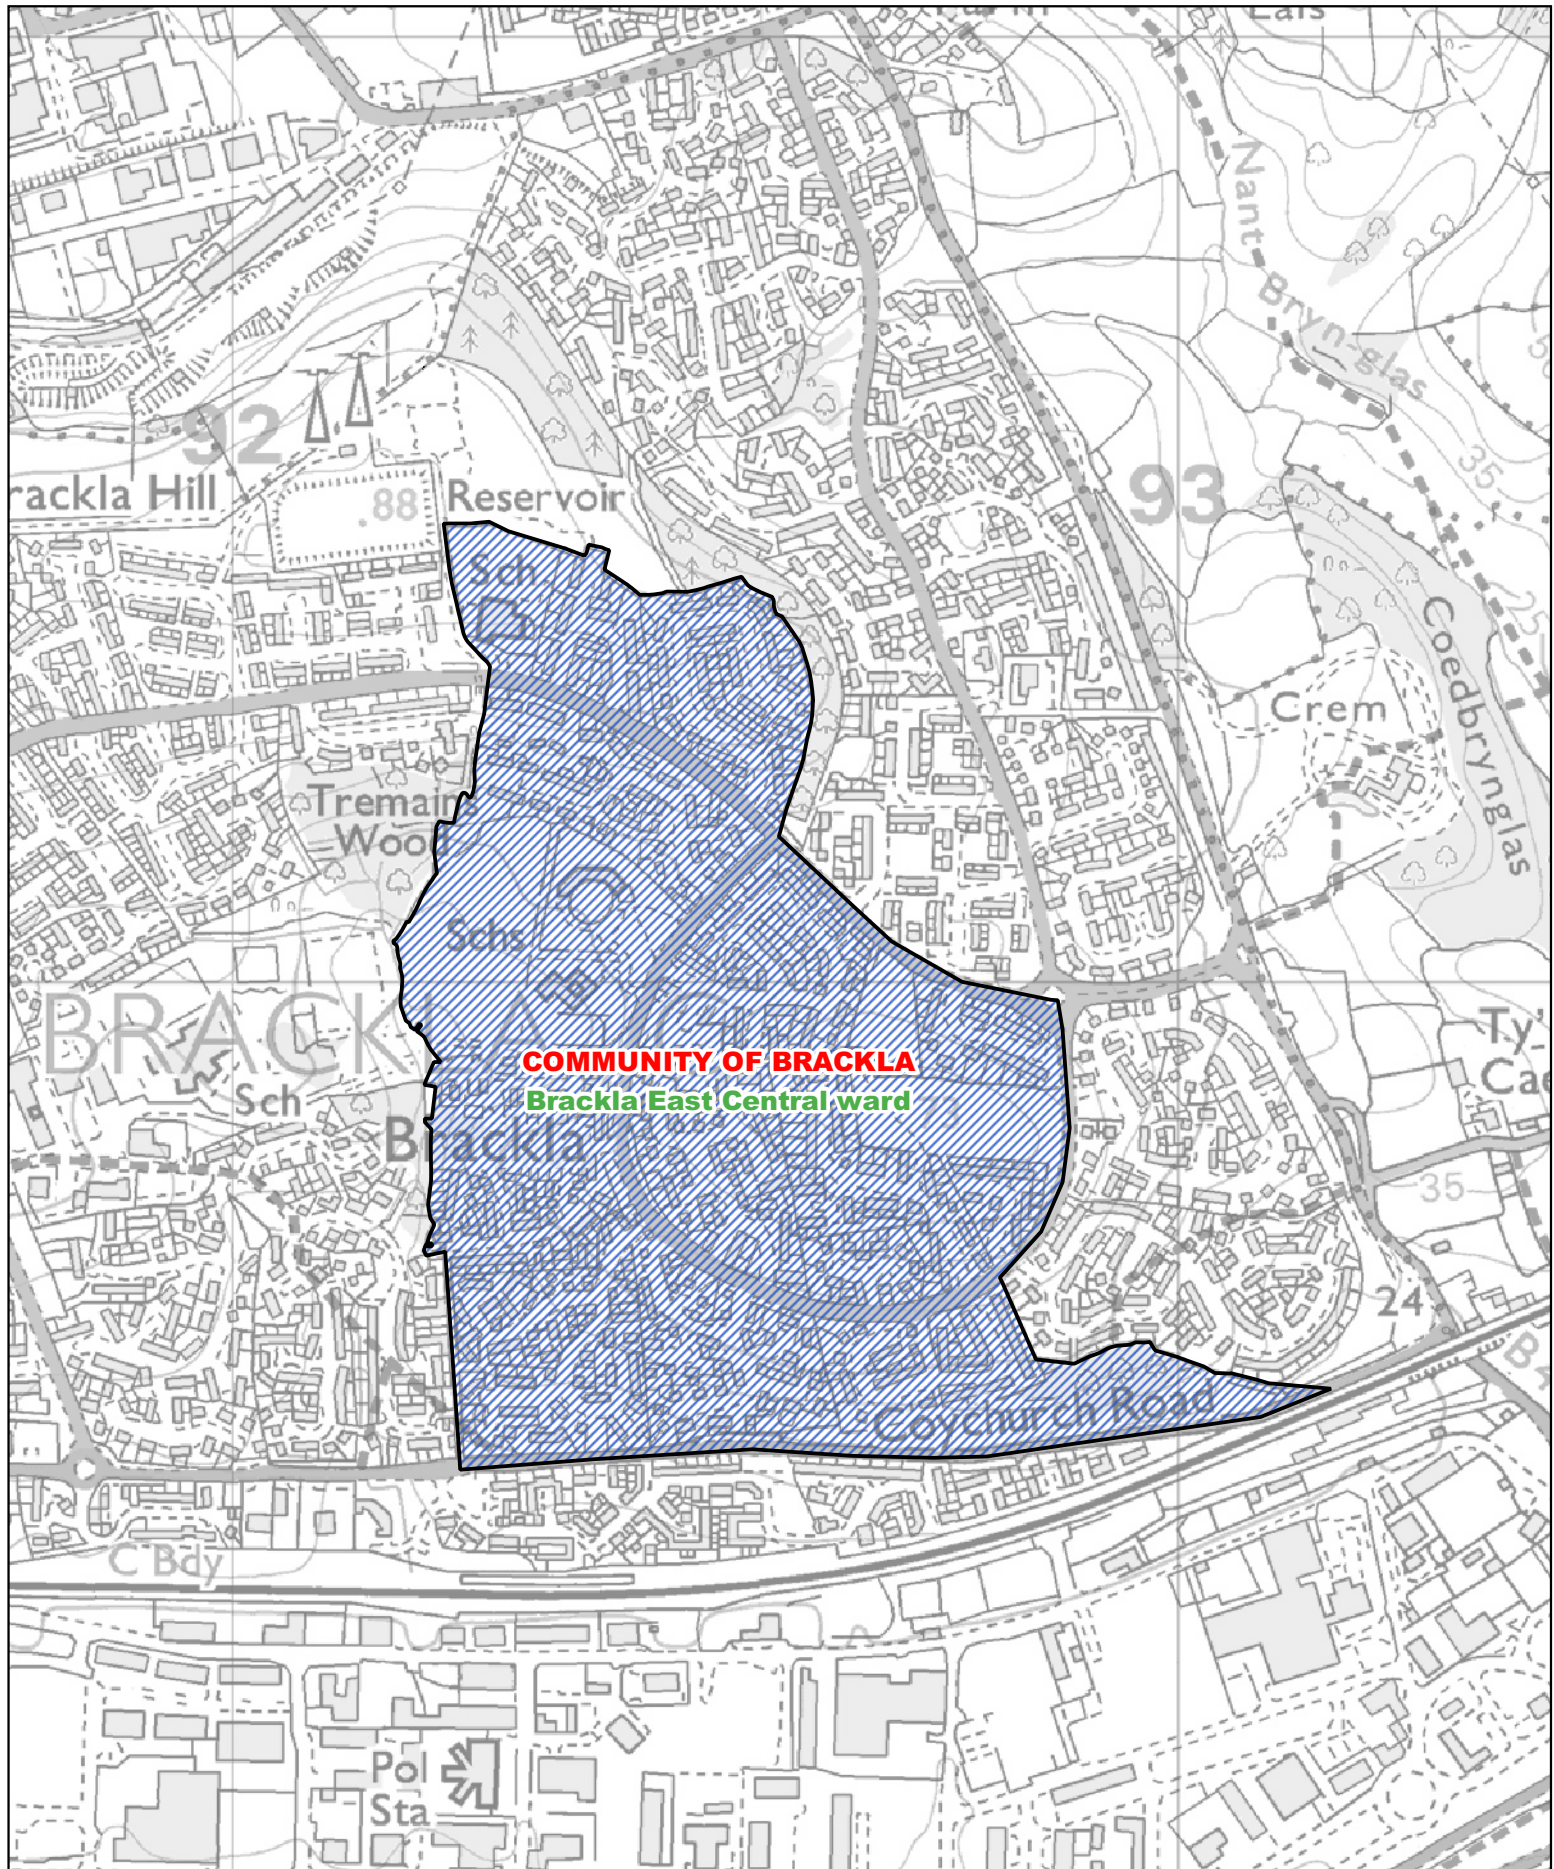

 Area of the Brackla West ward of the community of Brackla

0 300 600 m

1:10,000

Llywodraeth Cymru
Welsh Government

 Area of the Brackla West Central ward of the community of Brackla

1:10,000

Llywodraeth Cymru
Welsh Government

COMMUNITY OF BRACKLA
Brackla East Central ward

 Area of the Brackla East Central ward of the community of Brackla

1:8,000

0 300 600 m

 Area of the Brackla East ward of the community of Brackla

1:8,000

 Area transferred from the Nottage ward to the Rest Bay ward

 Previous community ward boundary

 Boundary of the Rest Bay ward of the community of Porthcawl

Map 6 of the County Borough of Bridgend (Electoral Arrangements) Order 2021

 Area transferred from the Rest Bay ward to the West Central ward

 Previous community ward boundary

 Boundary of the West Central ward of the community of Porthcawl

0 70 140 m

1:2,000

Llywodraeth Cymru
Welsh Government

-  Area transferred from the Newtown ward to the East Central ward
-  Area transferred from the West Central ward to the East Central ward
-  Boundary of the East Central ward of the community of Porthcawl
-  Previous community ward boundary