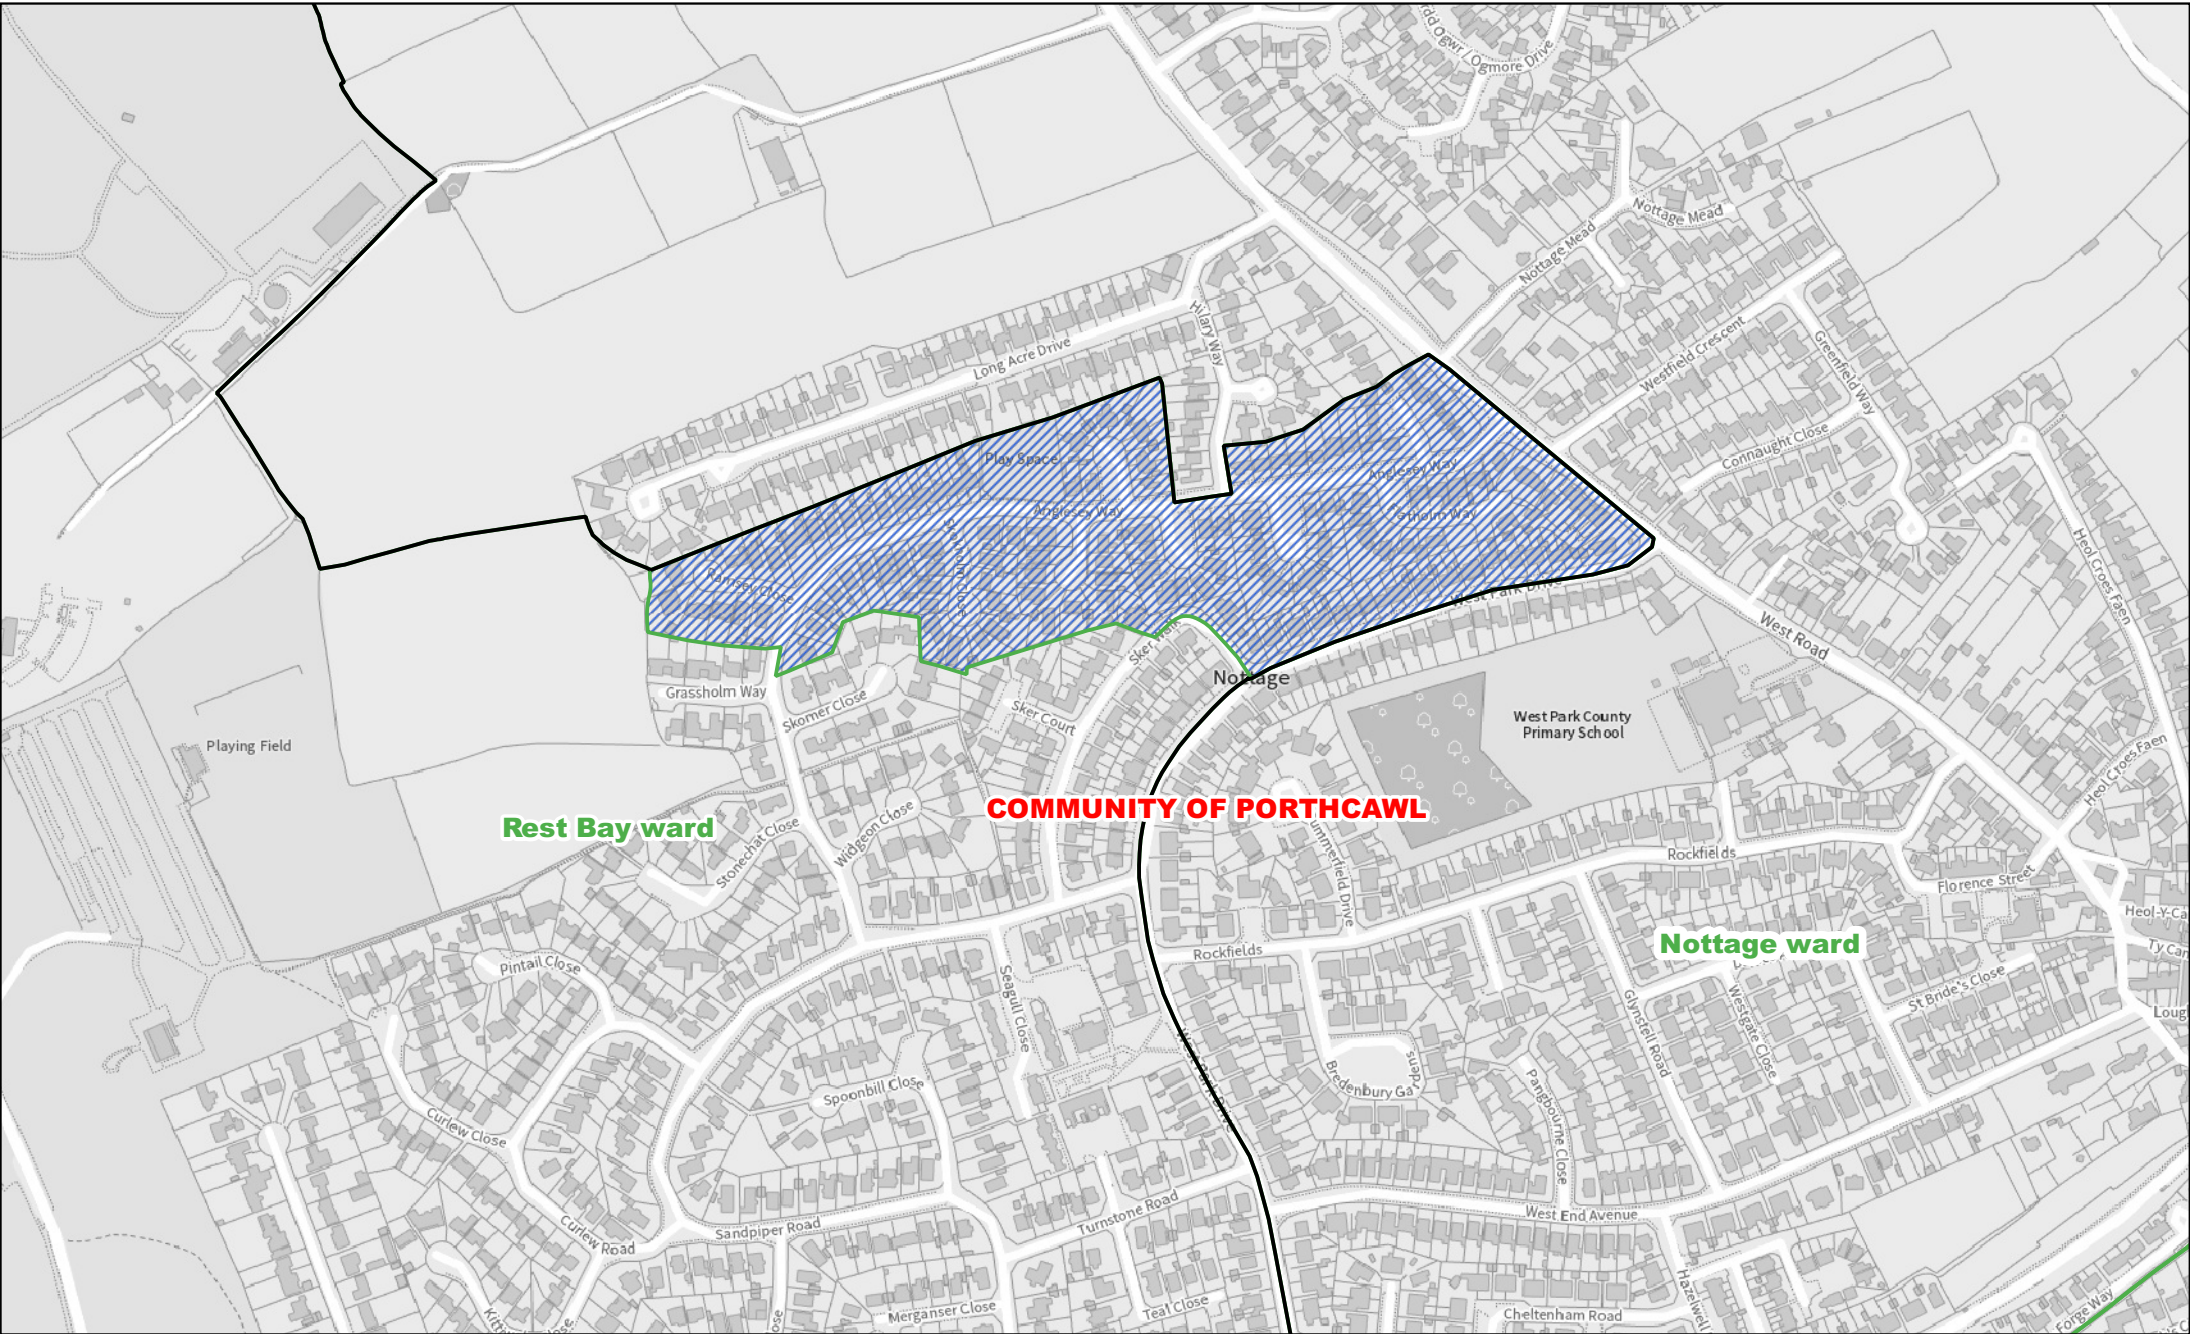

 Area of the Brackla West ward of the community of Brackla

0 300 600 m

1:10,000

Llywodraeth Cymru
Welsh Government

 Area of the Brackla West Central ward of the community of Brackla

1:10,000

Llywodraeth Cymru
Welsh Government

COMMUNITY OF BRACKLA
Brackla East Central ward

 Area of the Brackla East Central ward of the community of Brackla

1:8,000

0 300 600 m

 Area of the Brackla East ward of the community of Brackla

1:8,000

 Area transferred from the Nottage ward to the Rest Bay ward

 Previous community ward boundary

 Boundary of the Rest Bay ward of the community of Porthcawl

Map 6 of the County Borough of Bridgend (Electoral Arrangements) Order 2021

 Area transferred from the Rest Bay ward to the West Central ward

 Previous community ward boundary

 Boundary of the West Central ward of the community of Porthcawl

0 70 140 m

1:2,000

Llywodraeth Cymru
Welsh Government

-  Area transferred from the Newtown ward to the East Central ward
-  Area transferred from the West Central ward to the East Central ward
-  Boundary of the East Central ward of the community of Porthcawl
-  Previous community ward boundary