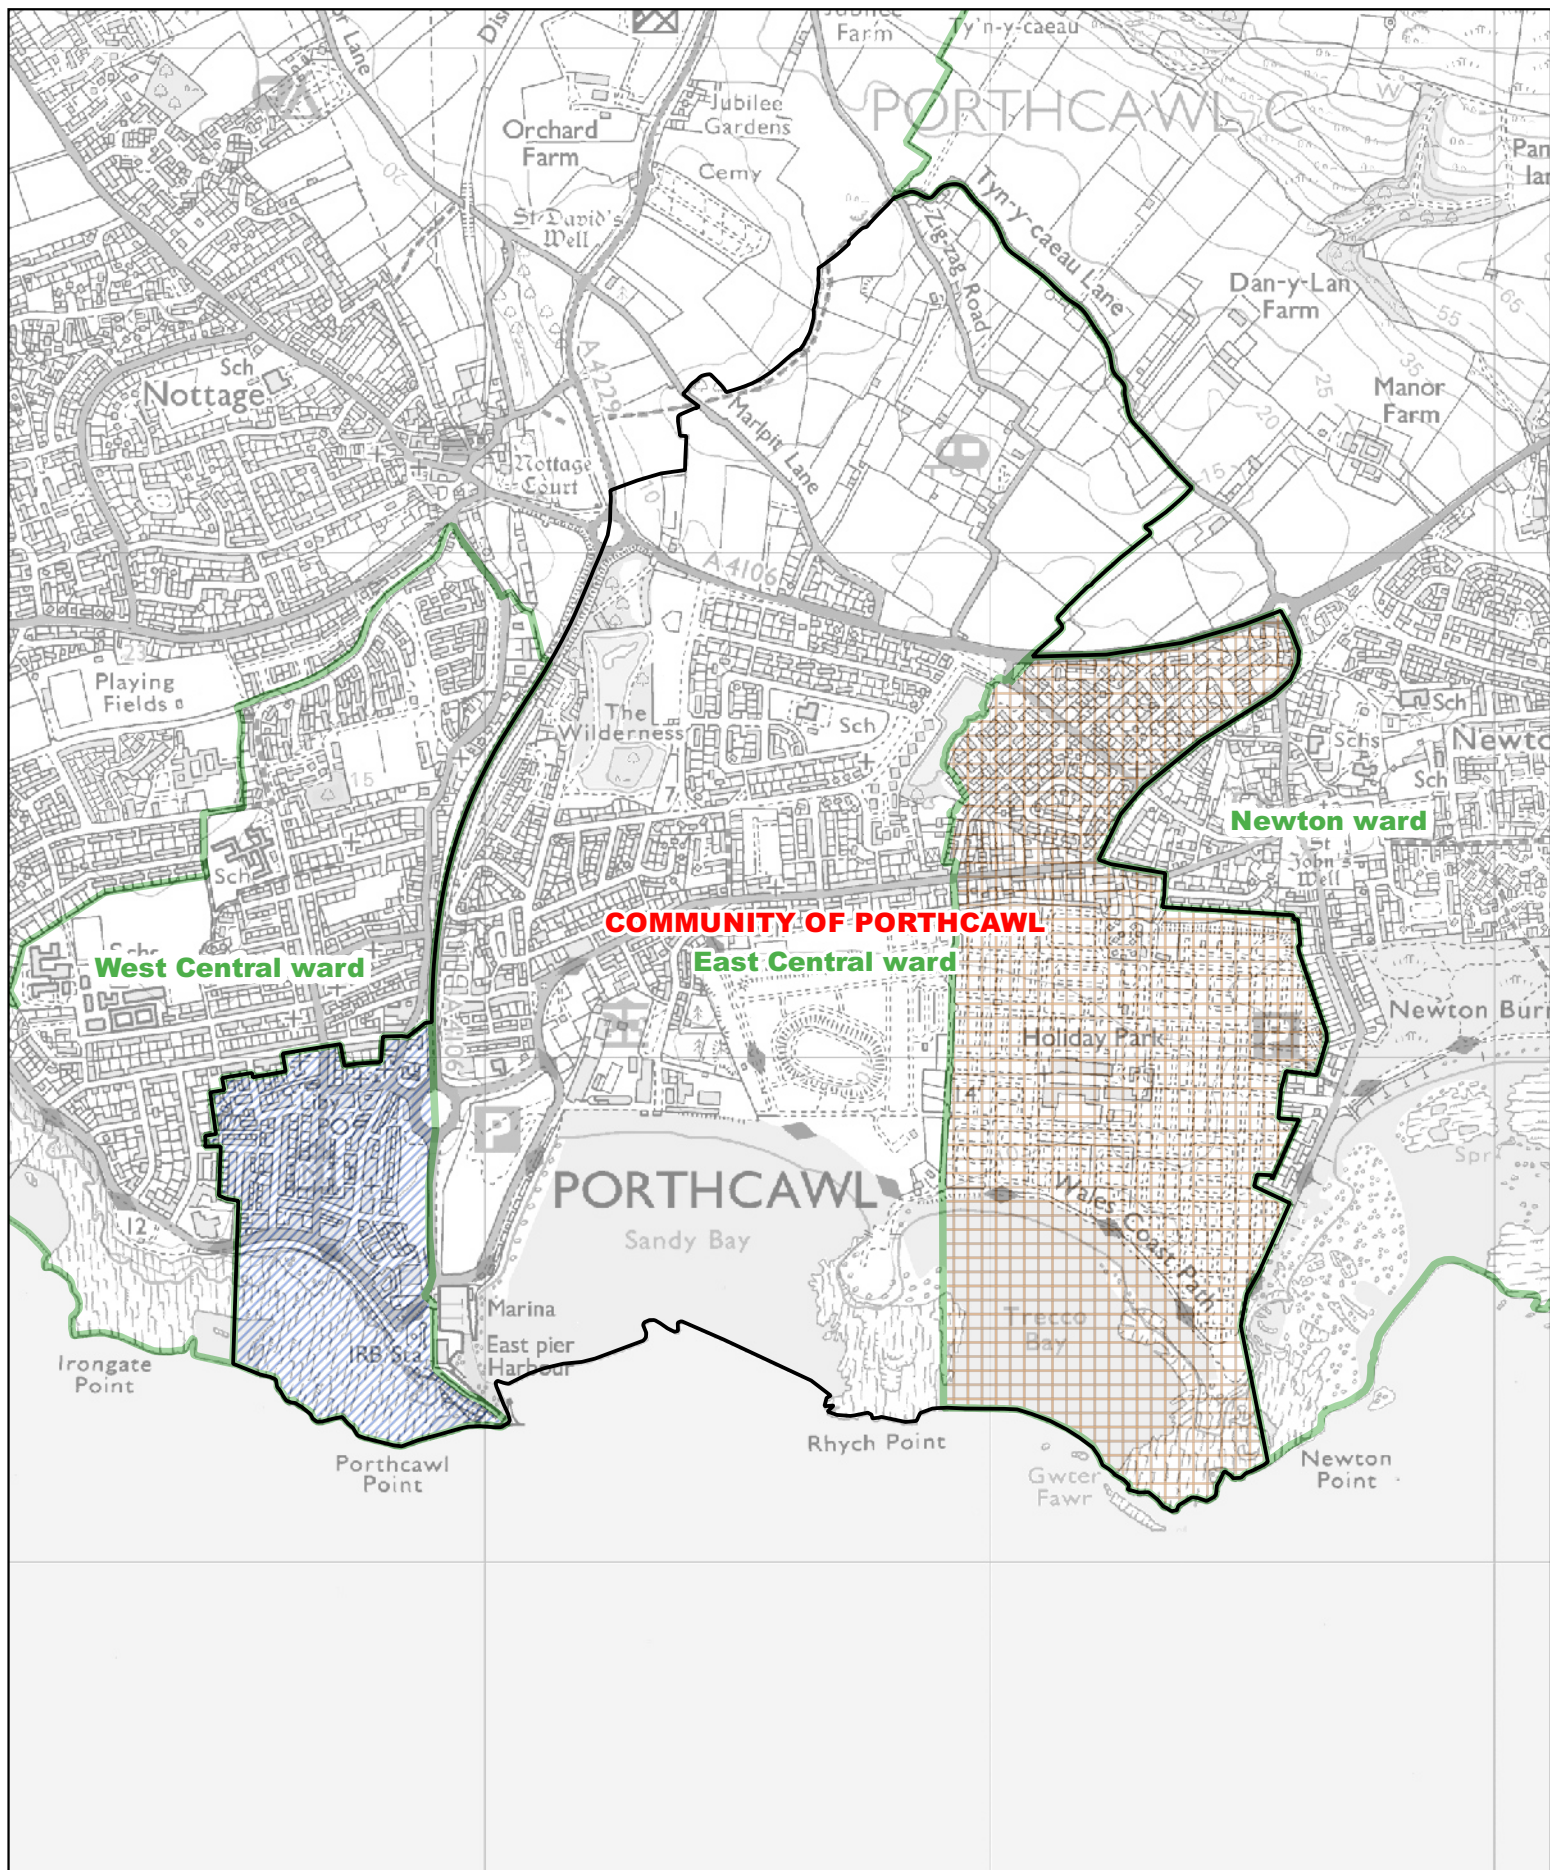

COMMUNITY OF BRACKLA
Brackla East Central ward

 Area of the Brackla East Central ward of the community of Brackla

1:8,000

0 300 600 m

 Area of the Brackla East ward of the community of Brackla

1:8,000

 Area transferred from the Nottage ward to the Rest Bay ward

 Previous community ward boundary

 Boundary of the Rest Bay ward of the community of Porthcawl

Map 6 of the County Borough of Bridgend (Electoral Arrangements) Order 2021

 Area transferred from the Rest Bay ward to the West Central ward

 Previous community ward boundary

 Boundary of the West Central ward of the community of Porthcawl

0 70 140 m

1:2,000

Llywodraeth Cymru
Welsh Government

-  Area transferred from the Newtown ward to the East Central ward
-  Area transferred from the West Central ward to the East Central ward
-  Boundary of the East Central ward of the community of Porthcawl
-  Previous community ward boundary