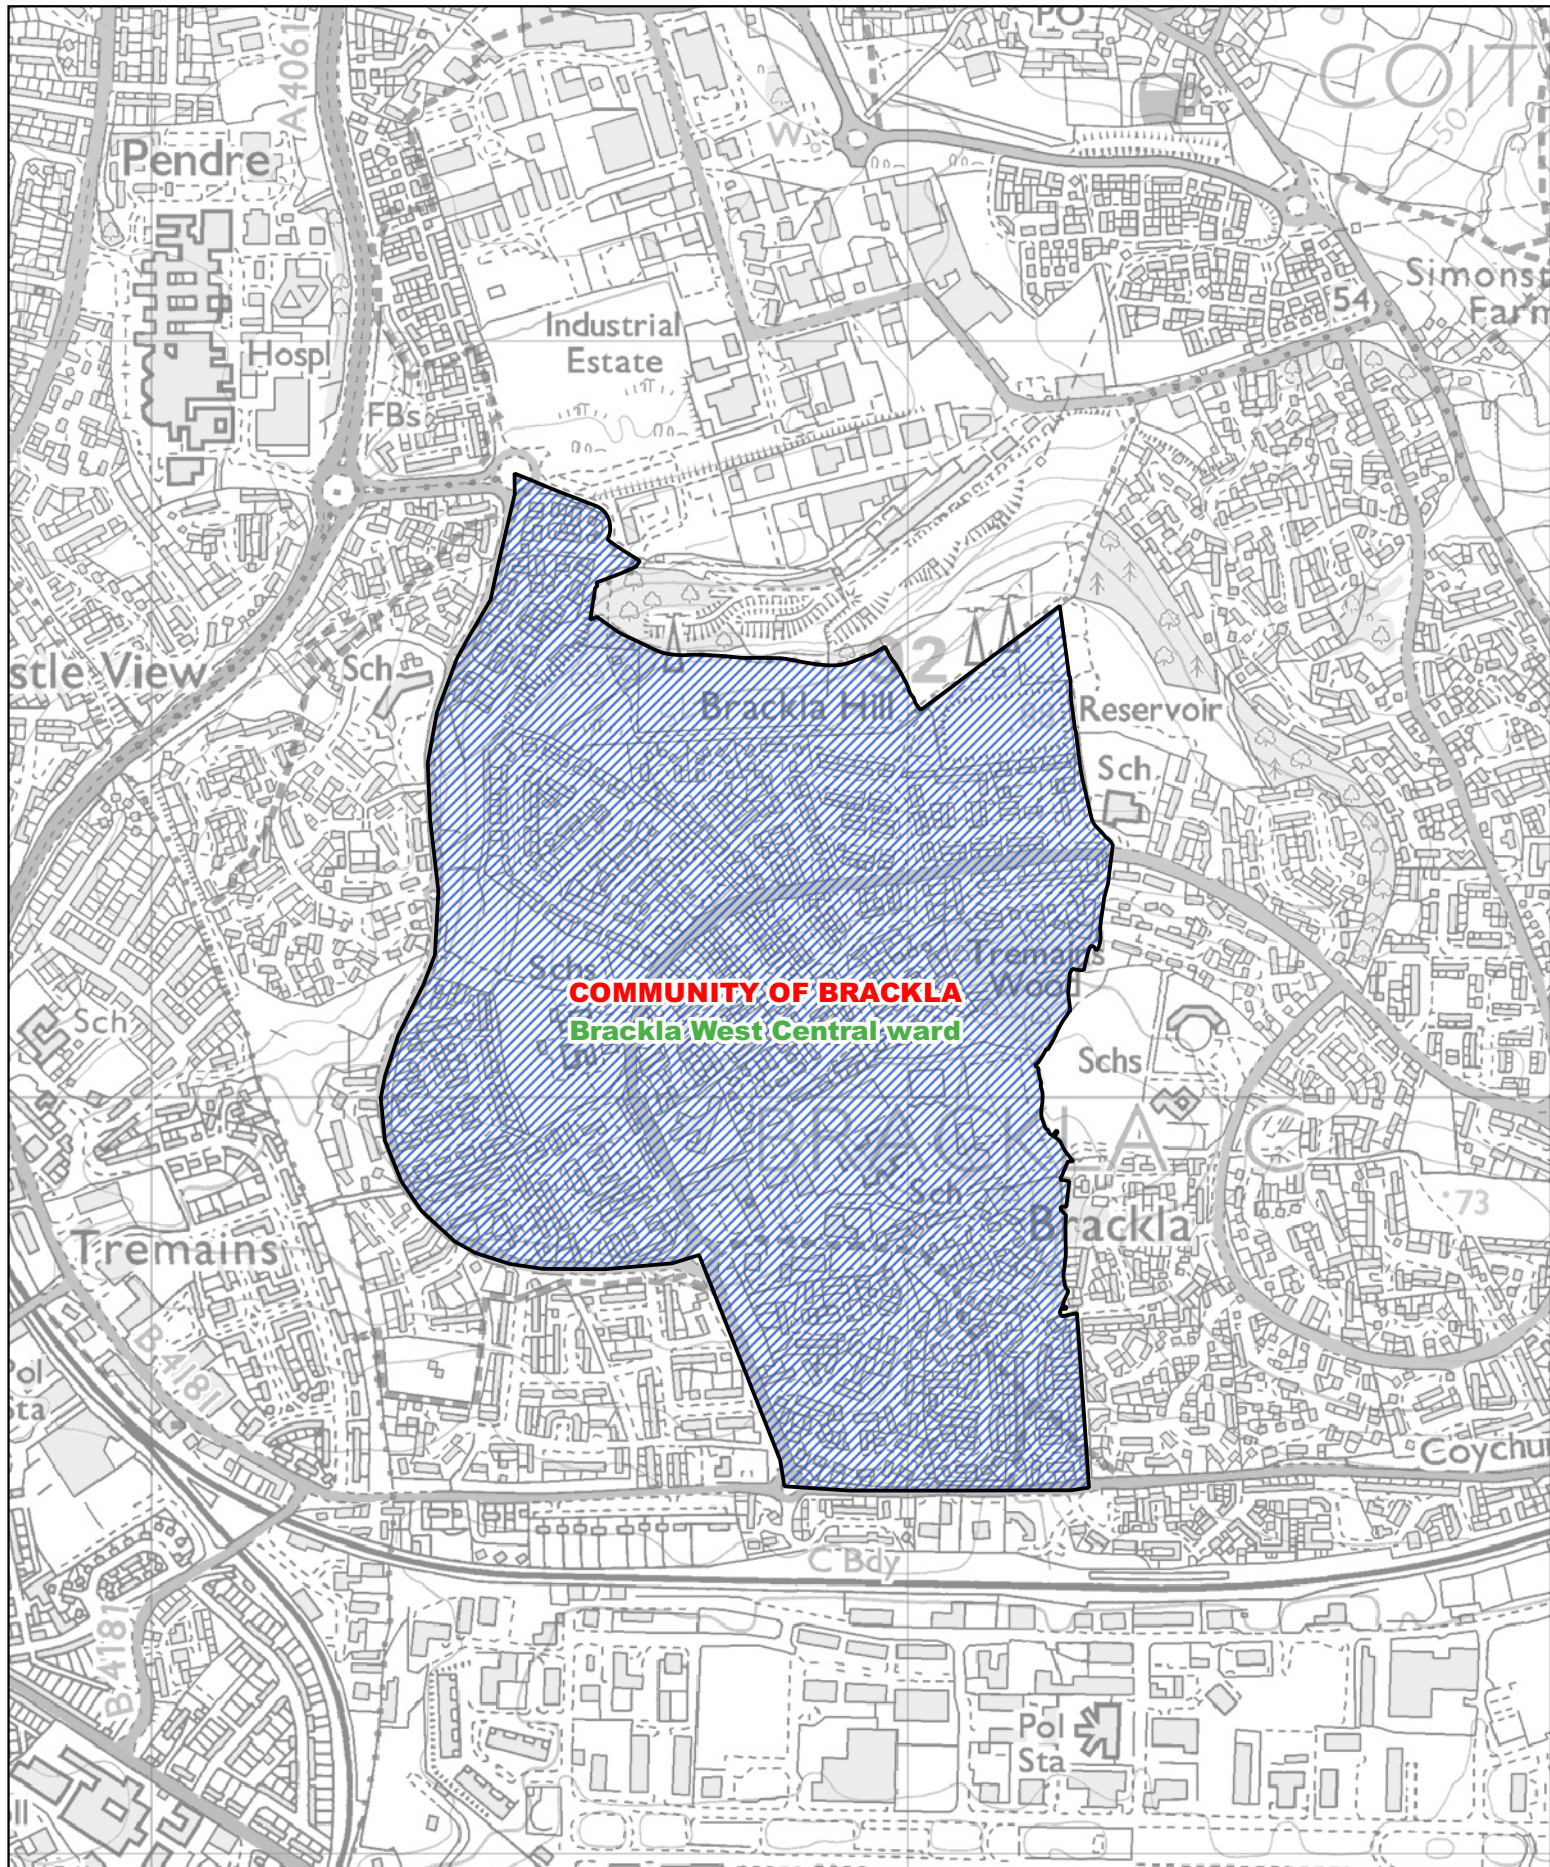

 Area of the Brackla West ward of the community of Brackla

0 300 600 m

1:10,000

Llywodraeth Cymru
Welsh Government

 Area of the Brackla West Central ward of the community of Brackla

1:10,000

Llywodraeth Cymru
Welsh Government

COMMUNITY OF BRACKLA
Brackla East Central ward

 Area of the Brackla East Central ward of the community of Brackla

1:8,000

0 300 600 m

 Area of the Brackla East ward of the community of Brackla

1:8,000

 Area transferred from the Nottage ward to the Rest Bay ward

 Previous community ward boundary

 Boundary of the Rest Bay ward of the community of Porthcawl

Map 6 of the County Borough of Bridgend (Electoral Arrangements) Order 2021

 Area transferred from the Rest Bay ward to the West Central ward

 Previous community ward boundary

 Boundary of the West Central ward of the community of Porthcawl

0 70 140 m

1:2,000

Llywodraeth Cymru
Welsh Government

-  Area transferred from the Newtown ward to the East Central ward
-  Area transferred from the West Central ward to the East Central ward
-  Boundary of the East Central ward of the community of Porthcawl
-  Previous community ward boundary