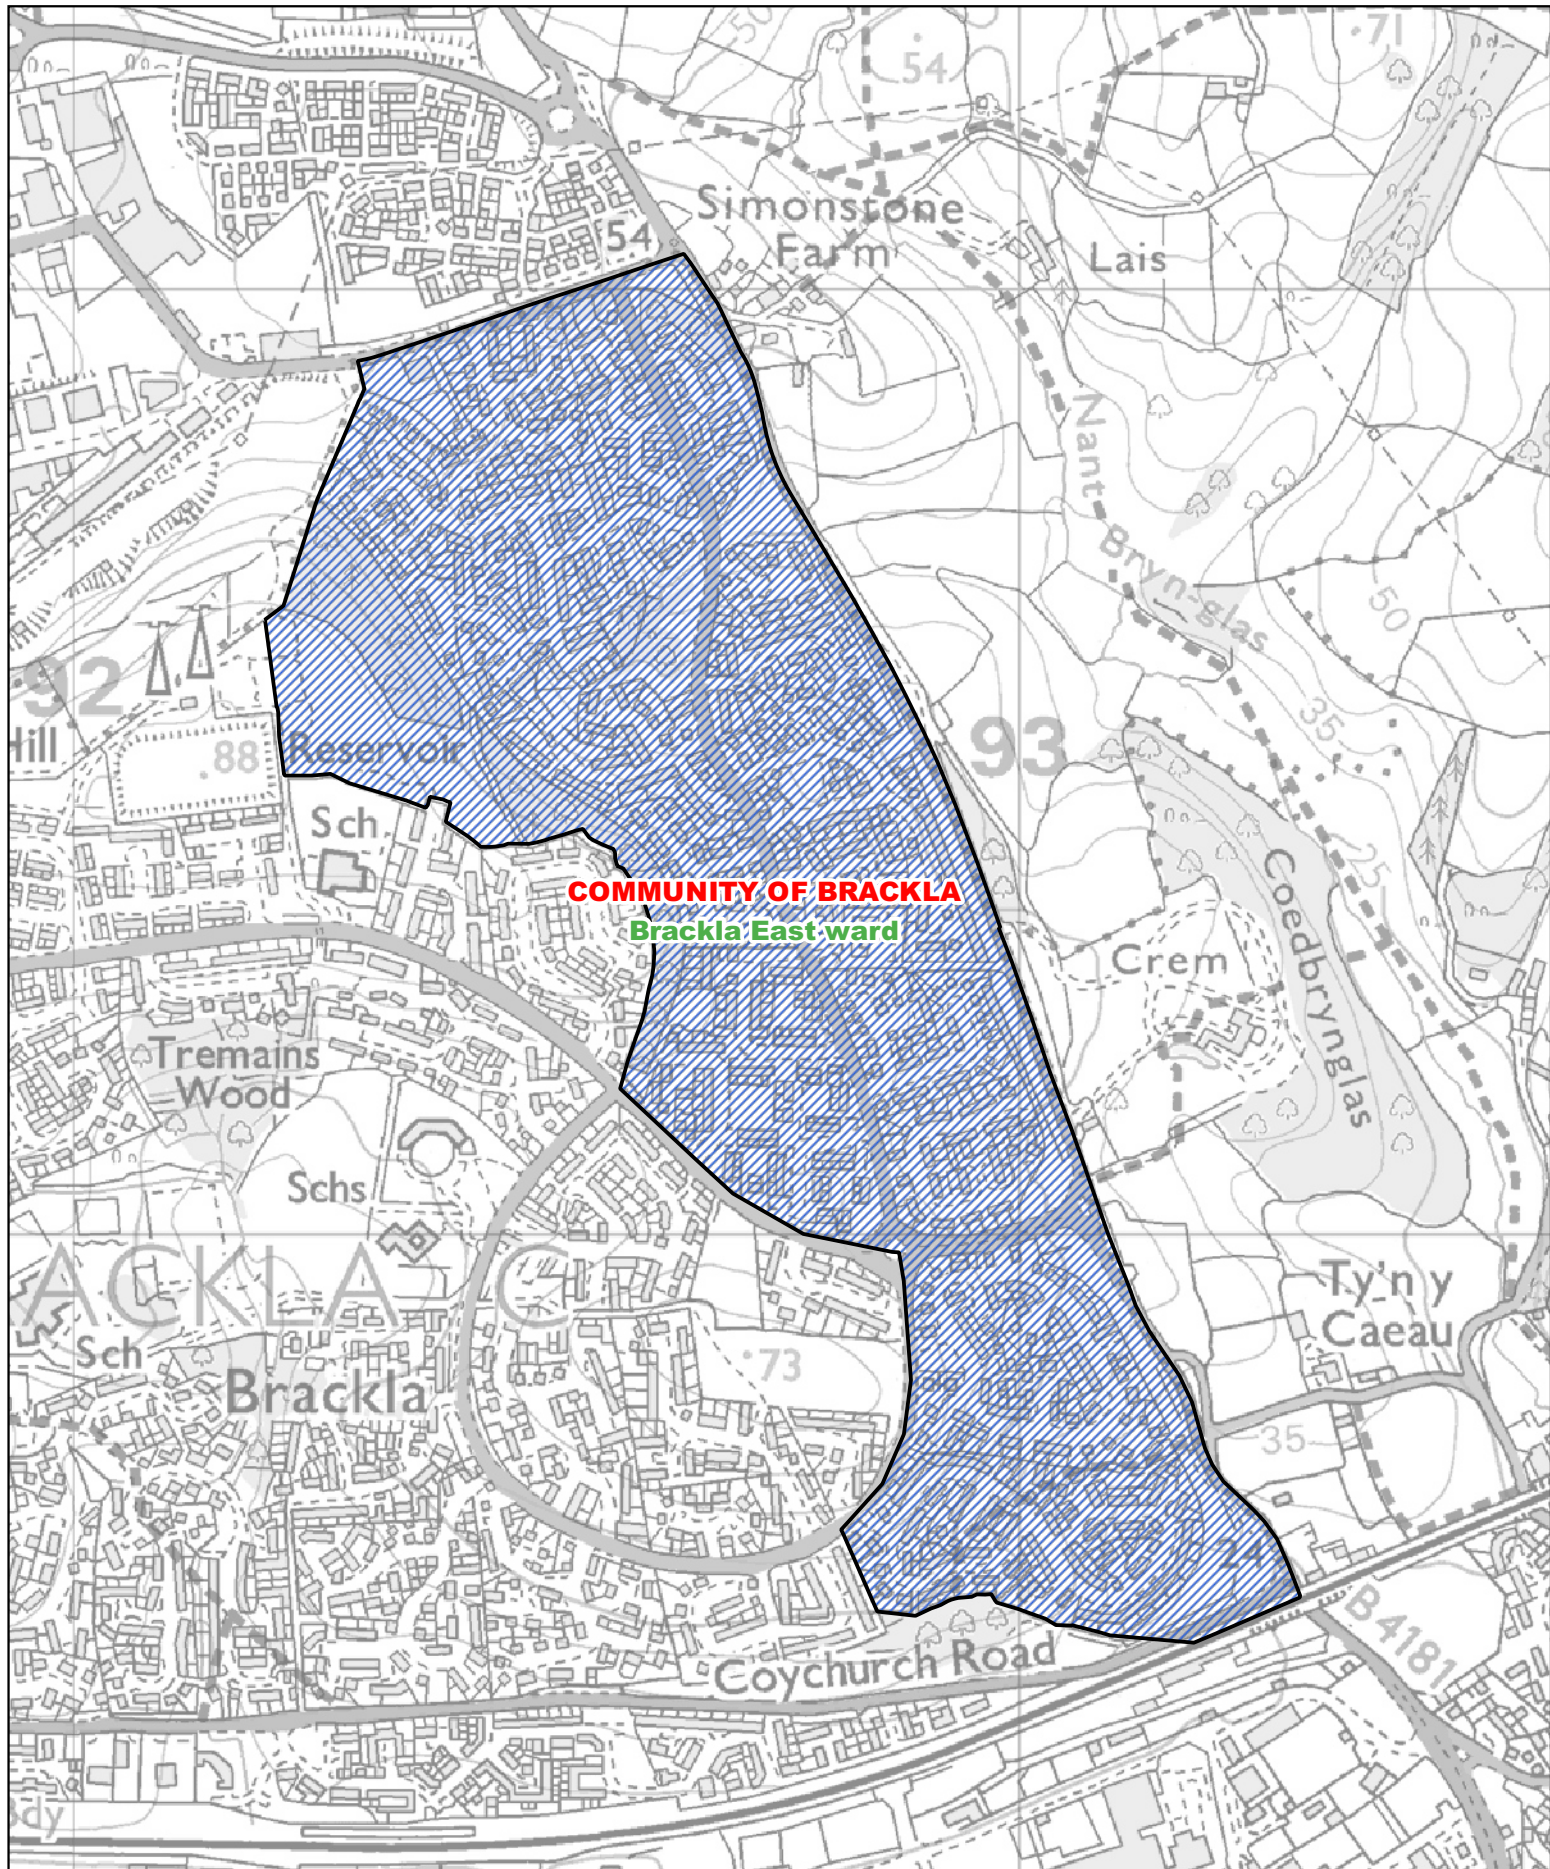

 Area of the Brackla West ward of the community of Brackla

0 300 600 m

1:10,000

Llywodraeth Cymru
Welsh Government

 Area of the Brackla West Central ward of the community of Brackla

1:10,000

Llywodraeth Cymru
Welsh Government

COMMUNITY OF BRACKLA
Brackla East Central ward

 Area of the Brackla East Central ward of the community of Brackla

1:8,000

0 300 600 m

 Area of the Brackla East ward of the community of Brackla

1:8,000

 Area transferred from the Nottage ward to the Rest Bay ward

 Previous community ward boundary

 Boundary of the Rest Bay ward of the community of Porthcawl

Map 6 of the County Borough of Bridgend (Electoral Arrangements) Order 2021

 Area transferred from the Rest Bay ward to the West Central ward

 Previous community ward boundary

 Boundary of the West Central ward of the community of Porthcawl

0 70 140 m

1:2,000

Llywodraeth Cymru
Welsh Government

-  Area transferred from the Newtown ward to the East Central ward
-  Area transferred from the West Central ward to the East Central ward
-  Boundary of the East Central ward of the community of Porthcawl
-  Previous community ward boundary