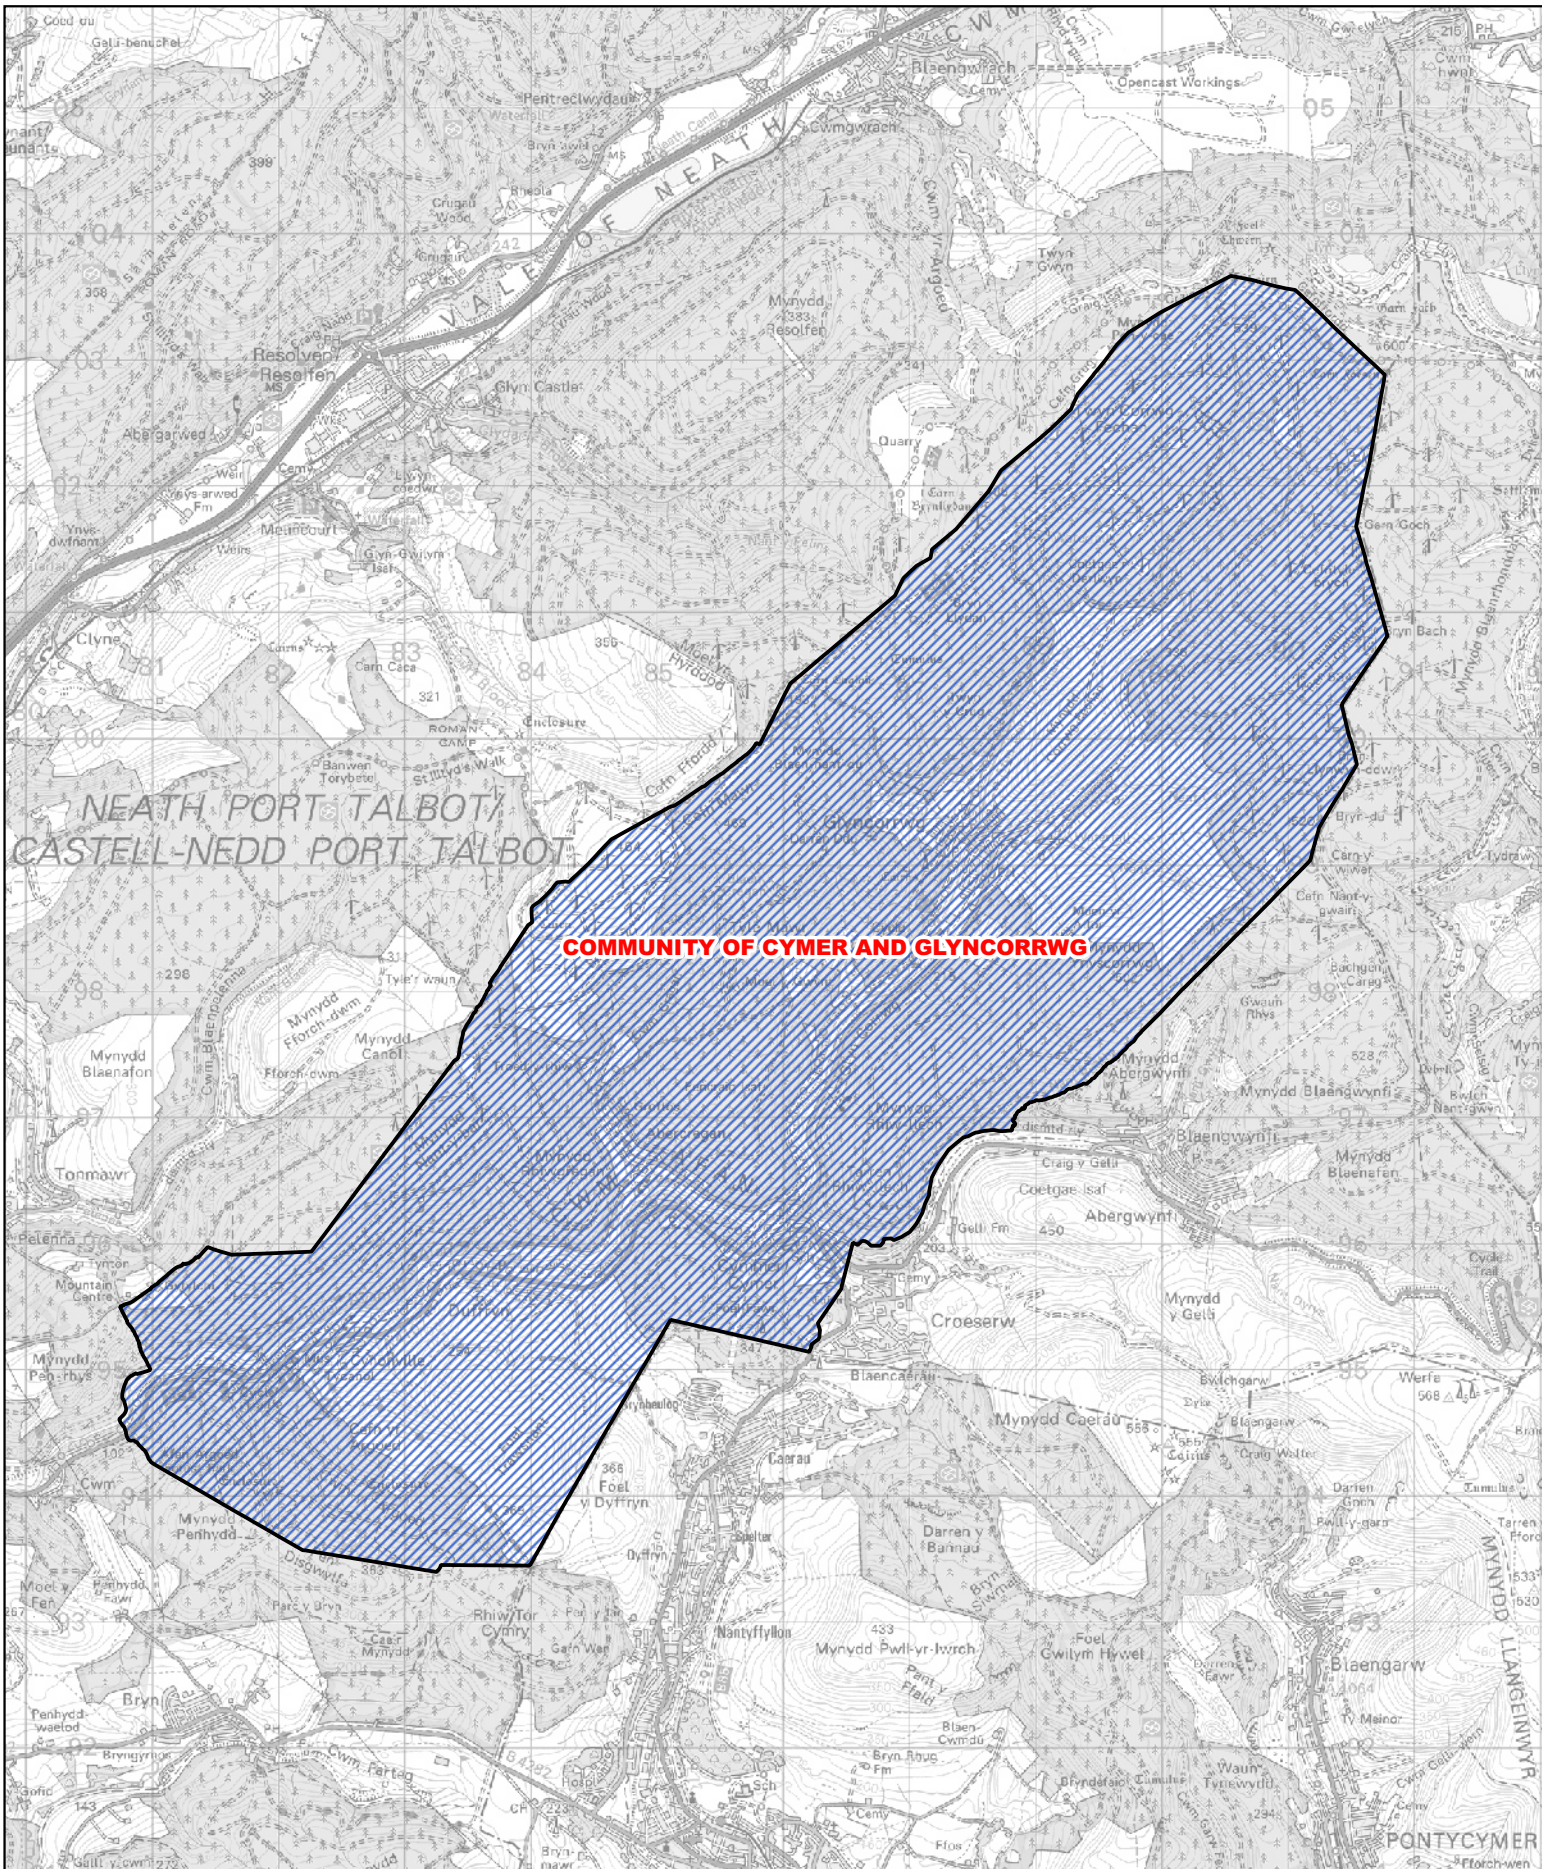

-  Area transferred from the Pontardawe ward to the Trebanos ward
-  New boundary between the wards of Trebanos and Pontardawe of the town of Pontardawe
-  Previous community ward boundary

1:5,000

Map 2 of the County Borough of Neath Port Talbot (Electoral Arrangements) Order 2021

- Area transferred from the West Central ward to the East Central ward
- Previous community ward boundary
- New boundary of the East Central ward of the town of Coedffranc

-  Area transferred from the community of Blaenhonddan to the community of Dyffryn Clydach
-  New boundary between the community of Blaenhonddan and the community of Dyffryn Clydach
-  Previous boundary between the community of Blaenhonddan and the community of Dyffryn Clydach

1:8,000

**COMMUNITY OF GWYNFI AND CROESERW**

 New community of Gwynfi and Croeserw

1:30,000

 New community of Cymer and Glyncorrwg

0 2,000 4,000 m

1:60,000