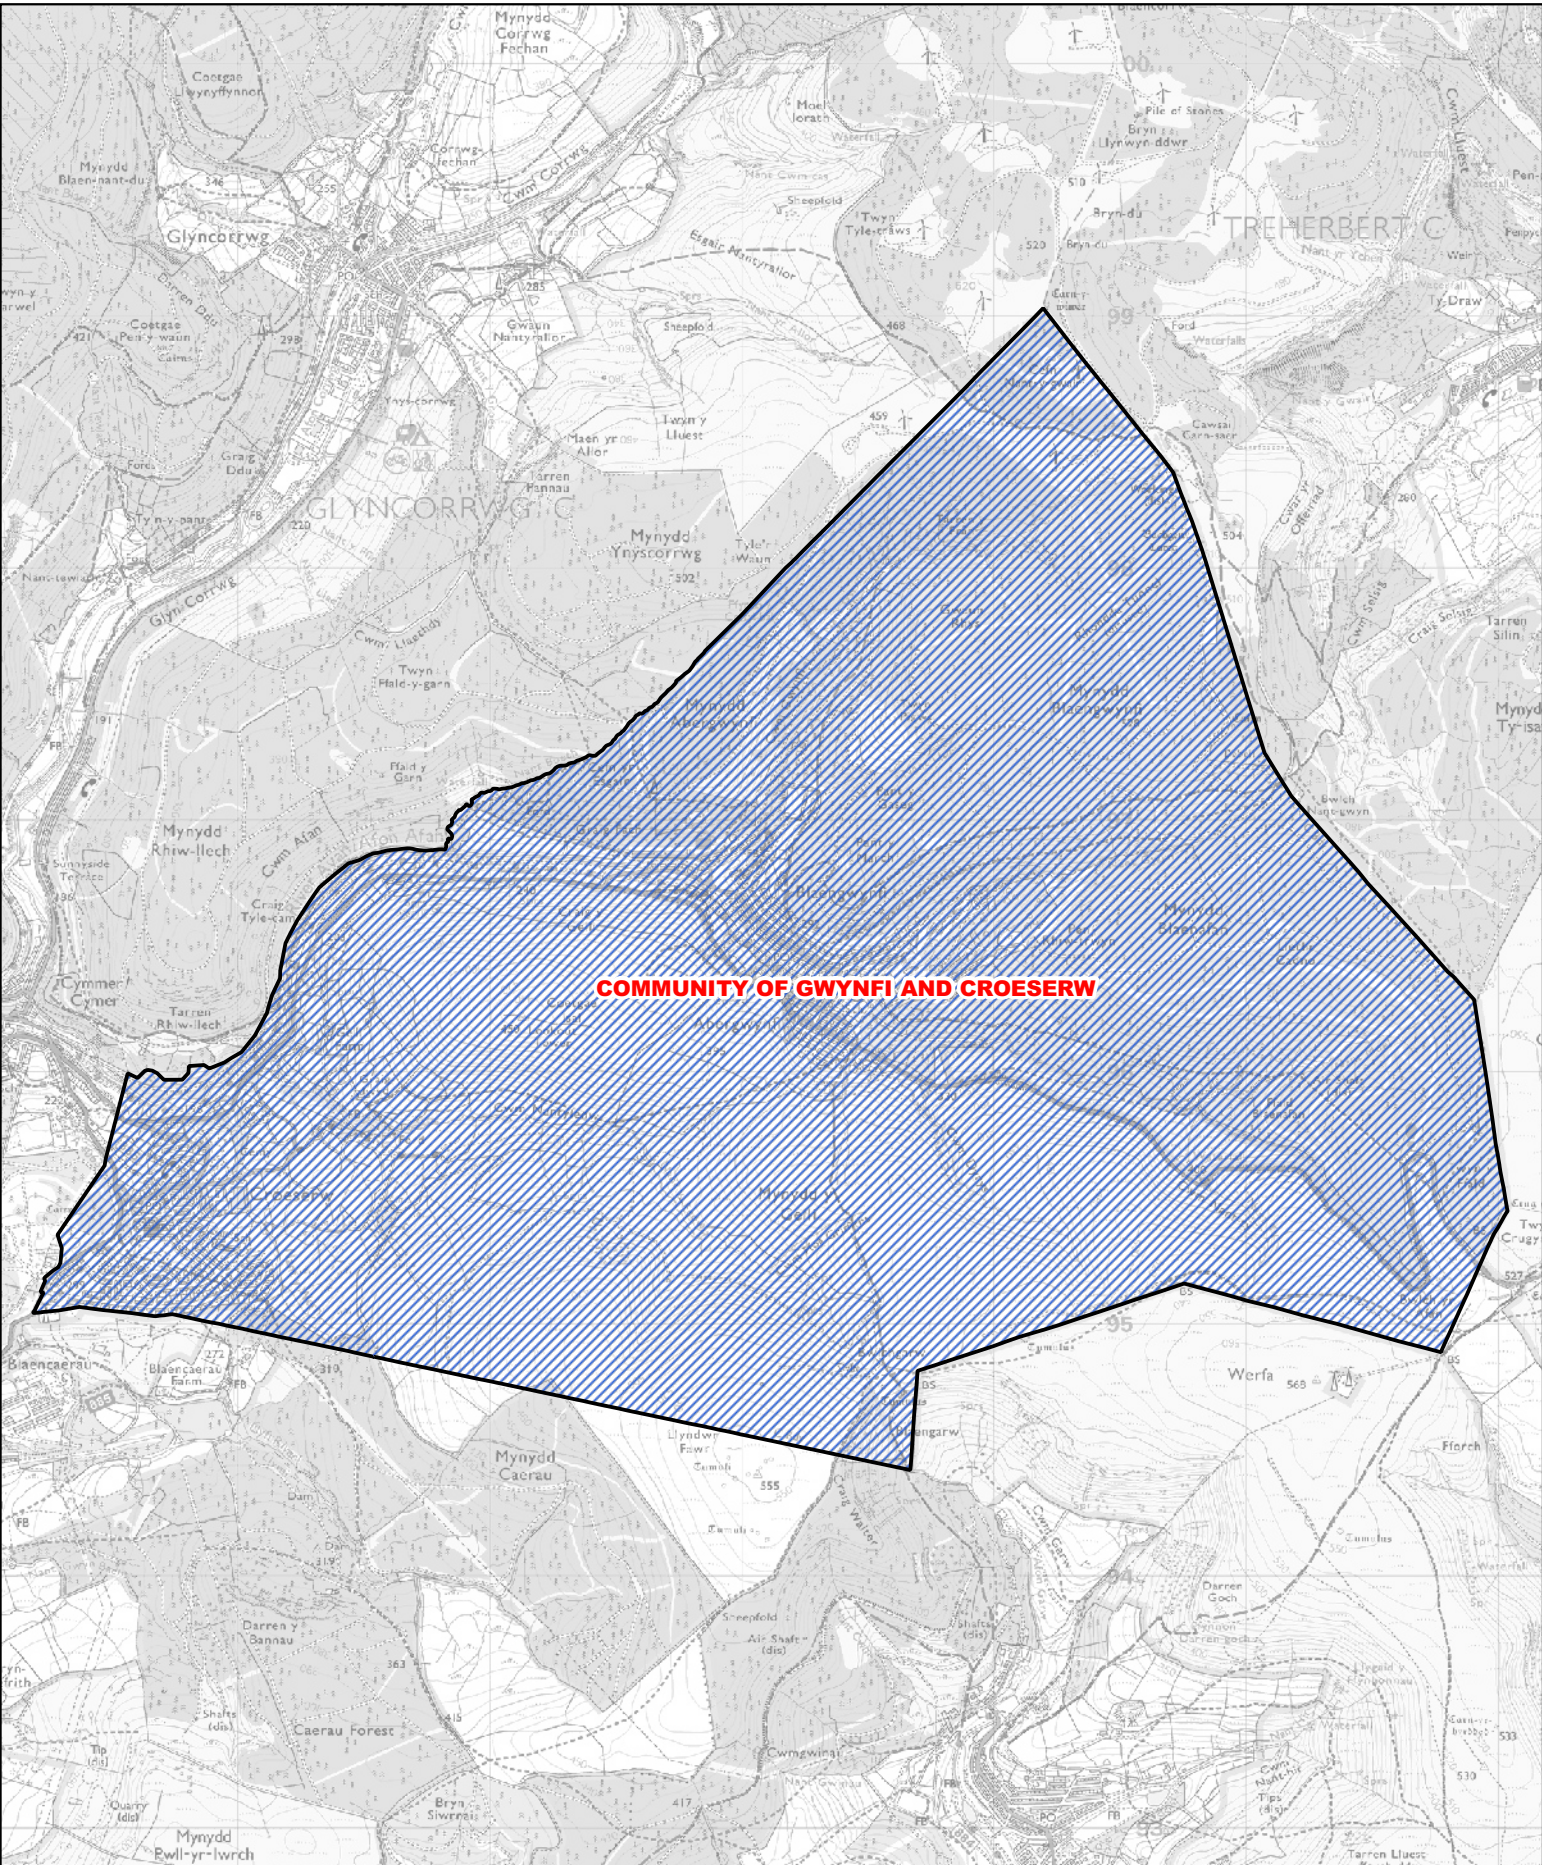

-  Area transferred from the Pontardawe ward to the Trebanos ward
-  New boundary between the wards of Trebanos and Pontardawe of the town of Pontardawe
-  Previous community ward boundary

1:5,000

Map 2 of the County Borough of Neath Port Talbot (Electoral Arrangements) Order 2021

- Area transferred from the West Central ward to the East Central ward
- Previous community ward boundary
- New boundary of the East Central ward of the town of Coedffranc

-  Area transferred from the community of Blaenhonddan to the community of Dyffryn Clydach
-  New boundary between the community of Blaenhonddan and the community of Dyffryn Clydach
-  Previous boundary between the community of Blaenhonddan and the community of Dyffryn Clydach

1:8,000

**COMMUNITY OF GWYNFI AND CROESERW**

 New community of Gwynfi and Croeserw

1:30,000

 New community of Cymer and Glyncorrwg

0 2,000 4,000 m

1:60,000