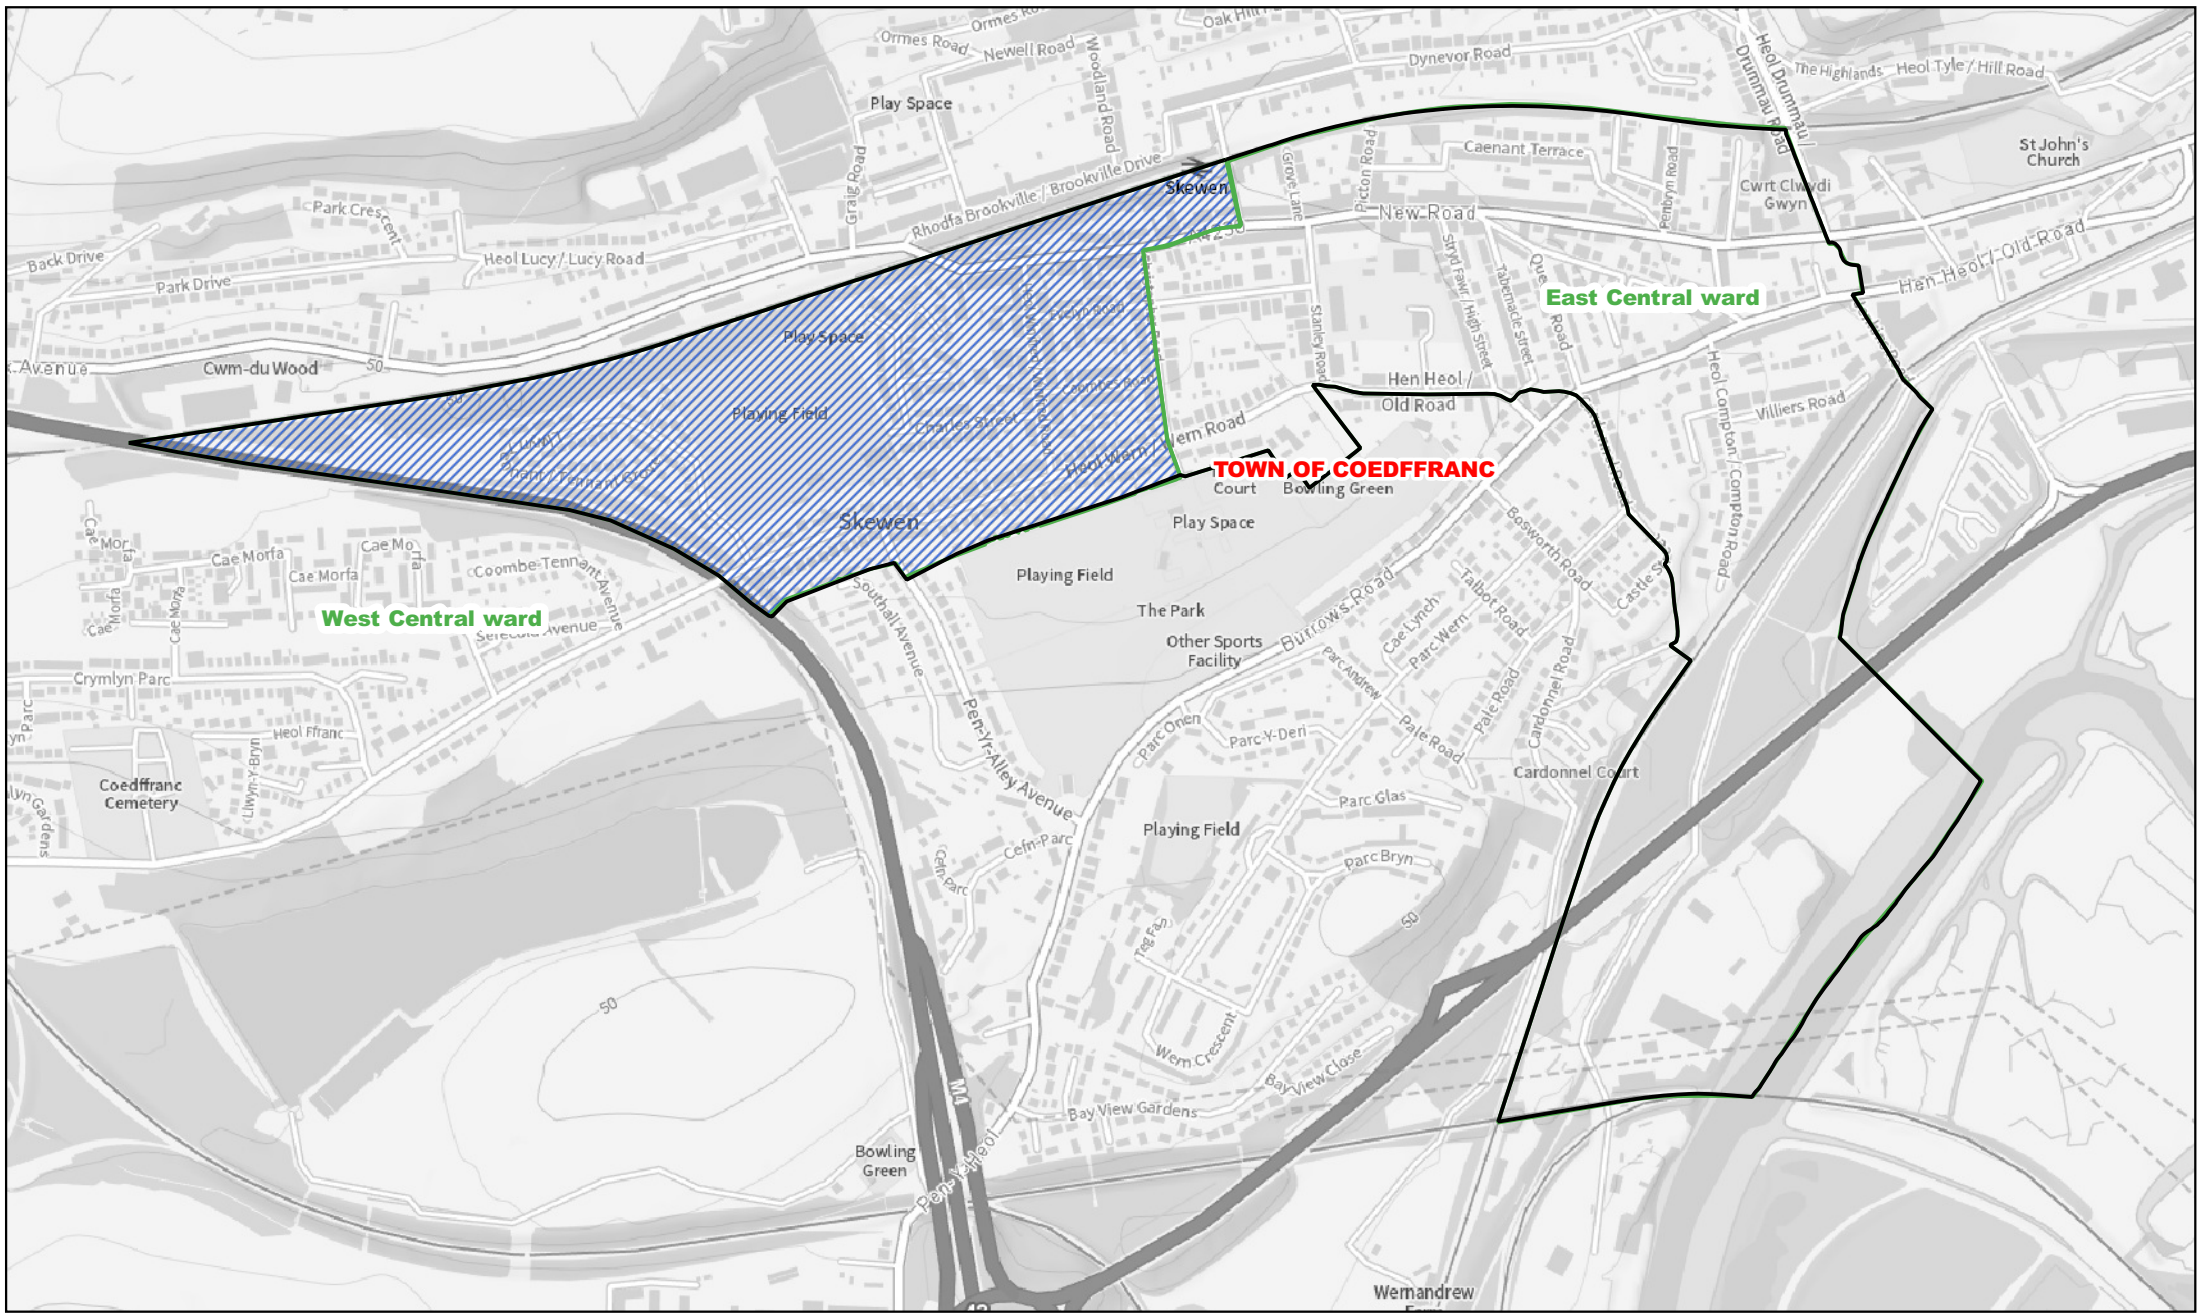

-  Area transferred from the Pontardawe ward to the Trebanos ward
-  New boundary between the wards of Trebanos and Pontardawe of the town of Pontardawe
-  Previous community ward boundary

1:5,000

Map 2 of the County Borough of Neath Port Talbot (Electoral Arrangements) Order 2021

- Area transferred from the West Central ward to the East Central ward
- Previous community ward boundary
- New boundary of the East Central ward of the town of Coedffranc

-  Area transferred from the community of Blaenhonddan to the community of Dyffryn Clydach
-  New boundary between the community of Blaenhonddan and the community of Dyffryn Clydach
-  Previous boundary between the community of Blaenhonddan and the community of Dyffryn Clydach