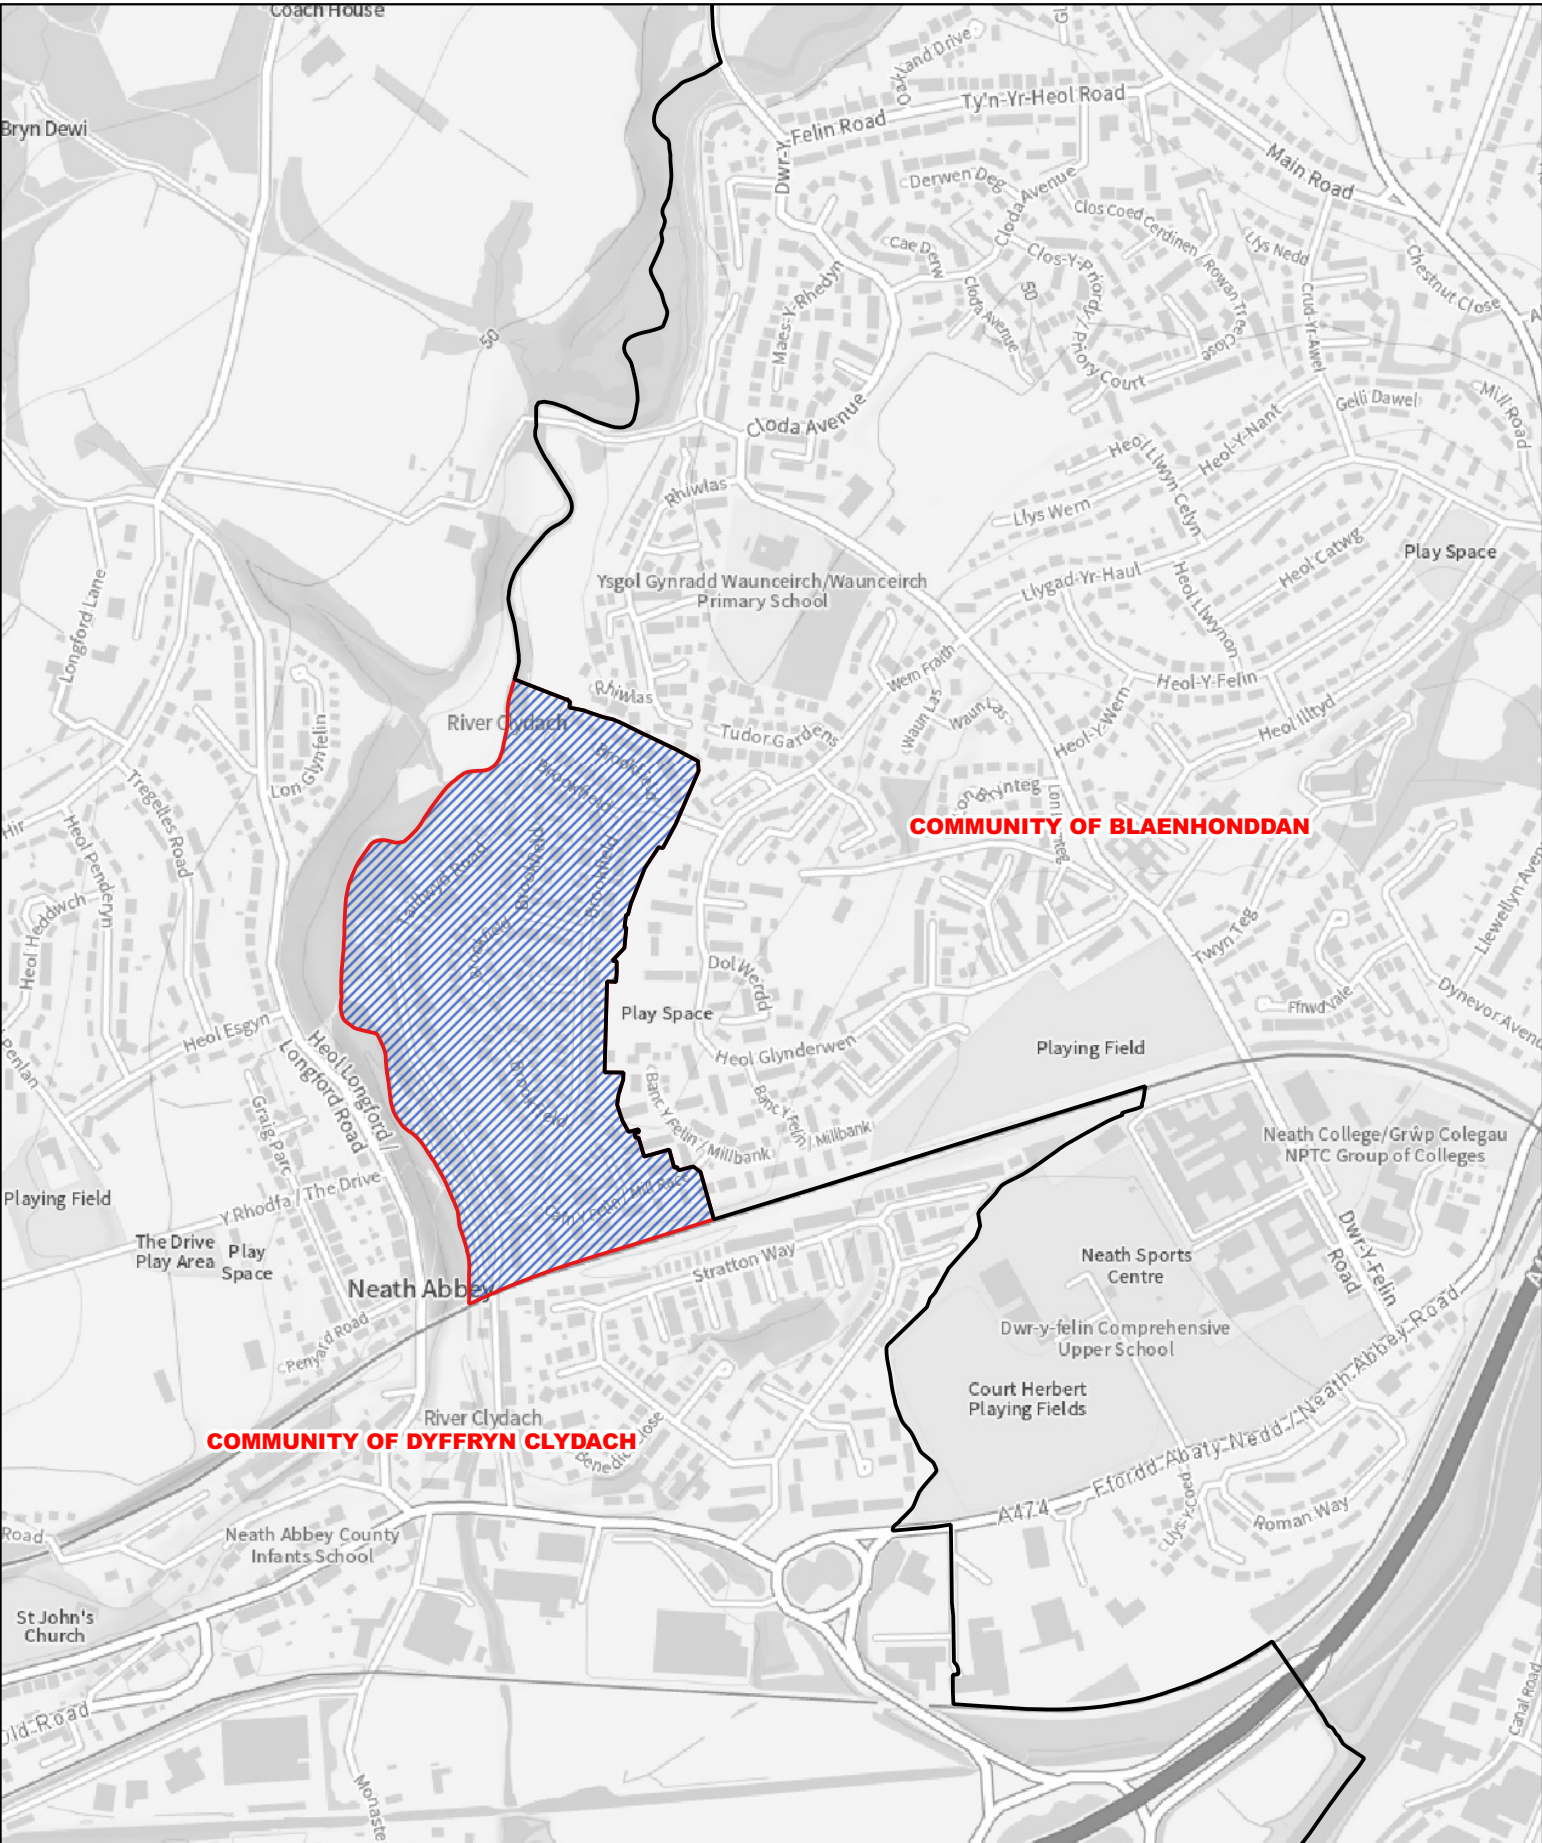

-  Area transferred from the Pontardawe ward to the Trebanos ward
-  New boundary between the wards of Trebanos and Pontardawe of the town of Pontardawe
-  Previous community ward boundary

1:5,000

Map 2 of the County Borough of Neath Port Talbot (Electoral Arrangements) Order 2021

- Area transferred from the West Central ward to the East Central ward
- Previous community ward boundary
- New boundary of the East Central ward of the town of Coedffranc

-  Area transferred from the community of Blaenhonddan to the community of Dyffryn Clydach
-  New boundary between the community of Blaenhonddan and the community of Dyffryn Clydach
-  Previous boundary between the community of Blaenhonddan and the community of Dyffryn Clydach

1:8,000

**COMMUNITY OF GWYNFI AND CROESERW**

 New community of Gwynfi and Croeserw

1:30,000

 New community of Cymer and Glyncorrwg

0 2,000 4,000 m

1:60,000