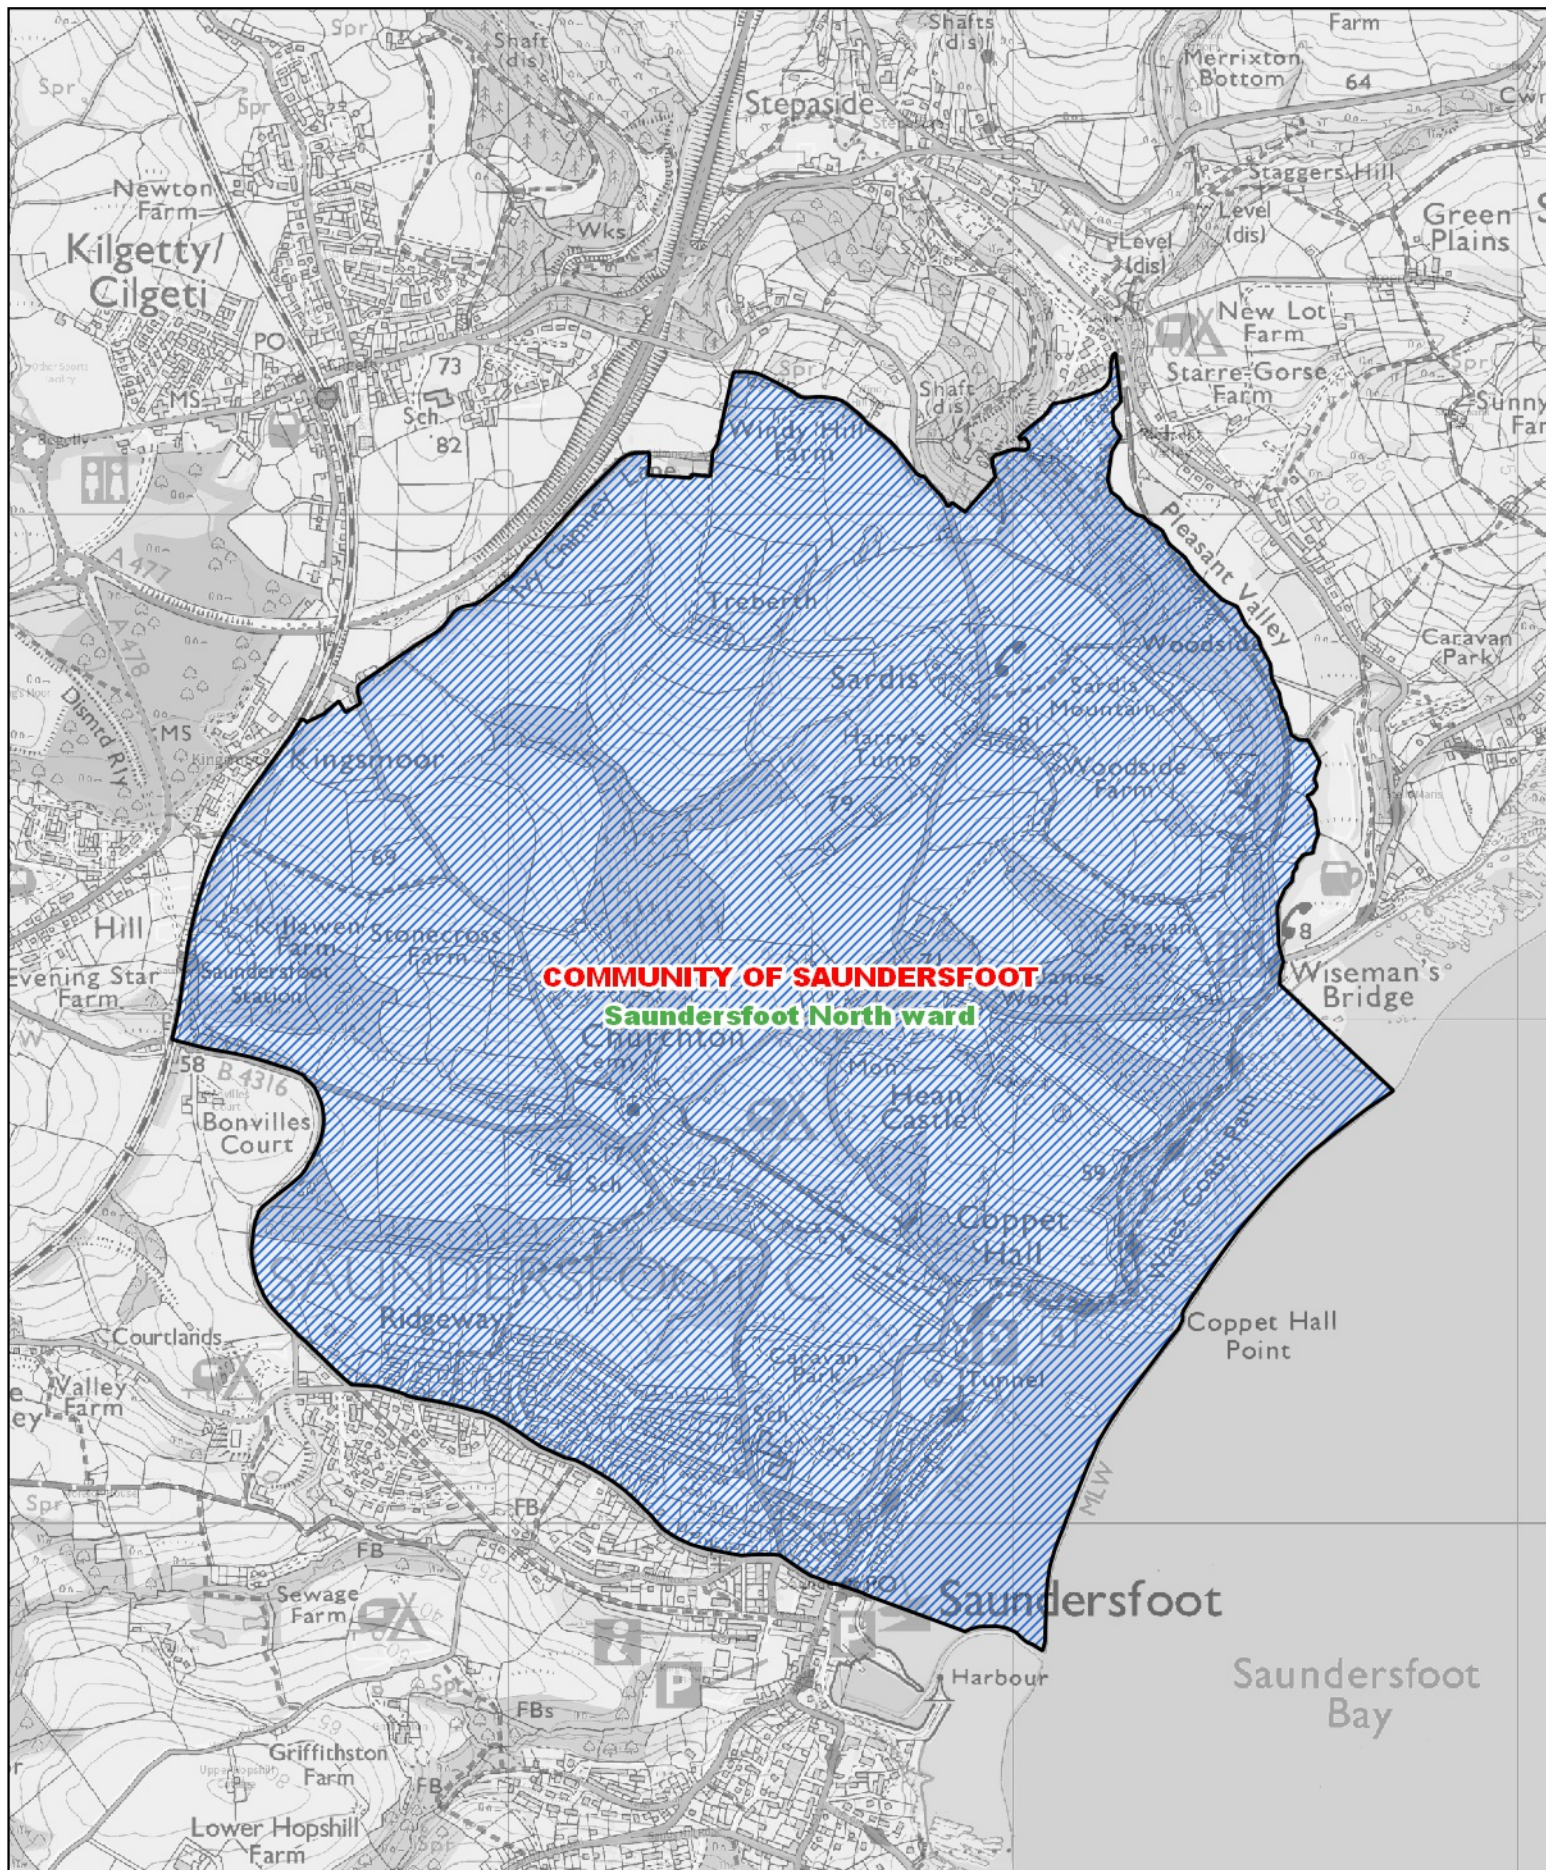

Area of the Saundersfoot North ward of the community of Saundersfoot