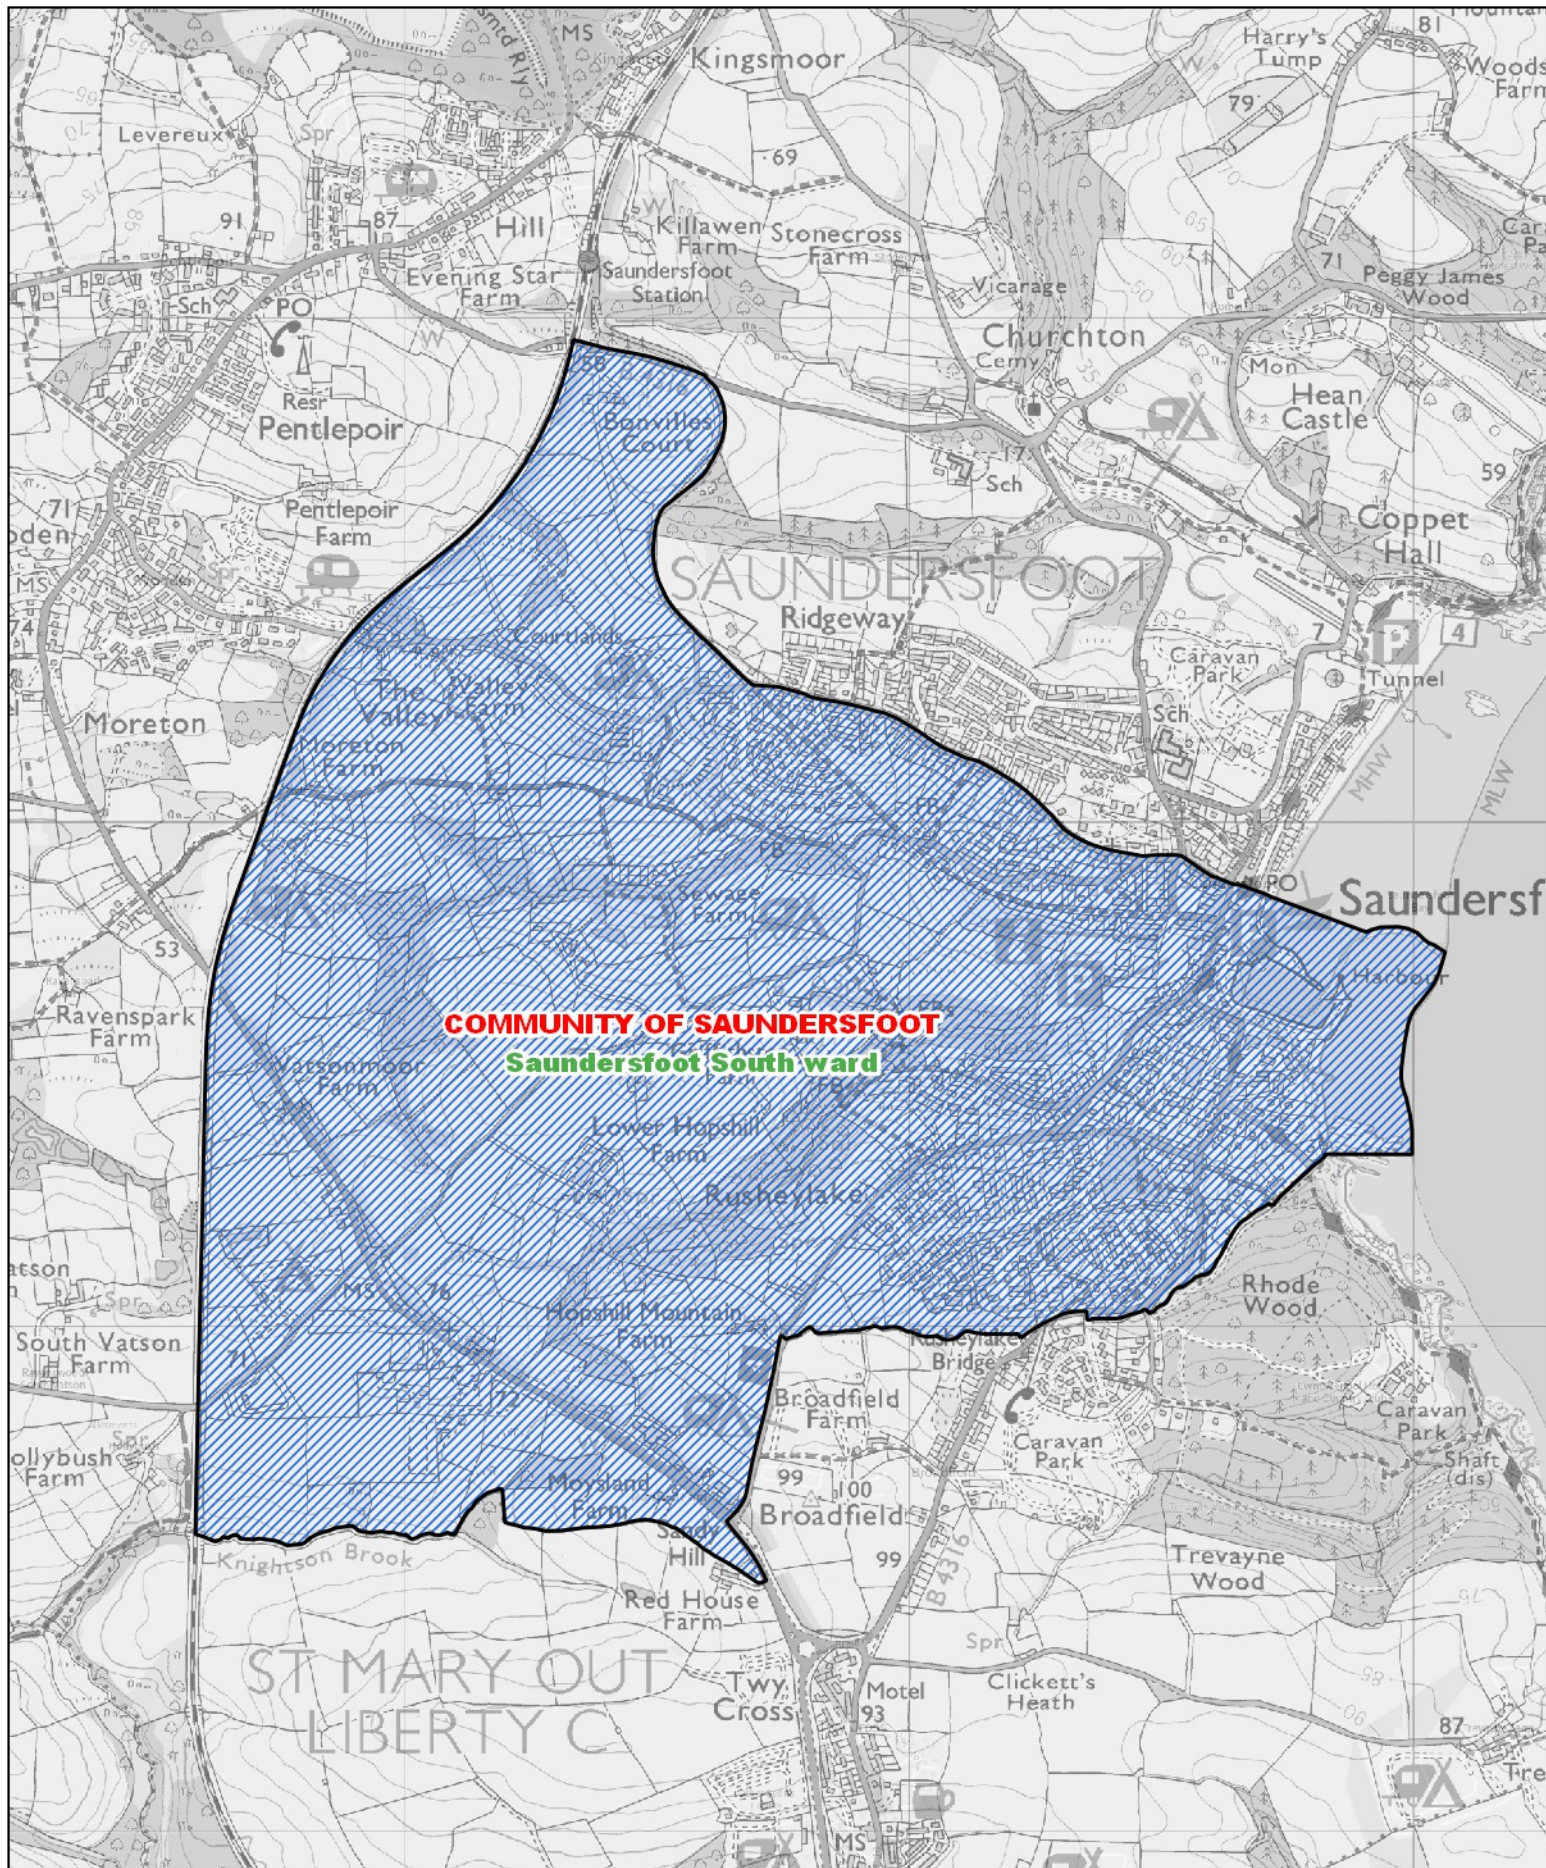

COMMUNITY OF SAUNDERSFOOT
Saundersfoot South ward

Area of the Saundersfoot South ward of the community of Saundersfoot

1:15,000