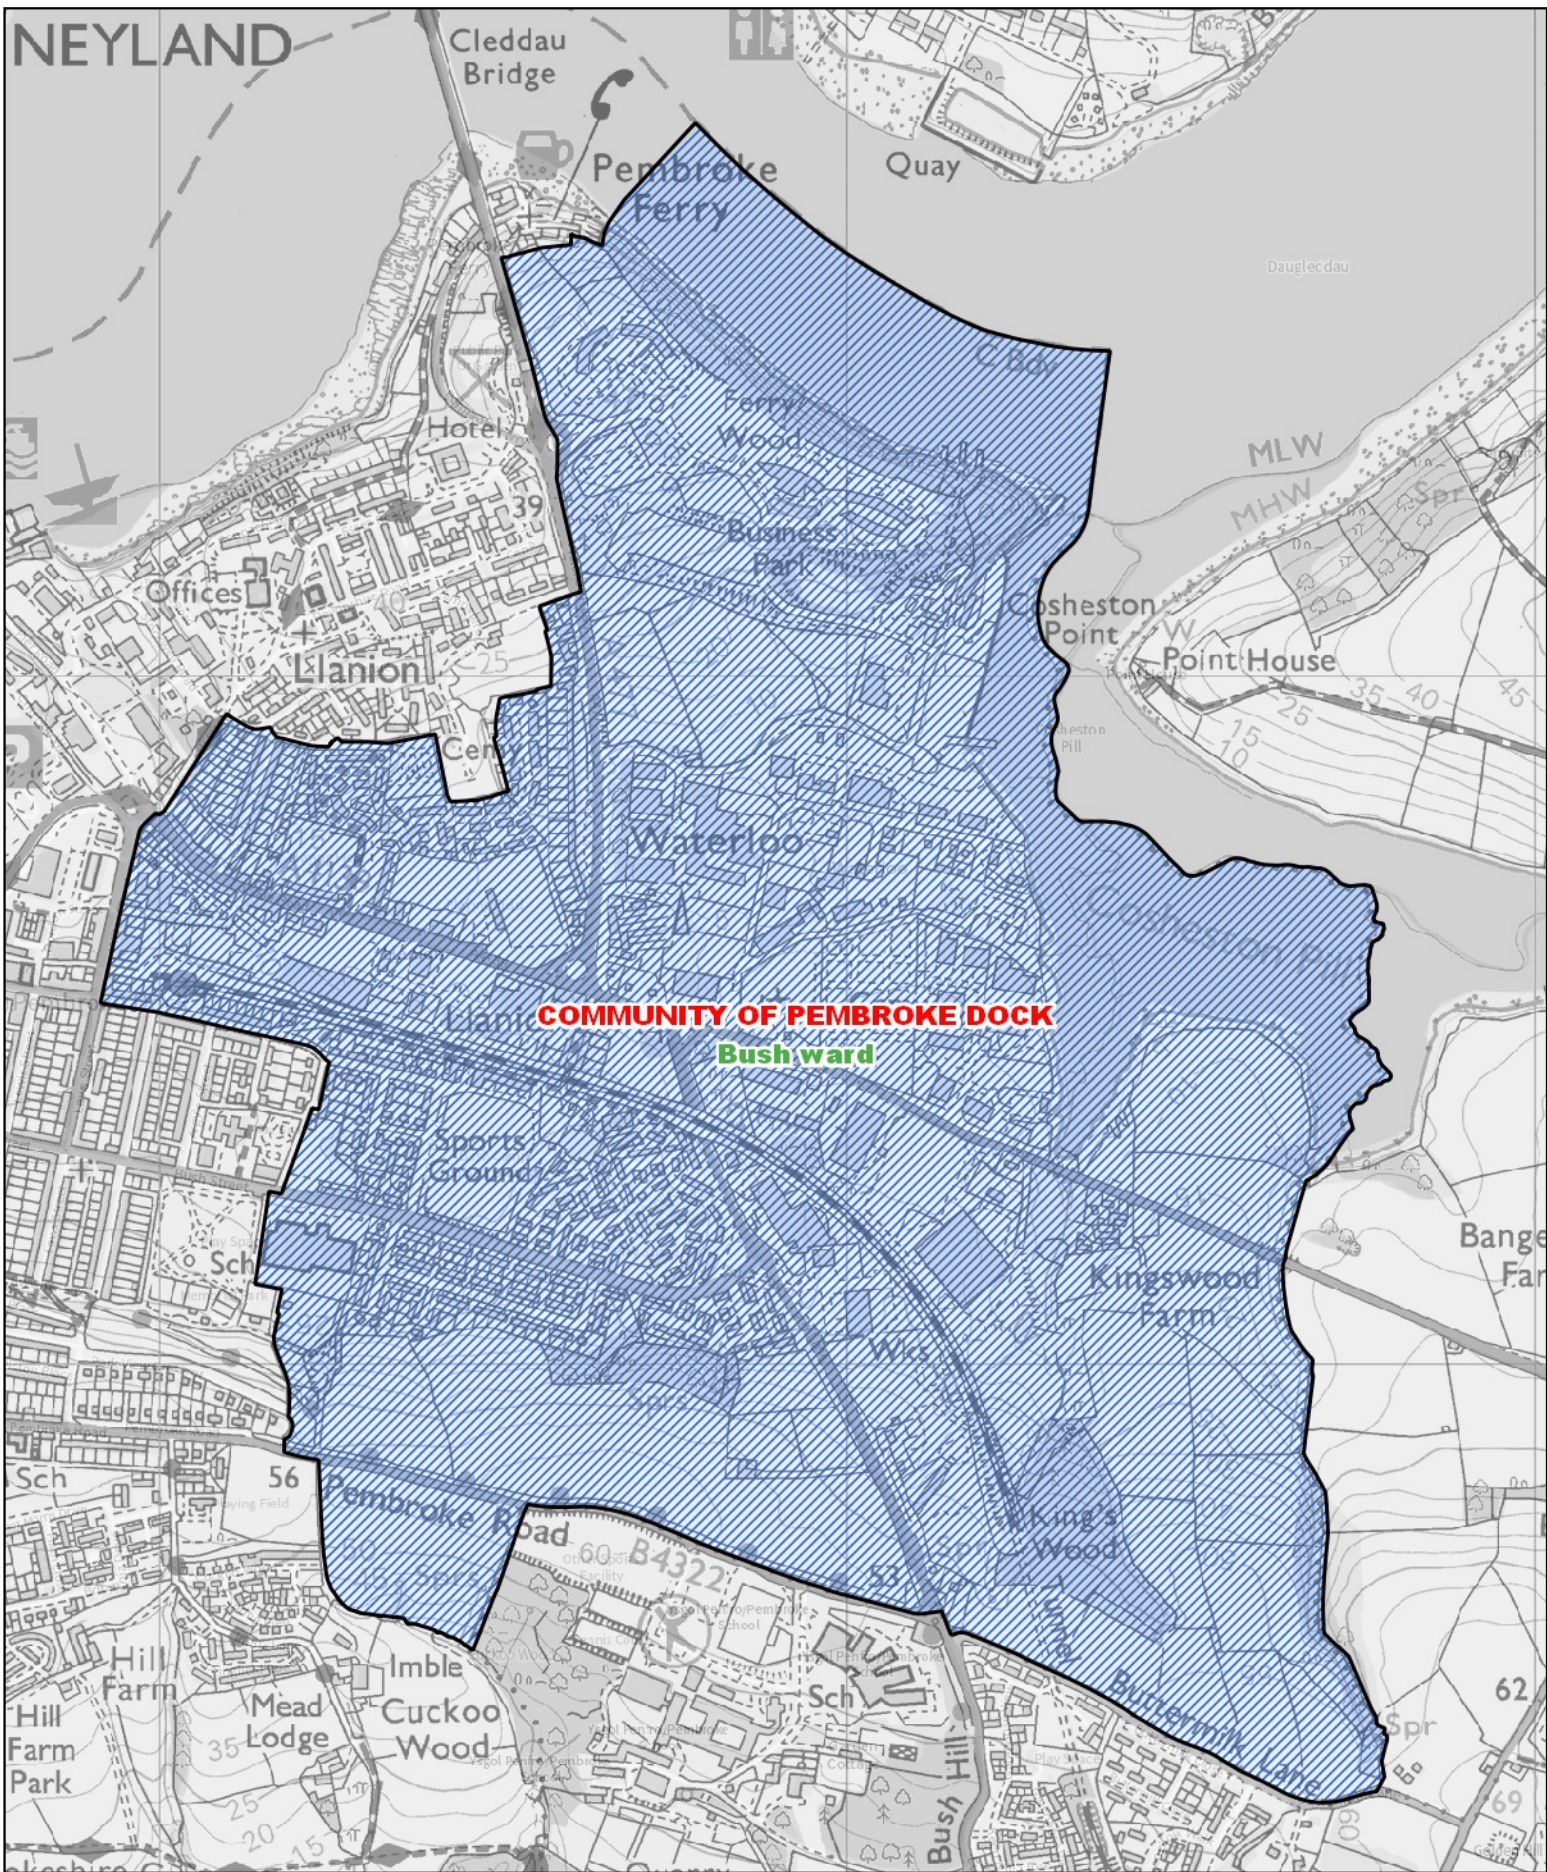

COMMUNITY OF MILFORD HAVEN
Central ward

- Area transferred from the Hakin ward of the community of Milford Haven to the Central ward of the community of Milford Haven
- New boundary of the Central ward of the community of Milford Haven
- Previous community ward boundary

-  Area transferred from the North ward of the community of Milford Haven to the East ward of the community of Milford Haven
-  New boundary of the East ward of the community of Milford Haven
-  Previous community ward boundary

1:2,800

-  Area transferred from the St Michael ward of the community of Pembroke to the St Mary South ward of the community of Pembroke
-  Previous community ward boundary
-  New boundary of the St Mary South ward of the community of Pembroke

1:12,000

COMMUNITY OF PEMBROKE DOCK
Central ward

 Area of the Central ward of the community of Pembroke Dock

1:8,000

Llywodraeth Cymru
Welsh Government

 Area of the Bush ward of the community of Pembroke Dock