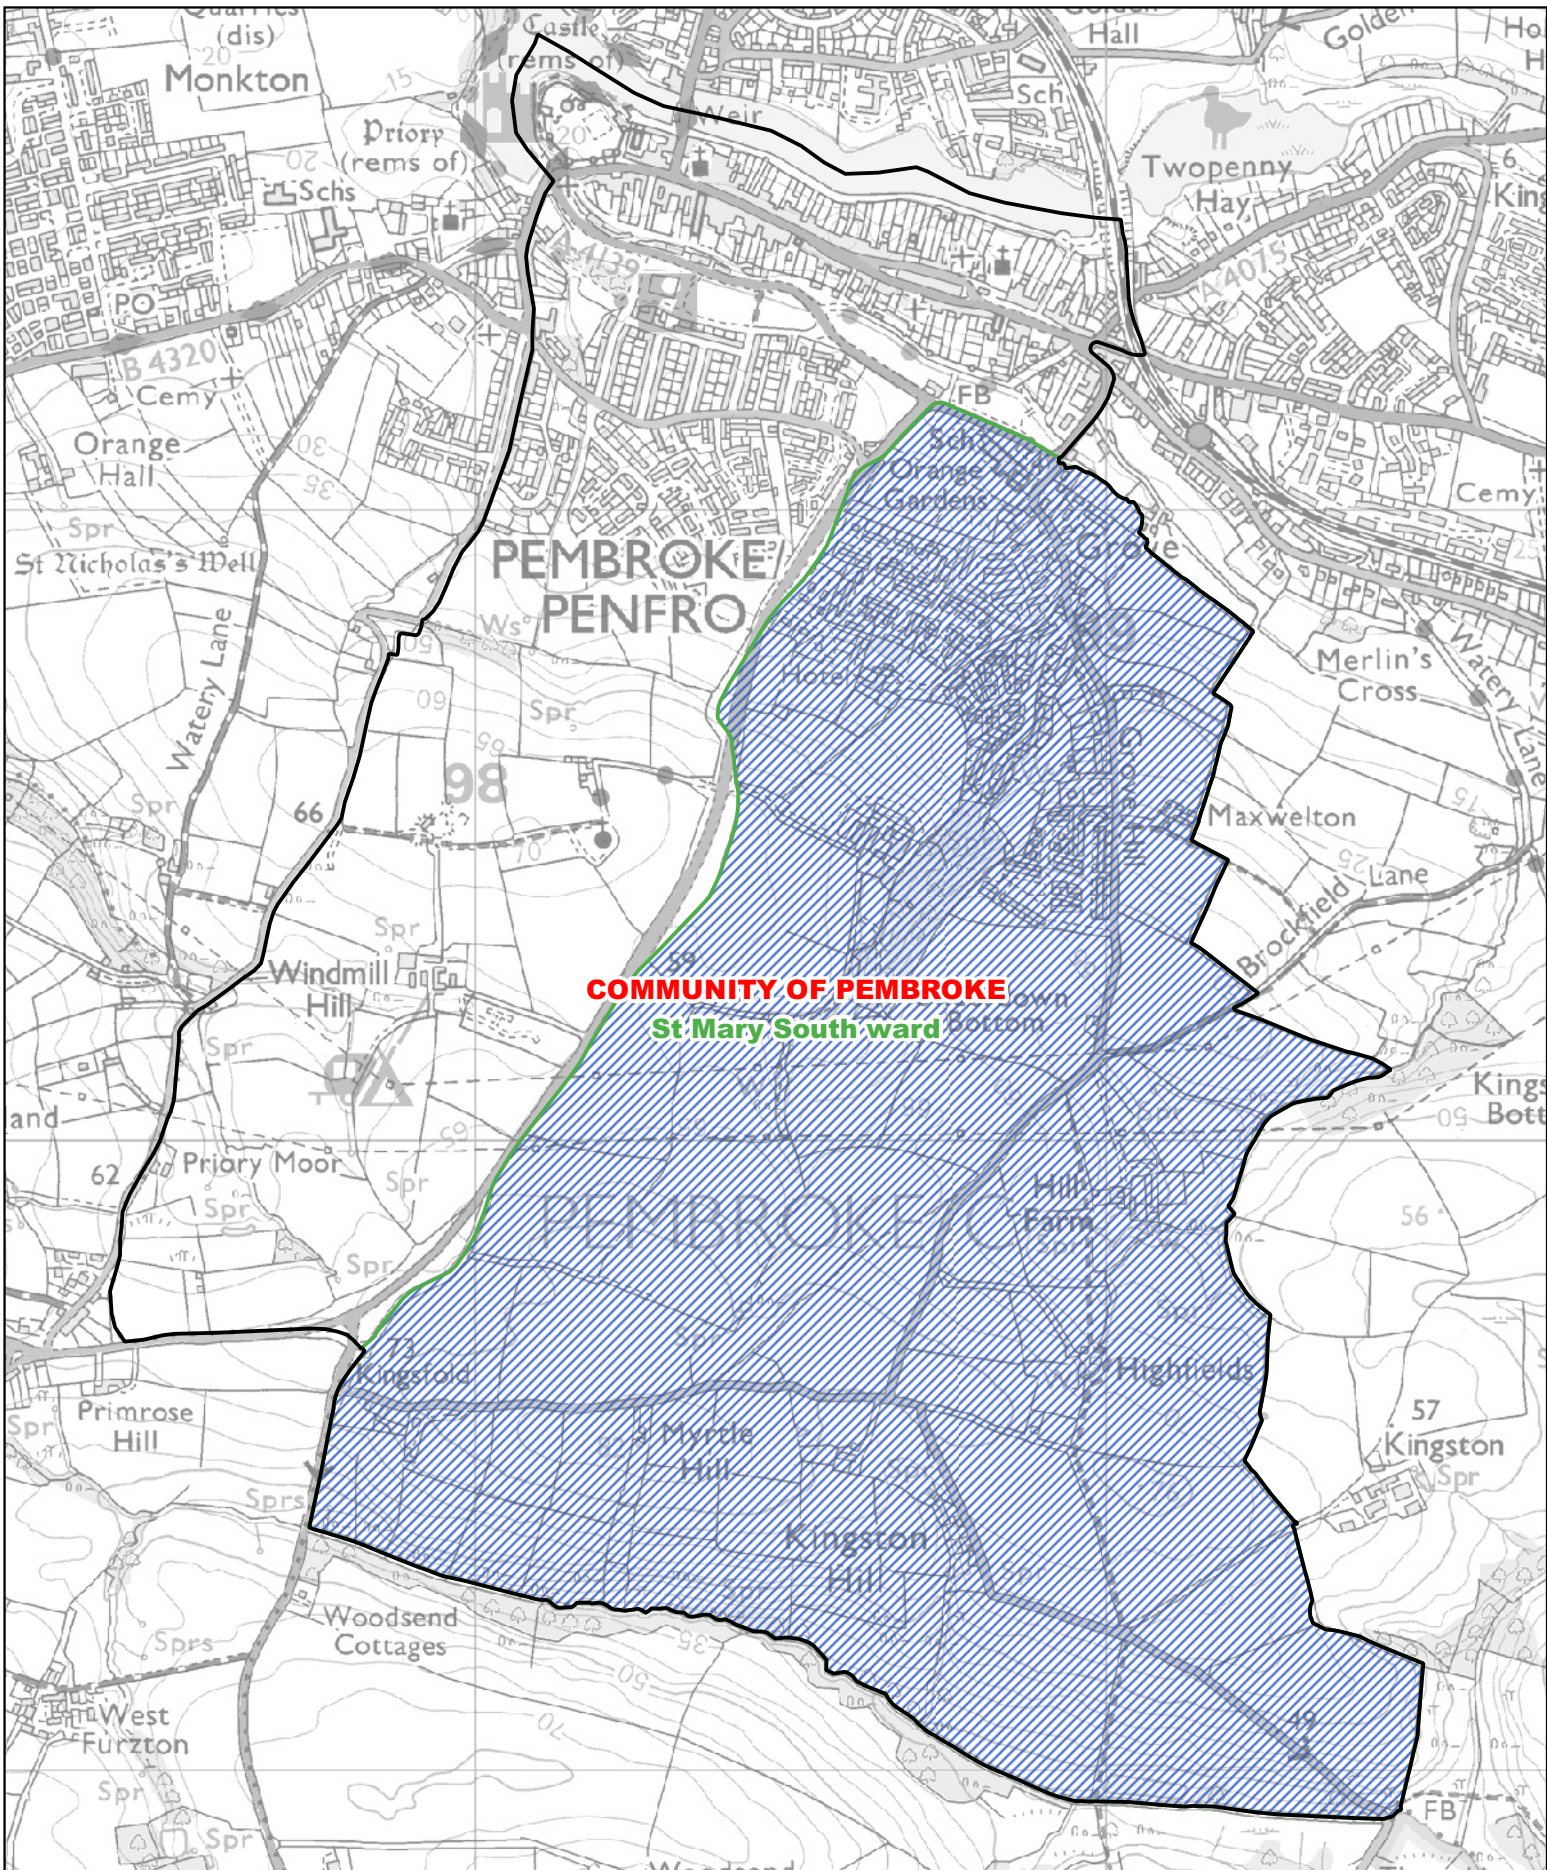

COMMUNITY OF MILFORD HAVEN
Central ward

- Area transferred from the Hakin ward of the community of Milford Haven to the Central ward of the community of Milford Haven
- New boundary of the Central ward of the community of Milford Haven
- Previous community ward boundary

COMMUNITY OF MILFORD HAVEN
Hakin ward

-  Area transferred from the Hubberston ward of the community of Milford Haven to the Hakin ward of the community of Milford Haven
-  New boundary of the Hakin ward of the community of Milford Haven
-  Previous community ward boundary

-  Area transferred from the North ward of the community of Milford Haven to the East ward of the community of Milford Haven
-  New boundary of the East ward of the community of Milford Haven
-  Previous community ward boundary

1:2,800

-  Area transferred from the St Michael ward of the community of Pembroke to the St Mary South ward of the community of Pembroke
-  Previous community ward boundary
-  New boundary of the St Mary South ward of the community of Pembroke