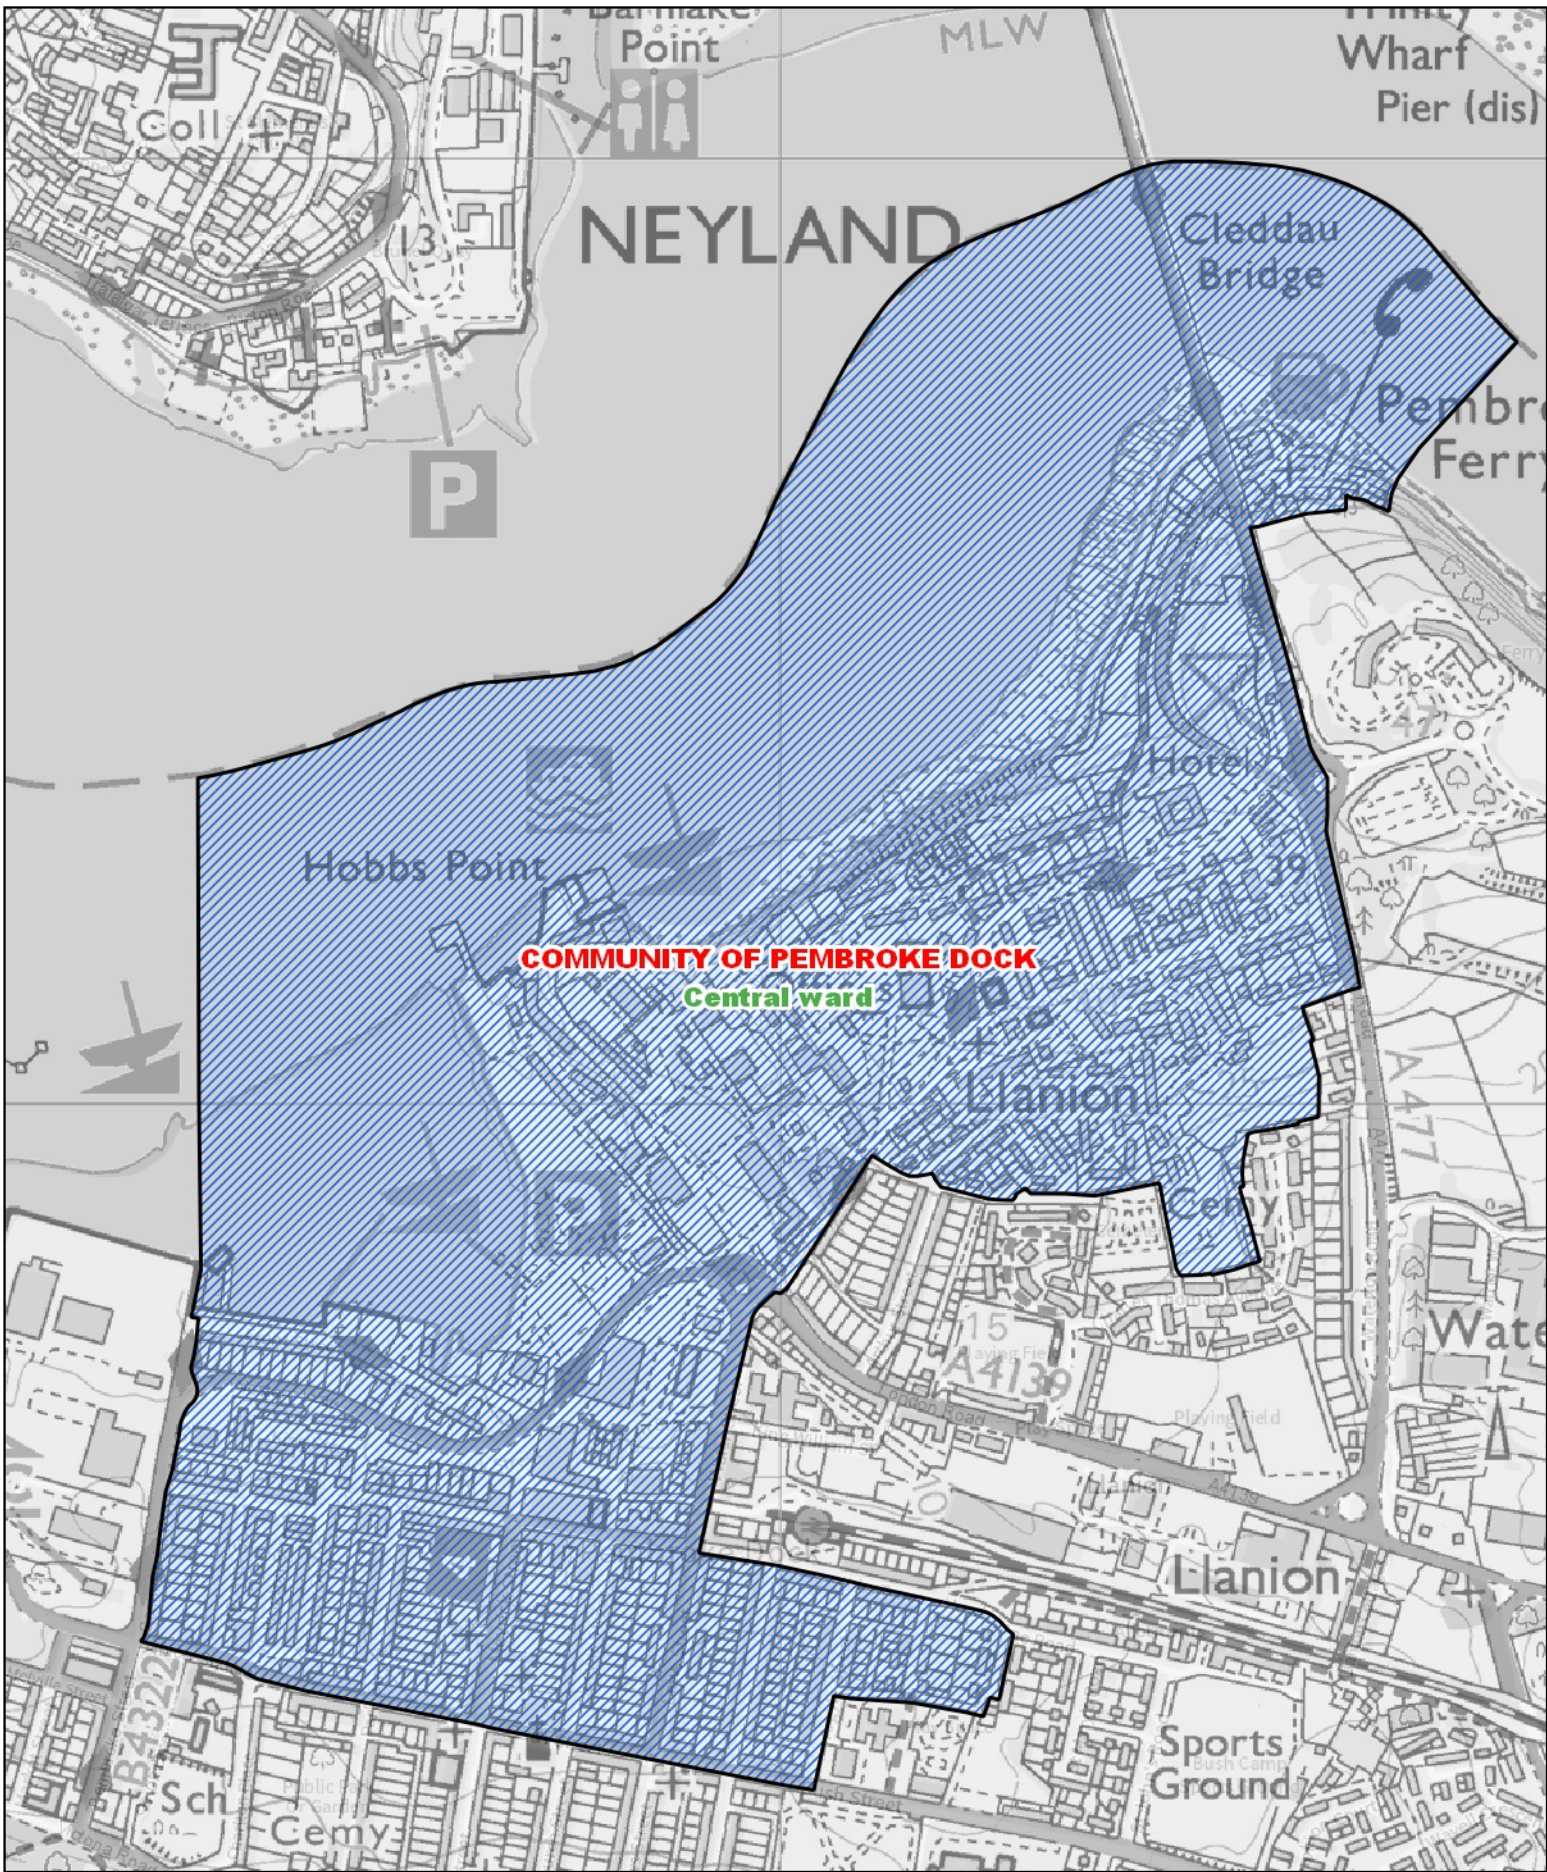

-  Area transferred from the North ward of the community of Milford Haven to the East ward of the community of Milford Haven
-  New boundary of the East ward of the community of Milford Haven
-  Previous community ward boundary

1:2,800

-  Area transferred from the St Michael ward of the community of Pembroke to the St Mary South ward of the community of Pembroke
-  Previous community ward boundary
-  New boundary of the St Mary South ward of the community of Pembroke

1:12,000

COMMUNITY OF PEMBROKE DOCK
Central ward

 Area of the Central ward of the community of Pembroke Dock

1:8,000

Llywodraeth Cymru
Welsh Government

 Area of the Bush ward of the community of Pembroke Dock