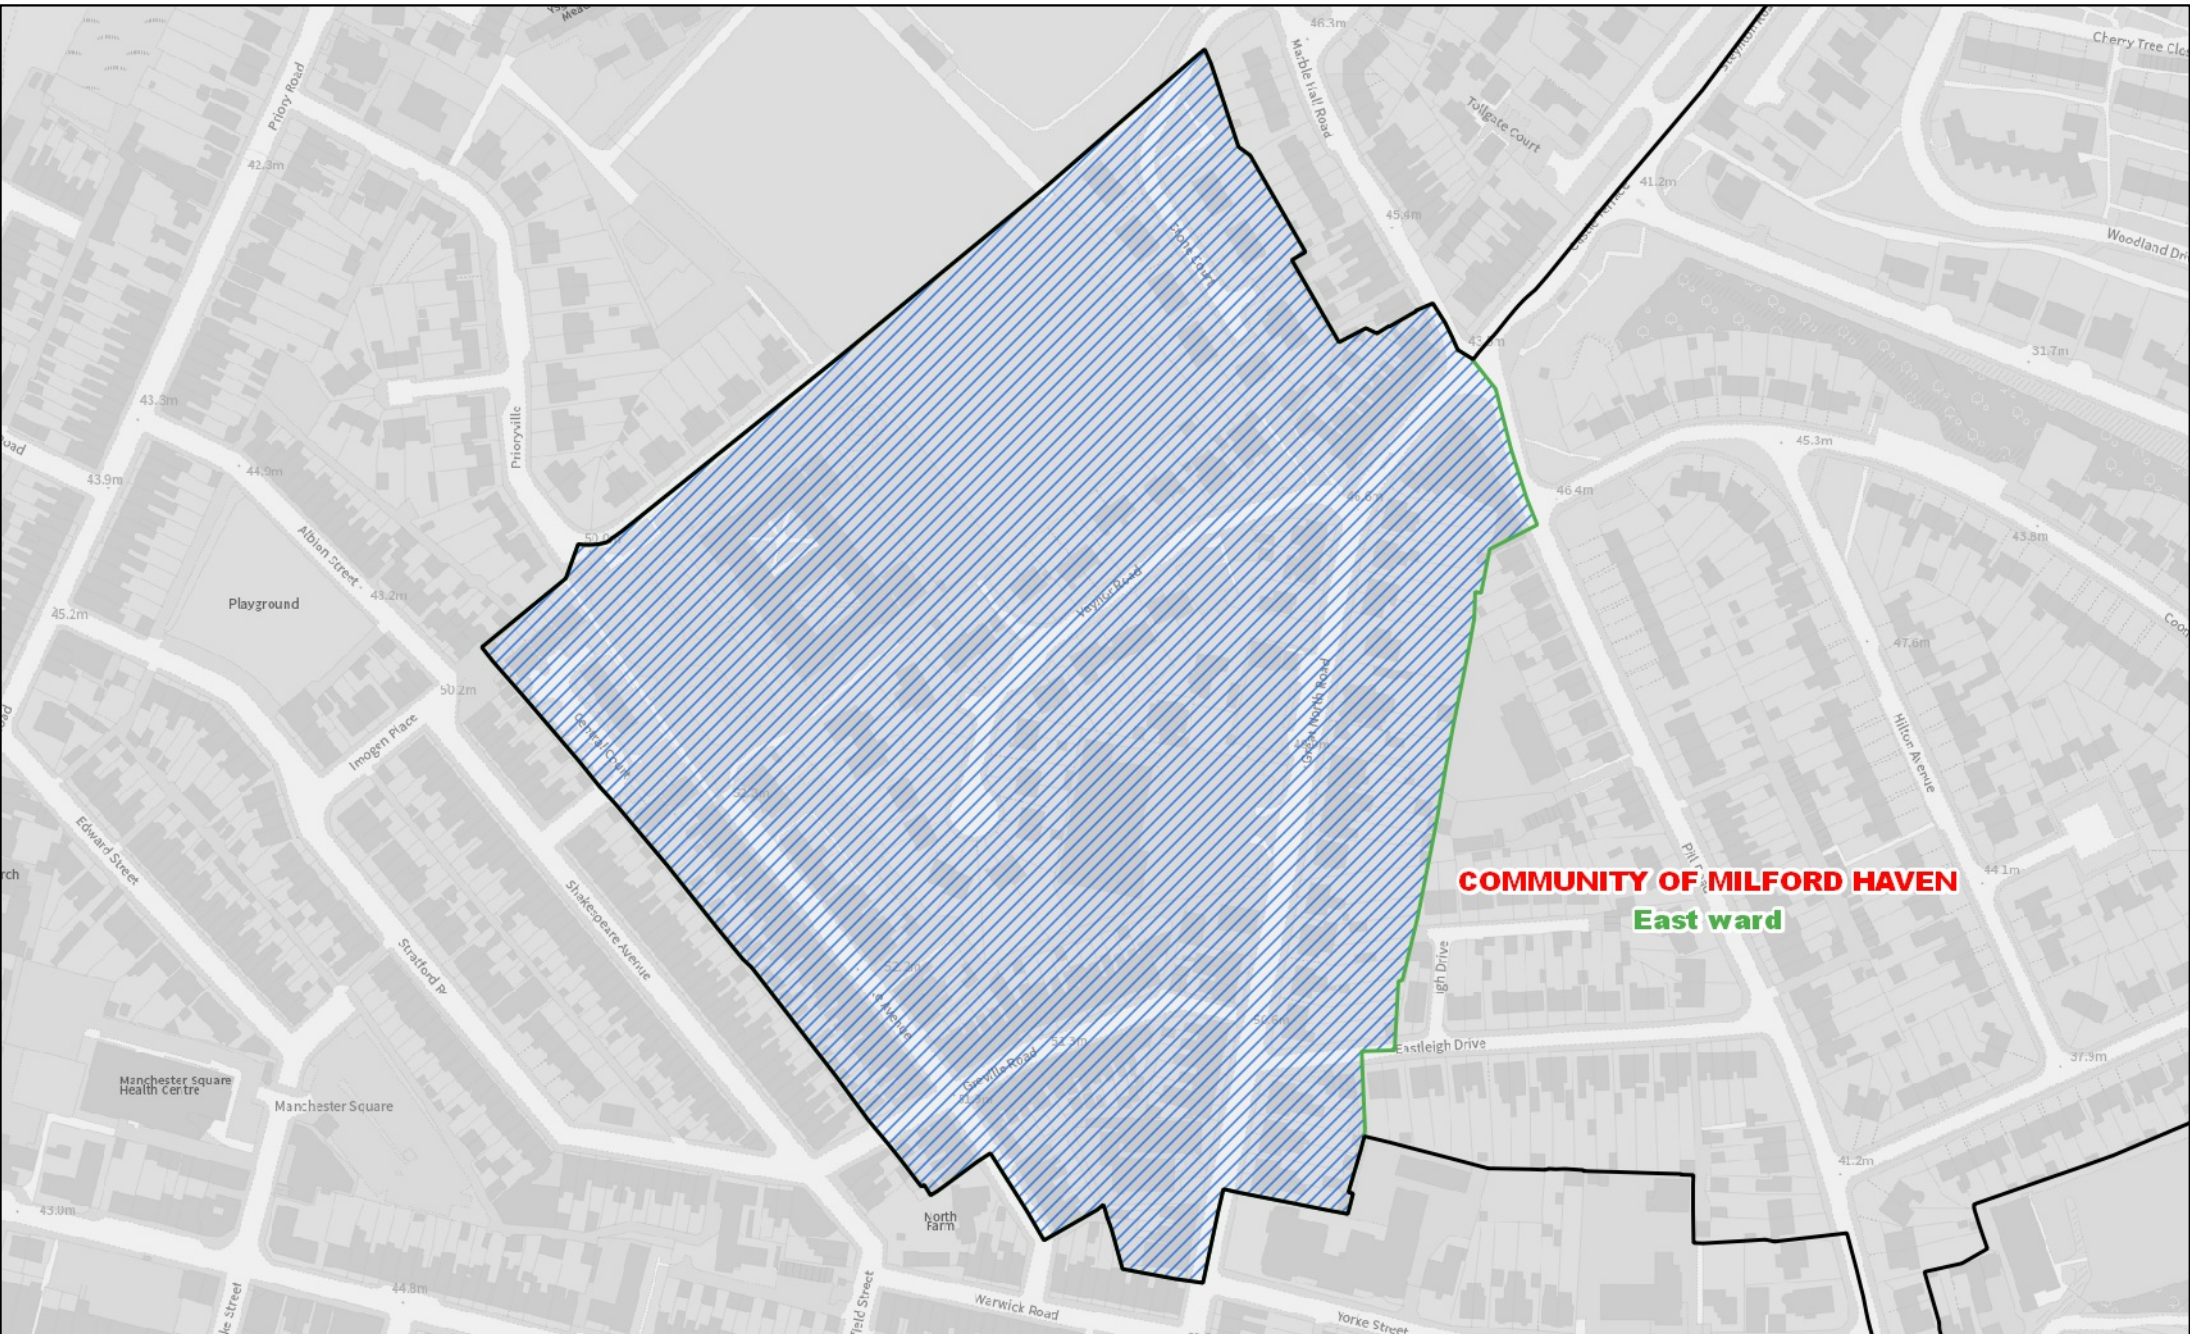

COMMUNITY OF MILFORD HAVEN
Central ward

- Area transferred from the Hakin ward of the community of Milford Haven to the Central ward of the community of Milford Haven
- New boundary of the Central ward of the community of Milford Haven
- Previous community ward boundary

COMMUNITY OF MILFORD HAVEN
Hakin ward

-  Area transferred from the Hubberston ward of the community of Milford Haven to the Hakin ward of the community of Milford Haven
-  New boundary of the Hakin ward of the community of Milford Haven
-  Previous community ward boundary

-  Area transferred from the North ward of the community of Milford Haven to the East ward of the community of Milford Haven
-  New boundary of the East ward of the community of Milford Haven
-  Previous community ward boundary

1:2,800

-  Area transferred from the St Michael ward of the community of Pembroke to the St Mary South ward of the community of Pembroke
-  Previous community ward boundary
-  New boundary of the St Mary South ward of the community of Pembroke