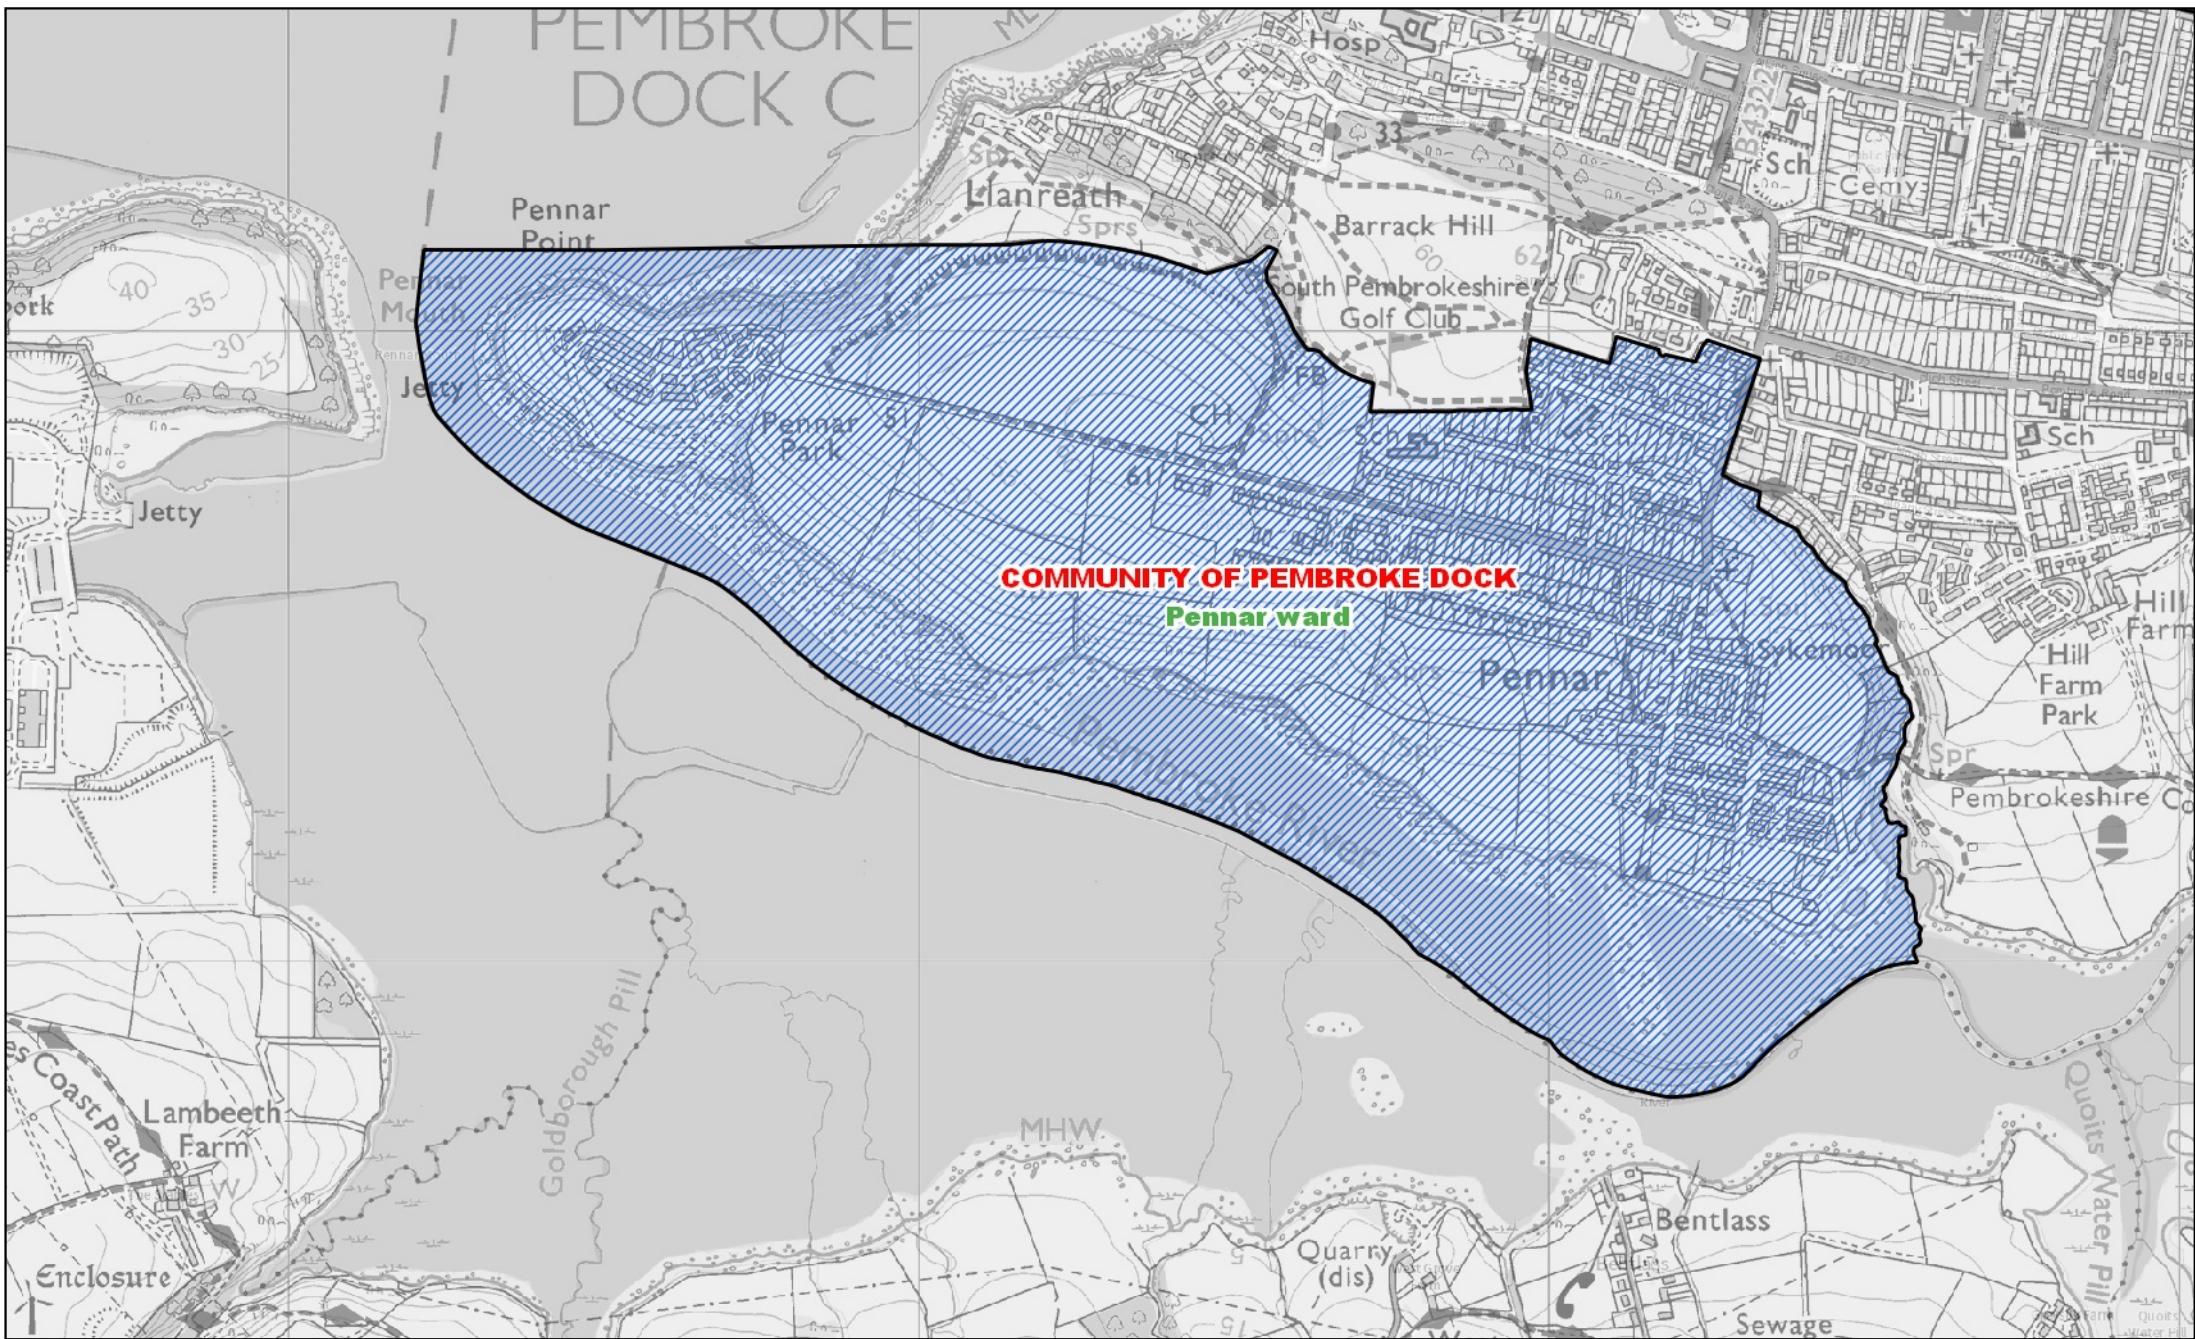

Area of the Pennar ward of the community of Pembroke Dock

0 400 800 m

1:12,000

Llywodraeth Cymru
Welsh Government