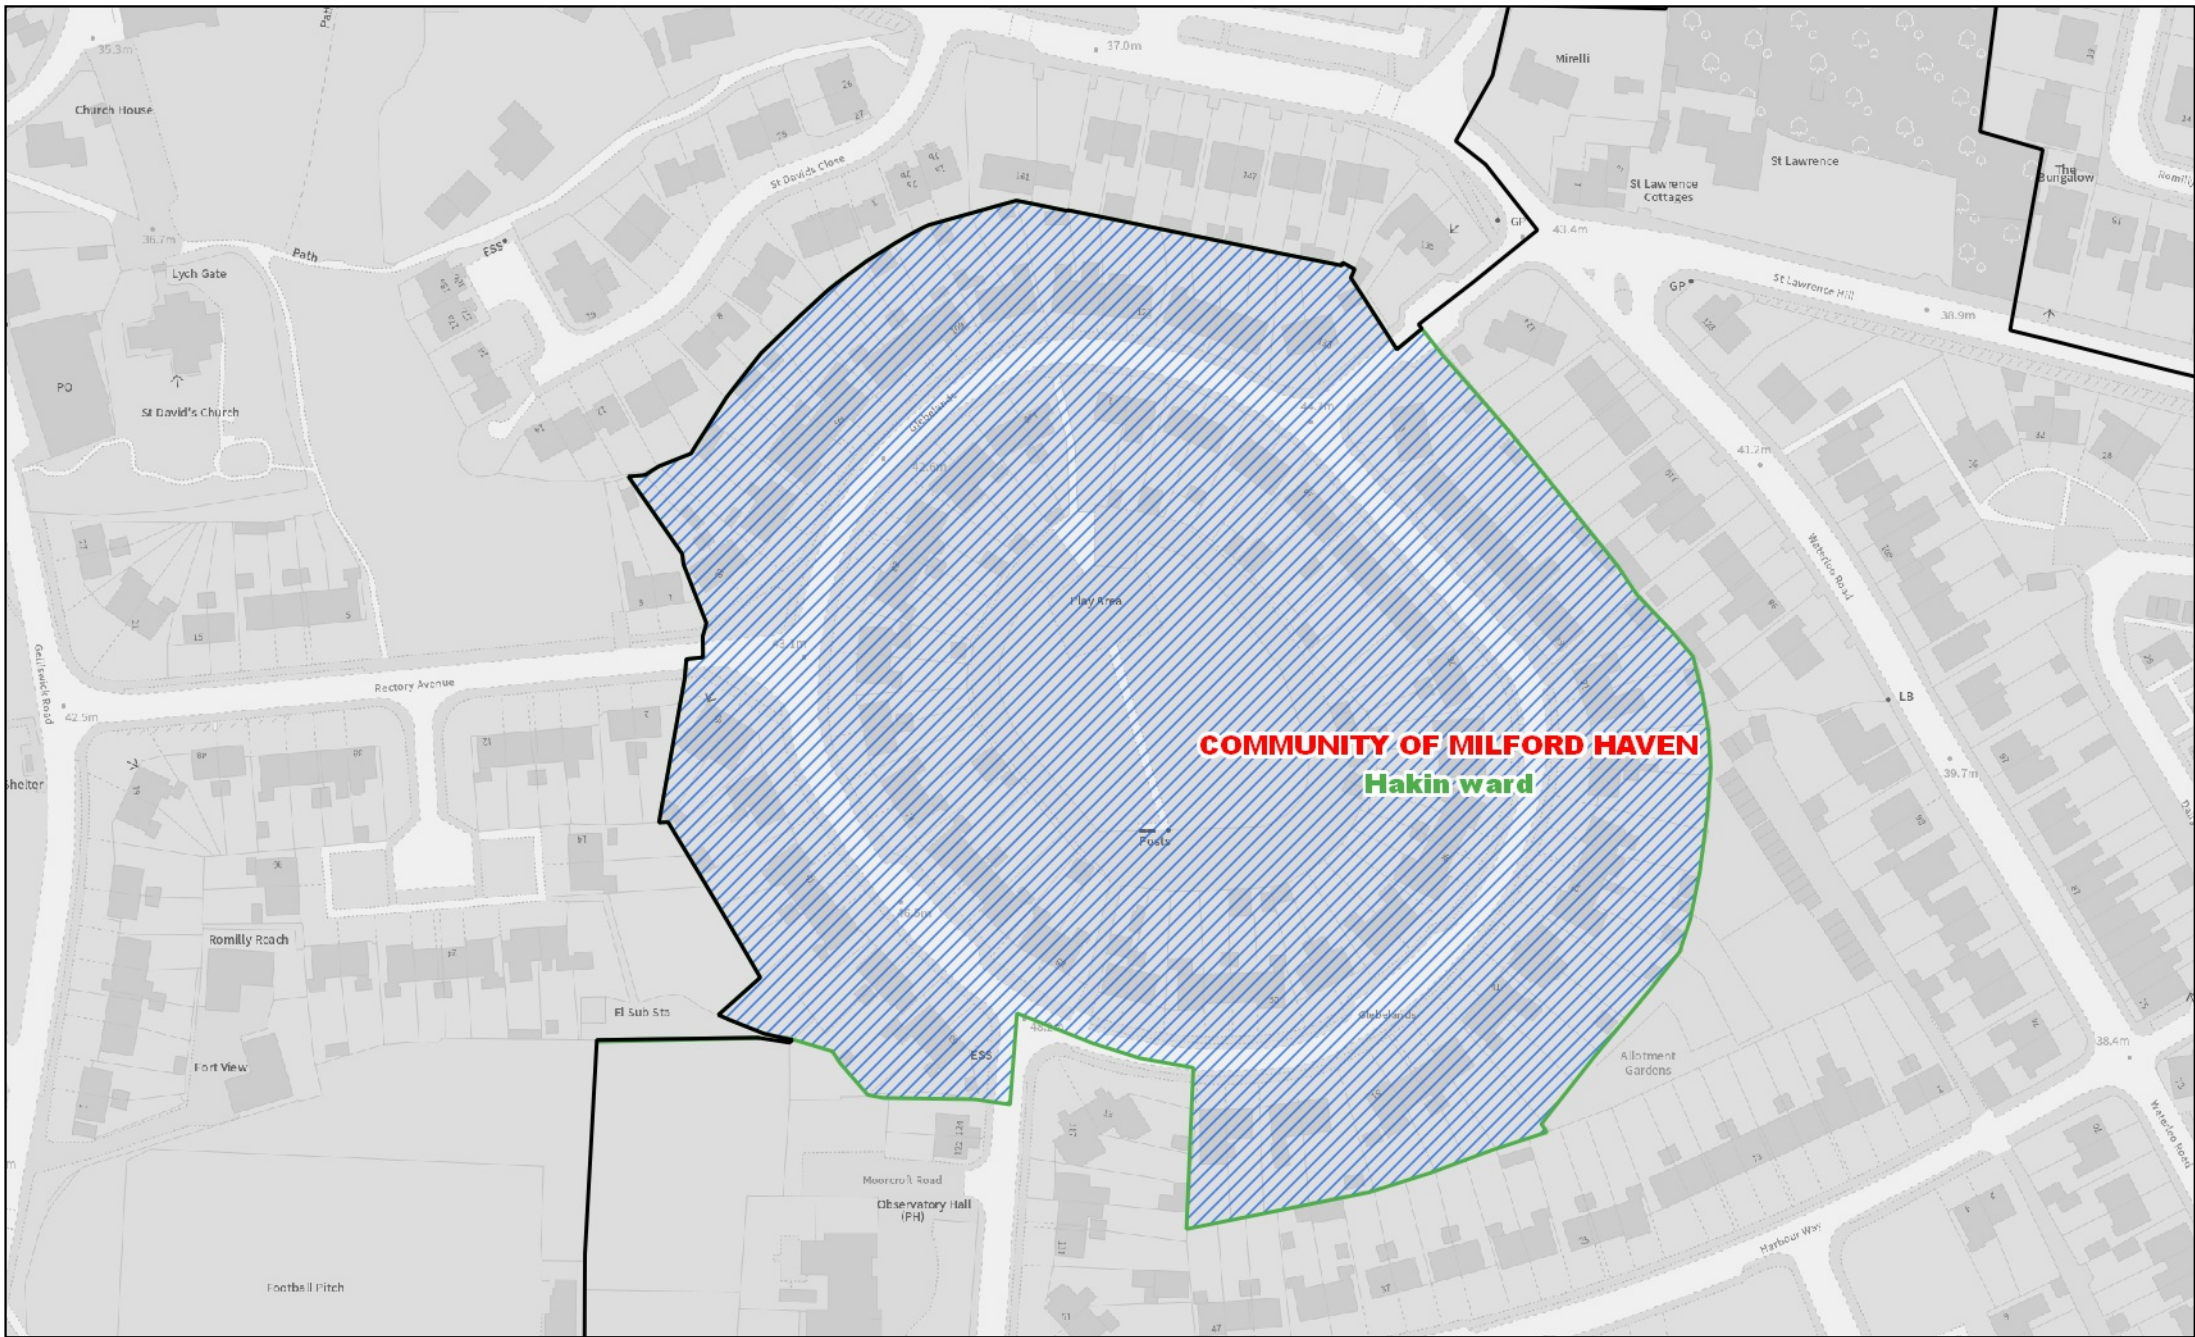

COMMUNITY OF MILFORD HAVEN
Central ward

- Area transferred from the Hakin ward of the community of Milford Haven to the Central ward of the community of Milford Haven
- New boundary of the Central ward of the community of Milford Haven
- Previous community ward boundary

COMMUNITY OF MILFORD HAVEN
Hakin ward

-  Area transferred from the Hubberston ward of the community of Milford Haven to the Hakin ward of the community of Milford Haven
-  New boundary of the Hakin ward of the community of Milford Haven
-  Previous community ward boundary

-  Area transferred from the North ward of the community of Milford Haven to the East ward of the community of Milford Haven
-  New boundary of the East ward of the community of Milford Haven
-  Previous community ward boundary

1:2,800

-  Area transferred from the St Michael ward of the community of Pembroke to the St Mary South ward of the community of Pembroke
-  Previous community ward boundary
-  New boundary of the St Mary South ward of the community of Pembroke