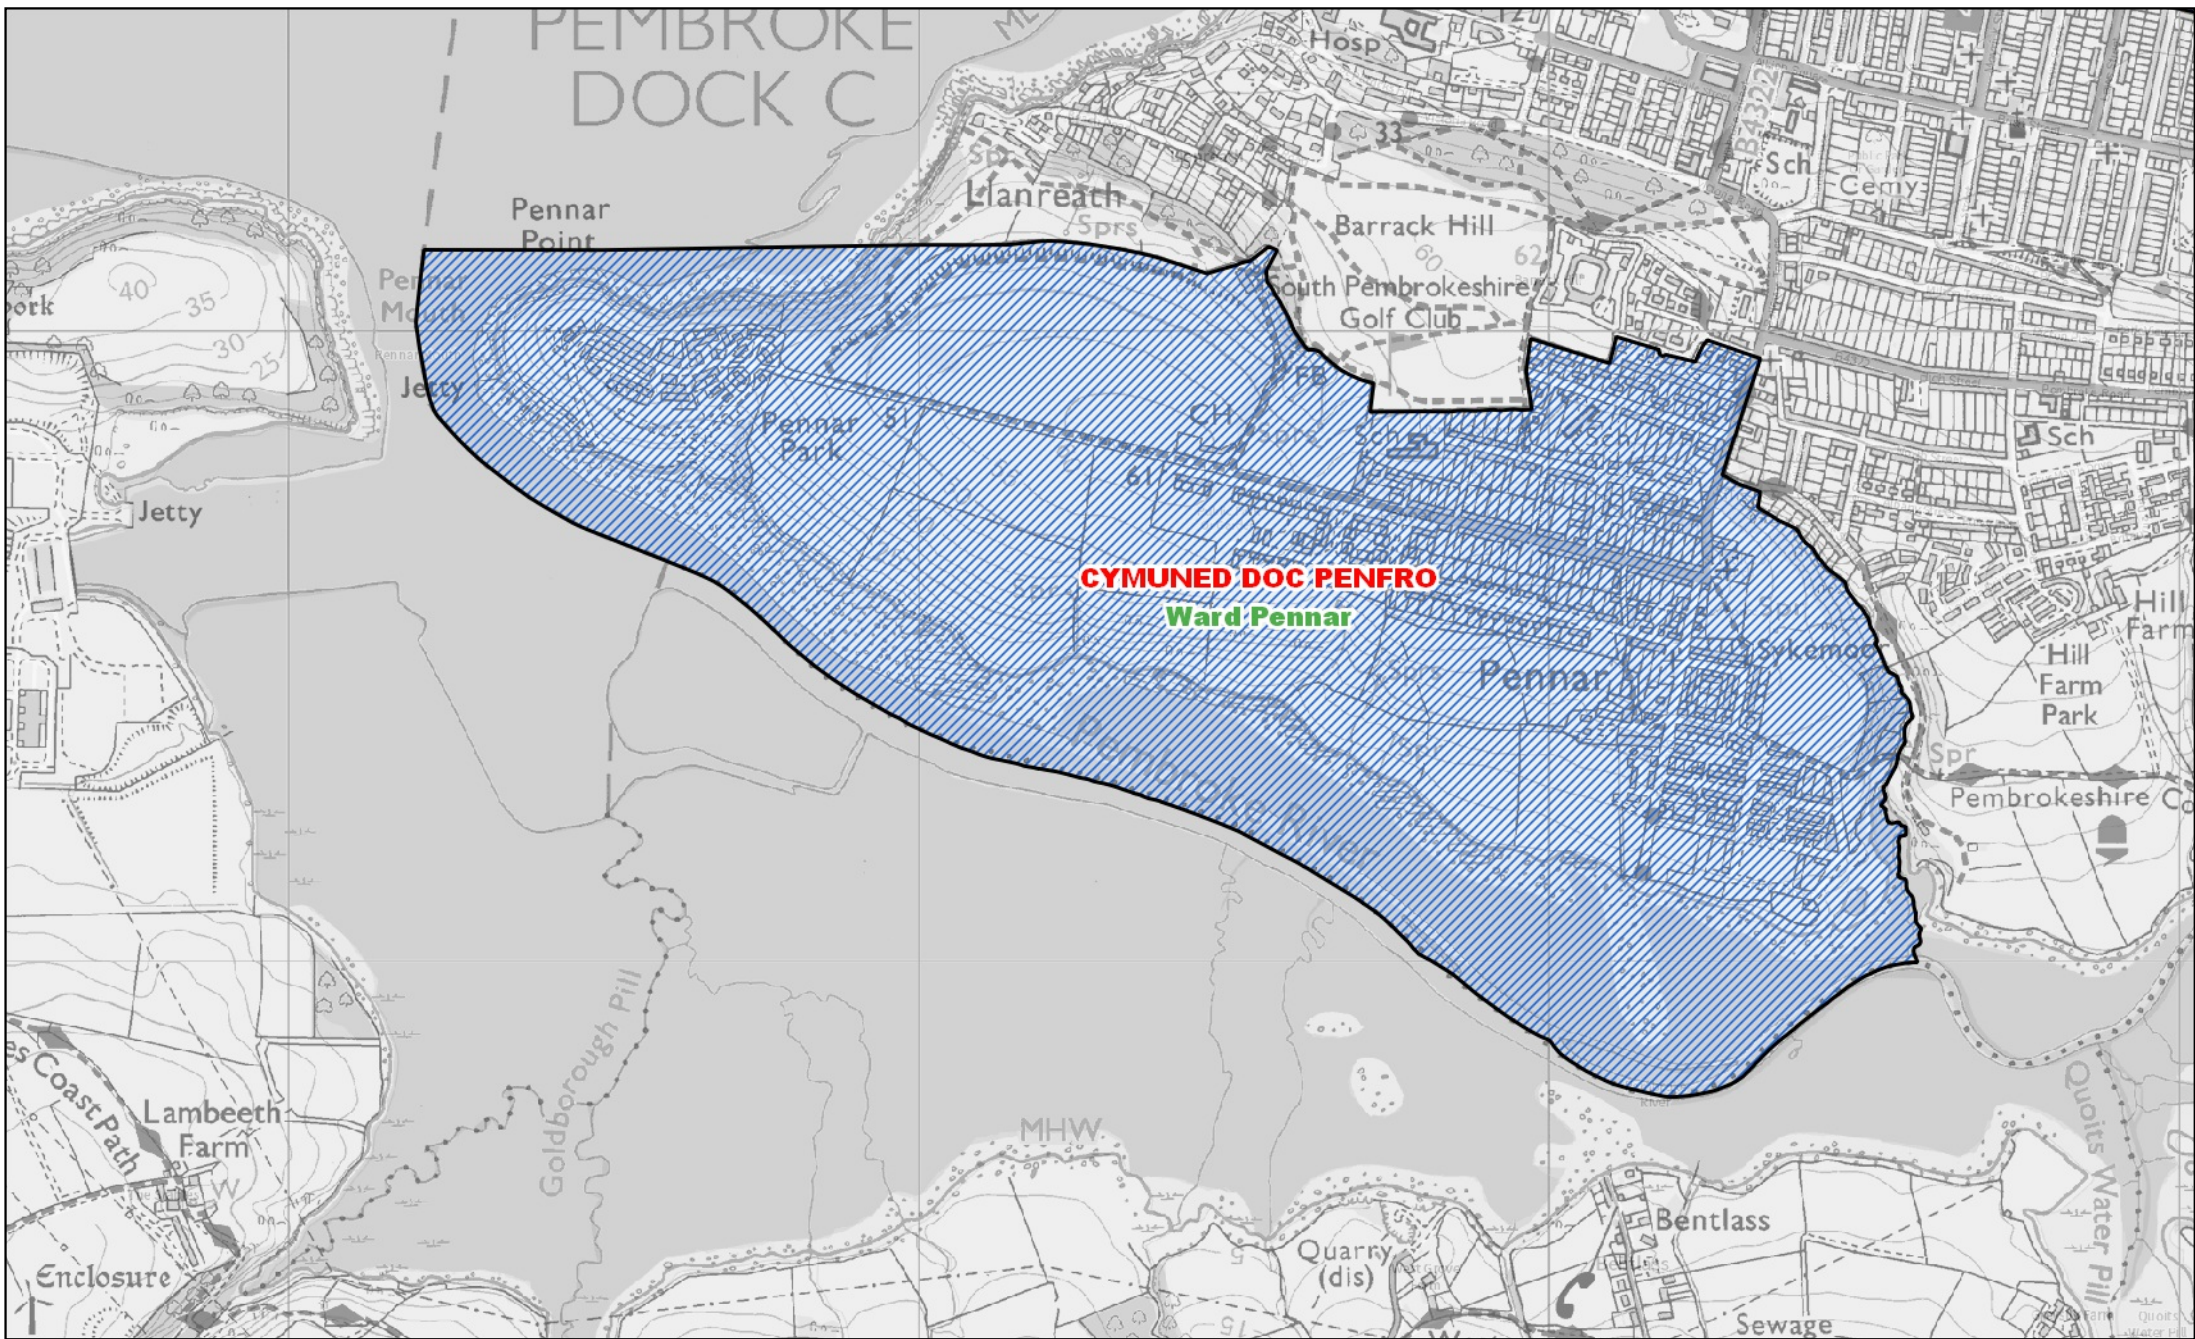

0 400 800 m

1:12,000

 Ardal ward Canol Doc Penfro yng nghymuned Doc Penfro

1:8,000

CYMUNED DOC PENFRO
Ward Bush

 Ardal ward Bush yng nghymuned Doc Penfro

1:11,000

 Ardal ward Pennar yng nghymuned Doc Penfro