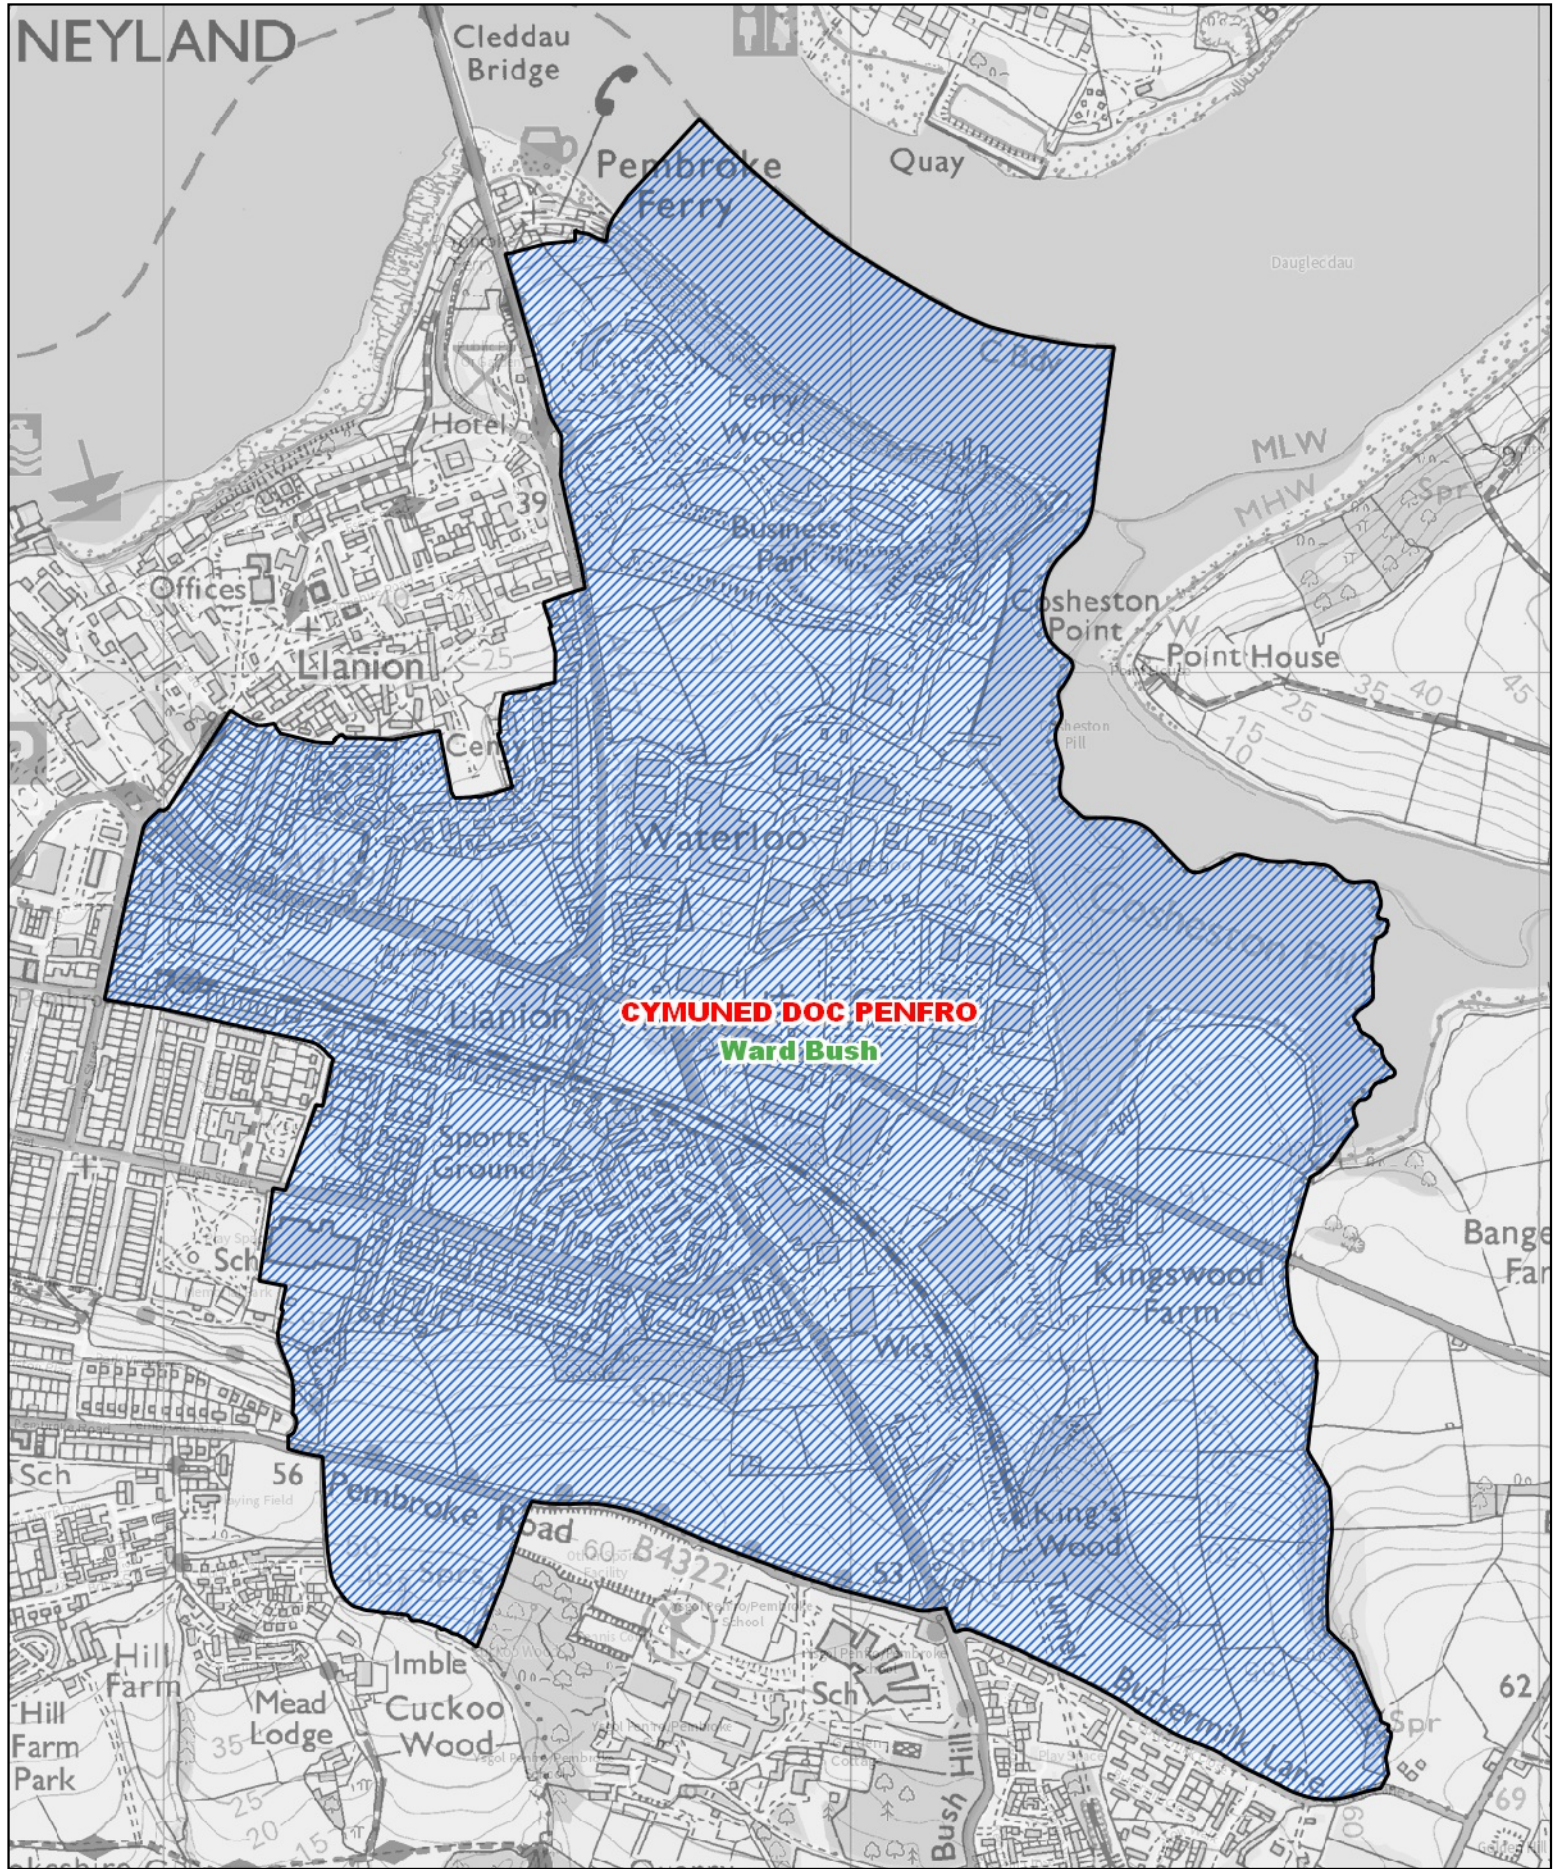

0 400 800 m

1:12,000

 Ardal ward Canol Doc Penfro yng nghymuned Doc Penfro

1:8,000

CYMUNED DOC PENFRO
Ward Bush

 Ardal ward Bush yng nghymuned Doc Penfro

1:11,000

 Ardal ward Pennar yng nghymuned Doc Penfro