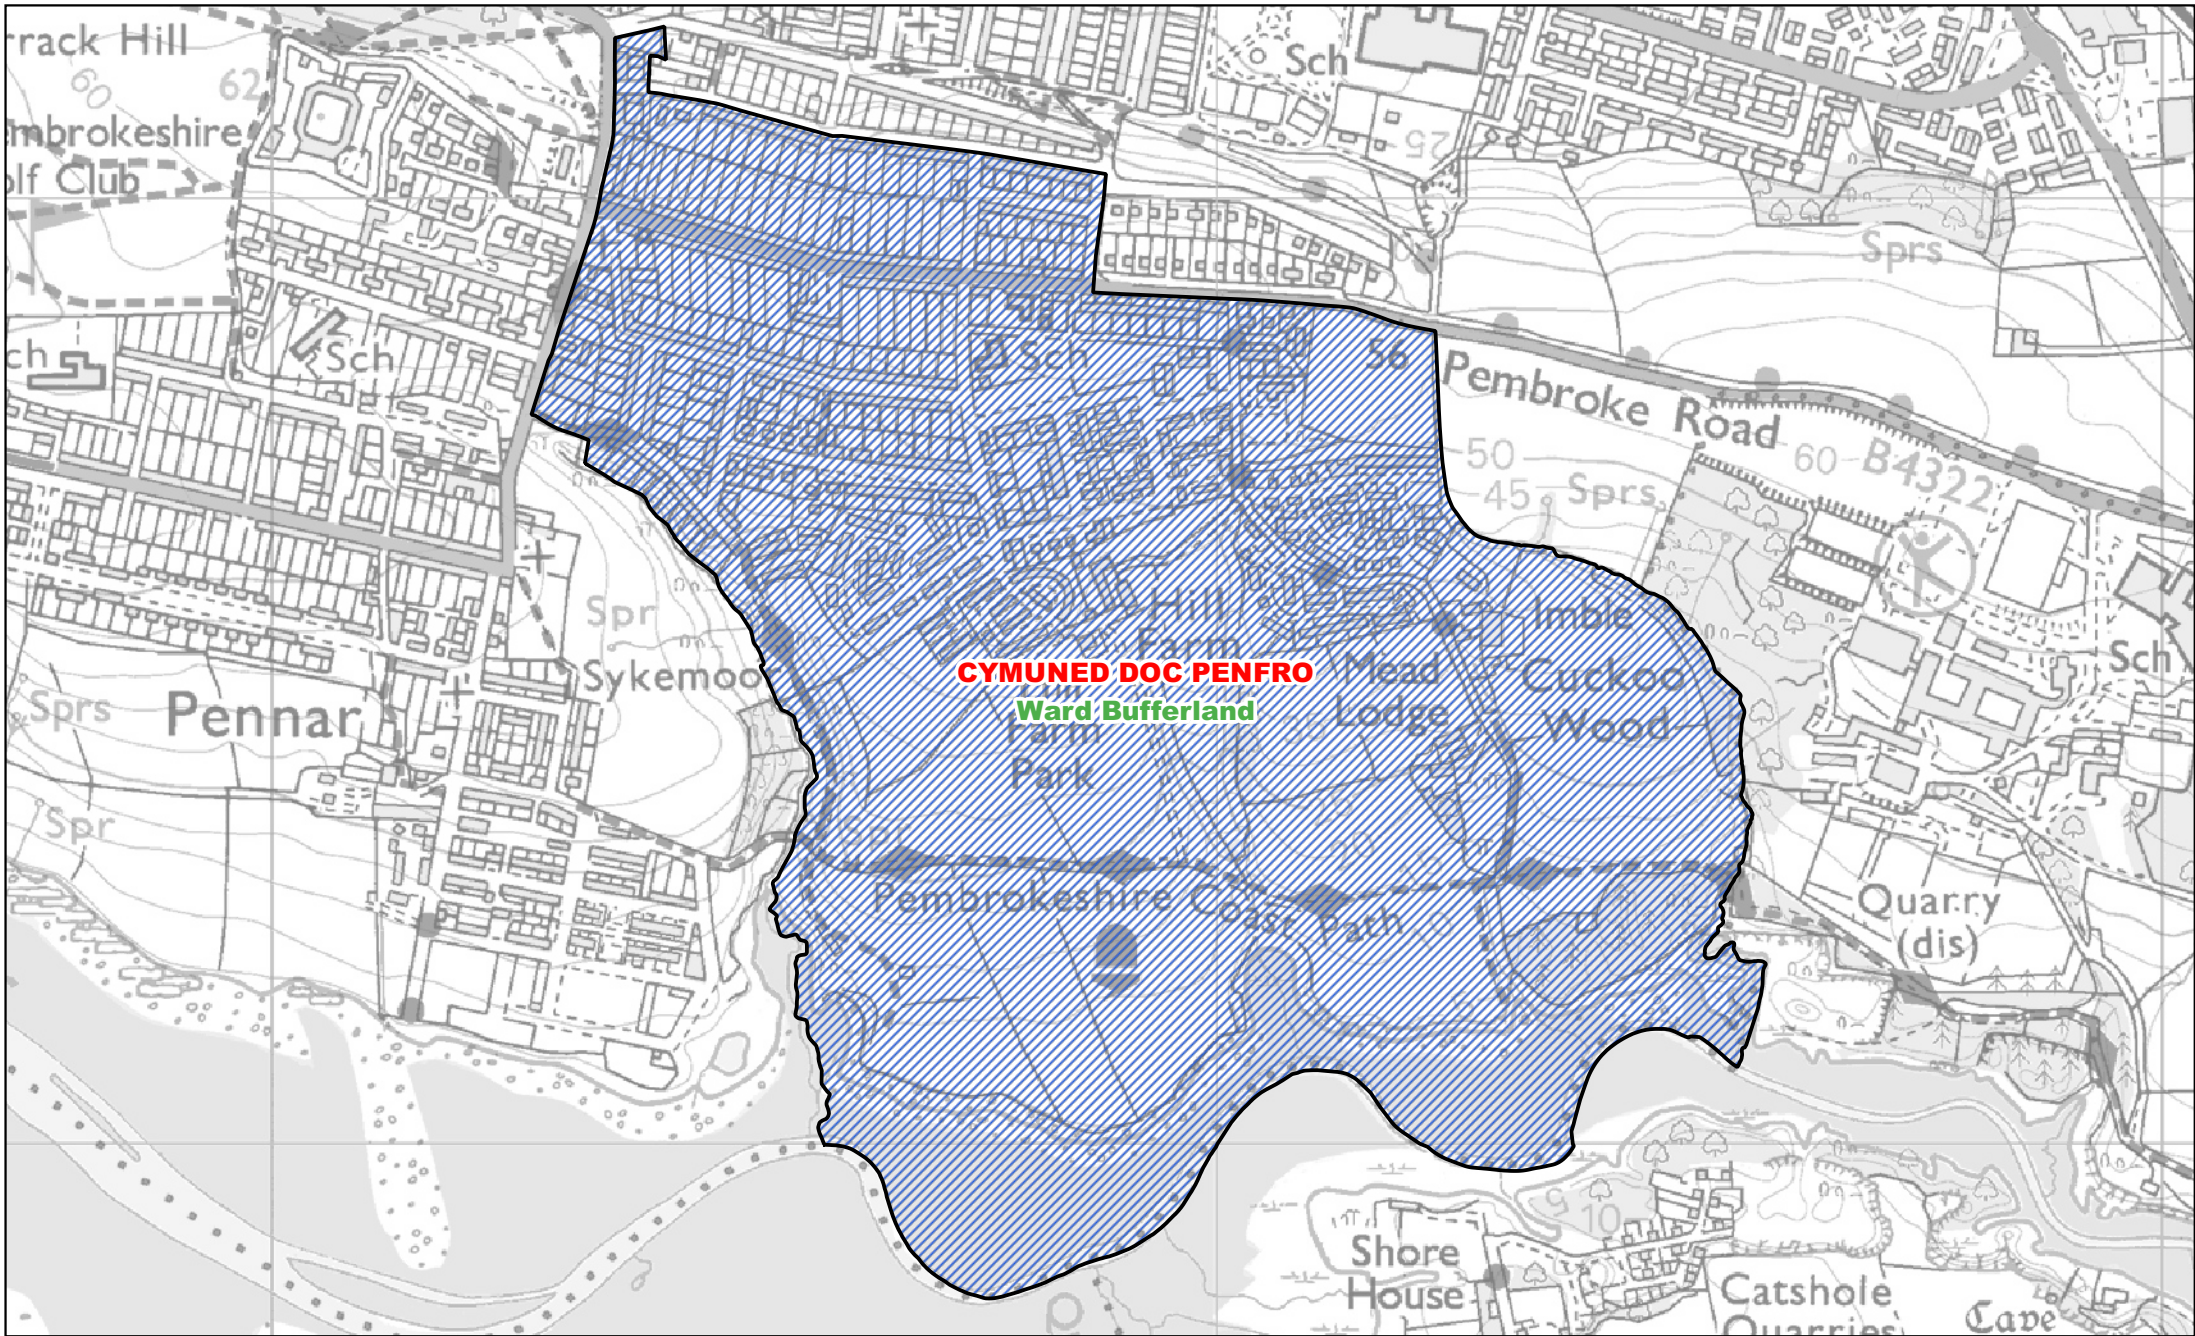

Ardal ward Bufferland yng nghymuned Doc Penfro

1:8,000

Llywodraeth Cymru
Welsh Government