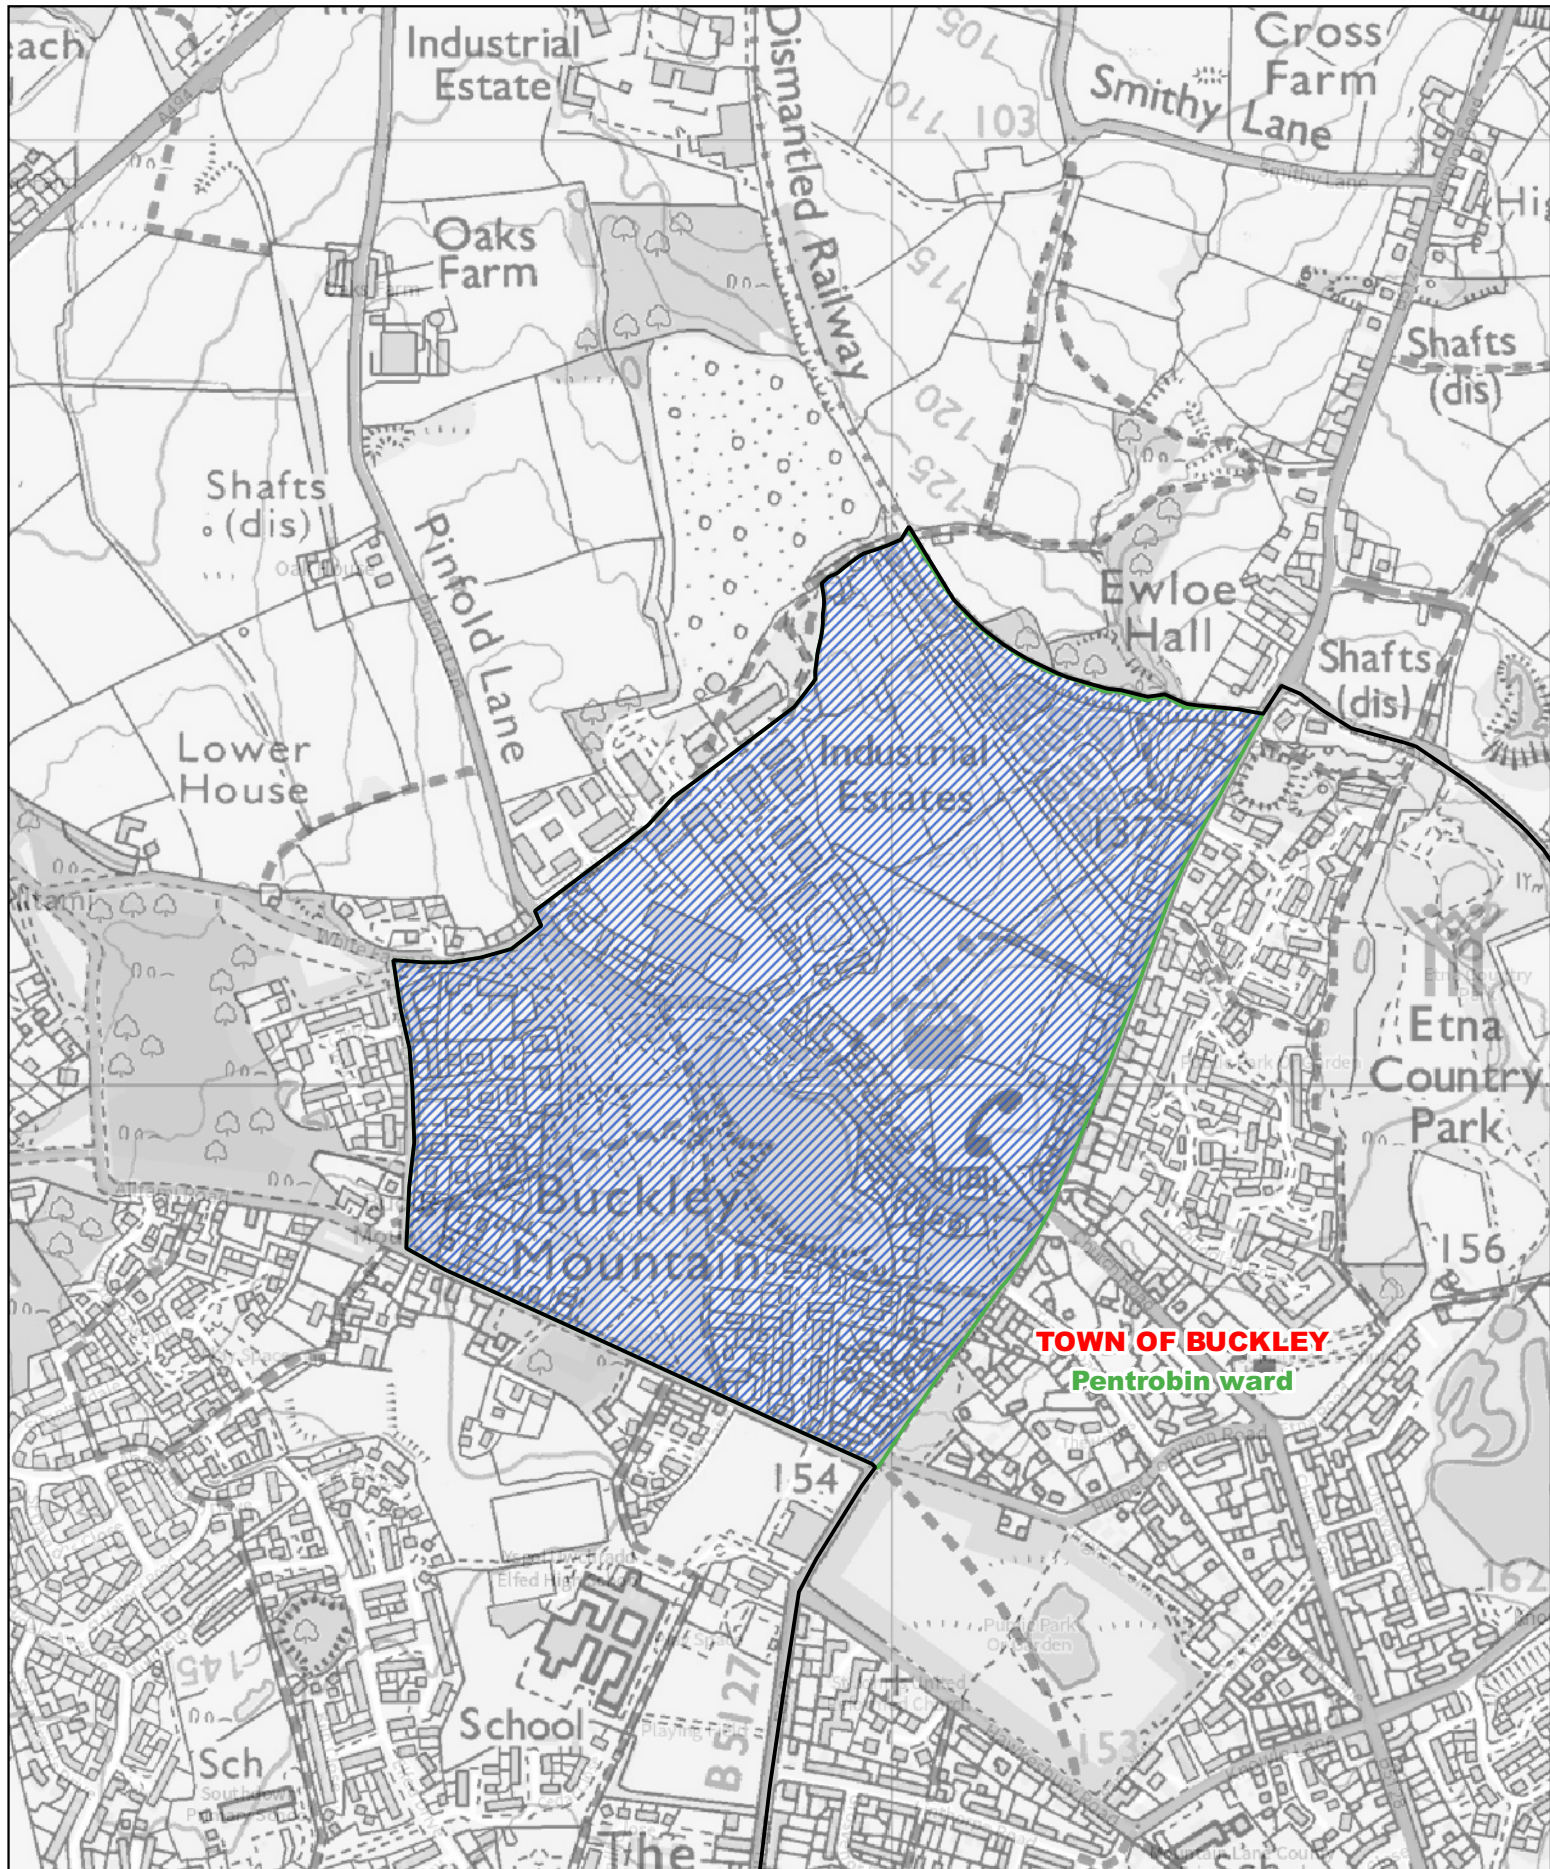

-  Area transferred from the Pentrobin ward of the town of Buckley to the Bistre East ward of the town of Buckley
-  Boundary of the Bistre East ward of the town of Buckley
-  Previous community ward boundary

 Area transferred from the Mountain ward of the town of Buckley to the Pentrobin ward of the town of Buckley

 Boundary of the Pentrobin ward of the town of Buckley

 Previous community ward boundary

0 300 600 m

1:8,000

-  Area transferred from the Oakenholt ward of the town of Flint to the Castle ward of the town of Flint
-  Boundary of the Castle ward of the town of Flint
-  Previous community ward boundary

1:2,500

**TOWN OF FLINT**  
**Trelawny ward**

-  Area transferred from the Oakenholt ward of the town of Flint to the Trelawny ward of the town of Flint
-  Boundary of the Trelawny ward of the town of Flint
-  Previous community ward boundary