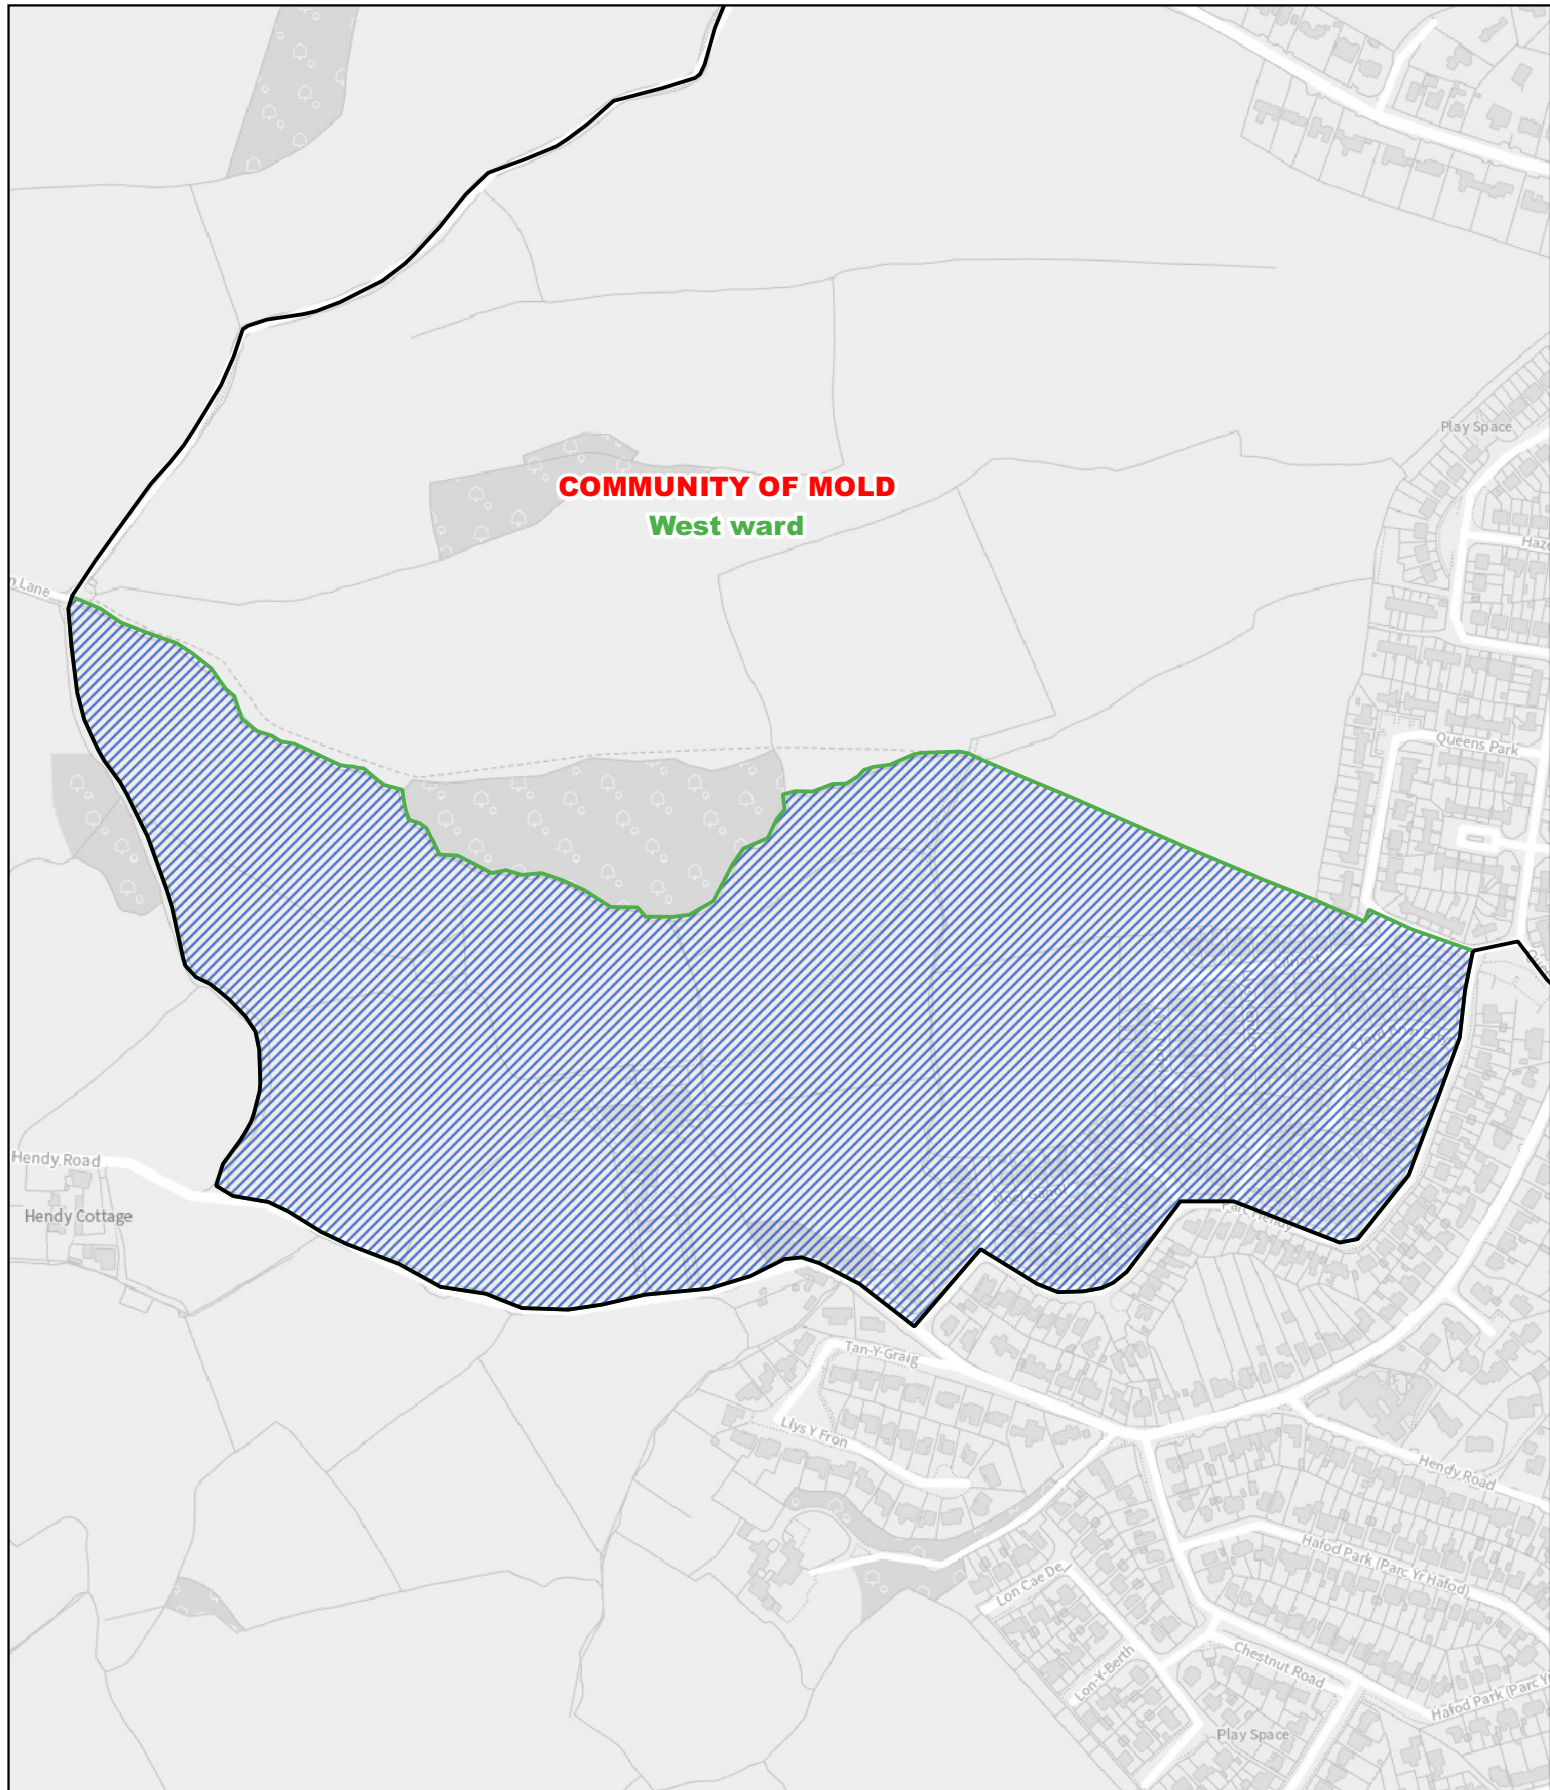

**TOWN OF FLINT**  
**Trelawny ward**

-  Area transferred from the Oakenholt ward of the town of Flint to the Trelawny ward of the town of Flint
-  Boundary of the Trelawny ward of the town of Flint
-  Previous community ward boundary

1:4,500

**COMMUNITY OF MOLD**  
East ward

 Area transferred from the West ward of the community of Mold to the East ward of the community of Mold

 Boundary of the East ward of the community of Mold

 Previous community ward boundary

0 200 400 m

1:6,000

 Area transferred from the Broncoed ward of the community of Mold to the South ward of the community of Mold

 Boundary of the South ward of the community of Mold

 Previous community ward boundary

1:2,000

 Area transferred from the South ward of the community of Mold to the West ward of the community of Mold

 Boundary of the West ward of the community of Mold

 Previous community ward boundary

1:5,000