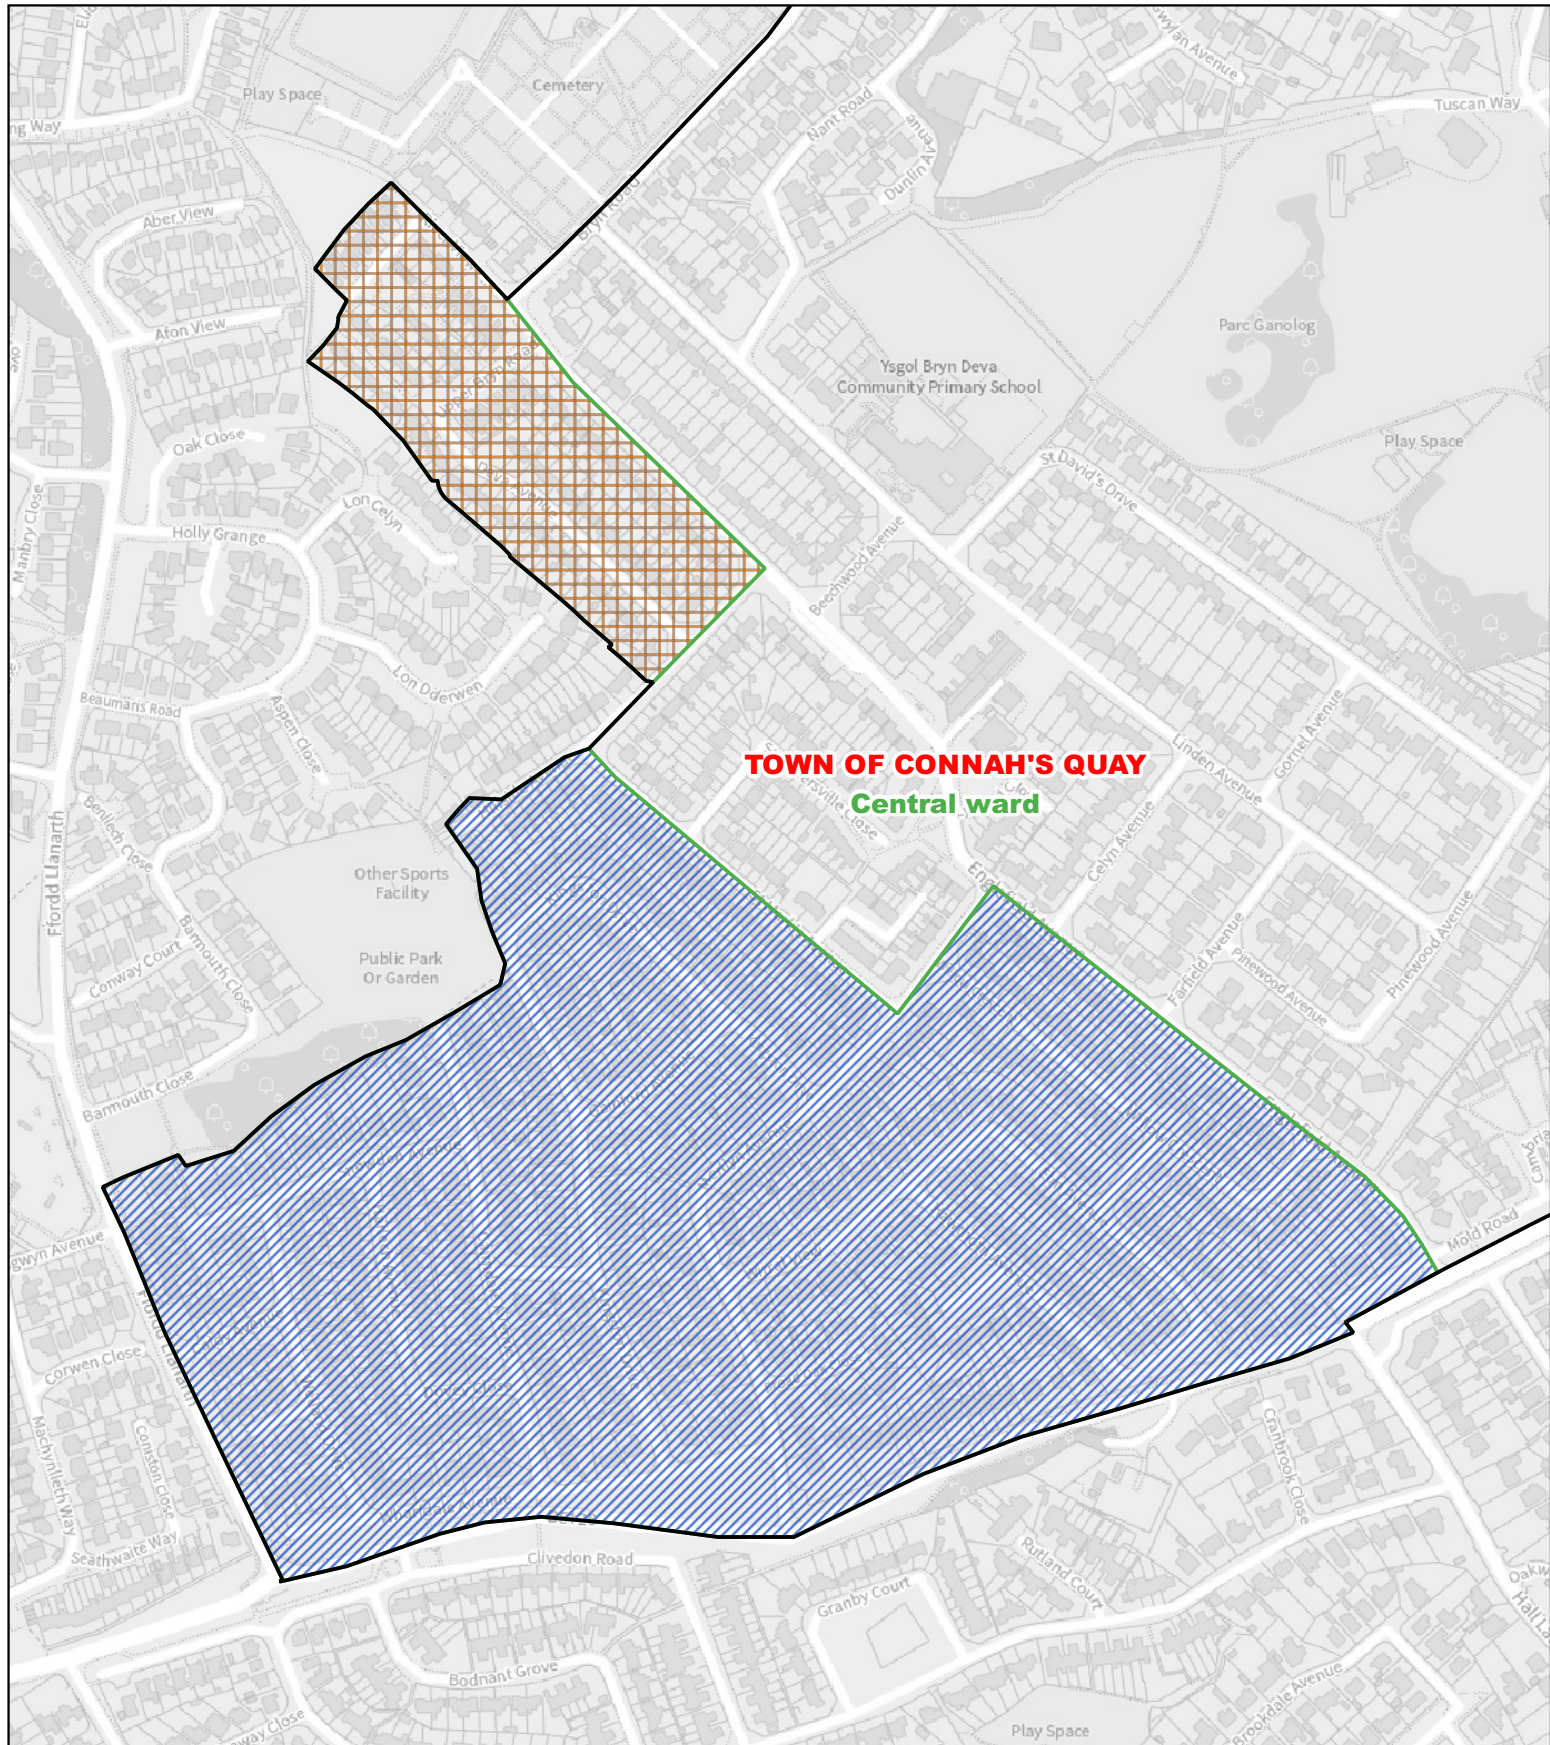

1:8,000

-  Area transferred from the Oakenholt ward of the town of Flint to the Castle ward of the town of Flint
-  Boundary of the Castle ward of the town of Flint
-  Previous community ward boundary

1:2,500

**TOWN OF FLINT**  
**Trelawny ward**

-  Area transferred from the Oakenholt ward of the town of Flint to the Trelawny ward of the town of Flint
-  Boundary of the Trelawny ward of the town of Flint
-  Previous community ward boundary

1:2,500

**TOWN OF CONNAH'S QUAY**  
**Central ward**

-  Area transferred from the South ward of the town of Connah's Quay to the Central ward of the town of Connah's Quay
-  Area transferred from the Goltyn ward of the town of Connah's Quay to the Central ward of the town of Connah's Quay
-  Boundary of the Central ward of the town of Connah's Quay
-  Previous community ward boundary

1:4,500

**COMMUNITY OF MOLD**  
East ward

 Area transferred from the West ward of the community of Mold to the East ward of the community of Mold

 Boundary of the East ward of the community of Mold

 Previous community ward boundary