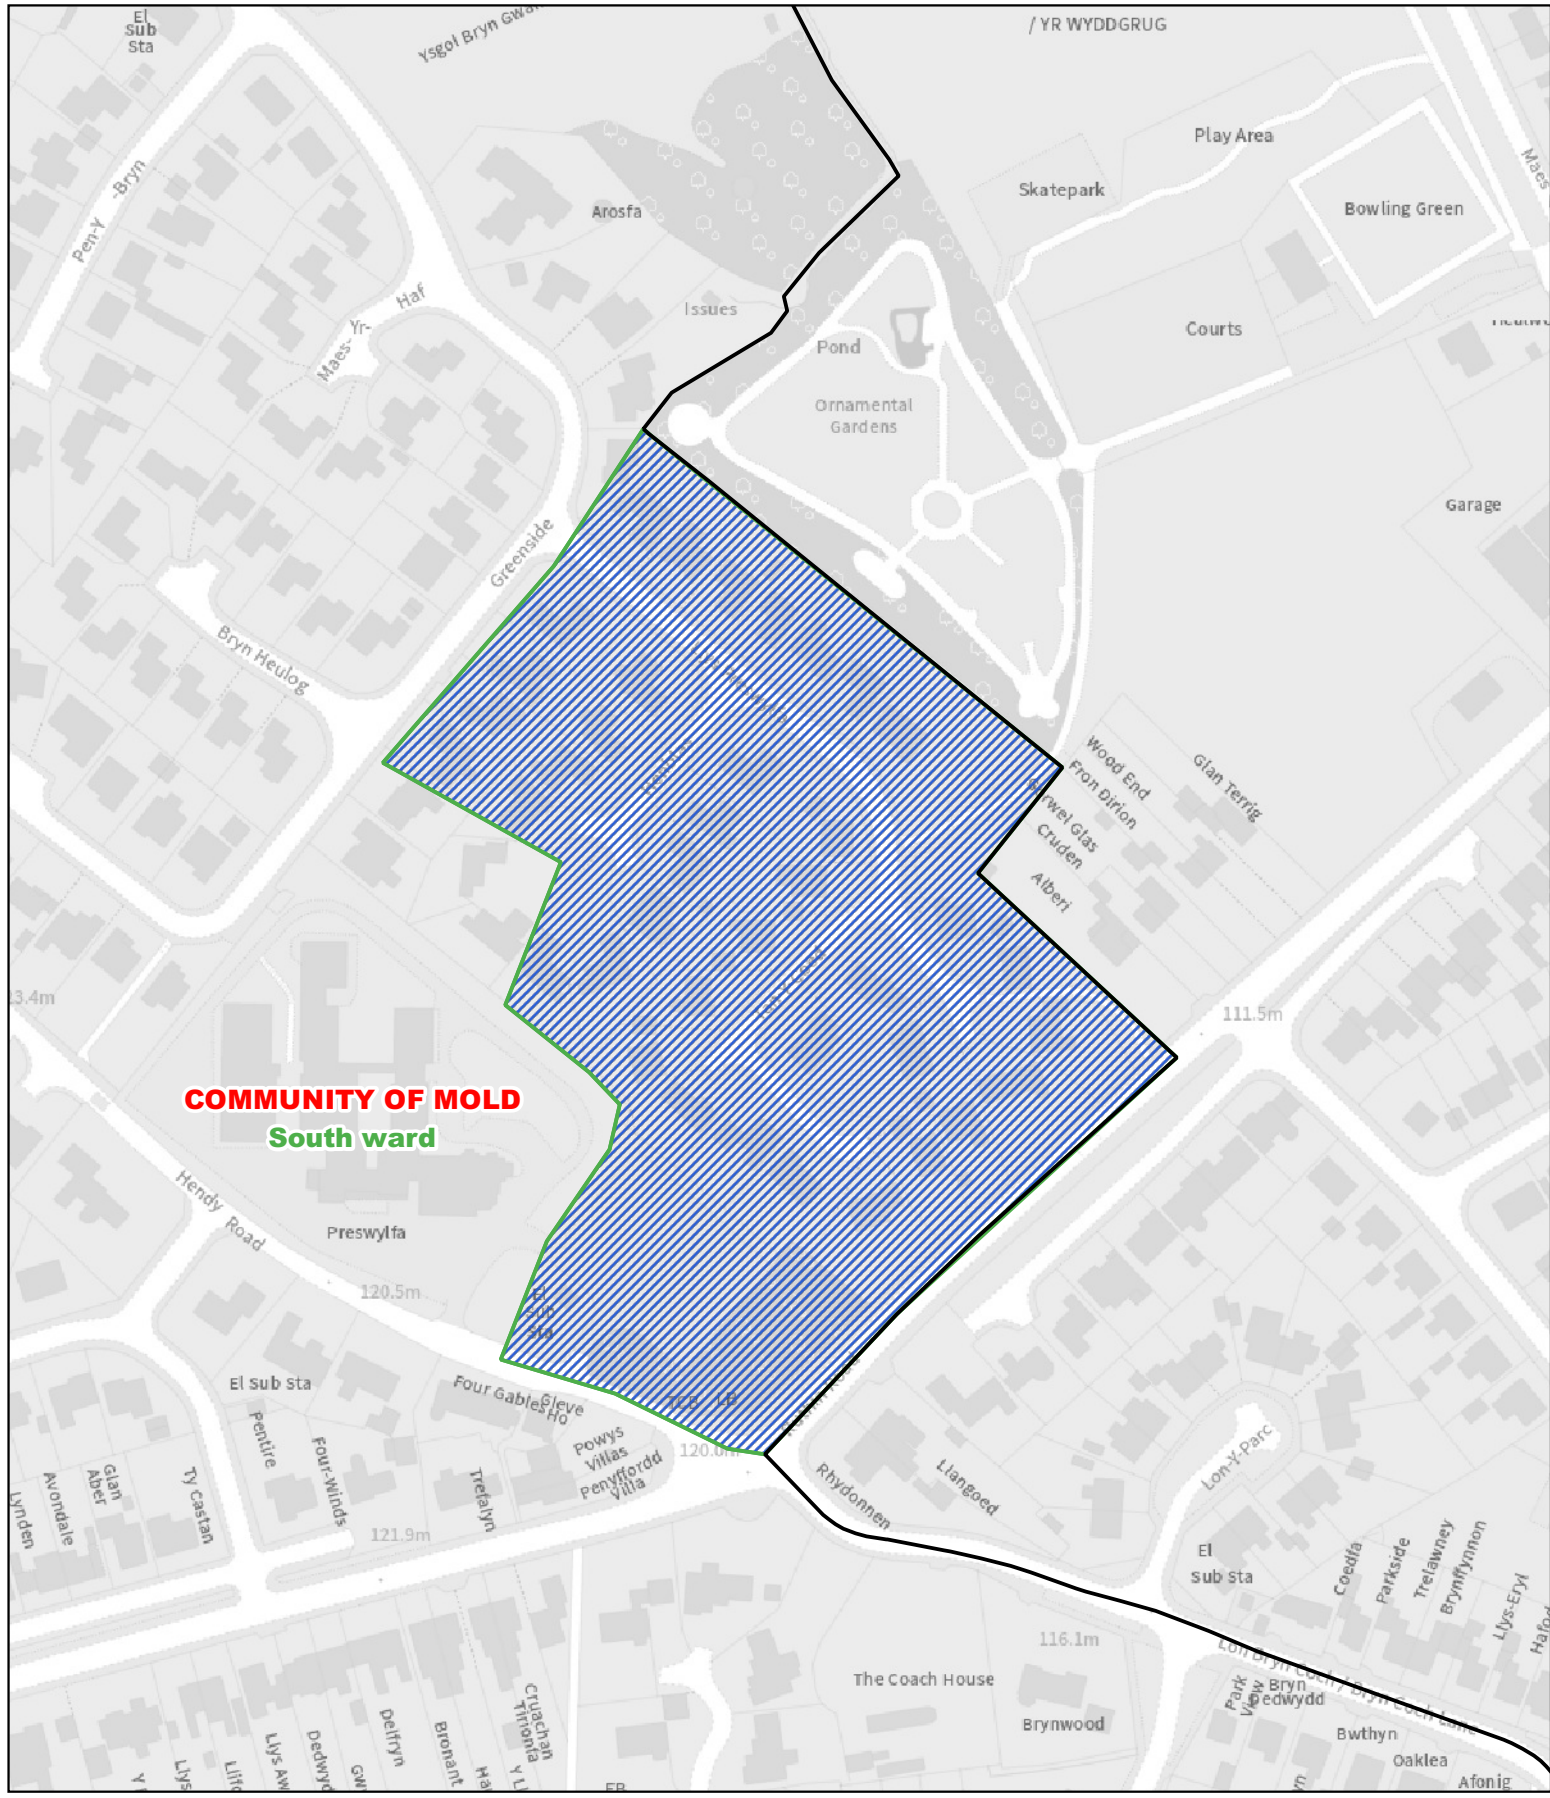

1:2,500

**TOWN OF CONNAH'S QUAY**  
**Central ward**

-  Area transferred from the South ward of the town of Connah's Quay to the Central ward of the town of Connah's Quay
-  Area transferred from the Goltyn ward of the town of Connah's Quay to the Central ward of the town of Connah's Quay
-  Boundary of the Central ward of the town of Connah's Quay
-  Previous community ward boundary

1:4,500

**COMMUNITY OF MOLD**  
East ward

 Area transferred from the West ward of the community of Mold to the East ward of the community of Mold

 Boundary of the East ward of the community of Mold

 Previous community ward boundary

0 200 400 m

1:6,000

 Area transferred from the Broncoed ward of the community of Mold to the South ward of the community of Mold

 Boundary of the South ward of the community of Mold

 Previous community ward boundary

1:2,000

 Area transferred from the South ward of the community of Mold to the West ward of the community of Mold

 Boundary of the West ward of the community of Mold

 Previous community ward boundary

1:5,000