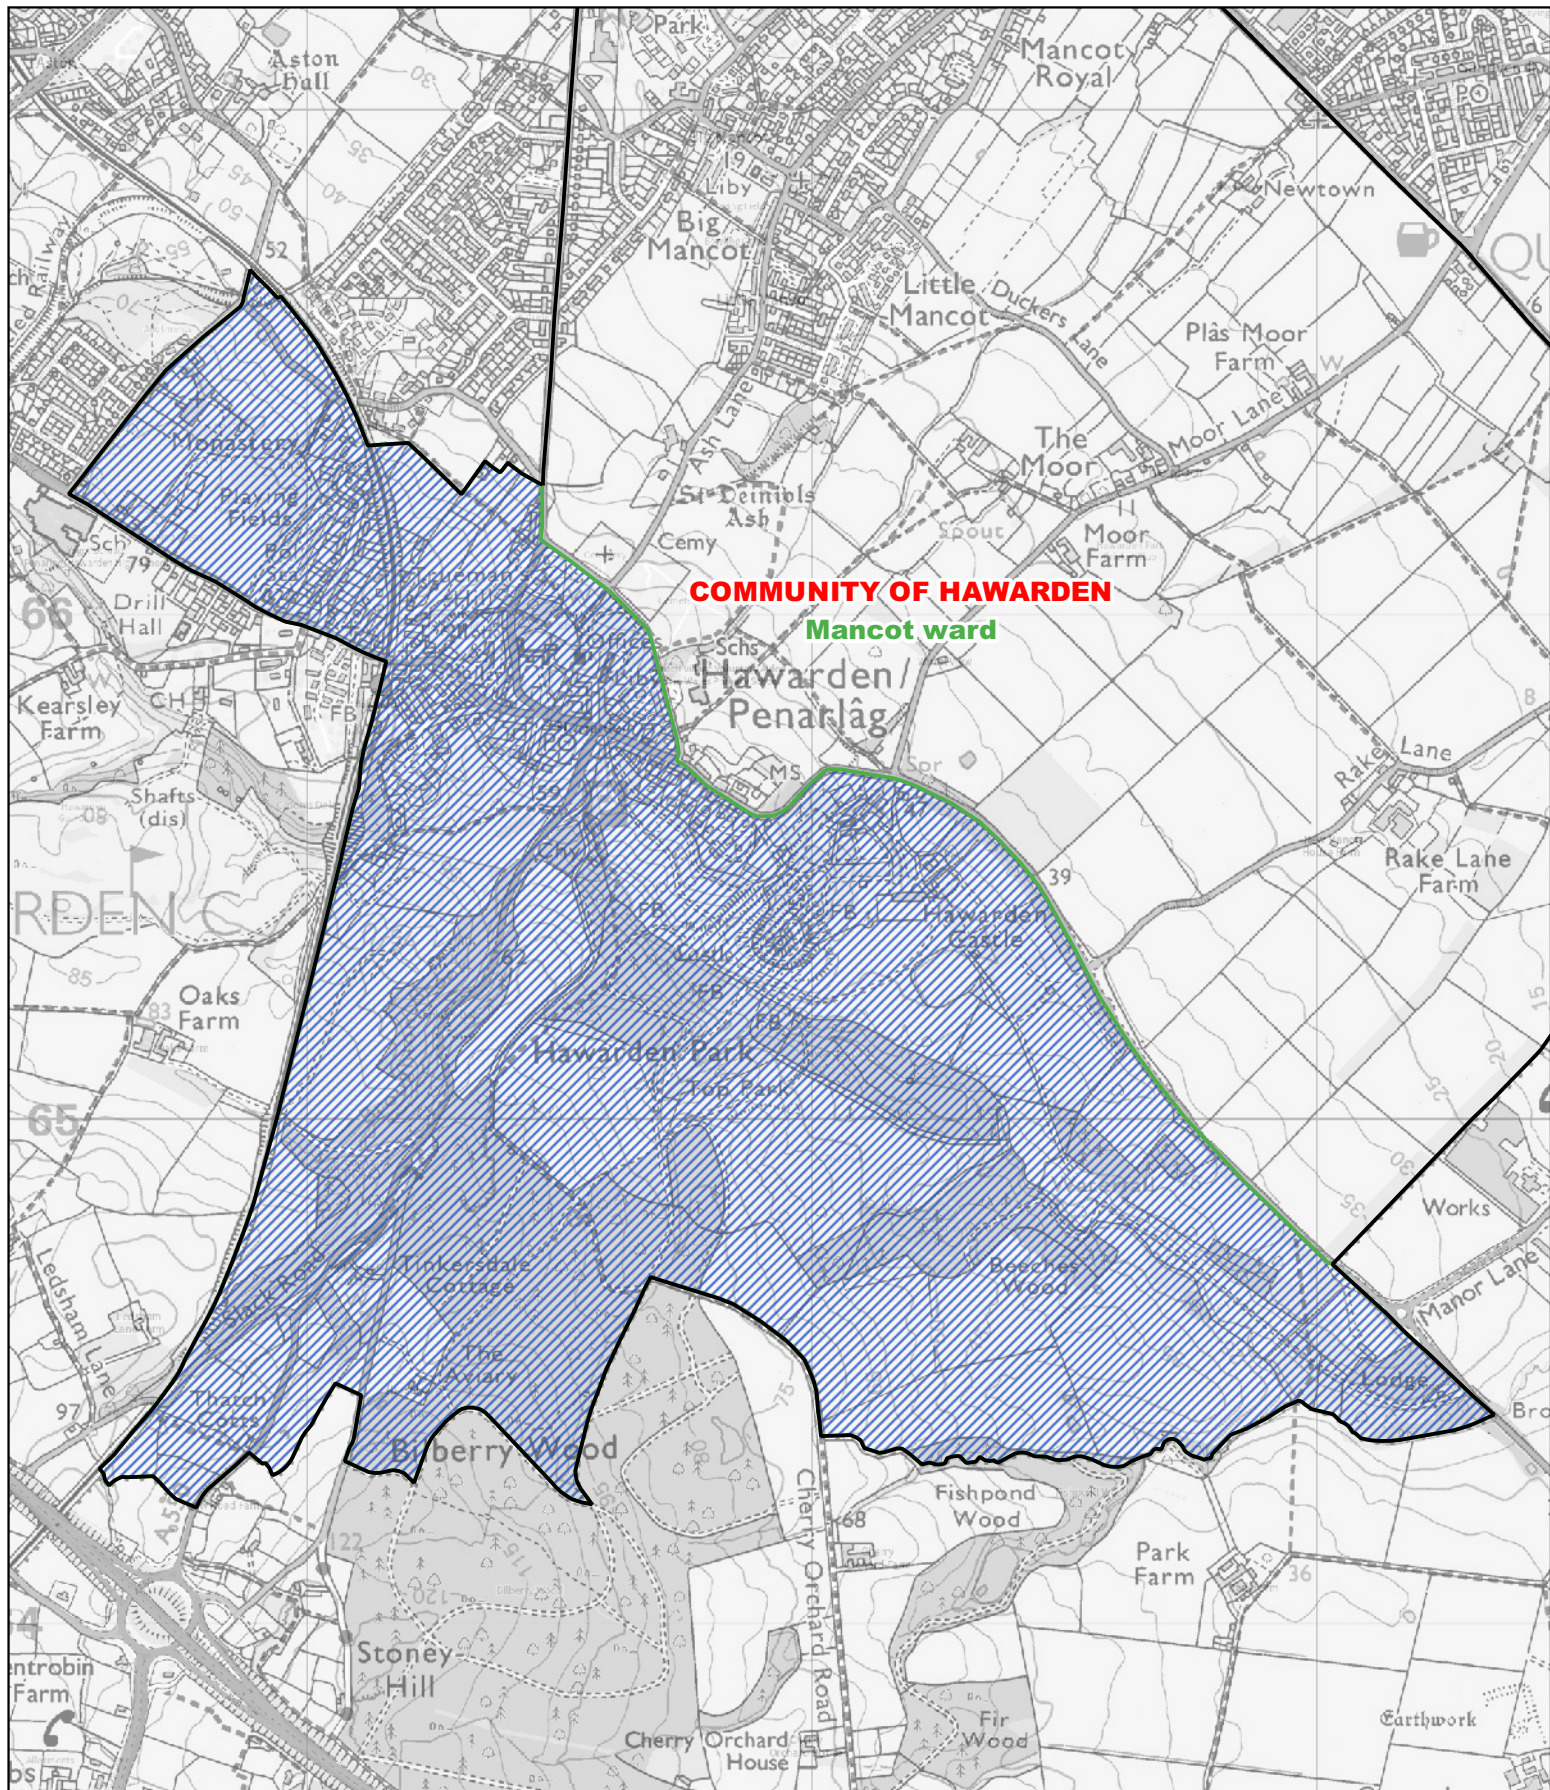

**TOWN OF FLINT**  
**Trelawny ward**

-  Area transferred from the Oakenholt ward of the town of Flint to the Trelawny ward of the town of Flint
-  Boundary of the Trelawny ward of the town of Flint
-  Previous community ward boundary

0 200 400 m

1:6,000

 Area transferred from the Broncoed ward of the community of Mold to the South ward of the community of Mold

 Boundary of the South ward of the community of Mold

 Previous community ward boundary

1:2,000

 Area transferred from the South ward of the community of Mold to the West ward of the community of Mold

 Boundary of the West ward of the community of Mold

 Previous community ward boundary

1:5,000

 Area transferred from the Hawarden ward of the community of Hawarden to the Mancot ward of the community of Hawarden

 Boundary of the Mancot ward of the community of Hawarden

 Previous community ward boundary