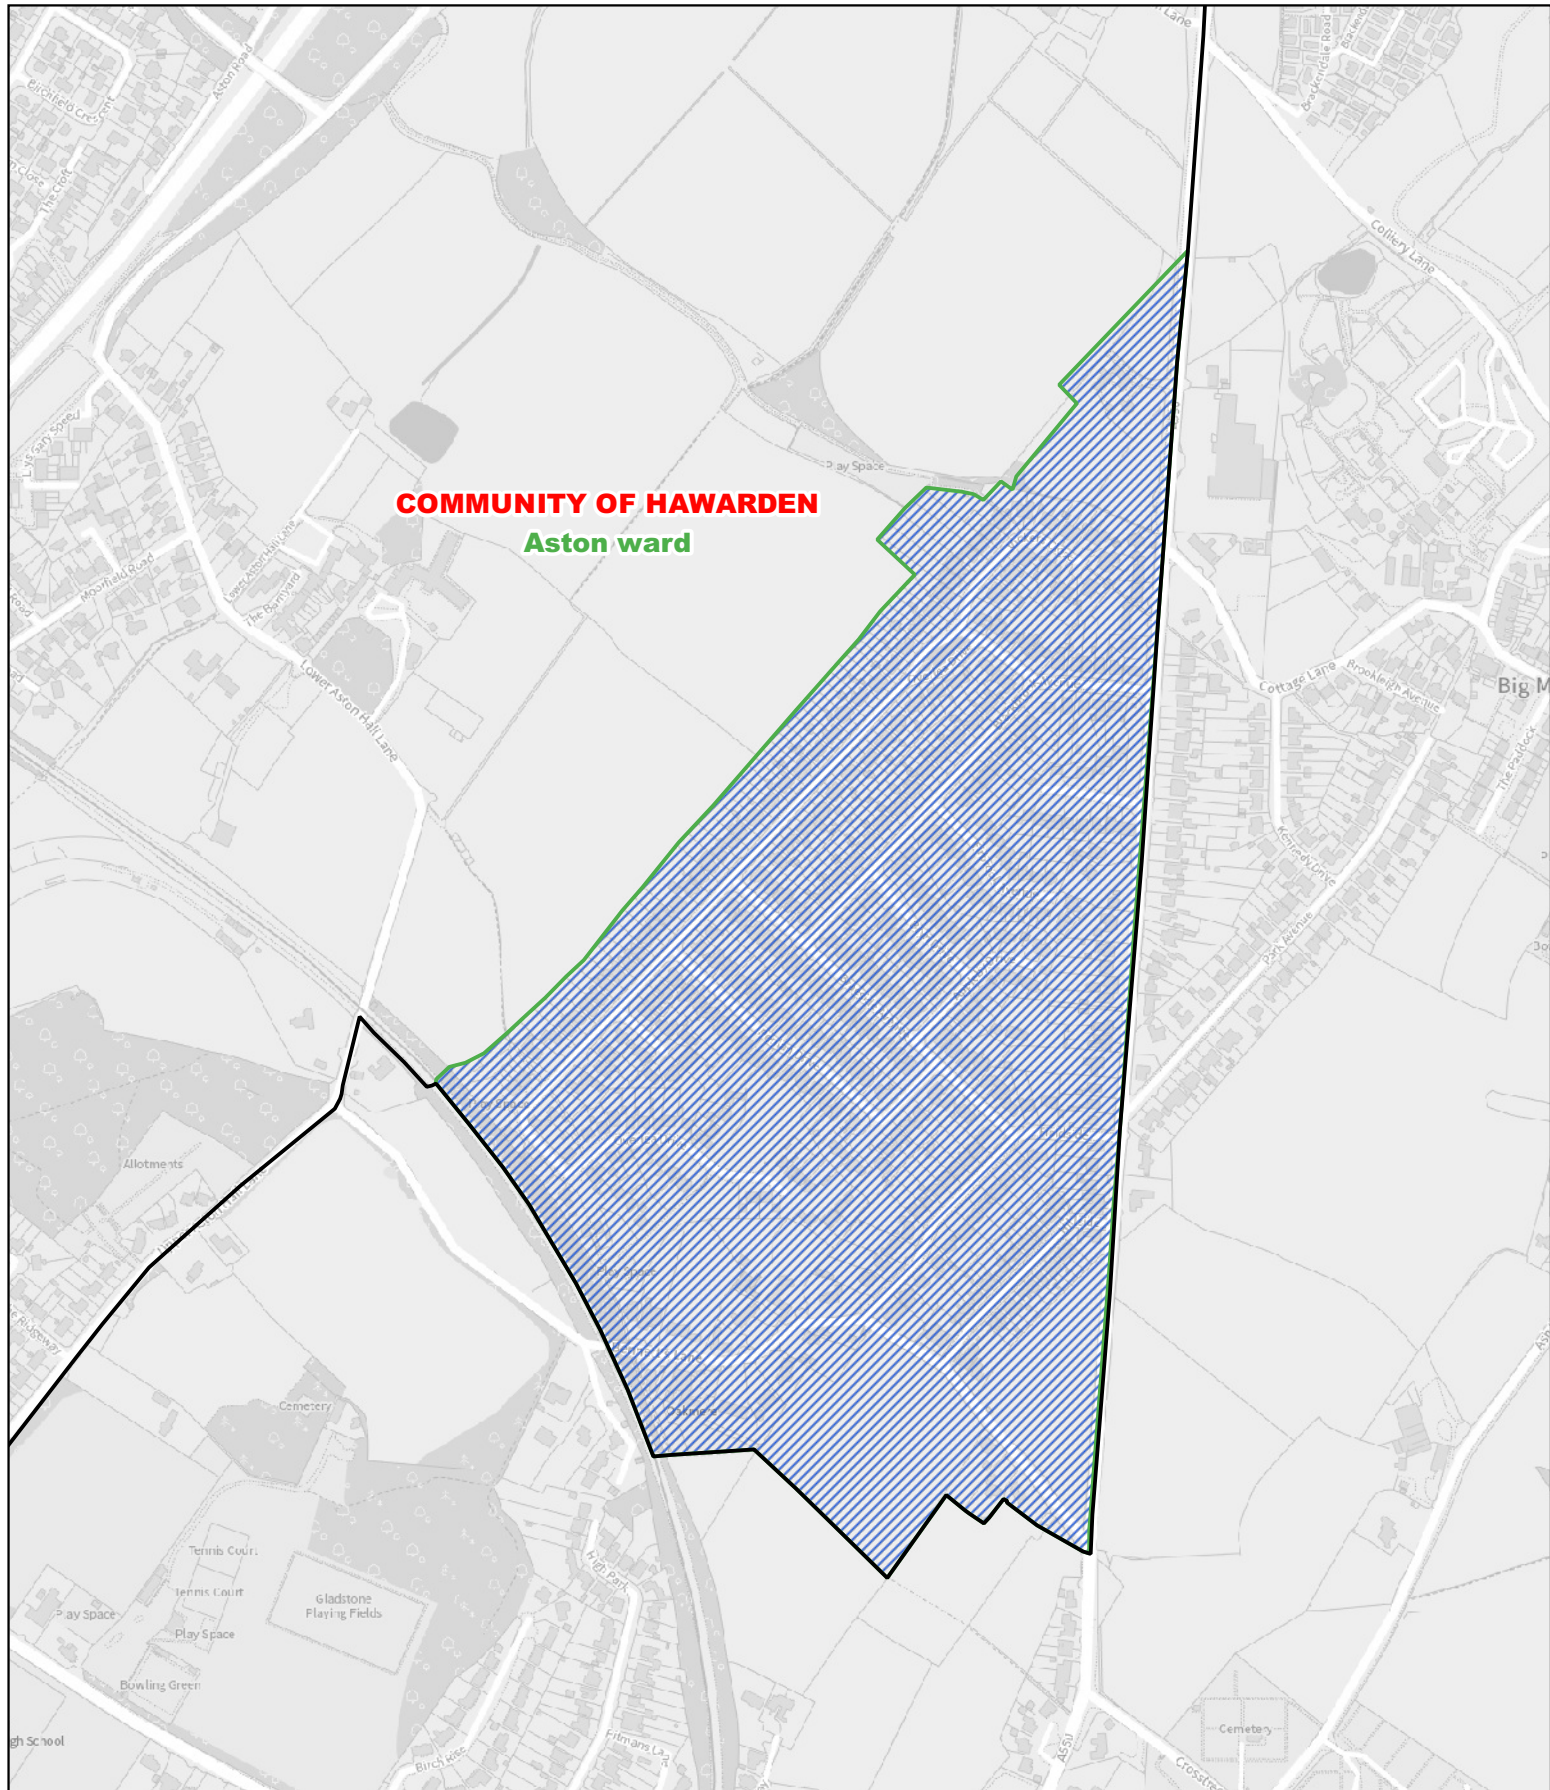

**TOWN OF FLINT**  
**Trelawny ward**

-  Area transferred from the Oakenholt ward of the town of Flint to the Trelawny ward of the town of Flint
-  Boundary of the Trelawny ward of the town of Flint
-  Previous community ward boundary

1:2,000

 Area transferred from the South ward of the community of Mold to the West ward of the community of Mold

 Boundary of the West ward of the community of Mold

 Previous community ward boundary

1:5,000

 Area transferred from the Hawarden ward of the community of Hawarden to the Mancot ward of the community of Hawarden

 Boundary of the Mancot ward of the community of Hawarden

 Previous community ward boundary

0

500

1,000 m

1:15,000

 Area transferred from the Hawarden ward of the community of Hawarden to the Aston ward of the community of Hawarden

 Boundary of the Aston ward of the community of Hawarden

 Previous community ward boundary