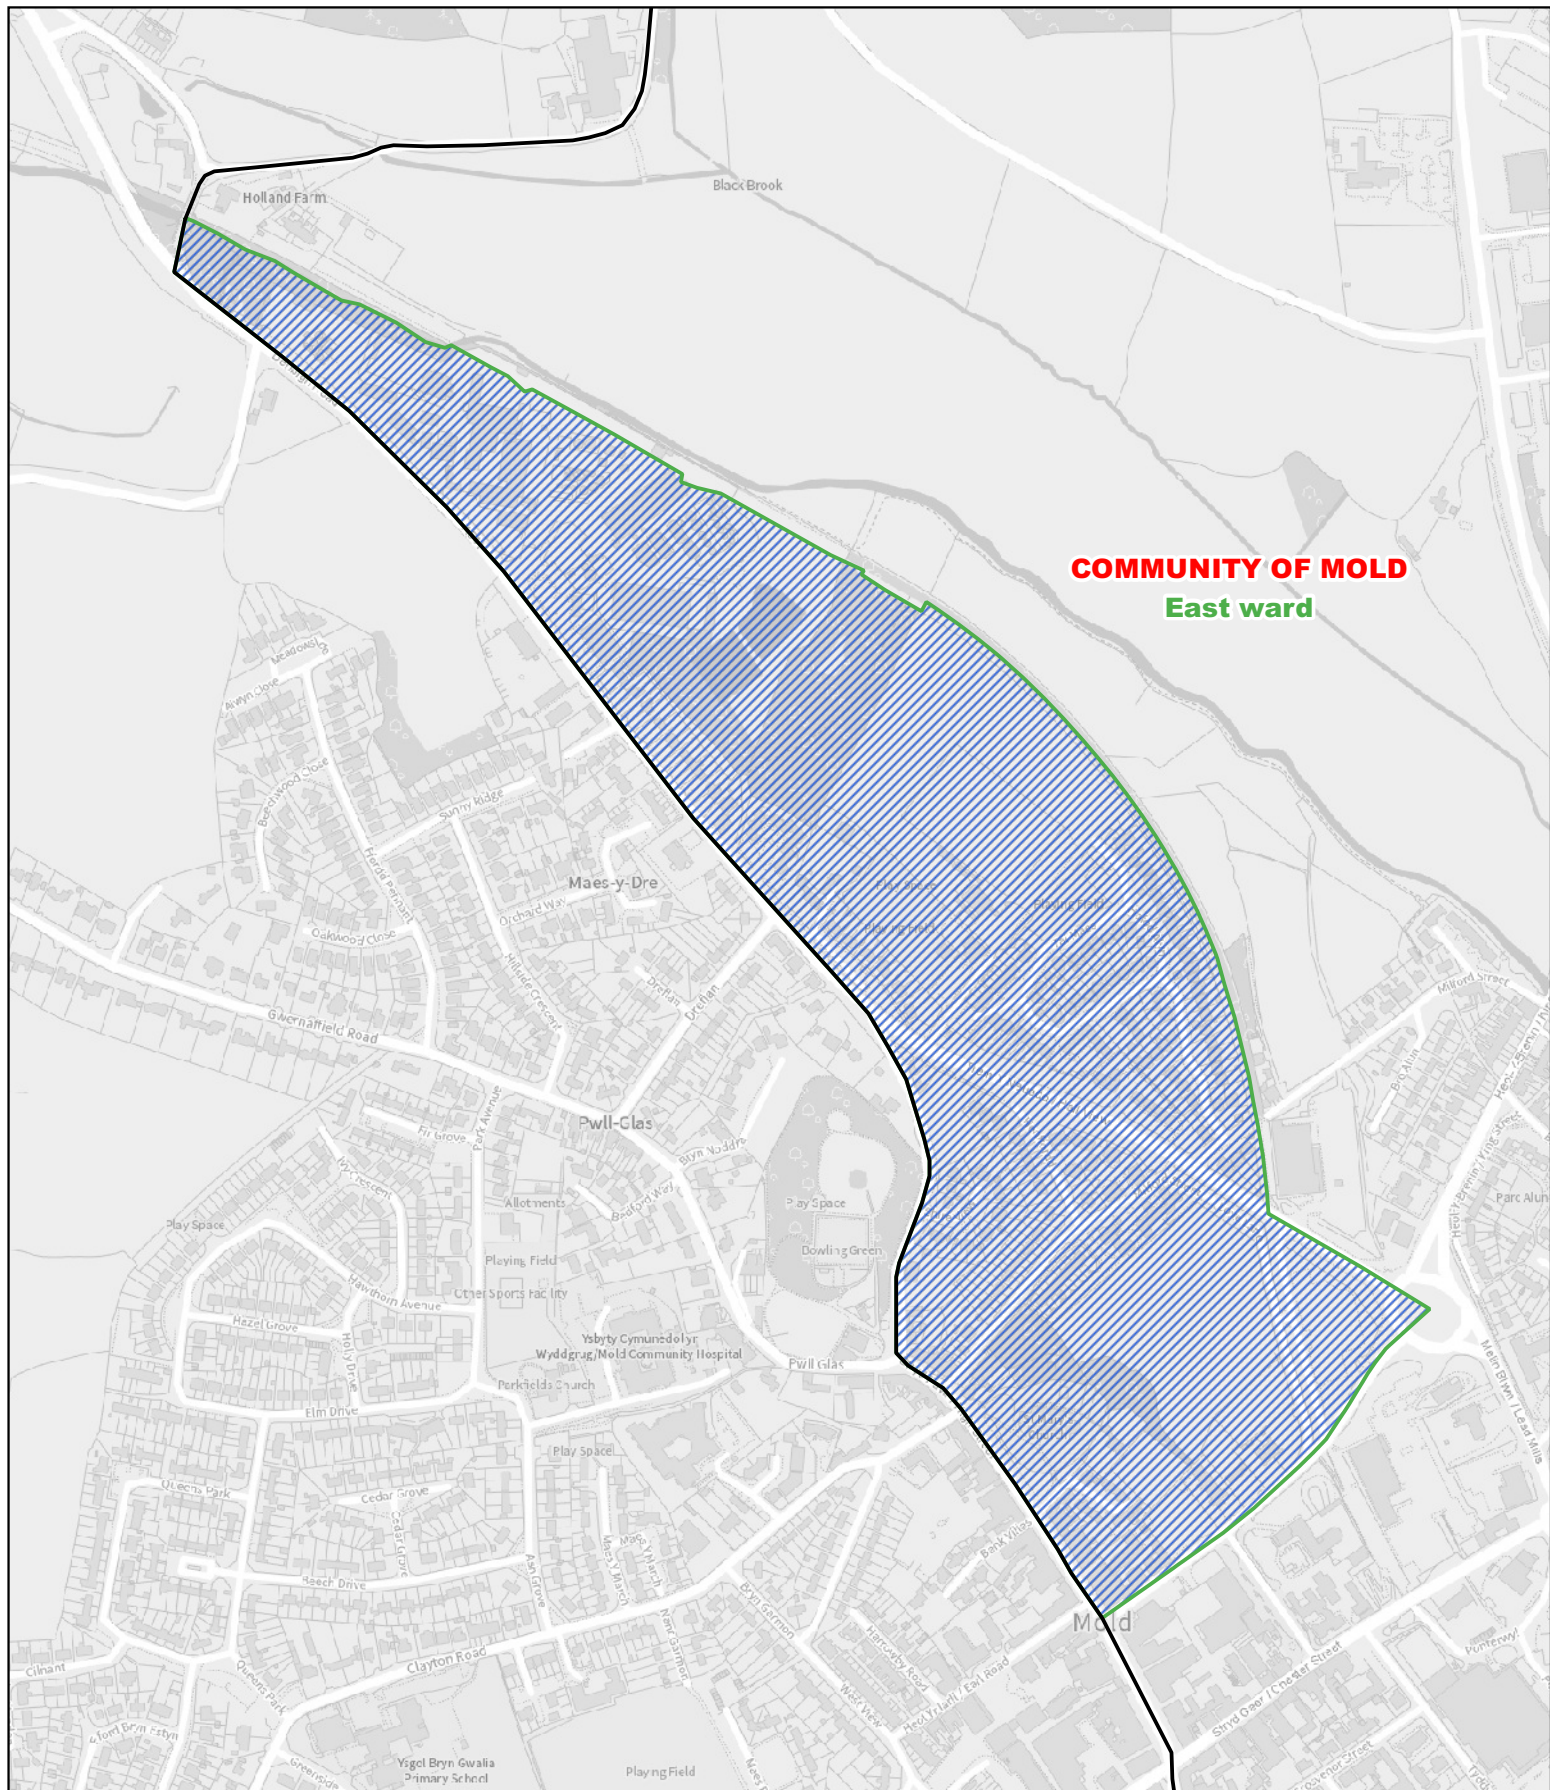

**TOWN OF FLINT**  
**Trelawny ward**

-  Area transferred from the Oakenholt ward of the town of Flint to the Trelawny ward of the town of Flint
-  Boundary of the Trelawny ward of the town of Flint
-  Previous community ward boundary

1:2,500

**TOWN OF CONNAH'S QUAY**  
**Central ward**

-  Area transferred from the South ward of the town of Connah's Quay to the Central ward of the town of Connah's Quay
-  Area transferred from the Goltyn ward of the town of Connah's Quay to the Central ward of the town of Connah's Quay
-  Boundary of the Central ward of the town of Connah's Quay
-  Previous community ward boundary

1:4,500

**COMMUNITY OF MOLD**  
East ward

 Area transferred from the West ward of the community of Mold to the East ward of the community of Mold

 Boundary of the East ward of the community of Mold

 Previous community ward boundary

0 200 400 m

1:6,000

 Area transferred from the Broncoed ward of the community of Mold to the South ward of the community of Mold

 Boundary of the South ward of the community of Mold

 Previous community ward boundary