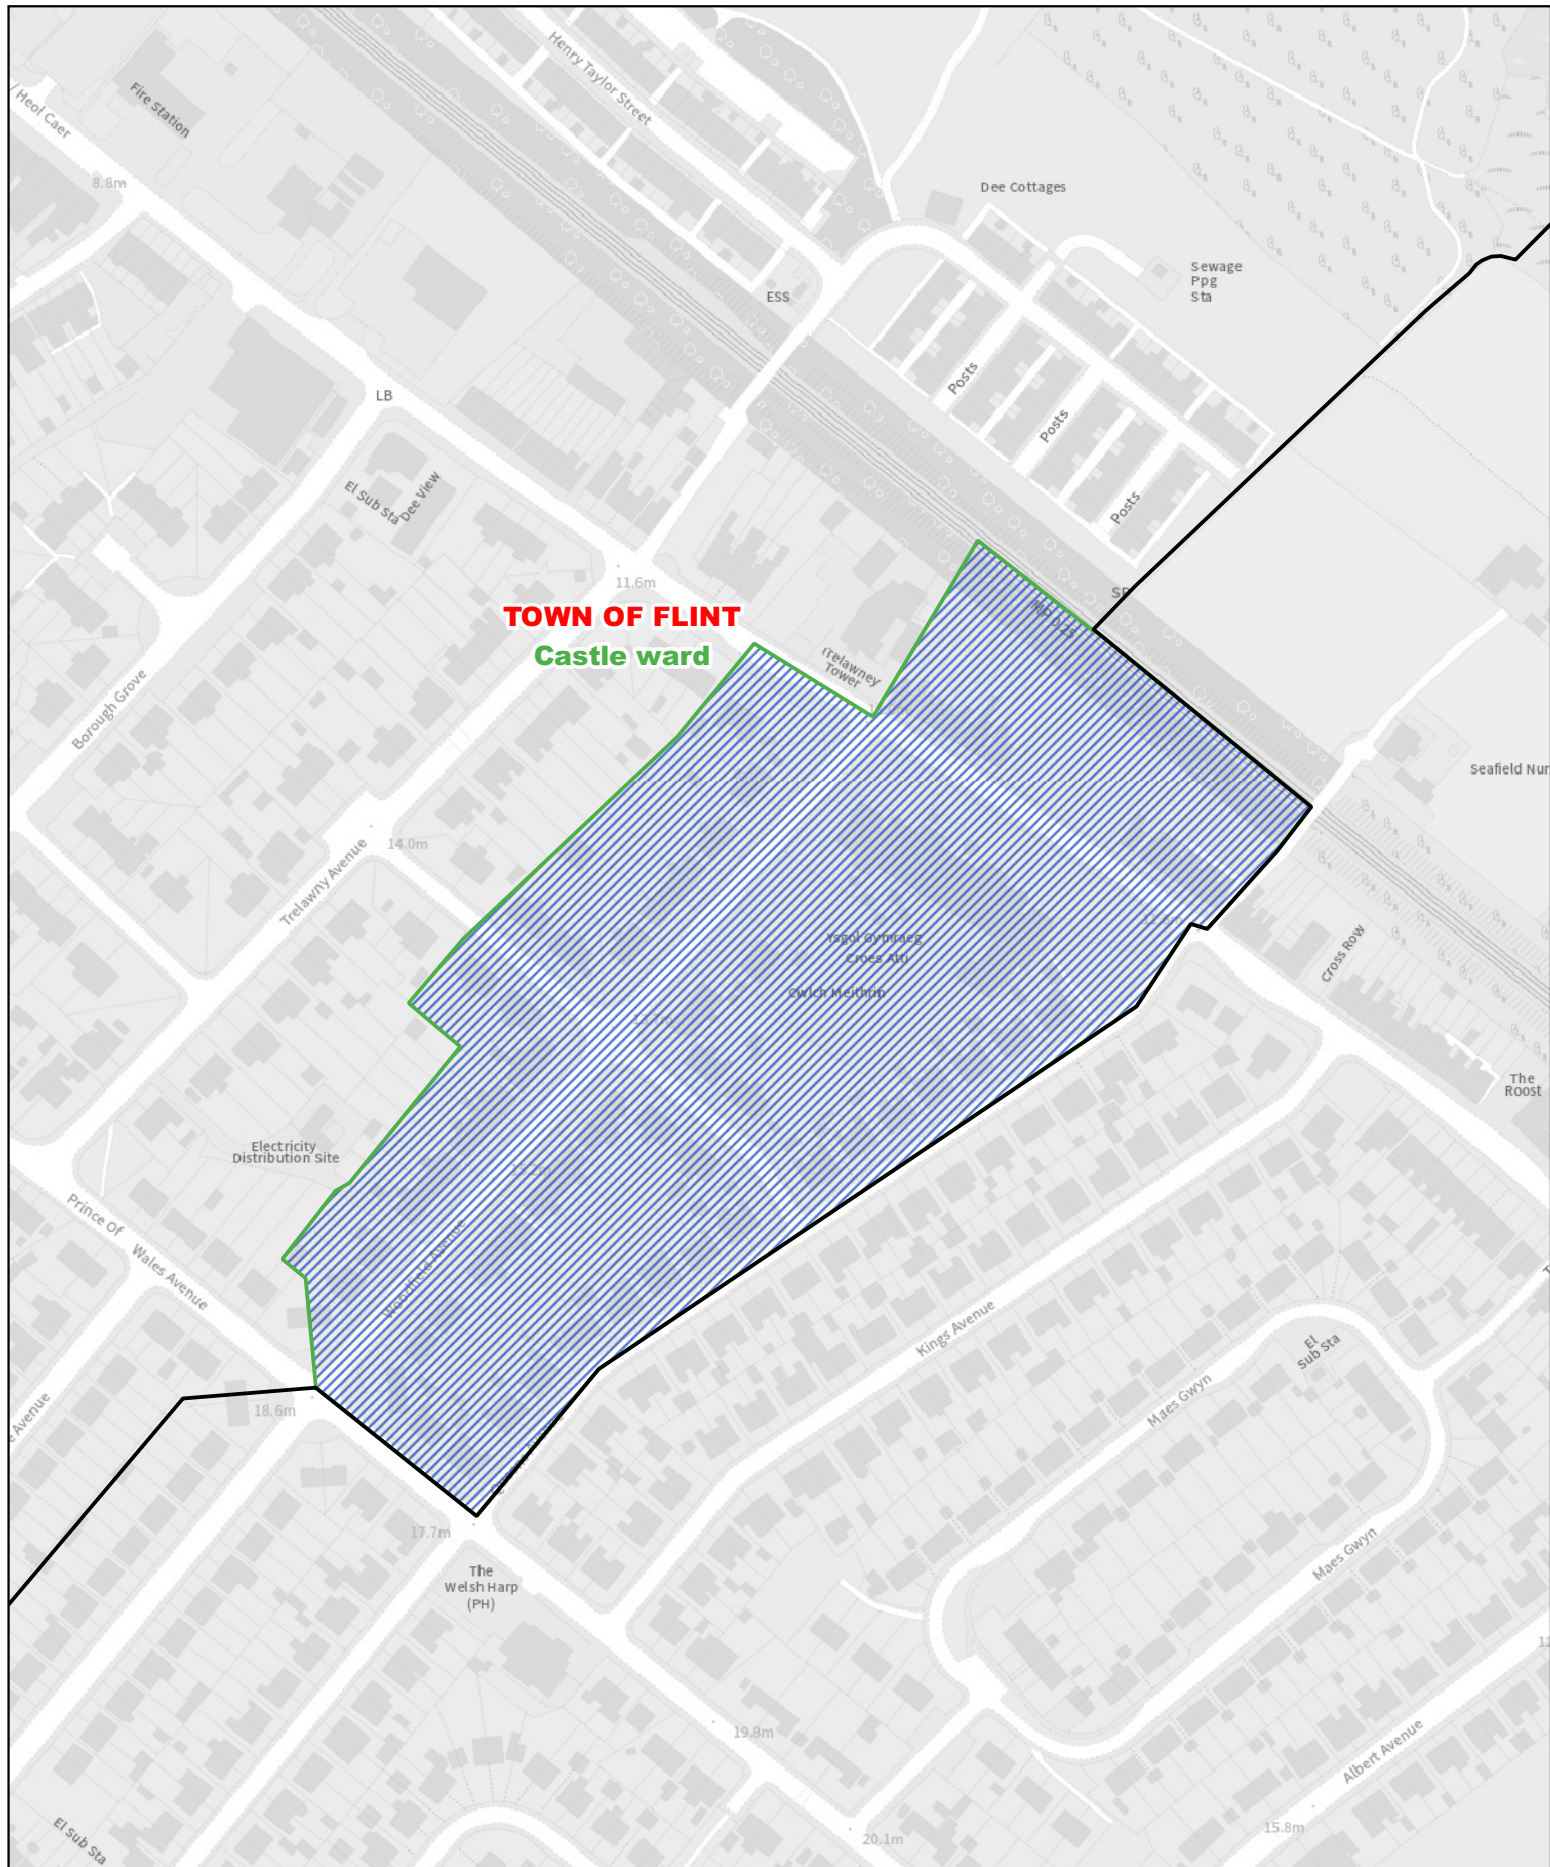

-  Area transferred from the Pentrobin ward of the town of Buckley to the Bistre East ward of the town of Buckley
-  Boundary of the Bistre East ward of the town of Buckley
-  Previous community ward boundary

 Area transferred from the Mountain ward of the town of Buckley to the Pentrobin ward of the town of Buckley

 Boundary of the Pentrobin ward of the town of Buckley

 Previous community ward boundary

0 300 600 m

1:8,000

-  Area transferred from the Oakenholt ward of the town of Flint to the Castle ward of the town of Flint
-  Boundary of the Castle ward of the town of Flint
-  Previous community ward boundary

1:2,500

**TOWN OF FLINT**  
**Trelawny ward**

-  Area transferred from the Oakenholt ward of the town of Flint to the Trelawny ward of the town of Flint
-  Boundary of the Trelawny ward of the town of Flint
-  Previous community ward boundary