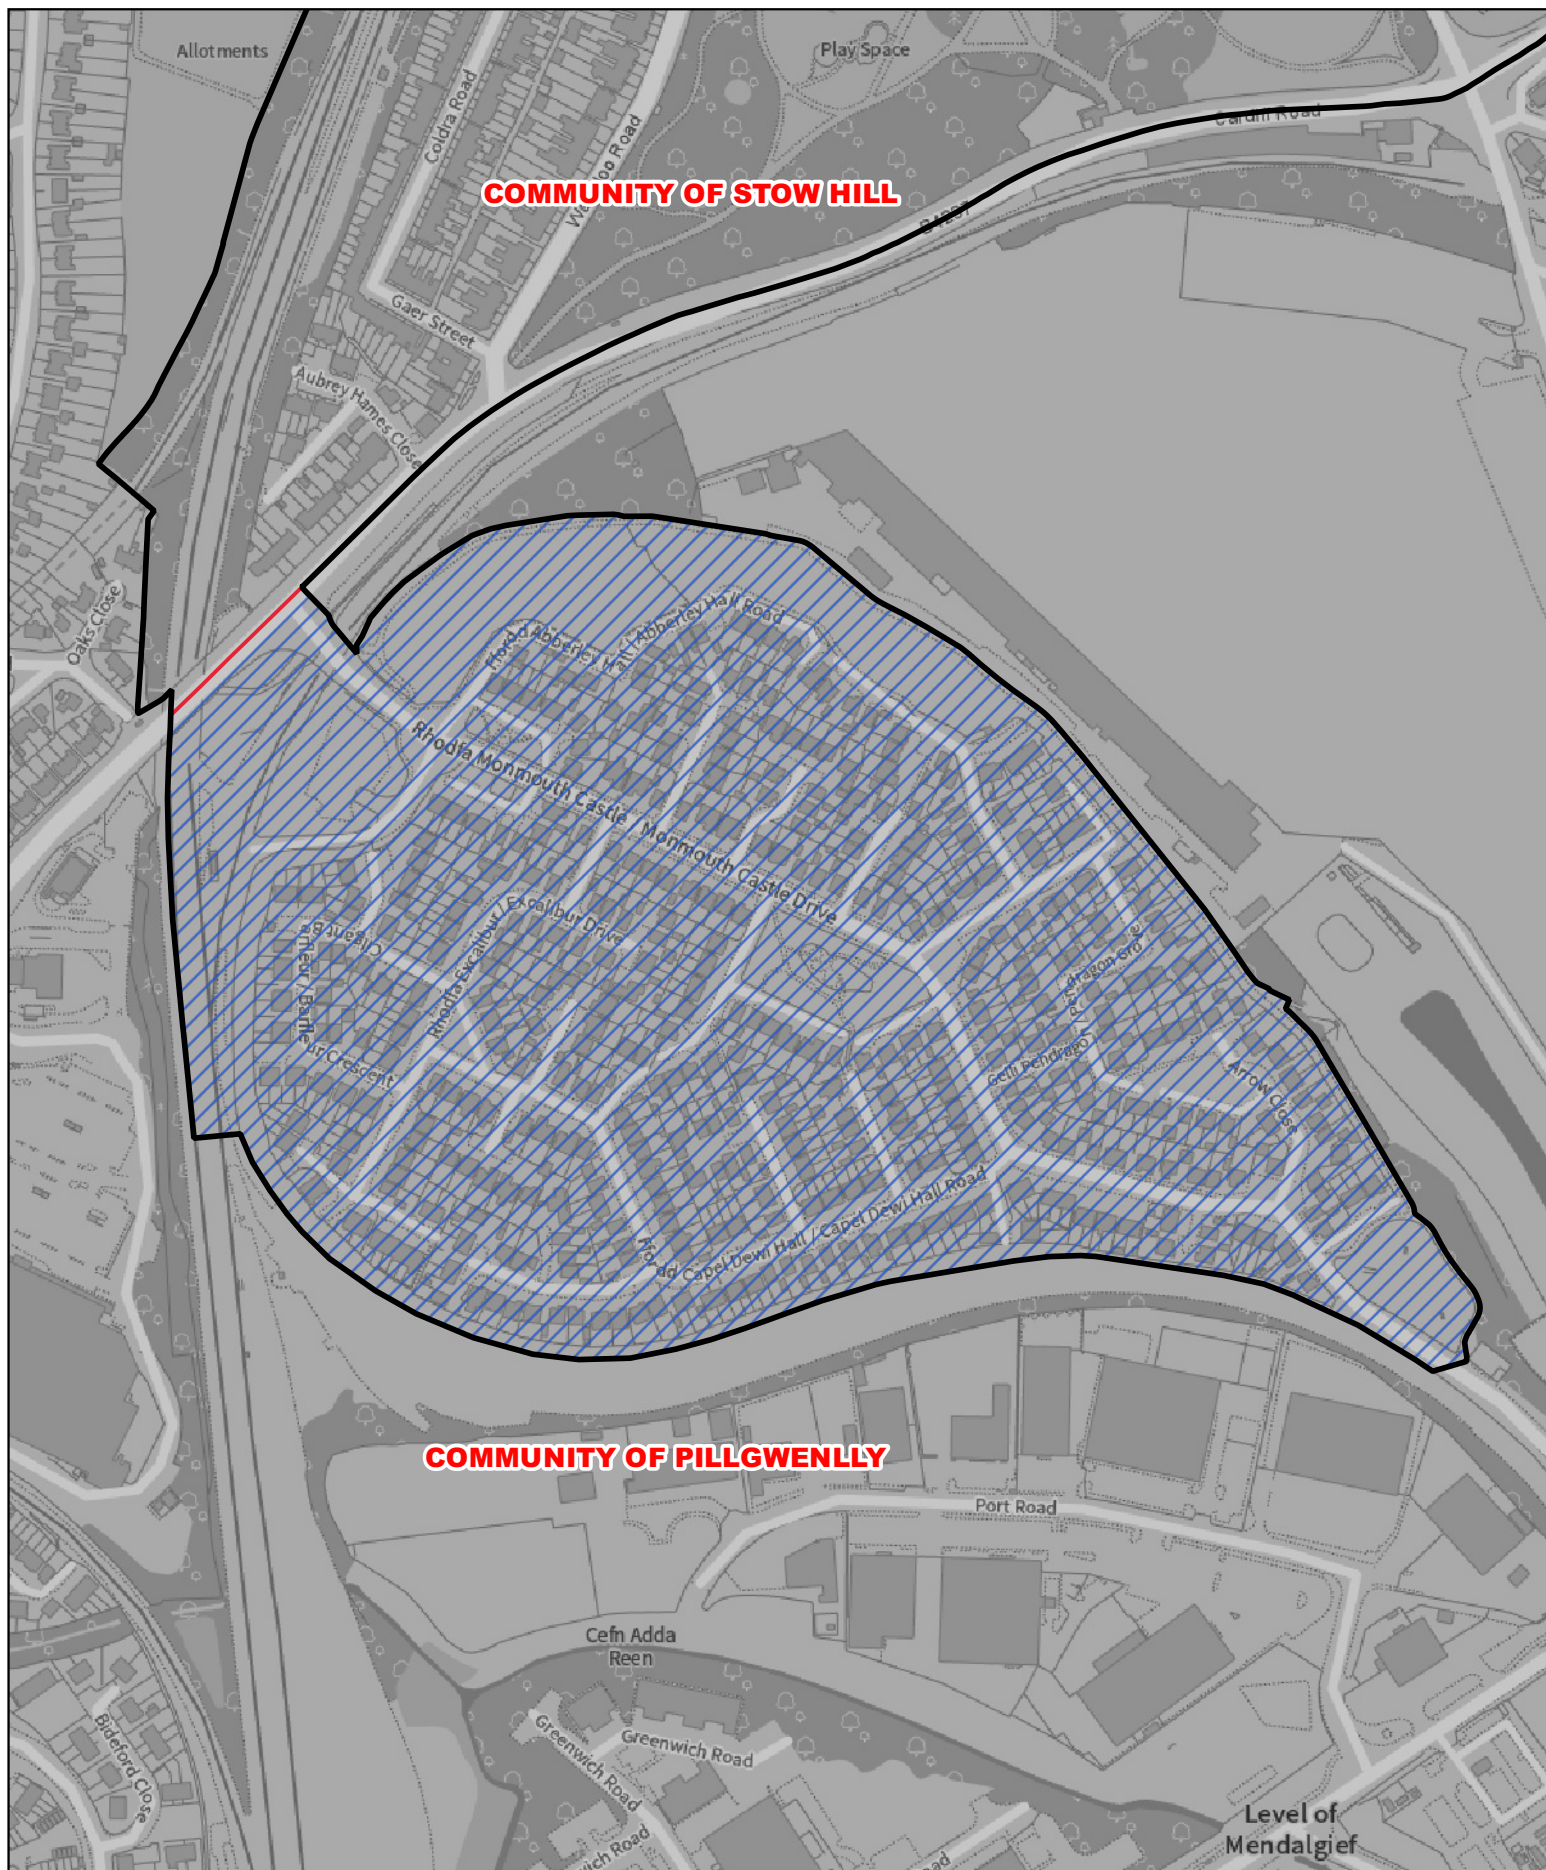

**COMMUNITY OF GRAIG**

**West ward**  
**COMMUNITY OF ROGERSTONE**

-  Area transferred from the community of Graig to the West ward of the community of Rogerstone
-  New boundary of the West ward of the community of Rogerstone
-  Previous community boundary

1:5,000

**COMMUNITY OF STOW HILL**

**COMMUNITY OF PILLGWENLLY**

 Area transferred from the community of Pillgwenlly to the community of Stow Hill

 New boundary of the community of Stow Hill

 Previous community boundary