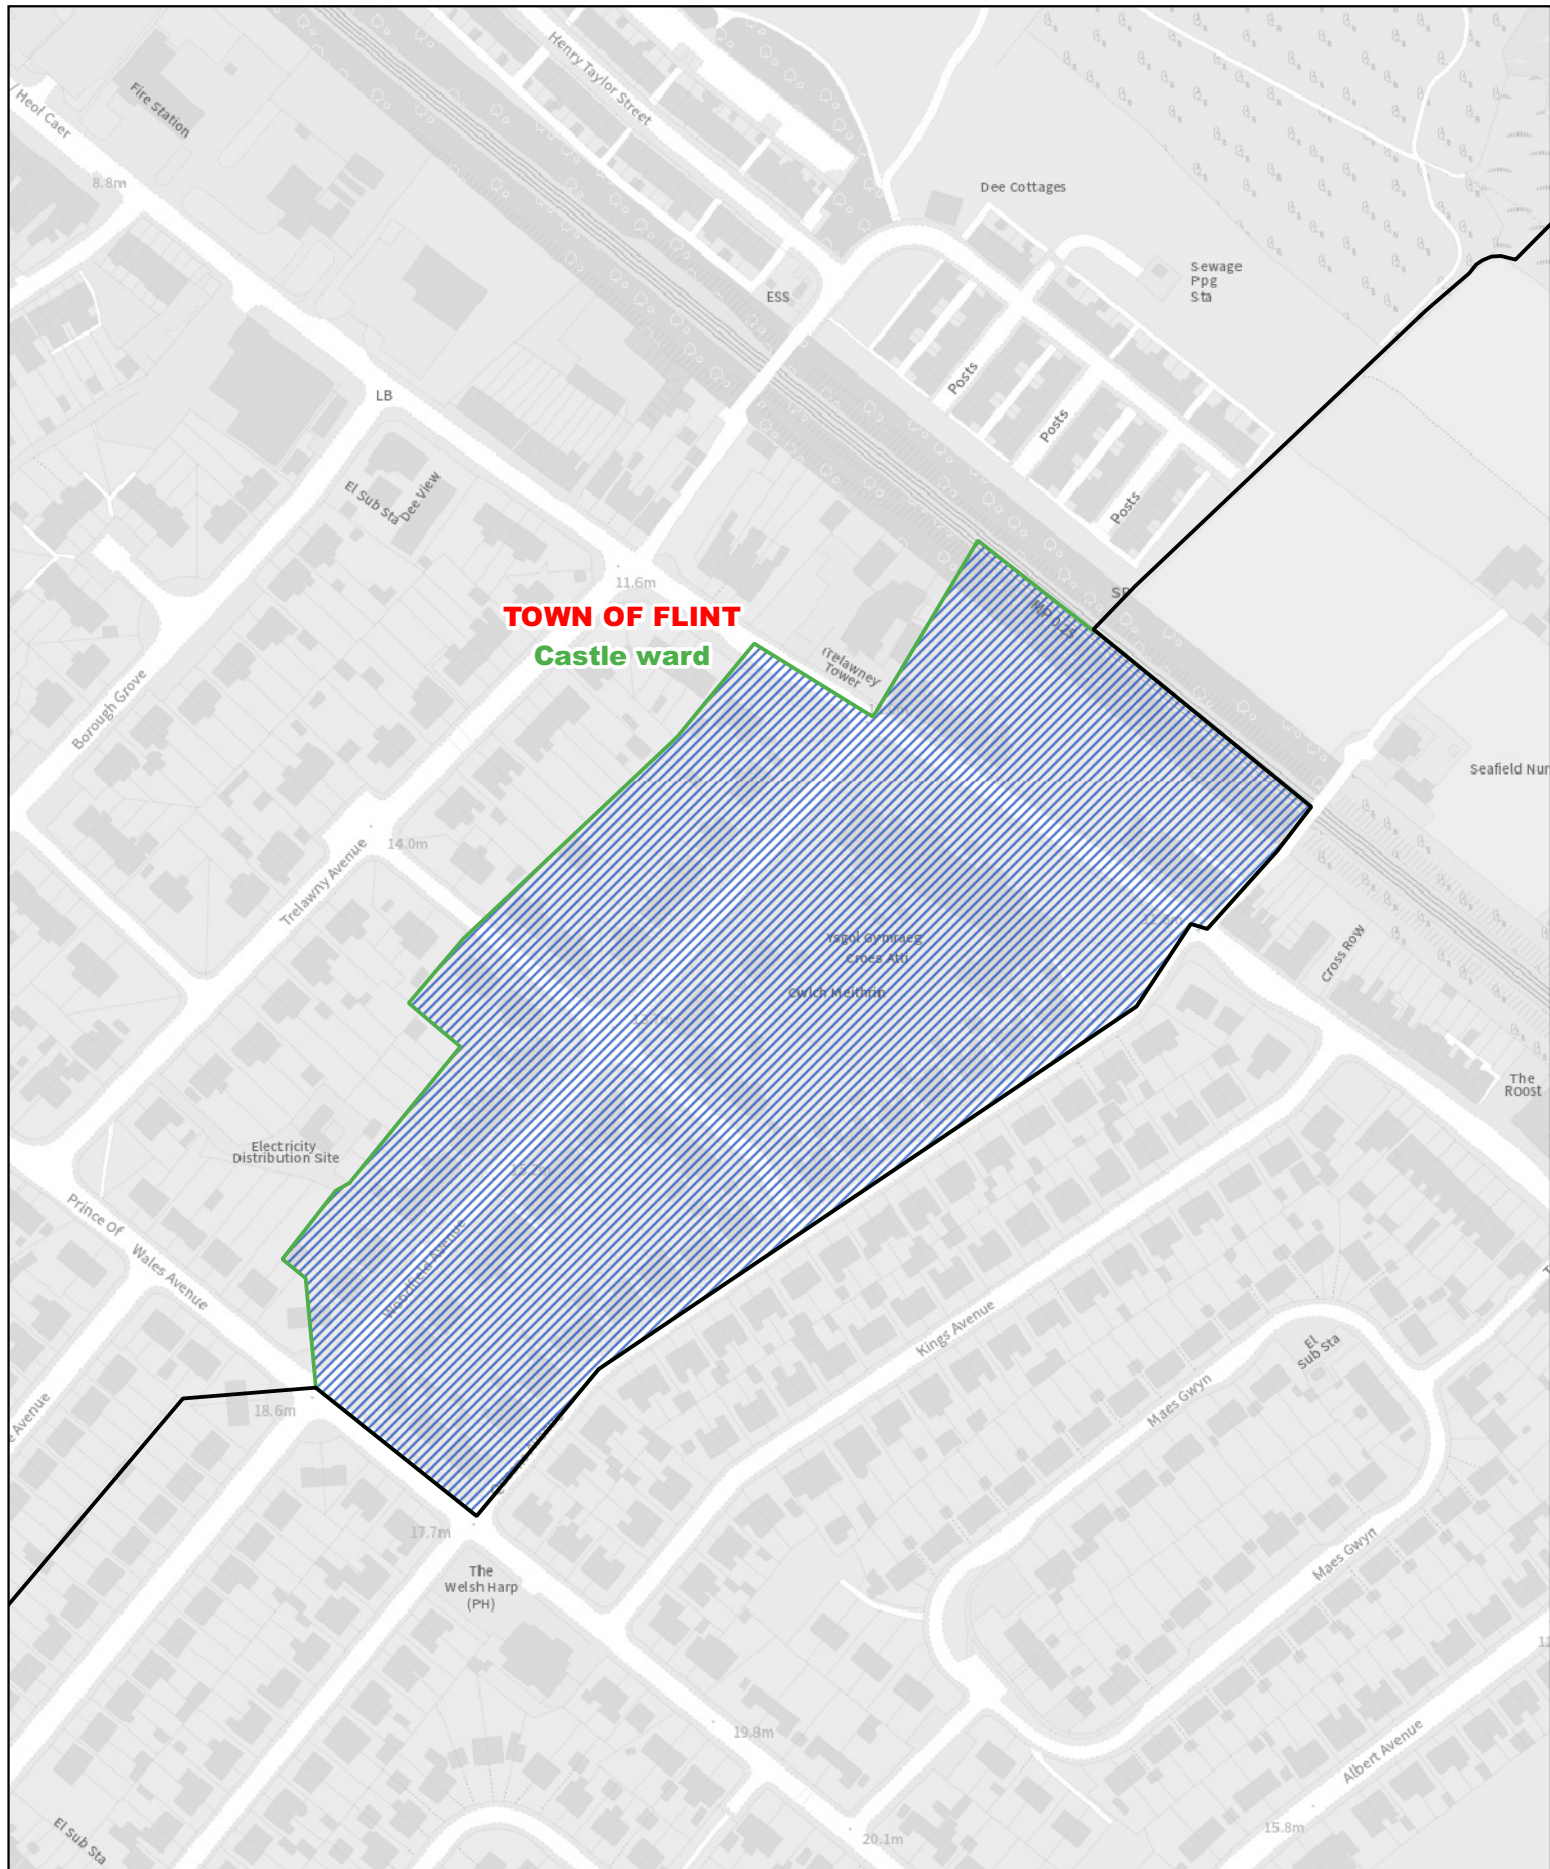

-  Area transferred from the Pentrobin ward of the town of Buckley to the Bistre East ward of the town of Buckley
-  Boundary of the Bistre East ward of the town of Buckley
-  Previous community ward boundary

-  Area transferred from the Mountain ward of the town of Buckley to the Pentrobin ward of the town of Buckley
-  Boundary of the Pentrobin ward of the town of Buckley
-  Previous community ward boundary

1:8,000

 Area transferred from the Oakenholt ward of the town of Flint to the Castle ward of the town of Flint

 Boundary of the Castle ward of the town of Flint

 Previous community ward boundary

1:2,500

TOWN OF FLINT
Trelawny ward

-  Area transferred from the Oakenholt ward of the town of Flint to the Trelawny ward of the town of Flint
-  Boundary of the Trelawny ward of the town of Flint
-  Previous community ward boundary

1:2,500