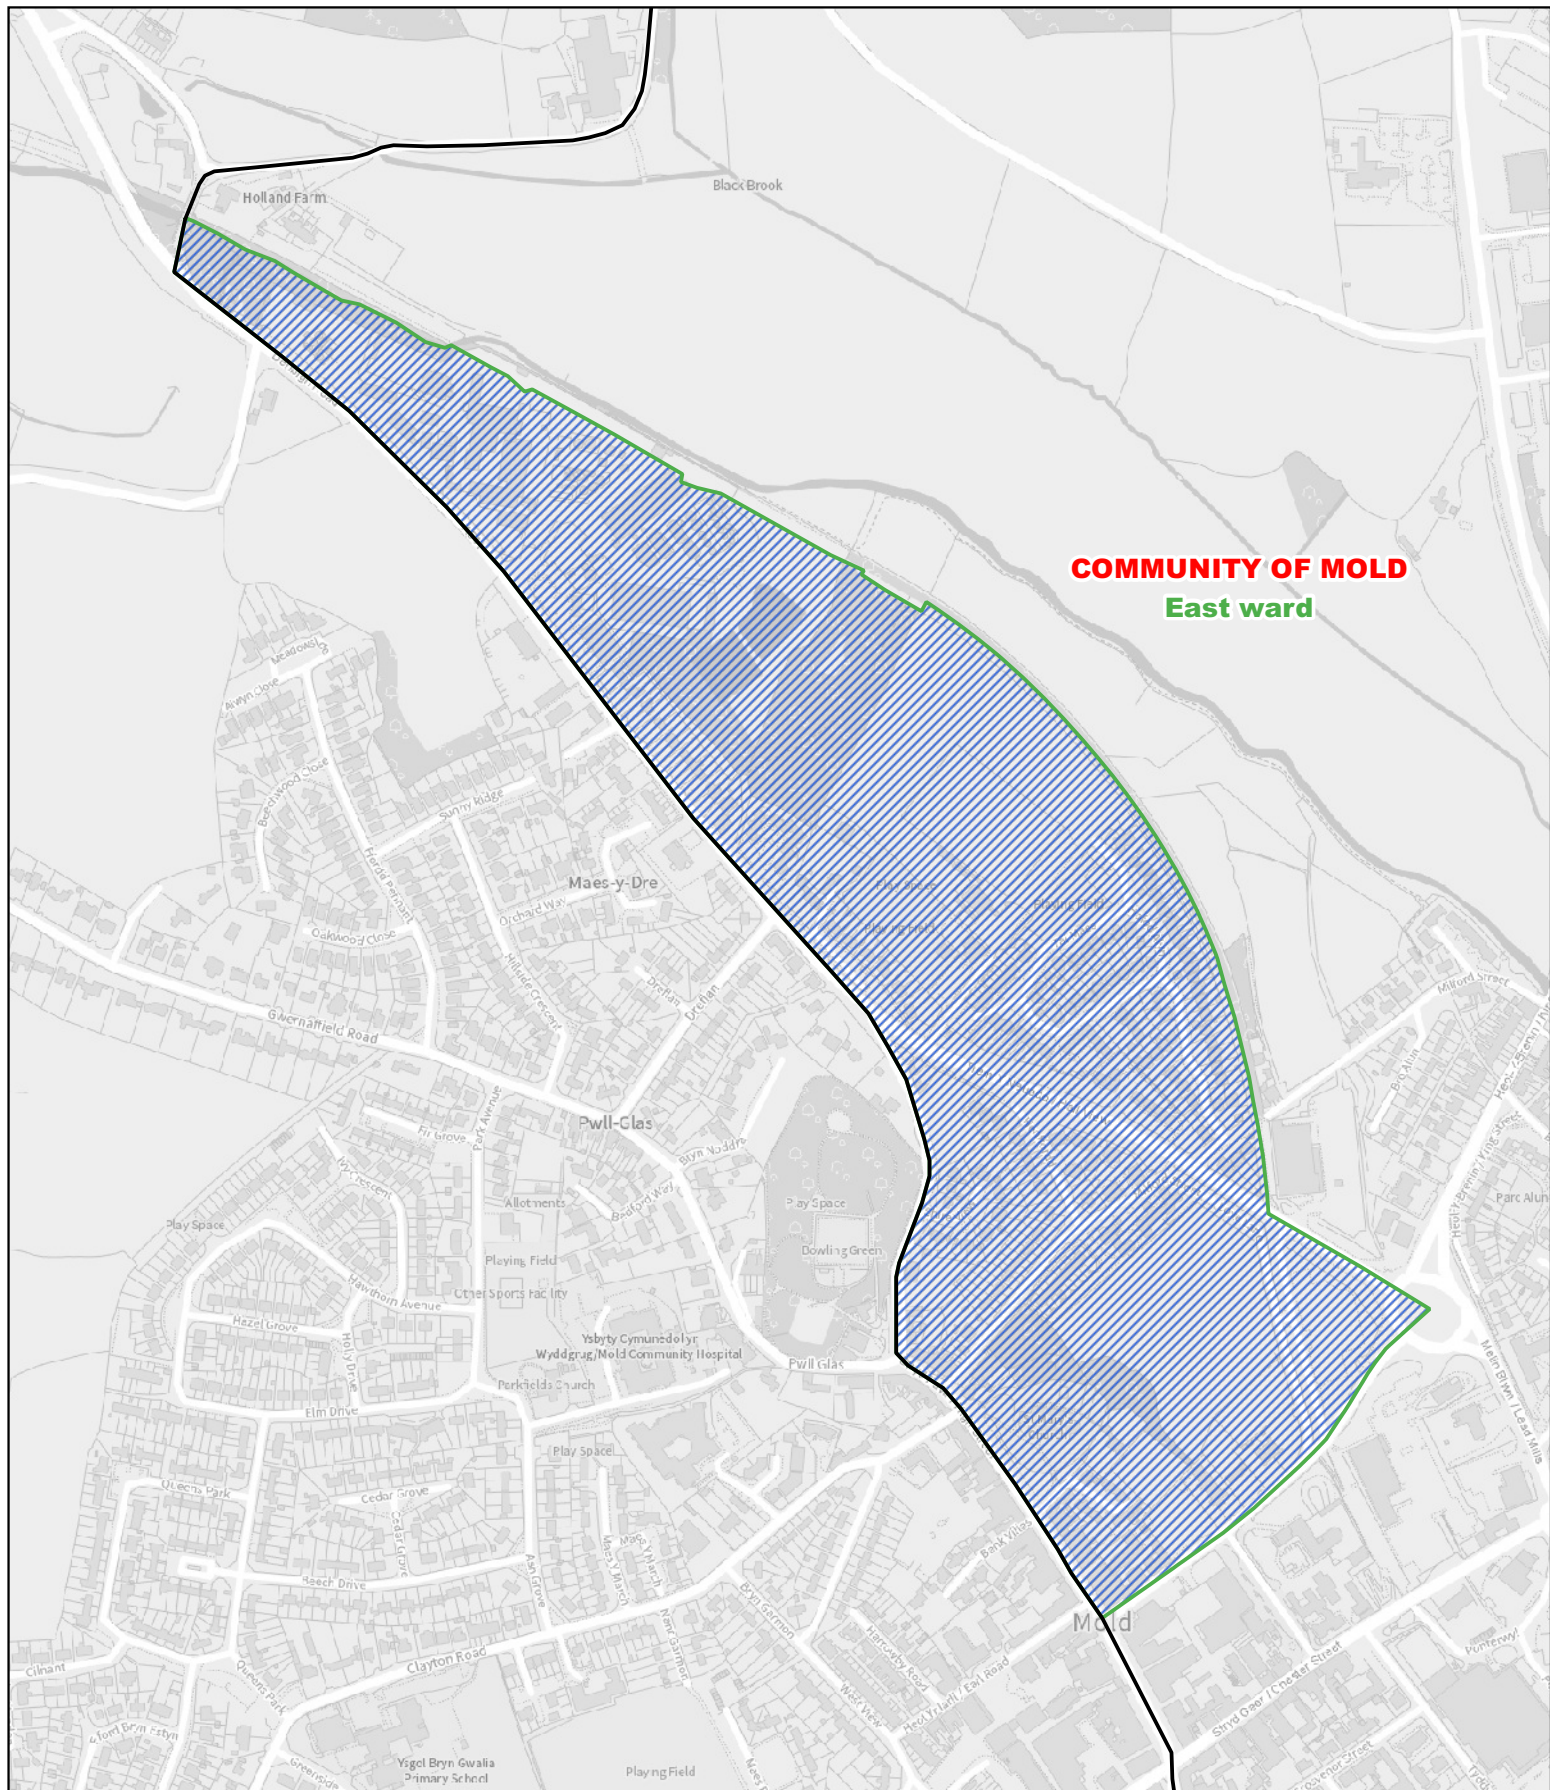

1:8,000

 Area transferred from the Oakenholt ward of the town of Flint to the Castle ward of the town of Flint

 Boundary of the Castle ward of the town of Flint

 Previous community ward boundary

1:2,500

TOWN OF FLINT
Trelawny ward

-  Area transferred from the Oakenholt ward of the town of Flint to the Trelawny ward of the town of Flint
-  Boundary of the Trelawny ward of the town of Flint
-  Previous community ward boundary

1:2,500

TOWN OF CONNAH'S QUAY
Central ward

-  Area transferred from the South ward of the town of Connaah's Quay to the Central ward of the town of Connaah's Quay
-  Area transferred from the Goltyn ward of the town of Connaah's Quay to the Central ward of the town of Connaah's Quay
-  Boundary of the Central ward of the town of Connaah's Quay
-  Previous community ward boundary

1:4,500

COMMUNITY OF MOLD
East ward

 Area transferred from the West ward of the community of Mold to the East ward of the community of Mold

 Boundary of the East ward of the community of Mold

 Previous community ward boundary