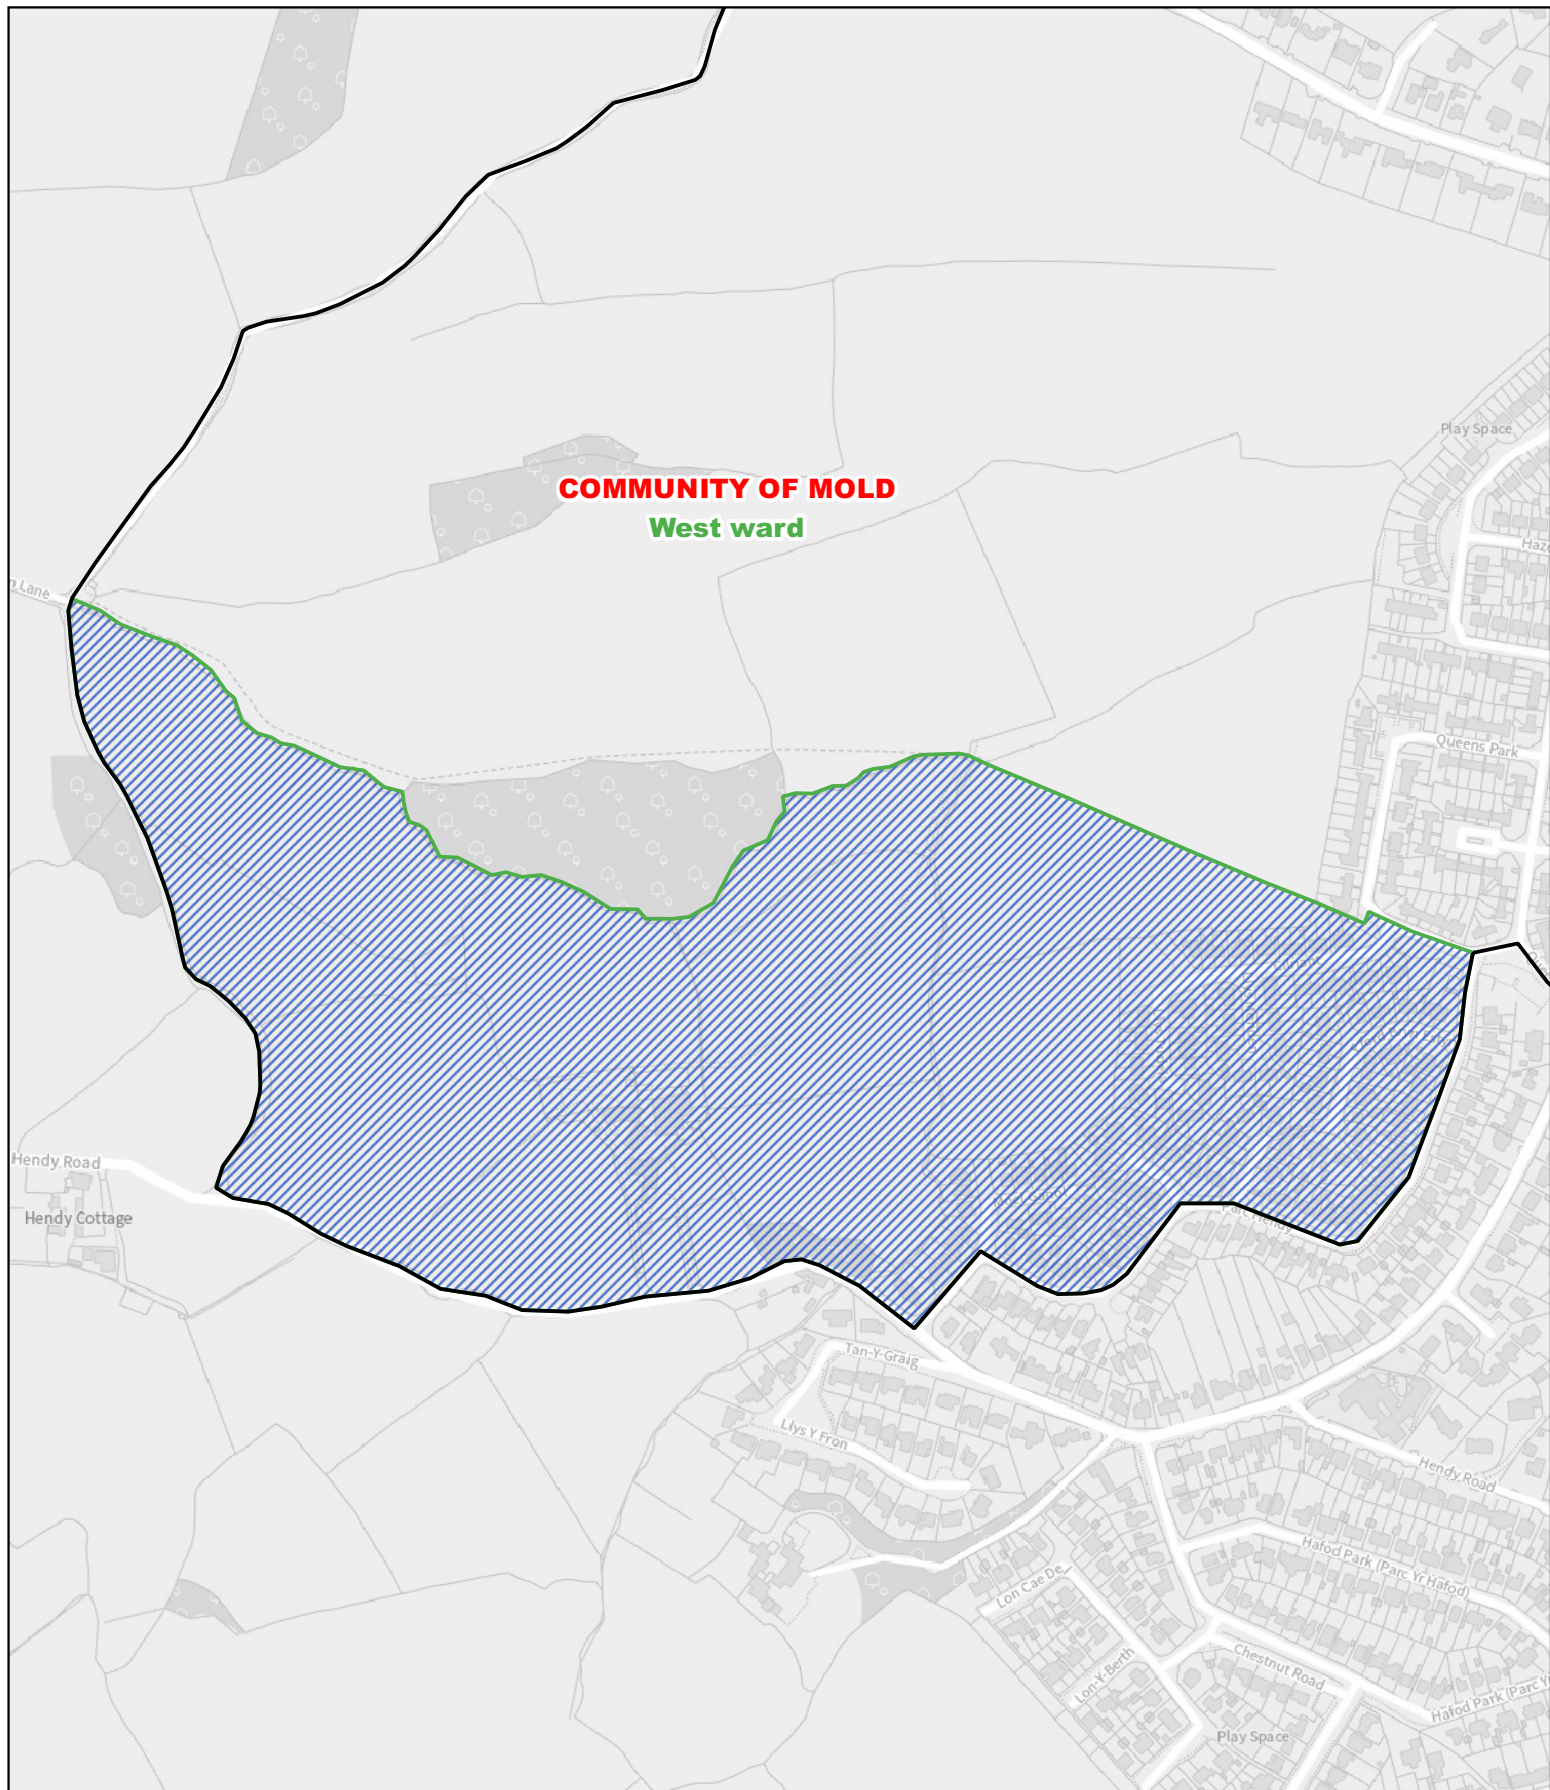

-  Area transferred from the Oakenholt ward of the town of Flint to the Trelawny ward of the town of Flint
-  Boundary of the Trelawny ward of the town of Flint
-  Previous community ward boundary

1:2,500

1:4,500

COMMUNITY OF MOLD
East ward

 Area transferred from the West ward of the community of Mold to the East ward of the community of Mold

 Boundary of the East ward of the community of Mold

 Previous community ward boundary

0 200 400 m

1:6,000

COMMUNITY OF MOLD
South ward

 Area transferred from the Broncoed ward of the community of Mold to the South ward of the community of Mold

 Boundary of the South ward of the community of Mold

 Previous community ward boundary

1:2,000

 Area transferred from the South ward of the community of Mold to the West ward of the community of Mold

 Boundary of the West ward of the community of Mold

 Previous community ward boundary