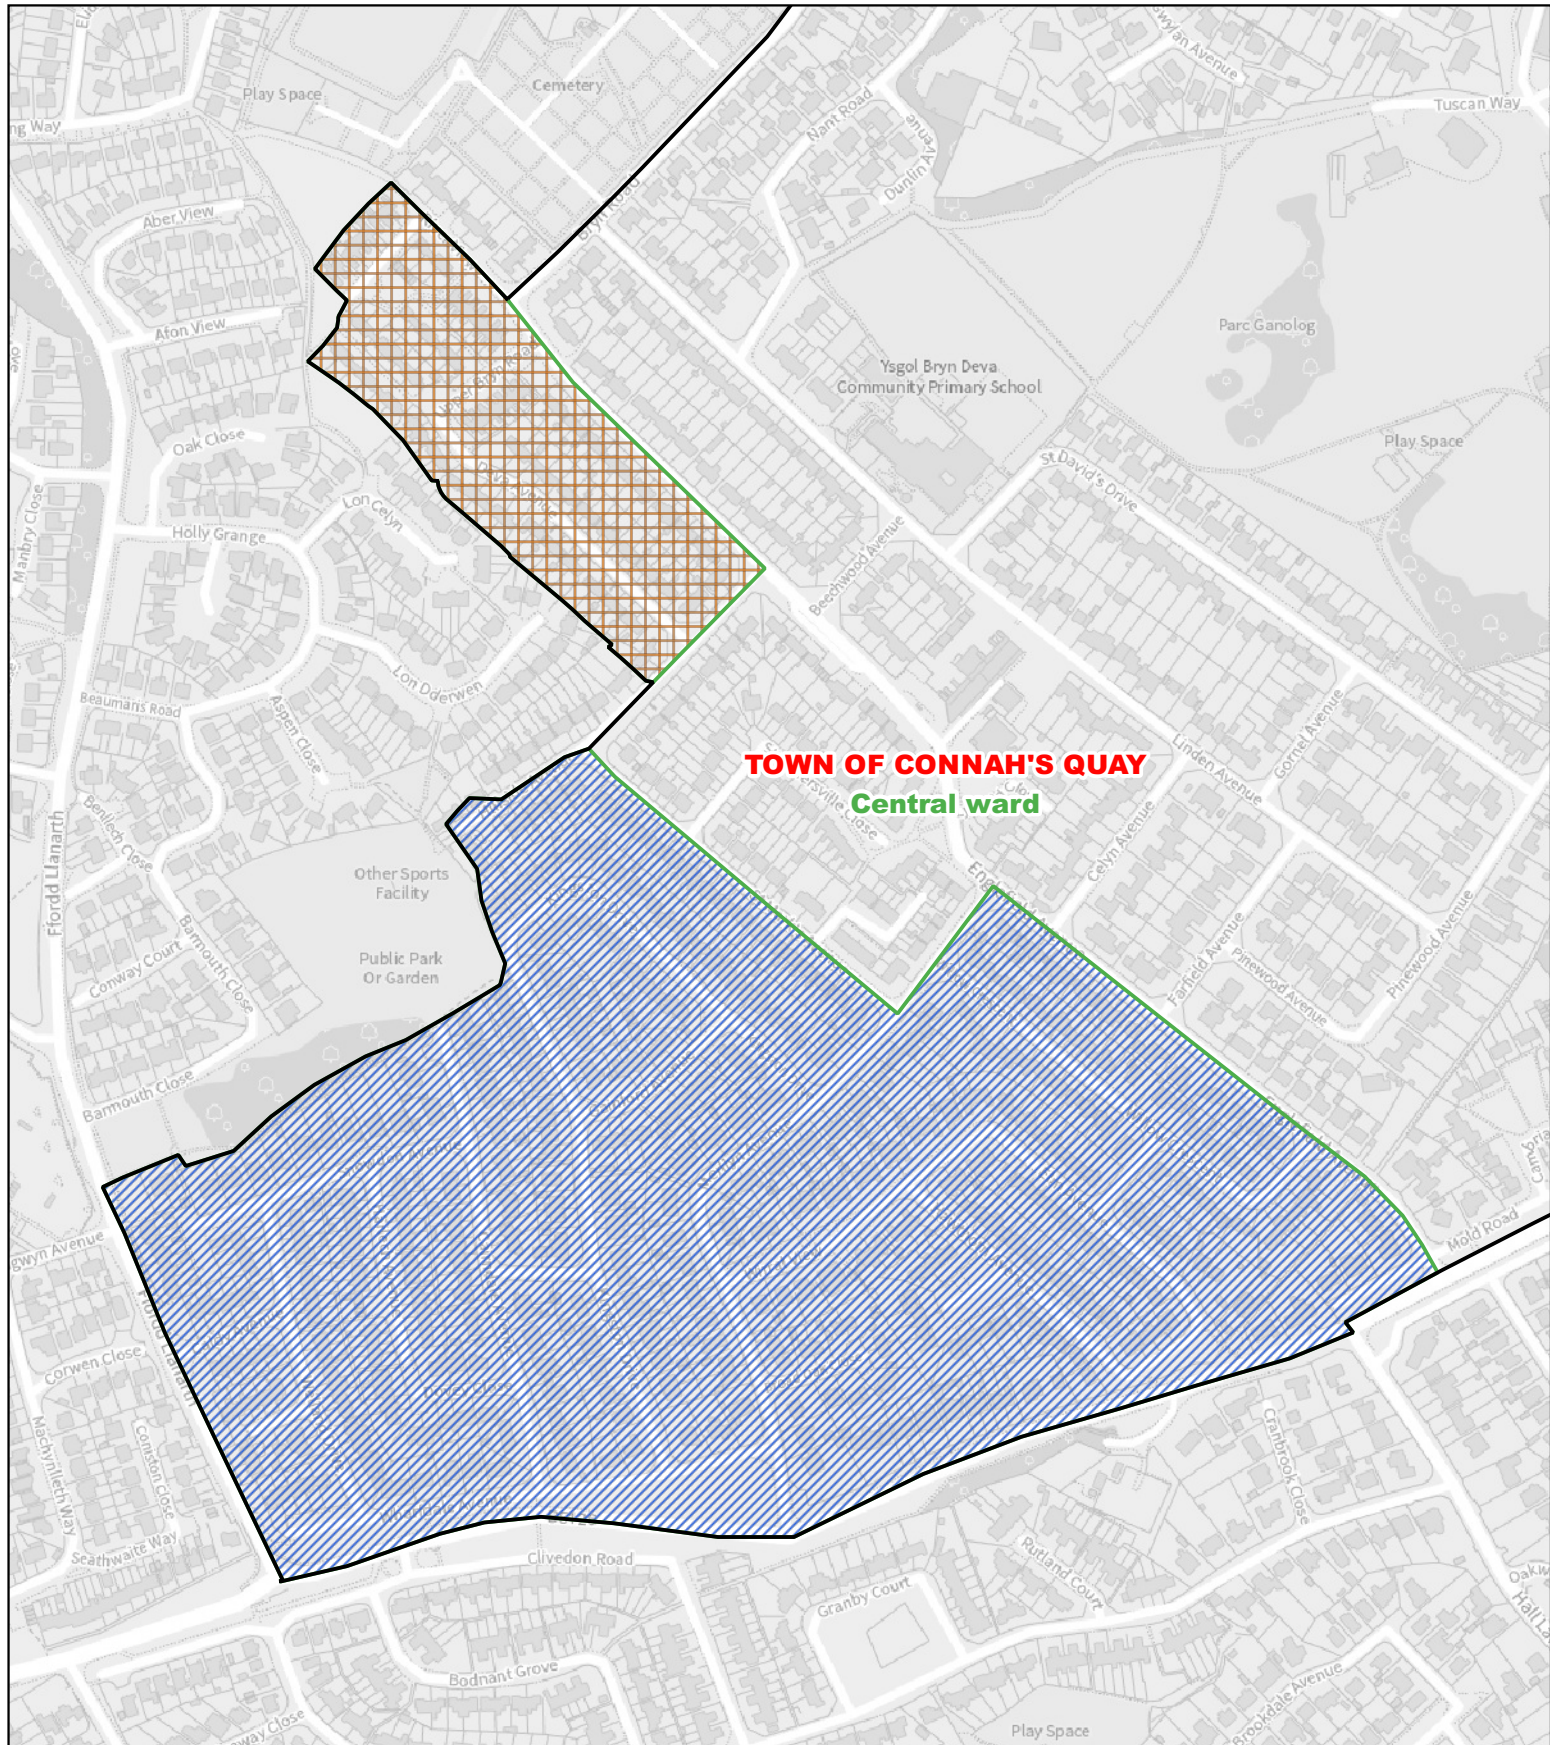

1:8,000

 Area transferred from the Oakenholt ward of the town of Flint to the Castle ward of the town of Flint

 Boundary of the Castle ward of the town of Flint

 Previous community ward boundary

1:2,500

TOWN OF FLINT
Trelawny ward

-  Area transferred from the Oakenholt ward of the town of Flint to the Trelawny ward of the town of Flint
-  Boundary of the Trelawny ward of the town of Flint
-  Previous community ward boundary

1:2,500

TOWN OF CONNAH'S QUAY
Central ward

-  Area transferred from the South ward of the town of Connaah's Quay to the Central ward of the town of Connaah's Quay
-  Area transferred from the Goltyn ward of the town of Connaah's Quay to the Central ward of the town of Connaah's Quay
-  Boundary of the Central ward of the town of Connaah's Quay
-  Previous community ward boundary

1:4,500

COMMUNITY OF MOLD
East ward

 Area transferred from the West ward of the community of Mold to the East ward of the community of Mold

 Boundary of the East ward of the community of Mold

 Previous community ward boundary