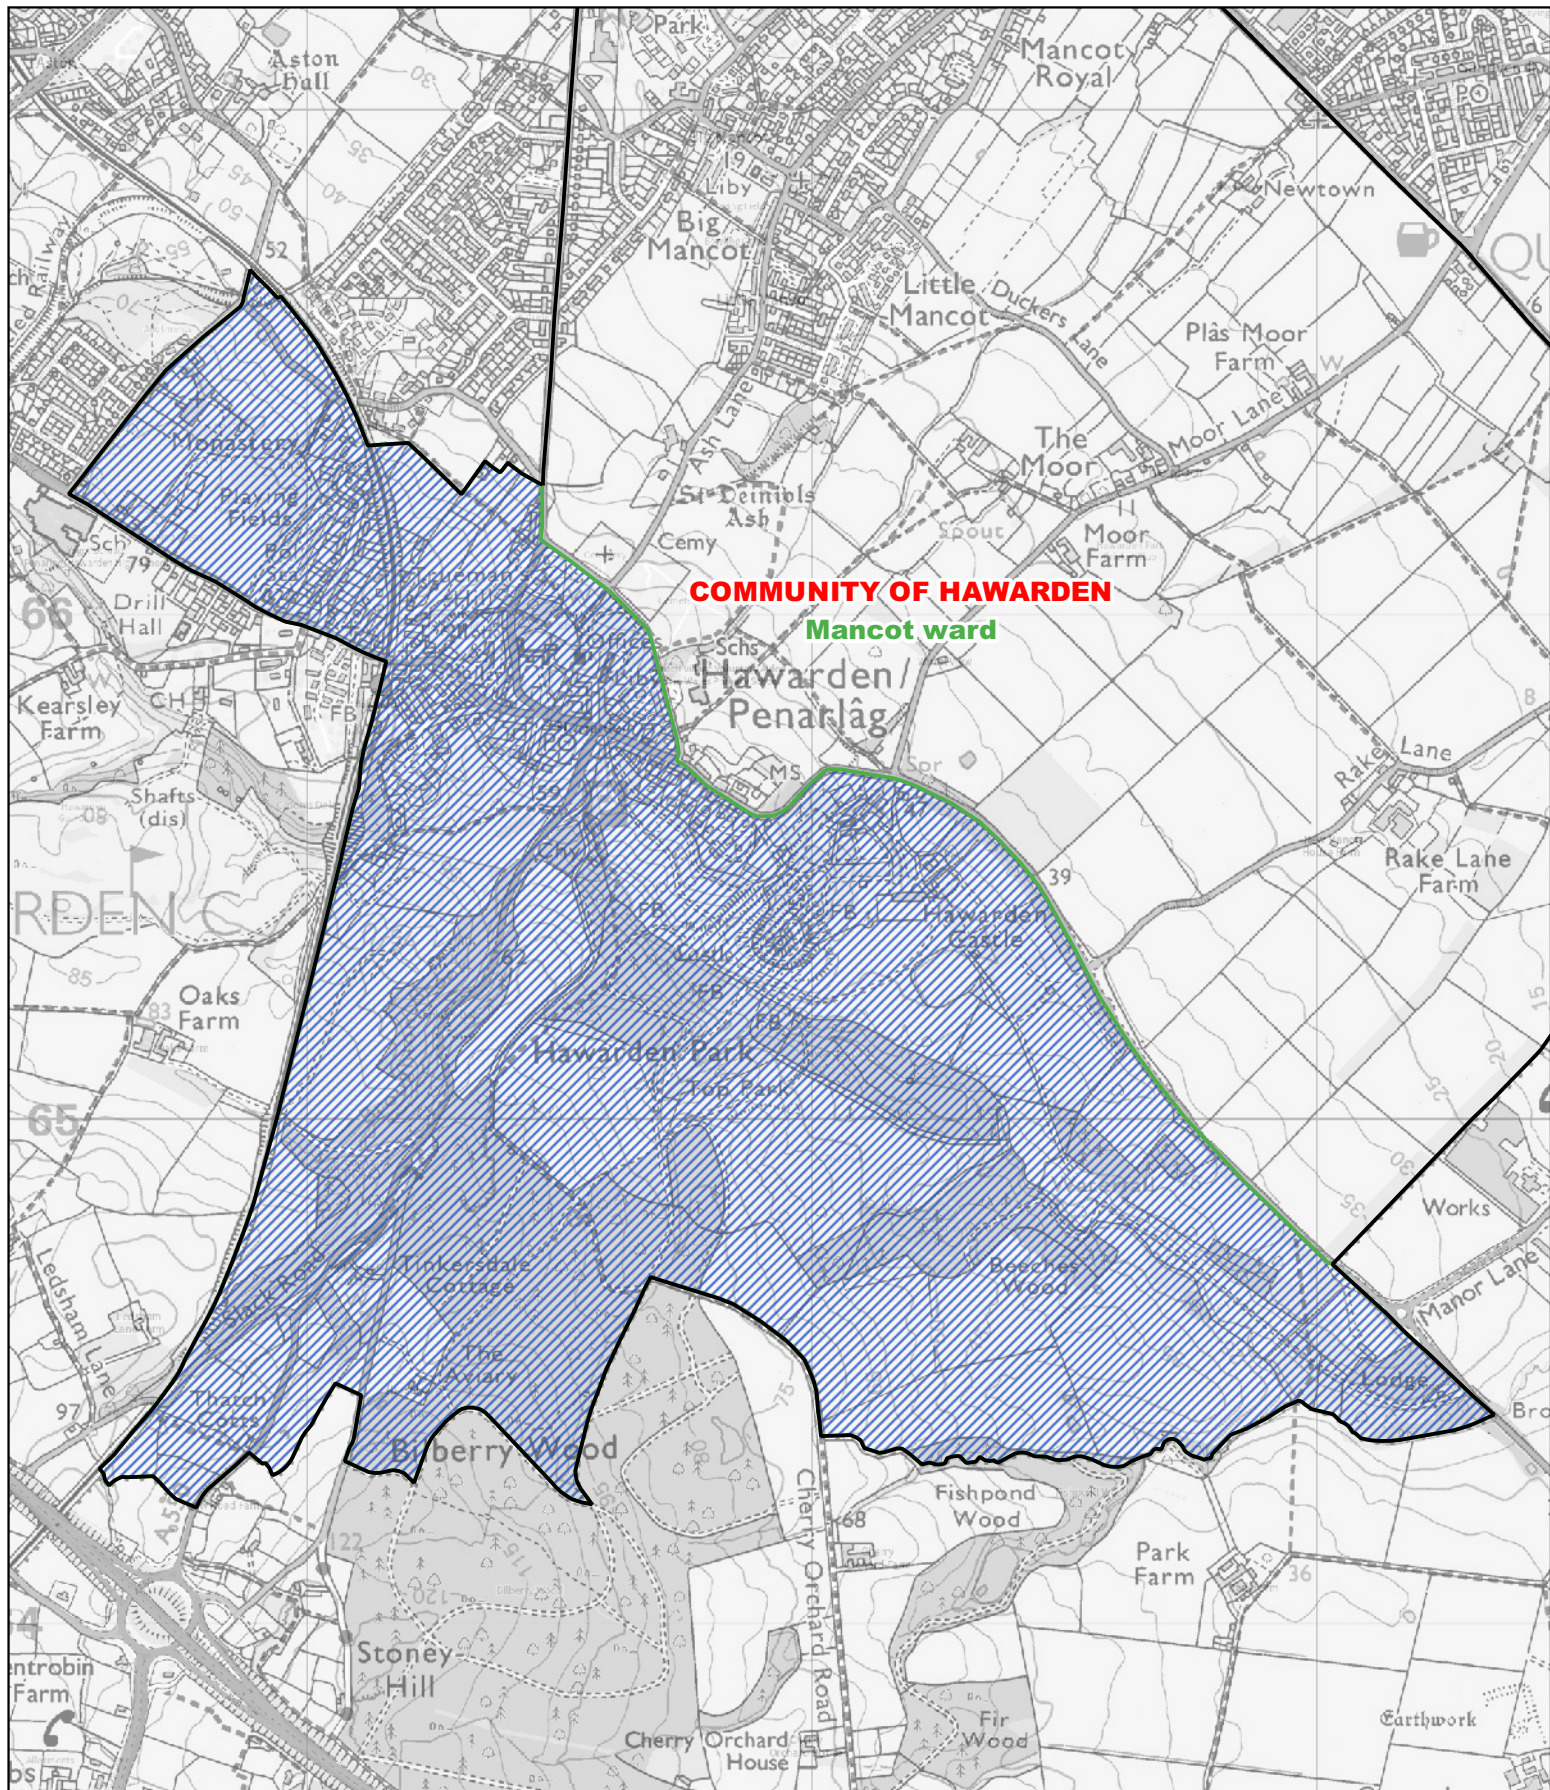

Area transferred from the Hawarden ward of the community of Hawarden to the Mancot ward of the community of Hawarden

Boundary of the Mancot ward of the community of Hawarden

Previous community ward boundary

0 500 1,000 m

1:15,000

Llywodraeth Cymru
Welsh Government