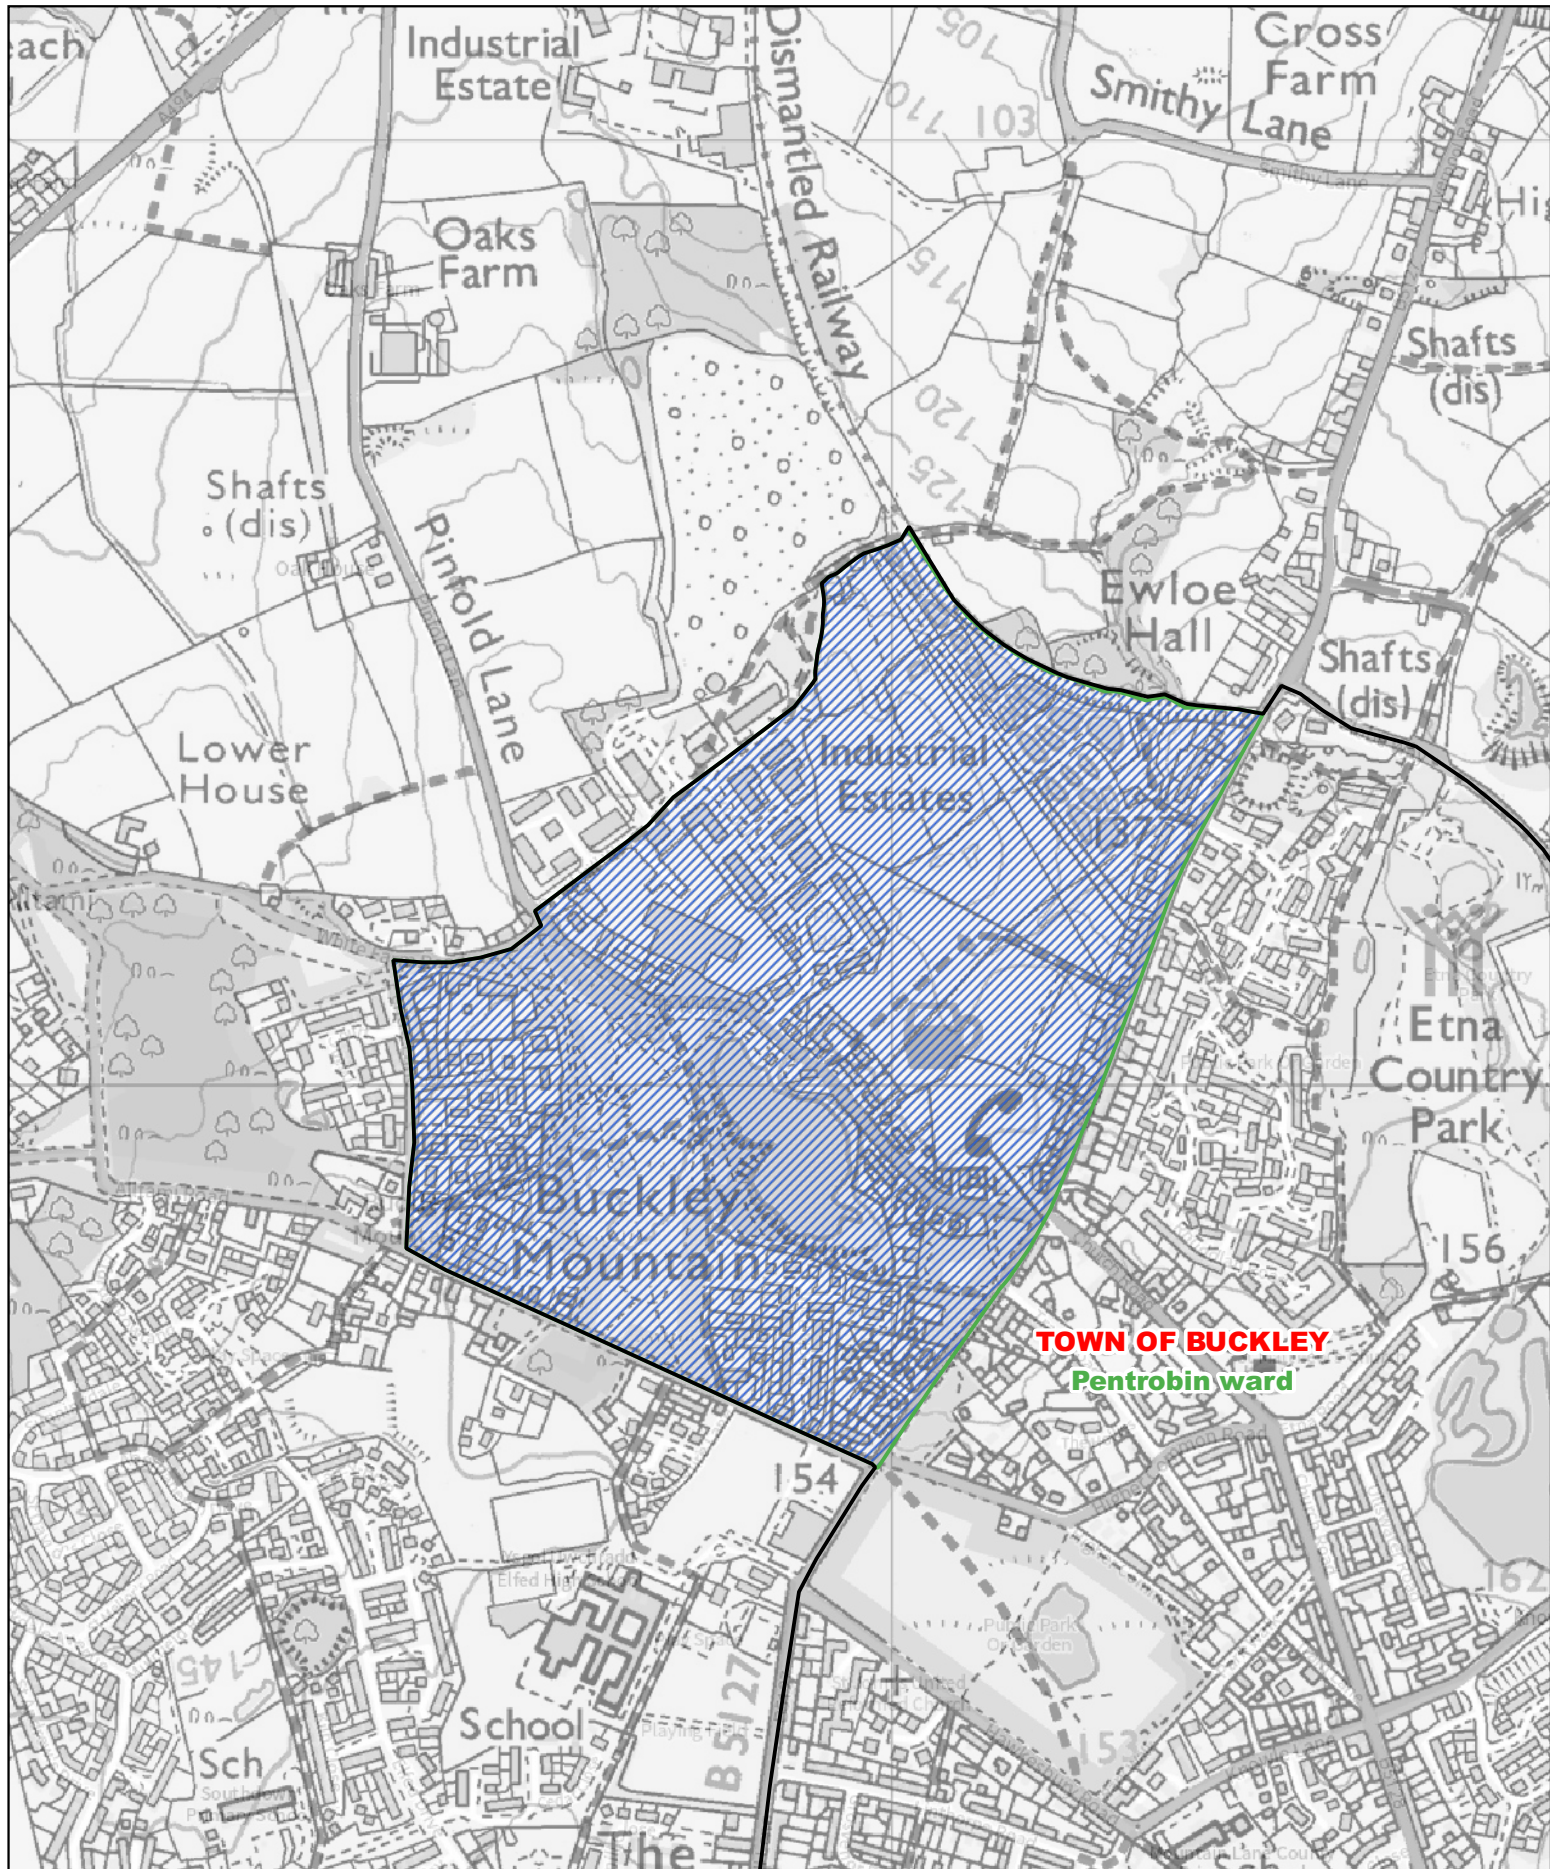

-  Area transferred from the Pentrobin ward of the town of Buckley to the Bistre East ward of the town of Buckley
-  Boundary of the Bistre East ward of the town of Buckley
-  Previous community ward boundary

-  Area transferred from the Mountain ward of the town of Buckley to the Pentrobin ward of the town of Buckley
-  Boundary of the Pentrobin ward of the town of Buckley
-  Previous community ward boundary

1:8,000

 Area transferred from the Oakenholt ward of the town of Flint to the Castle ward of the town of Flint

 Boundary of the Castle ward of the town of Flint

 Previous community ward boundary

1:2,500

TOWN OF FLINT
Trelawny ward

-  Area transferred from the Oakenholt ward of the town of Flint to the Trelawny ward of the town of Flint
-  Boundary of the Trelawny ward of the town of Flint
-  Previous community ward boundary

1:2,500