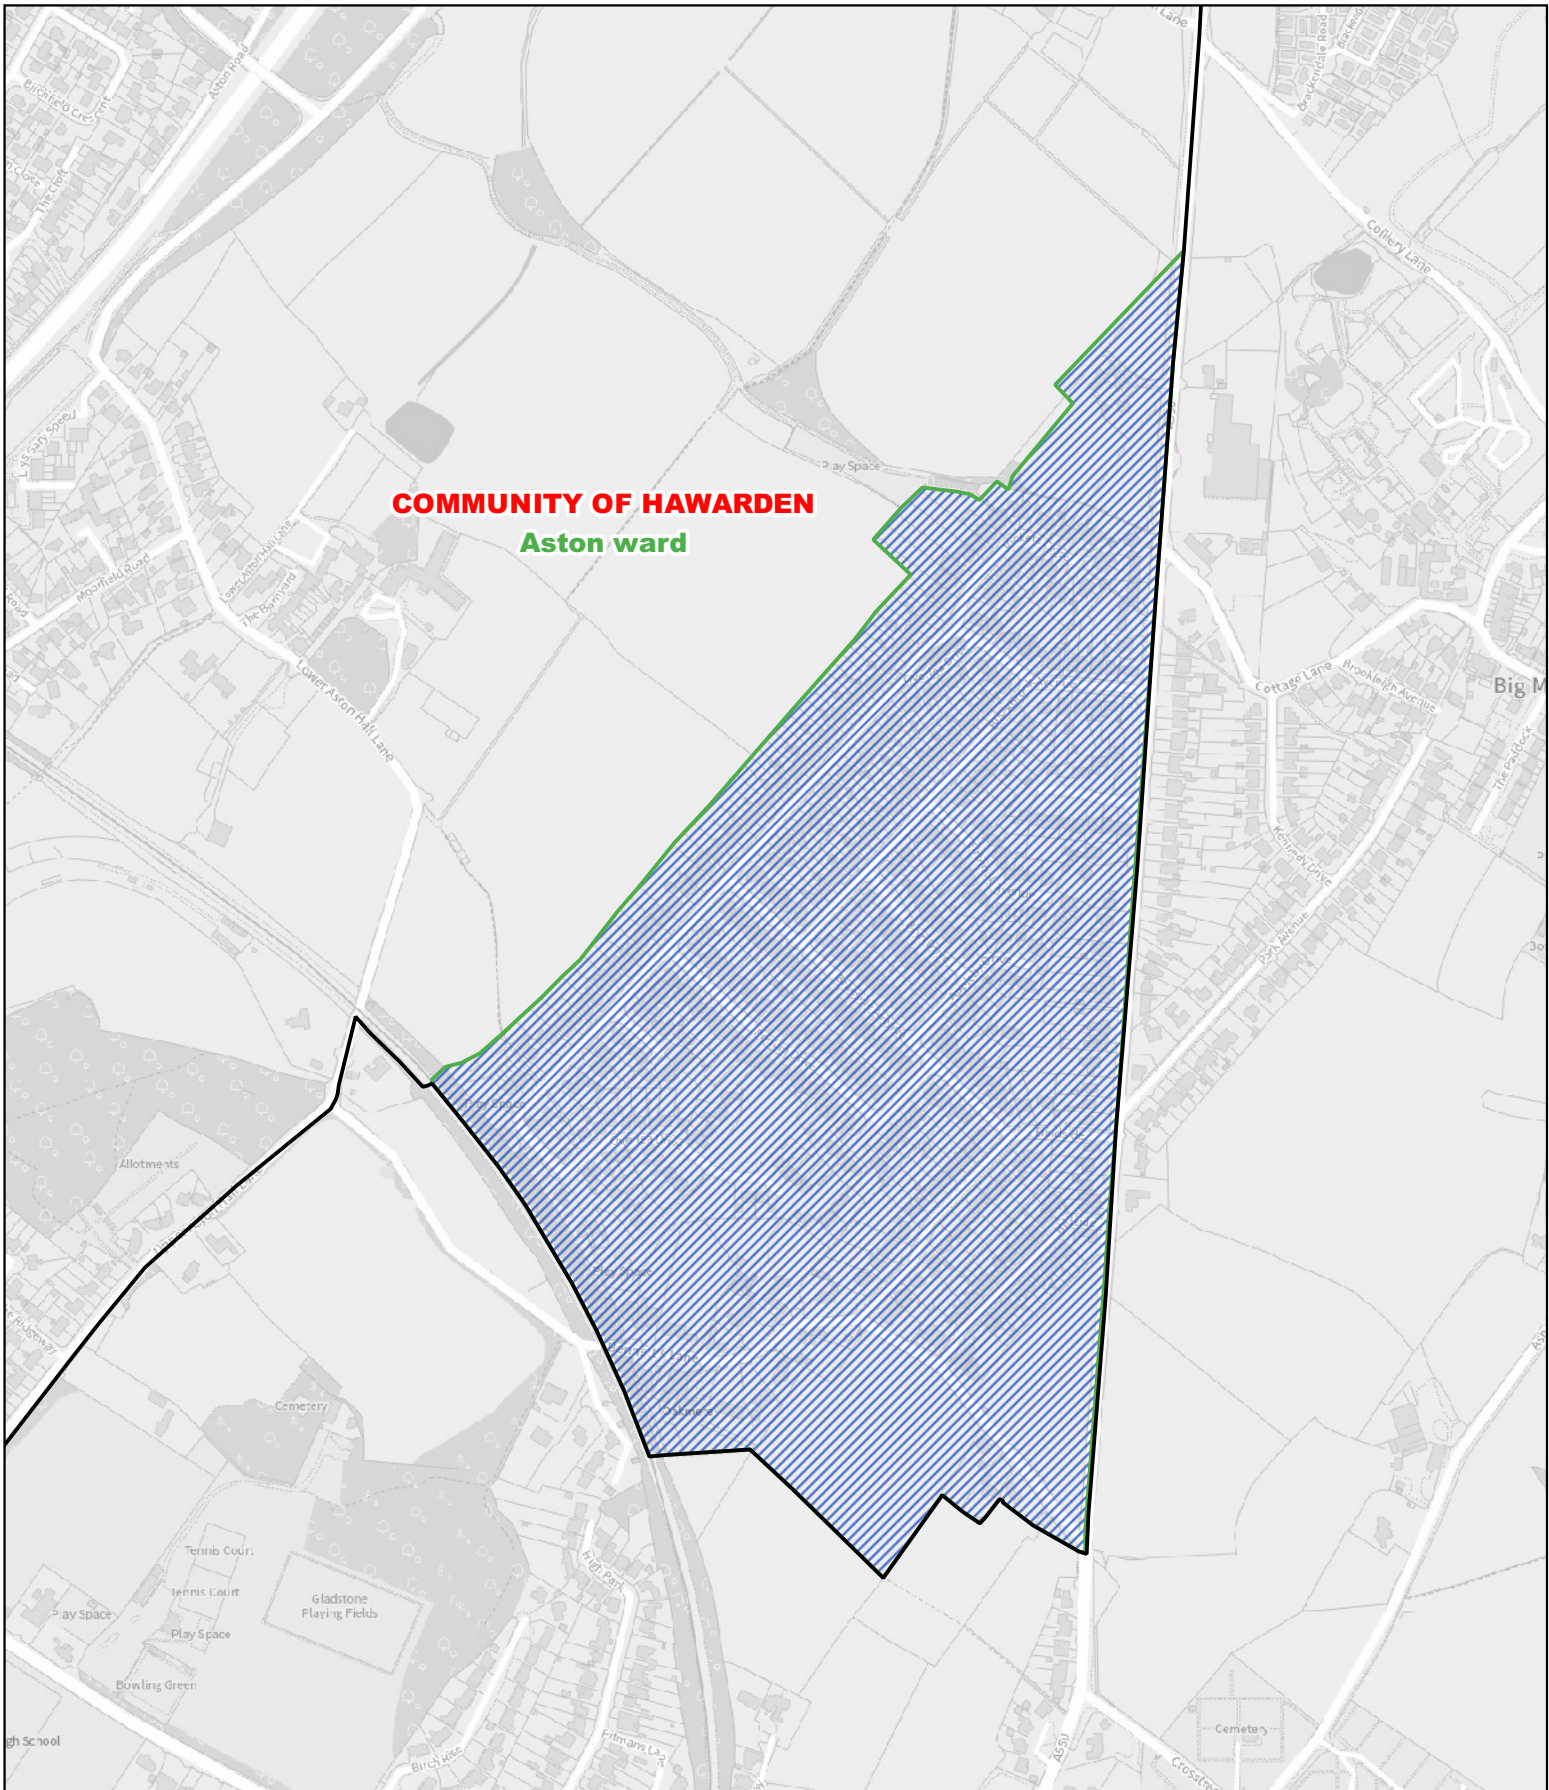

COMMUNITY OF HAWARDEN
Aston ward

- Area transferred from the Hawarden ward of the community of Hawarden to the Aston ward of the community of Hawarden
- Boundary of the Aston ward of the community of Hawarden
- Previous community ward boundary

1:6,000