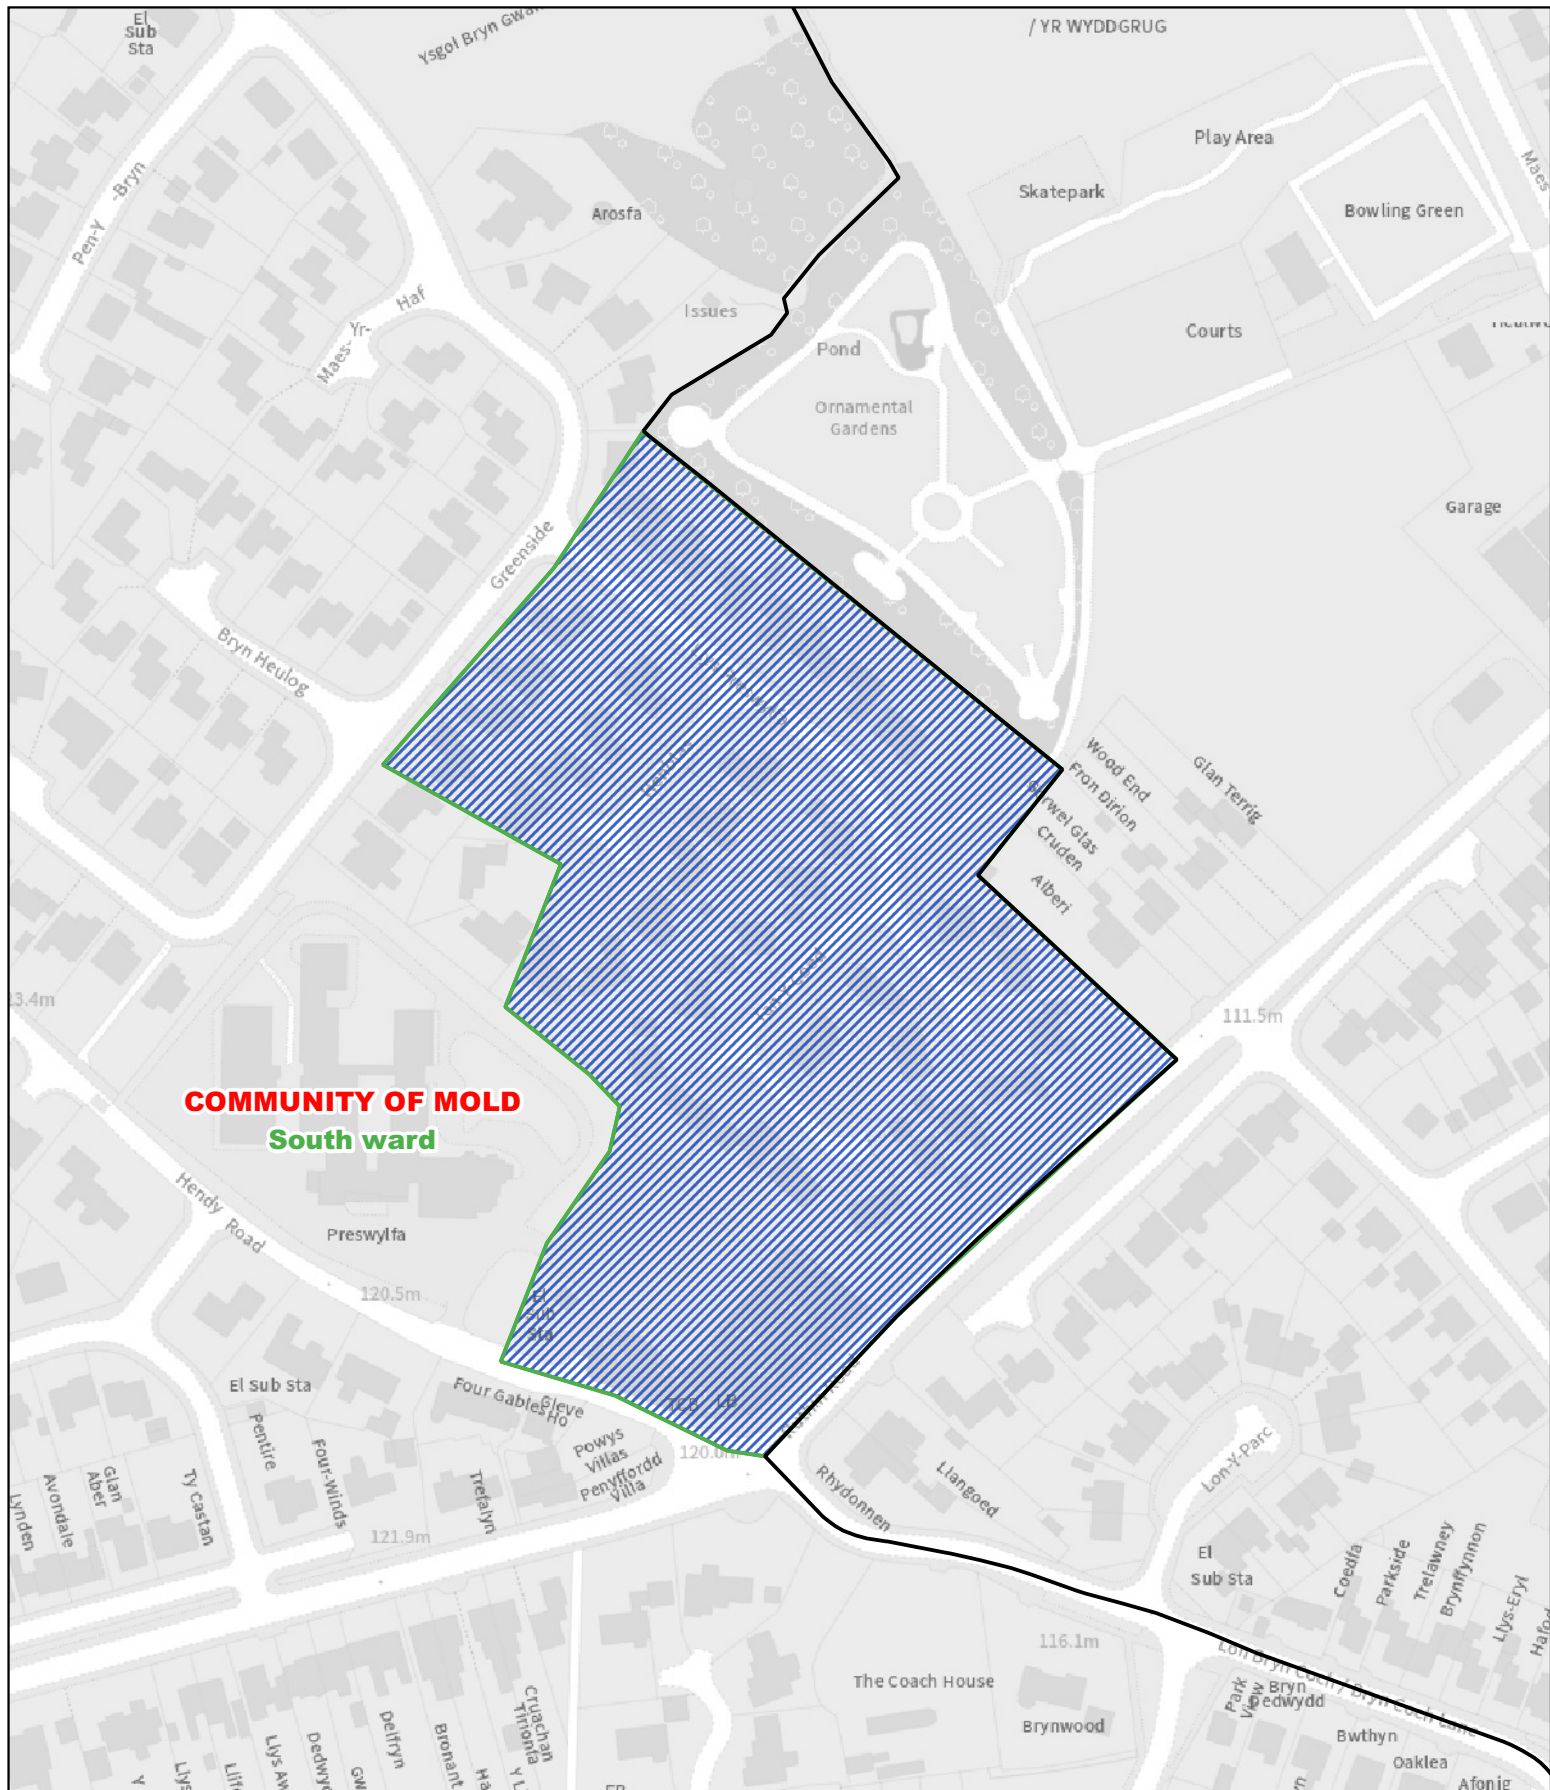

-  Area transferred from the Oakenholt ward of the town of Flint to the Trelawny ward of the town of Flint
-  Boundary of the Trelawny ward of the town of Flint
-  Previous community ward boundary

1:2,500

1:4,500

COMMUNITY OF MOLD
East ward

 Area transferred from the West ward of the community of Mold to the East ward of the community of Mold

 Boundary of the East ward of the community of Mold

 Previous community ward boundary

0 200 400 m

1:6,000

COMMUNITY OF MOLD
South ward

 Area transferred from the Broncoed ward of the community of Mold to the South ward of the community of Mold

 Boundary of the South ward of the community of Mold

 Previous community ward boundary

1:2,000

 Area transferred from the South ward of the community of Mold to the West ward of the community of Mold

 Boundary of the West ward of the community of Mold

 Previous community ward boundary